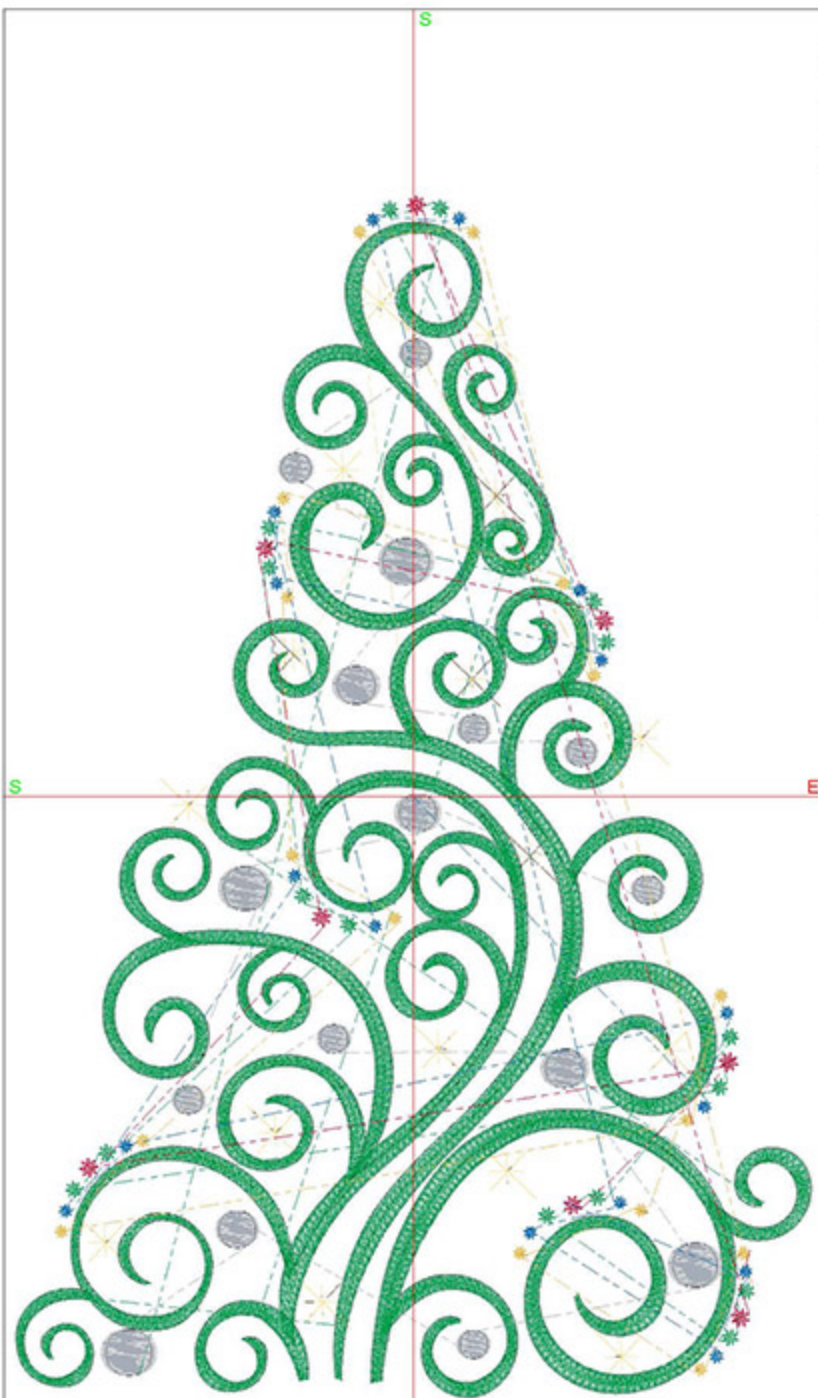

Design Worksheet

Zoom: 1.13

BERNINA Embroidery
Software DesignerPlus

Name: CIESwirledMulti5x7.ART

Height: 175.0 mm
 Width: 115.9 mm
 Stitches: 17722
 Colors: 6
 Color changes: 6
 Trims: 80
 Machine format: Bernina
 Hoop: BERNINA E16 9cm - 3.51in Round
 Total bobbin: 29.42m

Machine runtime:

Module	Runtime (hr:min:sec)
Default	0:59:22

Design Worksheet

Zoom: 0.99

BERNINA Embroidery
Software DesignerPlus

Name: CIESwirledMulti6x8.ART

Height: 200.0 mm
 Width: 132.4 mm
 Stitches: 20189
 Colors: 6
 Color changes: 6
 Trims: 80
 Machine format: Bernina
 Hoop: BERNINA E16 9cm - 3.51in Round
 Total bobbin: 36.48m

Machine runtime:

Module	Runtime (hr:min:sec)
Default	1:04:51

Design Worksheet

Zoom: 0.79

BERNINA Embroidery
Software DesignerPlus

Name: CIESwirledMulti8x10.ART

Height: 250.0 mm

Width: 165.5 mm

Stitches: 25050

Colors: 6

Color changes: 6

Trims: 81

Machine format: Bernina

Hoop: BERNINA E16 9cm - 3.51in Round

Total bobbin: 53.62m

Color Sequence: