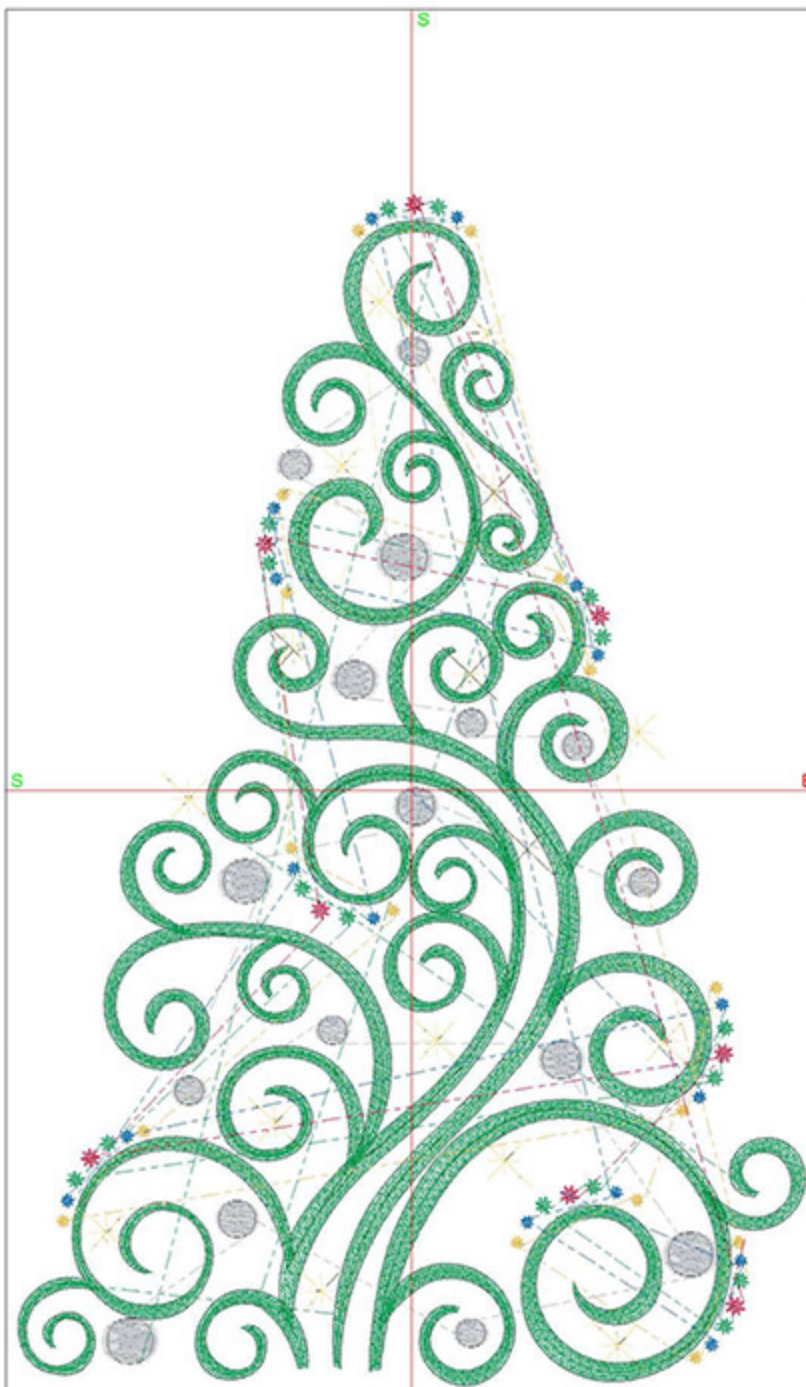

Design Worksheet

Zoom: 1.13

BERNINA Embroidery
Software DesignerPlus

Name: CIESwirledMulti5x7.ART

Height: 175.0 mm
 Width: 115.9 mm
 Stitches: 17722
 Colors: 6
 Color changes: 6
 Trims: 80
 Machine format: Bernina
 Hoop: BERNINA E16 9cm - 3.51in Round
 Total bobbin: 29.42m

Machine runtime:

Module	Runtime (hr:min:sec)
Default	0:59:22

Design Worksheet

Zoom: 0.99

BERNINA Embroidery
Software DesignerPlus

Name: CIESwirledMulti6x8.ART

Height: 200.0 mm
 Width: 132.4 mm
 Stitches: 20189
 Colors: 6
 Color changes: 6
 Trims: 80
 Machine format: Bernina
 Hoop: BERNINA E16 9cm - 3.51in Round
 Total bobbin: 36.48m