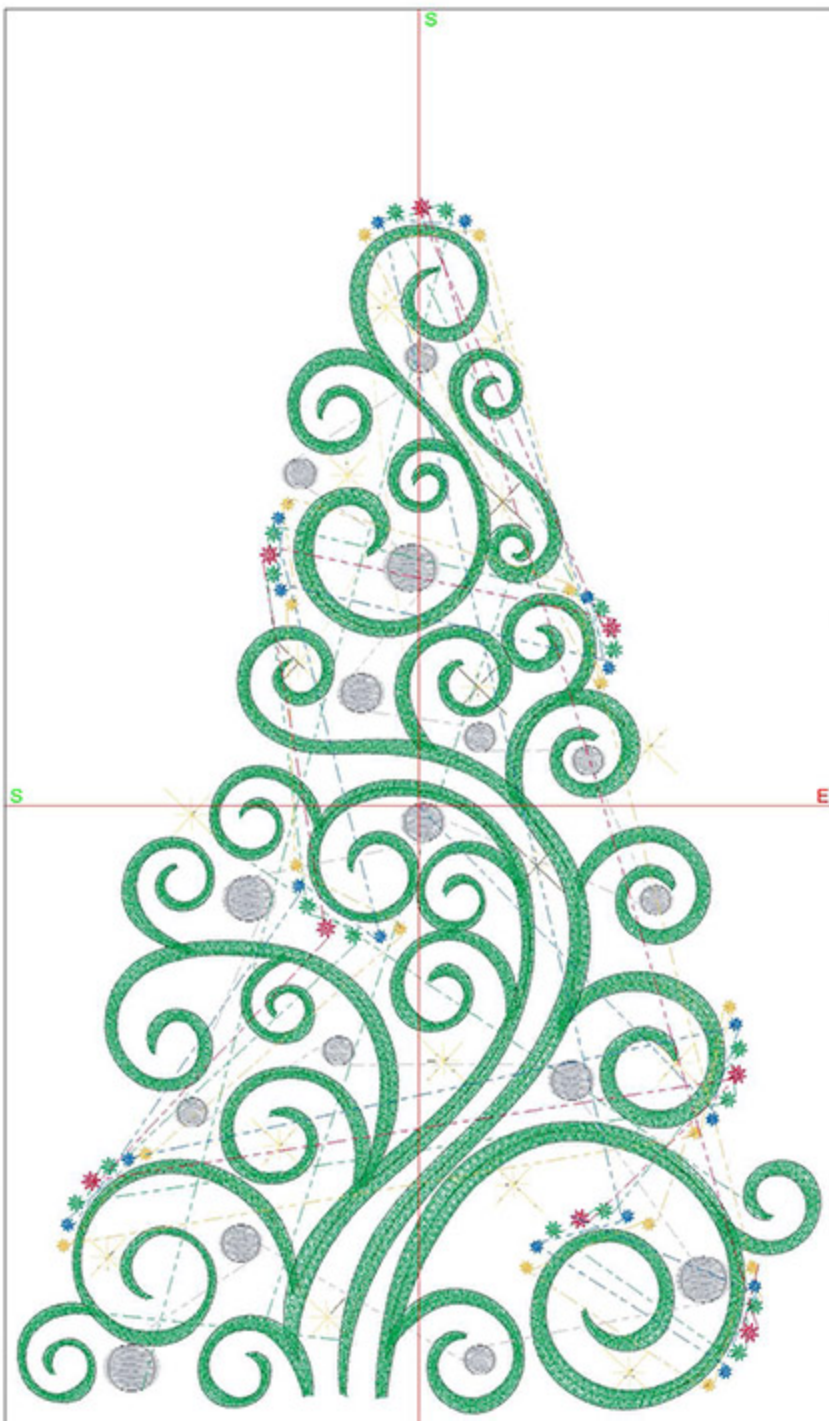

Design Worksheet

Zoom: 0.99

BERNINA Embroidery
Software DesignerPlus

Name: CIESwirledMulti6x8.ART

Height: 200.0 mm
Width: 132.4 mm
Stitches: 20189
Colors: 6
Color changes: 6
Trims: 80
Machine format: Bernina
Hoop: BERNINA E16 9cm - 3.51in Round
Total bobbin: 36.48m

Color Sequence:

#	Color	Code	Name	Chart
1.	6	1861	Palomino	Madeira Polyneon
2.	1	1651	Celtic Green	Madeira Polyneon
3.	4	1505	Polished Silver	Madeira Polyneon
4.	1	1651	Celtic Green	Madeira Polyneon
5.	3	1670	Vegas Gold	Madeira Polyneon
6.	2	1838	Brick Red	Madeira Polyneon
7.	5	1934	Royal Blue	Madeira Polyneon

Machine runtime:

Module	Runtime (hr:min:sec)
Default	1:04:51