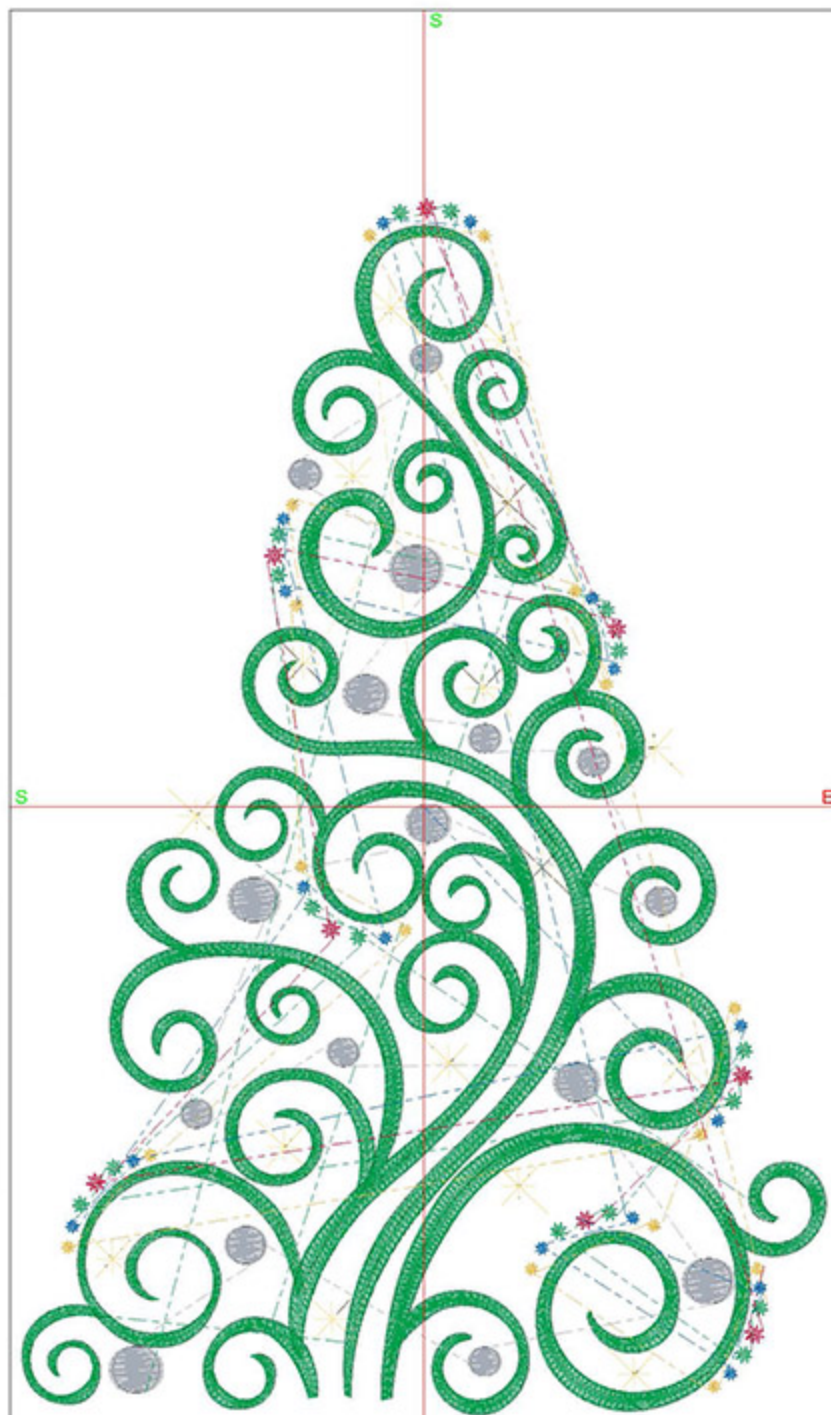

Design Worksheet

Zoom: 1.13

BERNINA Embroidery
Software DesignerPlus

Name: CIESwirledMulti5x7.ART

Height: 175.0 mm
 Width: 115.9 mm
 Stitches: 17722
 Colors: 6
 Color changes: 6
 Trims: 80
 Machine format: Bernina
 Hoop: BERNINA E16 9cm - 3.51in Round
 Total bobbin: 29.42m

Machine runtime:

Module	Runtime (hr:min:sec)
Default	0:59:22

Design Worksheet

Zoom: 0.99

BERNINA Embroidery
Software DesignerPlus

Name: CIESwirledMulti6x8.ART

Height: 200.0 mm
 Width: 132.4 mm
 Stitches: 20189
 Colors: 6
 Color changes: 6
 Trims: 80
 Machine format: Bernina
 Hoop: BERNINA E16 9cm - 3.51in Round
 Total bobbin: 36.48m

Stitches: 25050

Colors: 6

Color changes: 6

Trims: 81

Machine format: Bernina

Hoop: BERNINA E16 9cm - 3.51in Round

Total bobbin: 53.62m

Color Sequence:

Machine runtime:

Module **Runtime (hr:min:sec)**

Default 1:15:53

Design Worksheet

Zoom: 0.66

BERNINA Embroidery
Software DesignerPlus

Name: CIESwirledMulti12x12.ART

Height: 300.0 mm
 Width: 198.5 mm
 Stitches: 30403
 Colors: 6
 Color changes: 6
 Trims: 82
 Machine format: Bernina
 Hoop: BERNINA E16 9cm - 3.51in Round
 Total bobbin: 74.26m