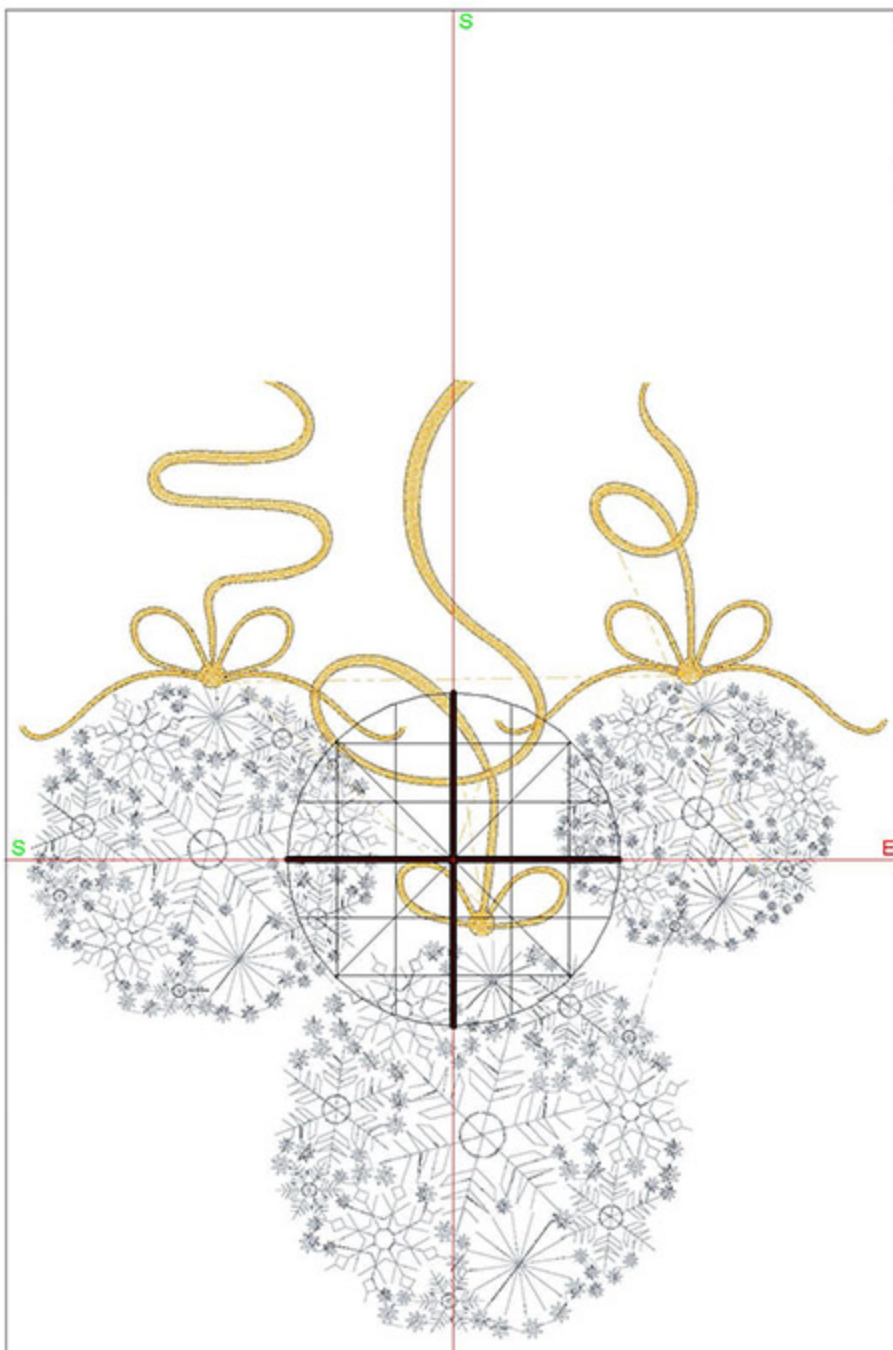

Design Worksheet

BERNINA Embroidery Software DesignerPlus

Design: CIETHreeSnowflakeOrnaments5x7

Stitches: 16648

Colors: 2

Height: 140.2 mm

Width: 127.2 mm

Zoom: 1.01

Total bobbin: 22.33m

Color Film:

#	Chart	Code	Name	Thread
1.		Madeira Polyneon	1505 Polished Silver	52.06m
2.		Madeira Polyneon	1670 Vegas Gold	18.91m

Machine runtime: 0:29:45

Design Worksheet

BERNINA Embroidery Software DesignerPlus
Design: CIETHreeSnowflakeOrnaments6x8

Stitches: 18512

Colors: 2

Height: 165.4 mm

Width: 150.0 mm

Zoom: 0.85

Total bobbin: 27.09m

Color Film:

#	Chart	Code	Name	Thread
1.	■	Madeira Polyneon 1505	Polished Silver	59.44m
2.	■	Madeira Polyneon 1670	Vegas Gold	23.30m

Machine runtime: 0:42:02

Design Worksheet

BERNINA Embroidery Software DesignerPlus
Design: CIETHreeSnowflakeOrnaments8x10

Stitches: 22088

Colors: 2

Height: 215.2 mm

Width: 195.0 mm

Zoom: 0.66