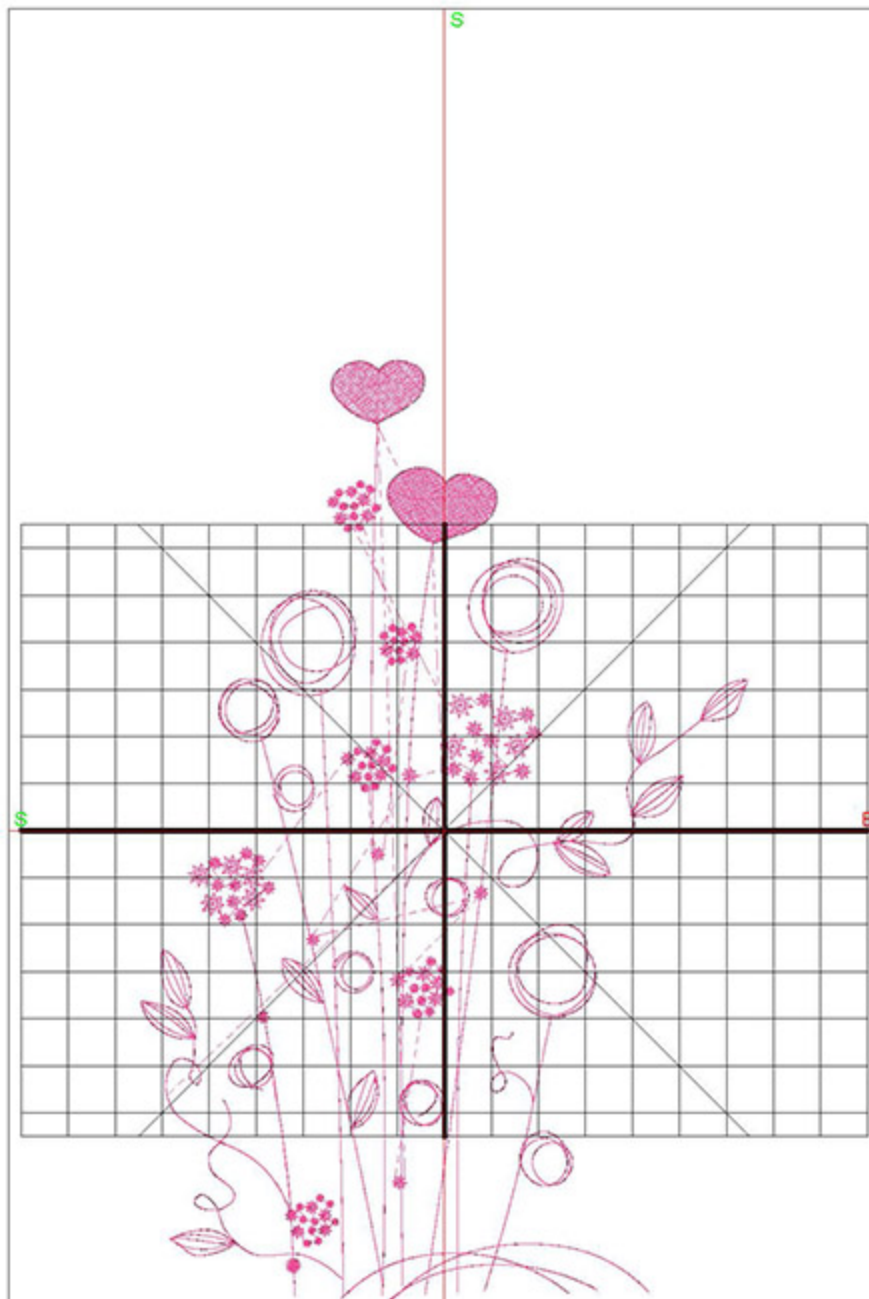

Design Worksheet

BERNINA Embroidery Software DesignerPlus

Design: BIN_ValentinesFlowers5x7

Stitches: 6664

Colors: 1

Height: 174.9 mm

Width: 113.0 mm

Zoom: 0.72

Total bobbin: 9.97m

Color Film:

#	Chart	Code	Name	Thread
1.	■	Madeira Polyneon	1721 Flamingo Pink	30.15m

Machine runtime: 0:26:49

Design Worksheet

BERNINA Embroidery Software DesignerPlus
Design: BIN_ValentinesFlowers6x8

Stitches: 7253
Colors: 1
Height: 199.9 mm
Width: 129.1 mm
Zoom: 0.72

Total bobbin: 11.62m

Color Film:

#	Chart	Code	Name	Thread
1.		Madeira Polyneon 1721	Flamingo Pink	34.12m

Machine runtime: 0:28:32

Design Worksheet

BERNINA Embroidery Software DesignerPlus
Design: BIN_ValentinesFlowers8x10

Stitches: 8471
Colors: 1
Height: 249.9 mm
Width: 161.4 mm
Zoom: 0.72

Total bobbin: 15.00m

Color Film:

#	Chart	Code	Name	Thread
1.	■	Madeira Polyneon	1721 Flamingo Pink	42.25m