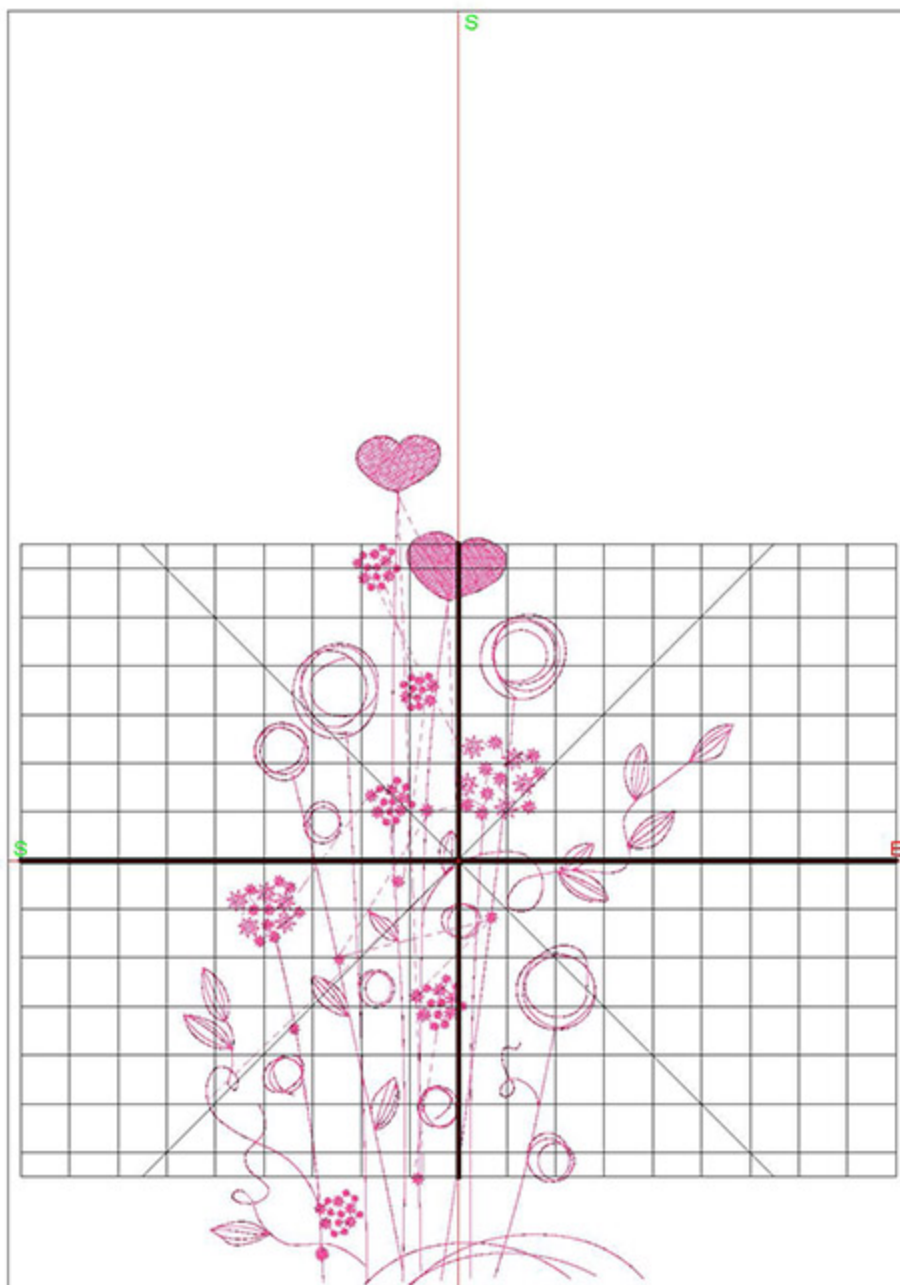

Design Worksheet

BERNINA Embroidery Software DesignerPlus

Design: BIN_ValentinesFlowers5x7

Stitches: 6664

Colors: 1

Height: 174.9 mm

Width: 113.0 mm

Zoom: 0.72

Total bobbin: 9.97m

Color Film:

#	Chart	Code	Name	Thread
1.	■	Madeira Polyneon	1721 Flamingo Pink	30.15m

Machine runtime: 0:26:49

Design Worksheet

BERNINA Embroidery Software DesignerPlus
Design: BIN_ValentinesFlowers6x8

Stitches: 7253
Colors: 1
Height: 199.9 mm
Width: 129.1 mm
Zoom: 0.72

Total bobbin: 11.62m

Color Film:

#	Chart	Code	Name	Thread
1.		Madeira Polyneon 1721	Flamingo Pink	34.12m

Machine runtime: 0:28:32

Design Worksheet

BERNINA Embroidery Software DesignerPlus
Design: BIN_ValentinesFlowers8x10

Stitches: 8471
Colors: 1
Height: 249.9 mm
Width: 161.4 mm
Zoom: 0.72

Total bobbin: 15.00m

Color Film:

#	Chart	Code	Name	Thread
1.	■	Madeira Polyneon	1721 Flamingo Pink	42.25m