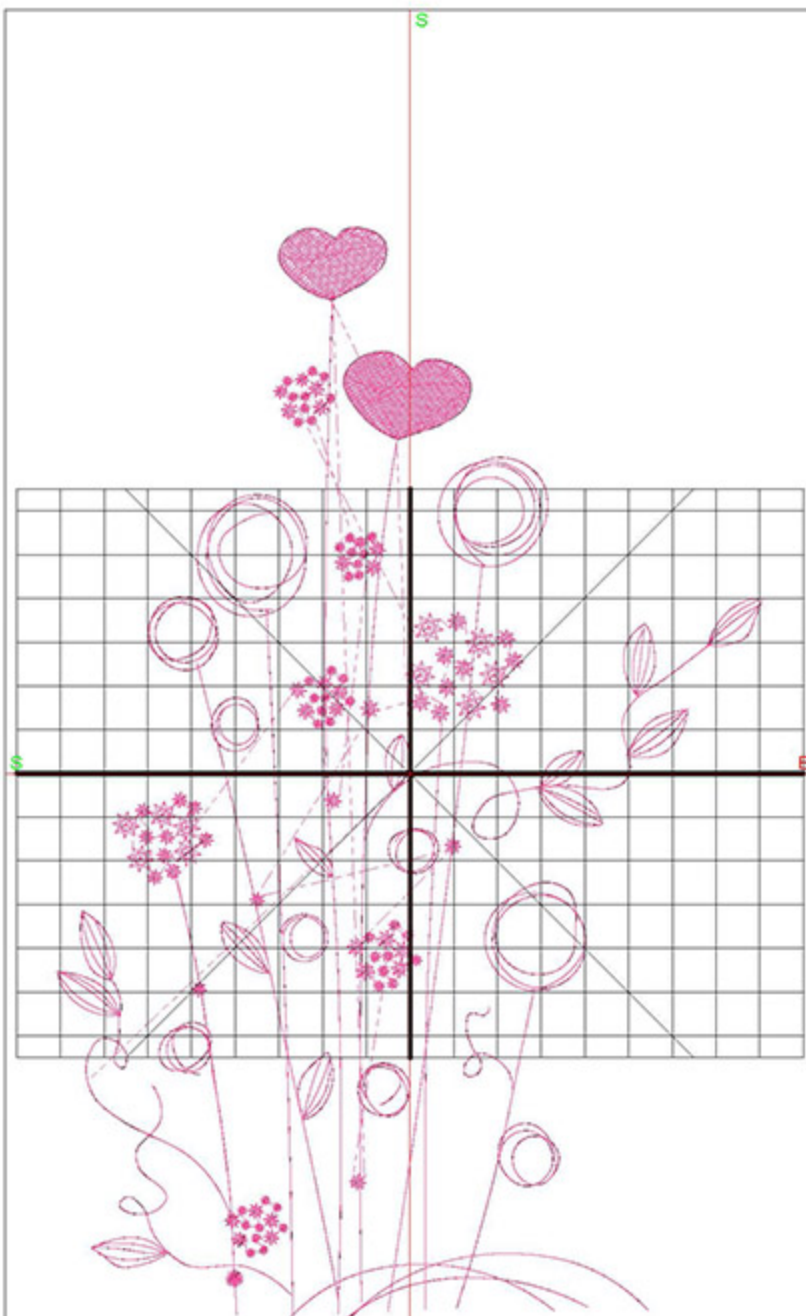

Design Worksheet

BERNINA Embroidery Software DesignerPlus

Design: BIN_ValentinesFlowers5x7

Stitches: 6664

Colors: 1

Height: 174.9 mm

Width: 113.0 mm

Zoom: 0.72

Total bobbin: 9.97m

Color Film:

#	Chart	Code	Name	Thread
1.	■	Madeira Polyneon	1721 Flamingo Pink	30.15m

Machine runtime: 0:26:49

Design Worksheet

BERNINA Embroidery Software DesignerPlus
Design: BIN_ValentinesFlowers6x8

Stitches: 7253
Colors: 1
Height: 199.9 mm
Width: 129.1 mm
Zoom: 0.72

Total bobbin: 11.62m

Color Film:

#	Chart	Code	Name	Thread
1.		Madeira Polyneon 1721	Flamingo Pink	34.12m

Machine runtime: 0:28:32

Design Worksheet

BERNINA Embroidery Software DesignerPlus
Design: BIN_ValentinesFlowers8x10

Stitches: 8471
Colors: 1
Height: 249.9 mm
Width: 161.4 mm
Zoom: 0.72

Total bobbin: 15.00m

Color Film:

#	Chart	Code	Name	Thread
1.	■	Madeira Polyneon	1721 Flamingo Pink	42.25m