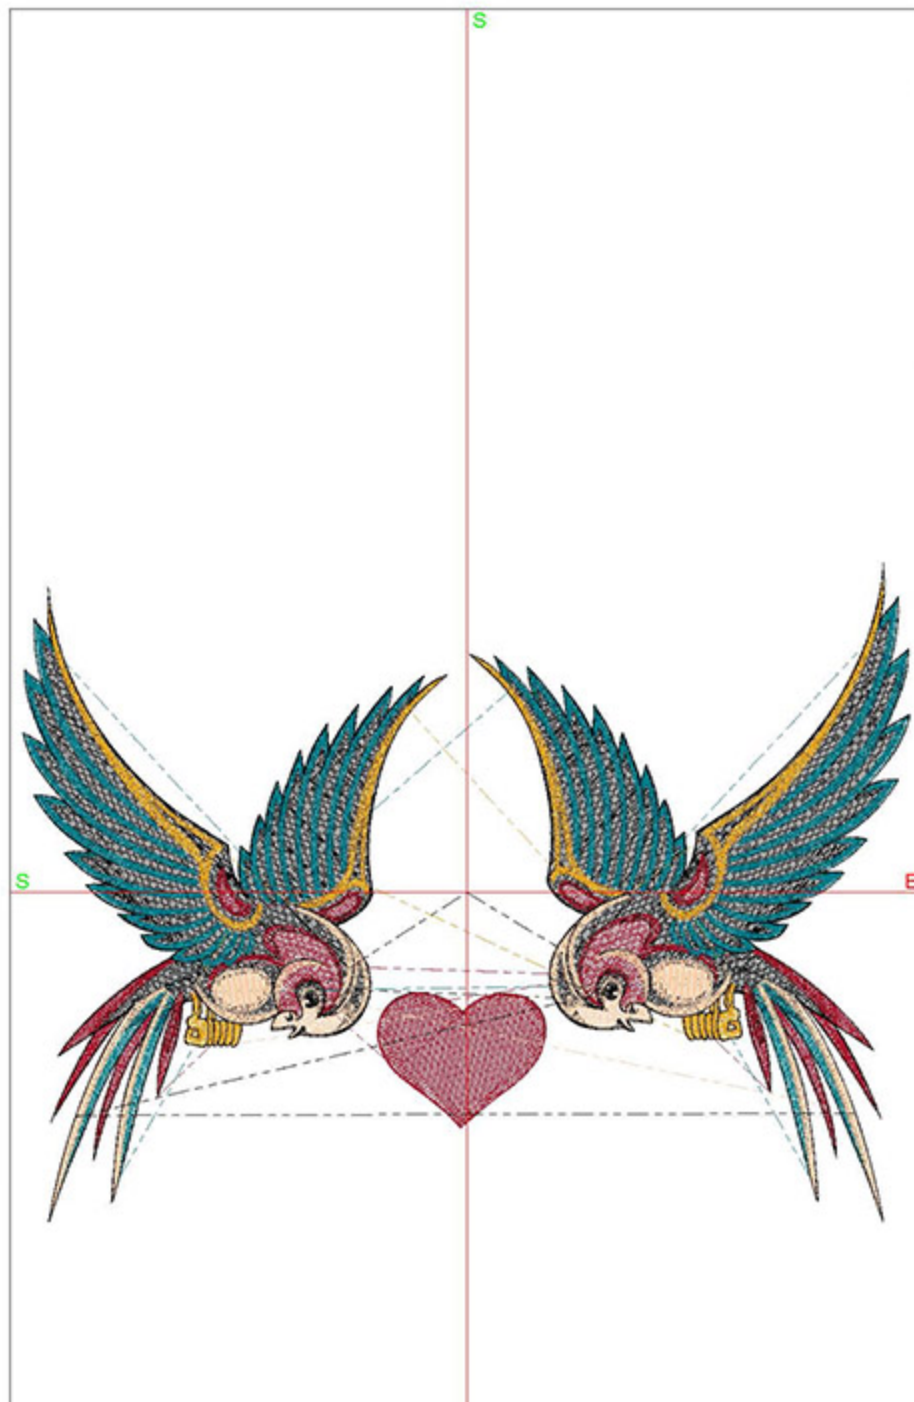

Design Worksheet

Zoom: 0.76

BERNINA Embroidery
Software DesignerPlus

Name: SAS_HeartSwallows5x7.AR
T

Height: 127.2 mm
Width: 171.3 mm
Stitches: 35855
Colors: 5
Color changes: 5
Trims: 53
Machine format: Bernina
Hoop: Medium (180 x 130)
Total bobbin: 58.94m

Machine runtime:

Module	Runtime (hr:min:sec)
Default	1:33:05

Design Worksheet

Zoom: 0.65

BERNINA Embroidery
Software DesignerPlus

Name: SAS_HeartSwallows6x8.AR
T

Height: 148.2 mm

Width: 199.7 mm

Stitches: 42941

Colors: 5

Color changes: 5

Trims: 53

Machine format: Bernina

Hoop: Medium (180 x 130)

Total bobbin: 76.34m

Color Sequence: