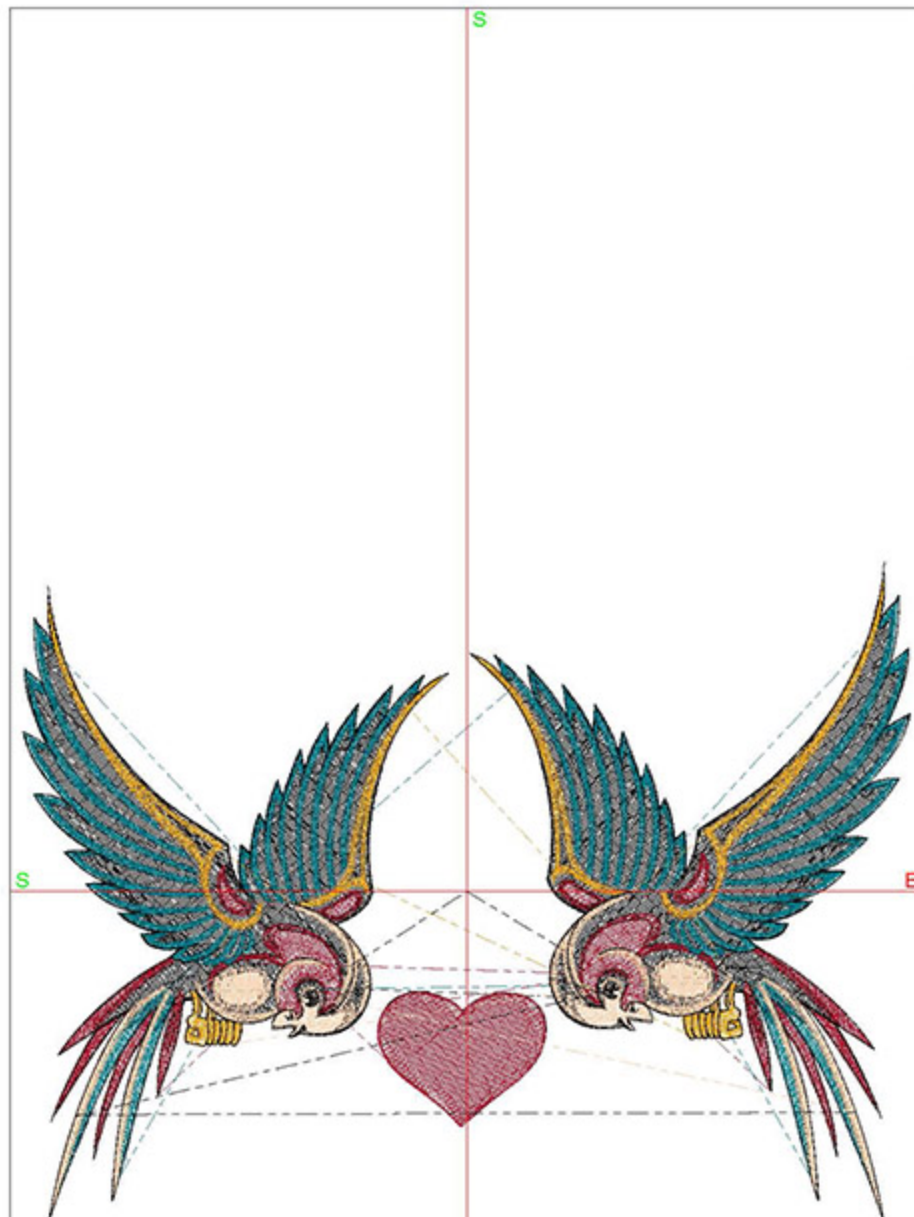

Design Worksheet

Zoom: 0.76

BERNINA Embroidery
Software DesignerPlus

Name: SAS_HeartSwallows5x7.AR
T

Height: 127.2 mm
Width: 171.3 mm
Stitches: 35855
Colors: 5
Color changes: 5
Trims: 53
Machine format: Bernina
Hoop: Medium (180 x 130)
Total bobbin: 58.94m

Color Sequence:

#	Color	Code	Name	Chart
1.	1	1800	Emerald Black	Madeira Polyneon
2.	3	1639	Cinnabar	Madeira Polyneon
3.	2	1890	Midnight Green	Madeira Polyneon
4.	4	1772	Military Gold	Madeira Polyneon
5.	5	1853	Light Apricot	Madeira Polyneon
6.	1	1800	Emerald Black	Madeira Polyneon

Machine runtime:

Module	Runtime (hr:min:sec)
Default	1:33:05

Design Worksheet

Zoom: 0.65

BERNINA Embroidery
Software DesignerPlus

Name: SAS_HeartSwallows6x8.AR
T

Height: 148.2 mm

Width: 199.7 mm

Stitches: 42941

Colors: 5

Color changes: 5

Trims: 53

Machine format: Bernina

Hoop: Medium (180 x 130)

Total bobbin: 76.34m

Color Sequence: