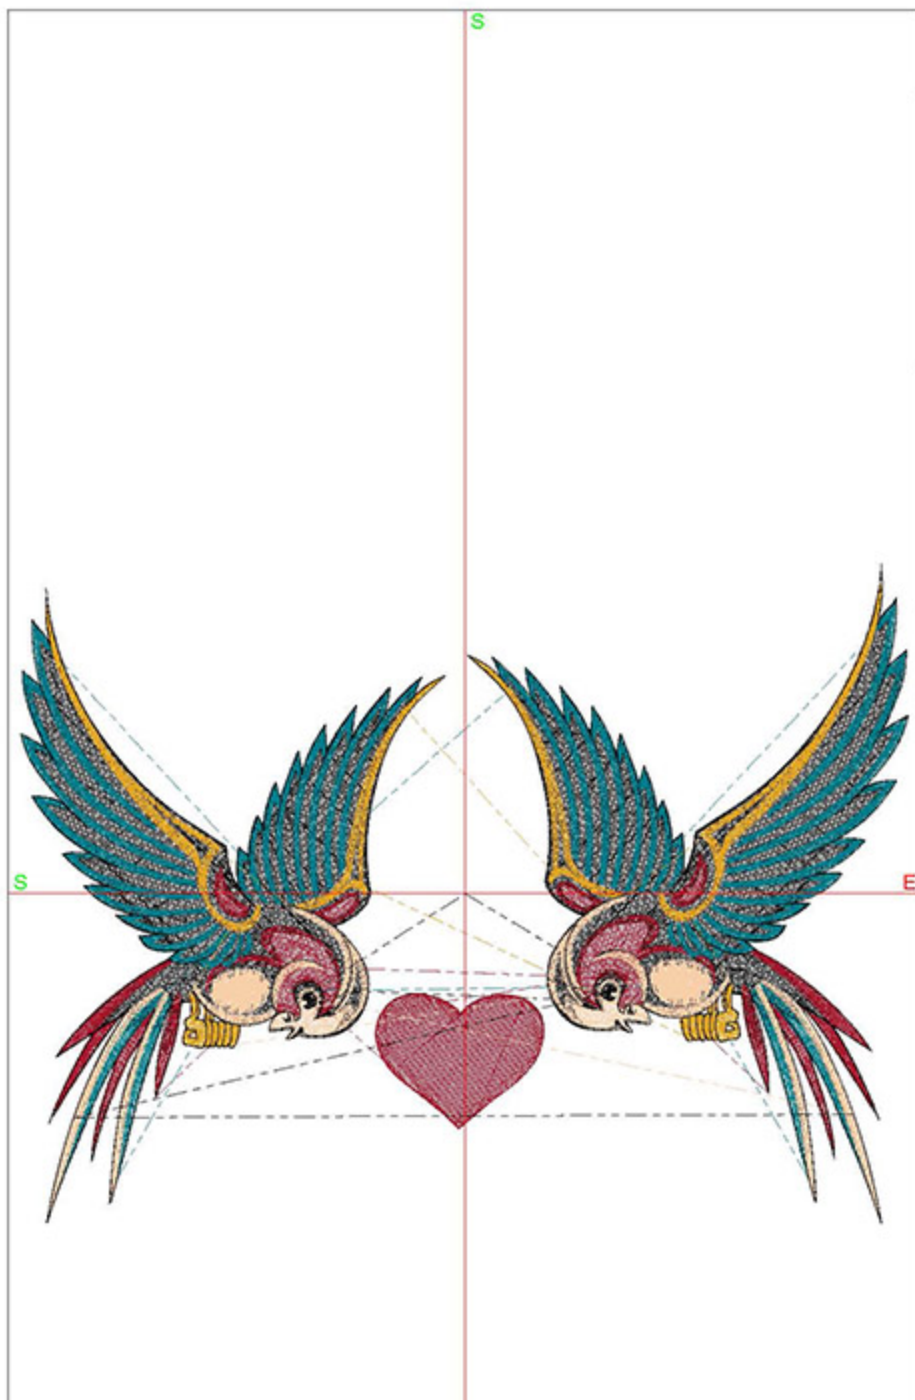

Design Worksheet

Zoom: 0.76

BERNINA Embroidery
Software DesignerPlus

Name: SAS_HeartSwallows5x7.AR
T

Height: 127.2 mm
Width: 171.3 mm
Stitches: 35855
Colors: 5
Color changes: 5
Trims: 53
Machine format: Bernina
Hoop: Medium (180 x 130)
Total bobbin: 58.94m

Stitches: 42941

Colors: 5

Color changes: 5

Trims: 53

Machine format: Bernina

Hoop: Medium (180 x 130)

Total bobbin: 76.34m

Color Sequence:

Machine runtime:

Module	Runtime (hr:min:sec)
Default	1:48:50

Design Worksheet

Zoom: 0.52

BERNINA Embroidery
Software DesignerPlus

Name: SAS_HeartSwallows8x10.A
RT60

Height: 185.3 mm
Width: 249.7 mm
Stitches: 56820
Colors: 5
Color changes: 5
Trims: 53
Machine format: Bernina
Hoop: Medium (180 x 130)
Total bobbin: 112.52m