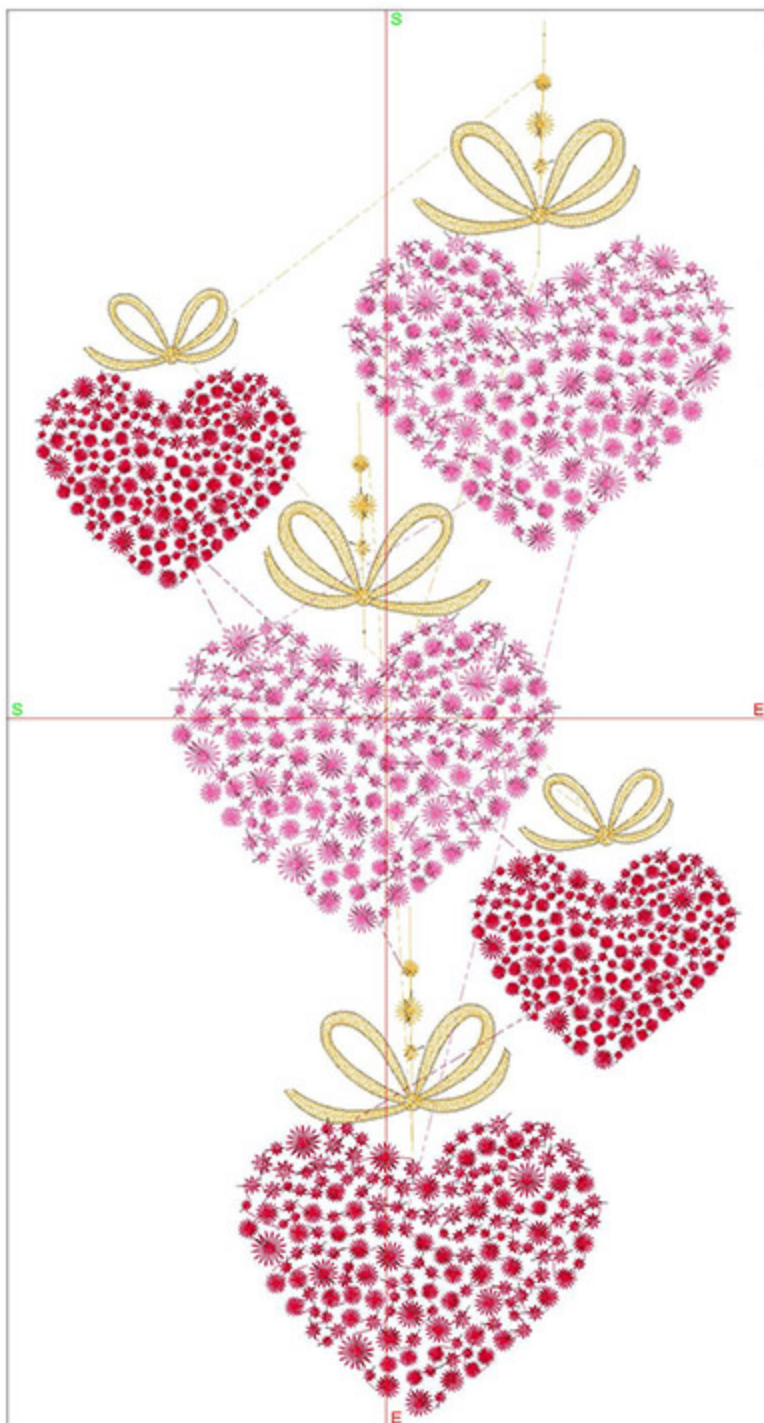

Design Worksheet

Zoom: 1.46

BERNINA Embroidery
Software DesignerPlus

Name:HLFiveHearts5x7.ART

Height: 175.0 mm
Width: 87.8 mm
Stitches: 24814
Colors: 3
Color changes: 2
Trims: 175
Machine format: Bernina
Hoop: Medium (180 x 130)
Total bobbin: 36.90m

Color Sequence:

#	Color	Code	Name	Chart
1.	1	1670	Vegas Gold	Madeira Polyneon
2.	4	1838	Brick Red	Madeira Polyneon
3.	2	1990	Pink Rose	Madeira Polyneon

Machine runtime:

Module	Runtime (hr:min:sec)
Default	1:36:46

Design Worksheet

Zoom: 1.28

BERNINA Embroidery
Software DesignerPlus

Name: HLFiveHearts6x8.ART

Height: 200.0 mm
Width: 100.3 mm
Stitches: 25853
Colors: 3
Color changes: 2
Trims: 242
Machine format: Bernina
Hoop: Medium (180 x 130)
Total bobbin: 42.73m

Design Worksheet

Zoom: 1.03

**BERNINA Embroidery
Software DesignerPlus**

Name:HLFiveHearts8x10.ART60

Height: 250.0 mm
 Width: 125.4 mm
 Stitches: 28854
 Colors: 3
 Color changes: 2
 Trims: 415
 Machine format: Bernina
 Hoop: Medium (180 x 130)
 Total bobbin: 54.86m