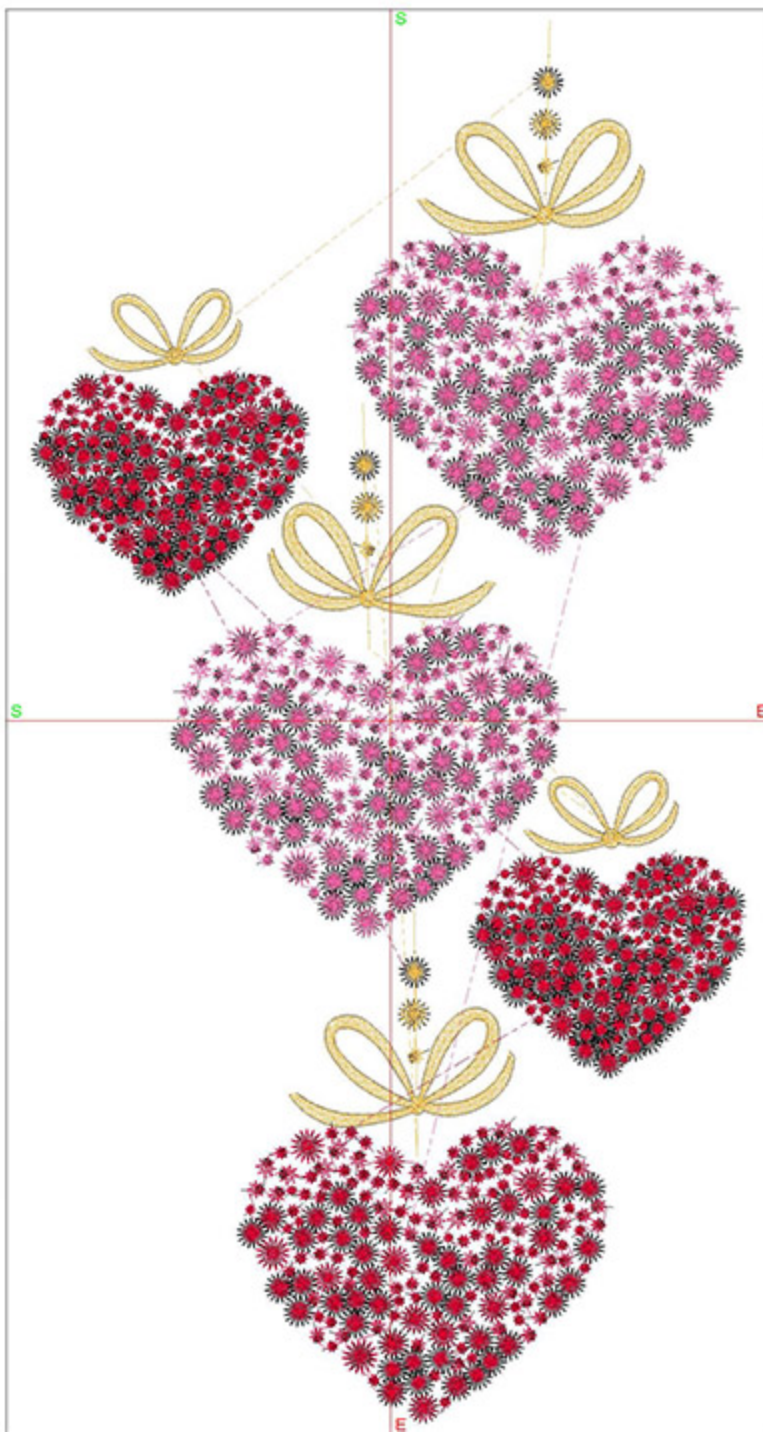

Design Worksheet

Zoom: 1.46

BERNINA Embroidery
Software DesignerPlus

Name:HLFiveHearts5x7.ART

Height: 175.0 mm
Width: 87.8 mm
Stitches: 24814
Colors: 3
Color changes: 2
Trims: 175
Machine format: Bernina
Hoop: Medium (180 x 130)
Total bobbin: 36.90m

Color Sequence:

#	Color	Code	Name	Chart
1.	1	1670	Vegas Gold	Madeira Polyneon
2.	4	1838	Brick Red	Madeira Polyneon
3.	2	1990	Pink Rose	Madeira Polyneon

Machine runtime:

Module	Runtime (hr:min:sec)
Default	1:36:46

Design Worksheet

Zoom: 1.28

BERNINA Embroidery
Software DesignerPlus

Name: HLFiveHearts6x8.ART

Height: 200.0 mm
Width: 100.3 mm
Stitches: 25853
Colors: 3
Color changes: 2
Trims: 242
Machine format: Bernina
Hoop: Medium (180 x 130)
Total bobbin: 42.73m

Design Worksheet

Zoom: 1.03

**BERNINA Embroidery
Software DesignerPlus**

Name:HLFiveHearts8x10.ART60

Height: 250.0 mm
 Width: 125.4 mm
 Stitches: 28854
 Colors: 3
 Color changes: 2
 Trims: 415
 Machine format: Bernina
 Hoop: Medium (180 x 130)
 Total bobbin: 54.86m