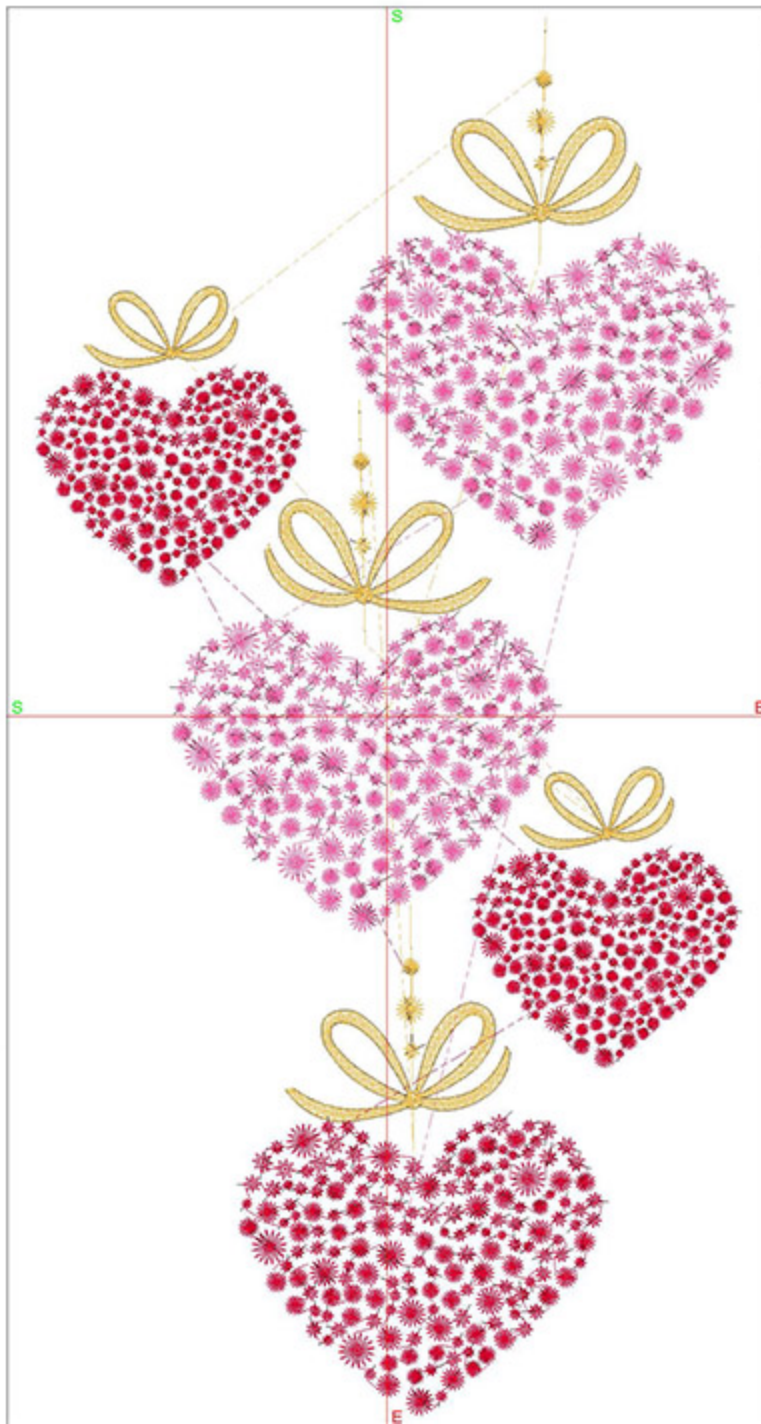

Design Worksheet

Zoom: 1.46

BERNINA Embroidery
Software DesignerPlus

Name:HLFiveHearts5x7.ART

Height: 175.0 mm
Width: 87.8 mm
Stitches: 24814
Colors: 3
Color changes: 2
Trims: 175
Machine format: Bernina
Hoop: Medium (180 x 130)
Total bobbin: 36.90m

Design Worksheet

Zoom: 1.28

BERNINA Embroidery
Software DesignerPlus

Name: HLFiveHearts6x8.ART

Height: 200.0 mm
Width: 100.3 mm
Stitches: 25853
Colors: 3
Color changes: 2
Trims: 242
Machine format: Bernina
Hoop: Medium (180 x 130)
Total bobbin: 42.73m

Design Worksheet

Zoom: 1.03

**BERNINA Embroidery
Software DesignerPlus**

Name:HLFiveHearts8x10.ART60

Height: 250.0 mm
 Width: 125.4 mm
 Stitches: 28854
 Colors: 3
 Color changes: 2
 Trims: 415
 Machine format: Bernina
 Hoop: Medium (180 x 130)
 Total bobbin: 54.86m

Design Worksheet

Zoom: 0.85

BERNINA Embroidery
Software DesignerPlus

Name: HLFiveHearts10x12.ART6
0

Height: 300.0 mm
Width: 150.4 mm
Stitches: 31341
Colors: 3
Color changes: 2
Trims: 546
Machine format: Bernina
Hoop: Medium (180 x 130)
Total bobbin: 67.22m