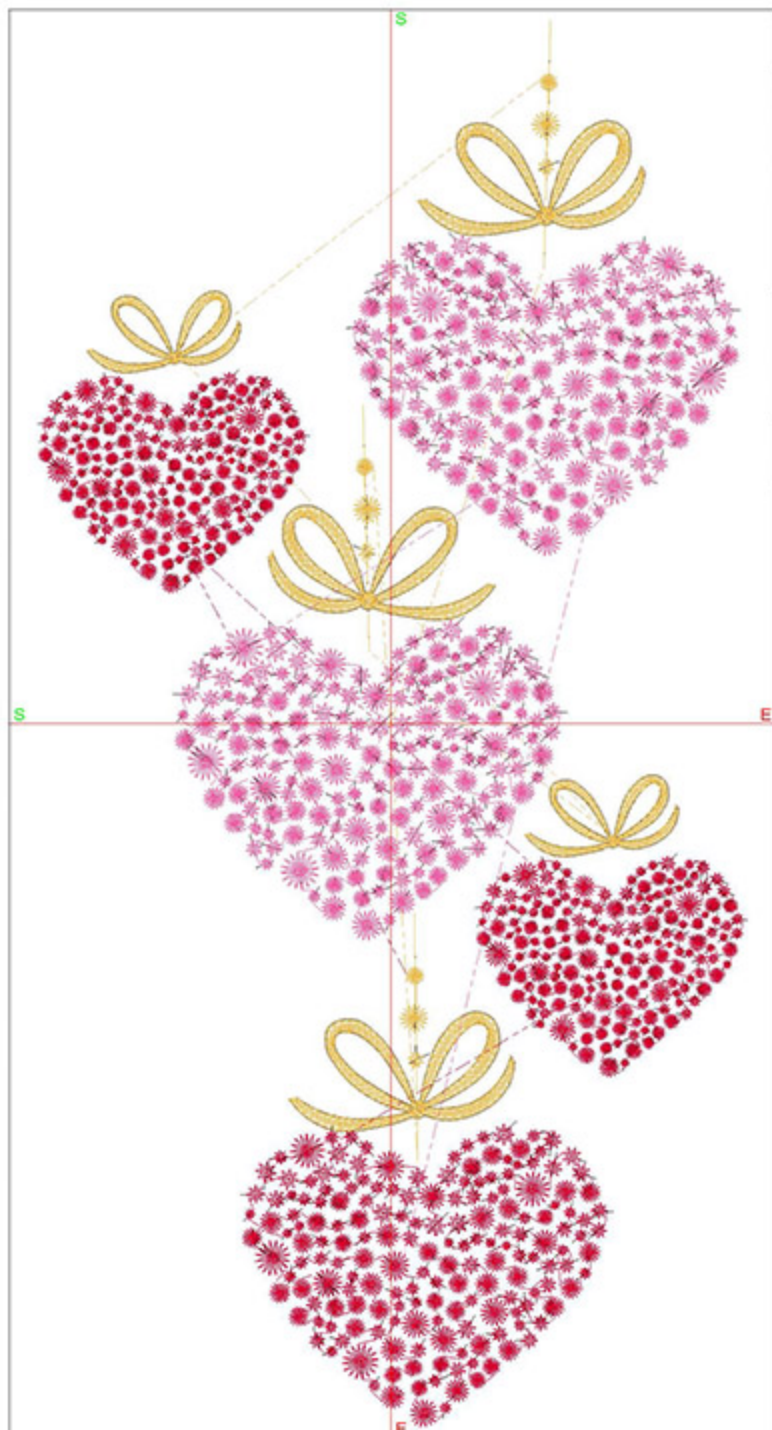

Design Worksheet

Zoom: 1.46

BERNINA Embroidery
Software DesignerPlus

Name:HLFiveHearts5x7.ART

Height: 175.0 mm
Width: 87.8 mm
Stitches: 24814
Colors: 3
Color changes: 2
Trims: 175
Machine format: Bernina
Hoop: Medium (180 x 130)
Total bobbin: 36.90m

Design Worksheet

Zoom: 1.28

BERNINA Embroidery
Software DesignerPlus

Name: HLFiveHearts6x8.ART

Height: 200.0 mm
Width: 100.3 mm
Stitches: 25853
Colors: 3
Color changes: 2
Trims: 242
Machine format: Bernina
Hoop: Medium (180 x 130)
Total bobbin: 42.73m

Design Worksheet

Zoom: 1.03

**BERNINA Embroidery
Software DesignerPlus**

Name:HLFiveHearts8x10.ART60

Height: 250.0 mm
 Width: 125.4 mm
 Stitches: 28854
 Colors: 3
 Color changes: 2
 Trims: 415
 Machine format: Bernina
 Hoop: Medium (180 x 130)
 Total bobbin: 54.86m

Design Worksheet

Zoom: 0.85

BERNINA Embroidery
Software DesignerPlus

Name: HLFiveHearts10x12.ART6
0

Height: 300.0 mm
Width: 150.4 mm
Stitches: 31341
Colors: 3
Color changes: 2
Trims: 546
Machine format: Bernina
Hoop: Medium (180 x 130)
Total bobbin: 67.22m