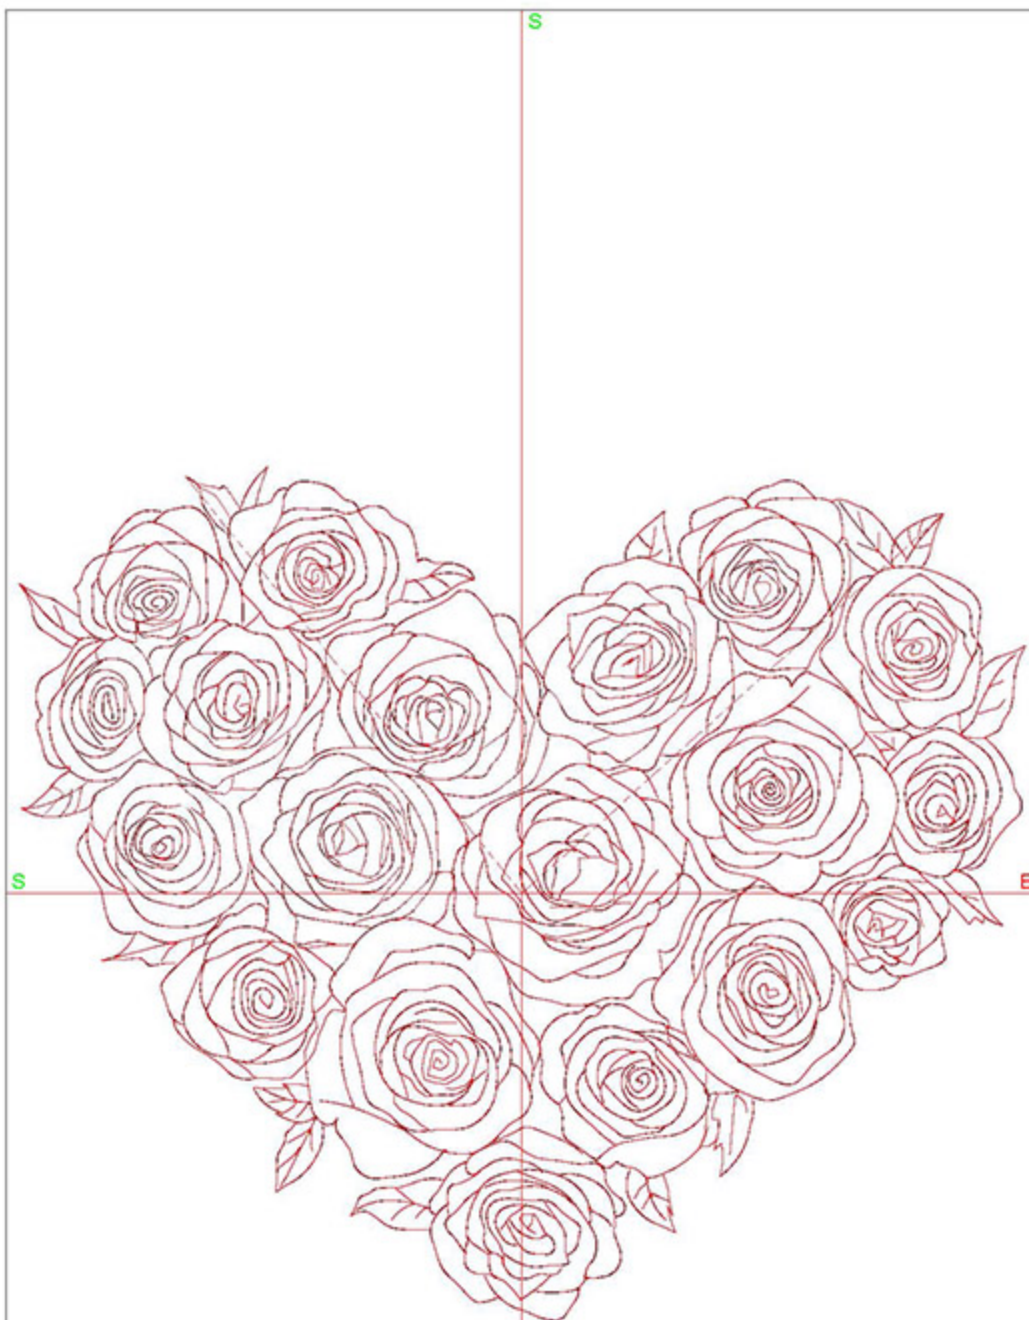

Design Worksheet

Zoom: 0.99

BERNINA Embroidery
Software DesignerPlus

Name:HLRoseHeart5x7.AR
T

Height:	127.1 mm
Width:	150.0 mm
Stitches:	11714
Colors:	1
Color changes:	0
Trims:	2
Machine format:	Bernina
Hoop:	Medium (180 x 130)
Total bobbin:	13.17m

Height: 149.9 mm
Width: 176.7 mm
Stitches: 13190
Colors: 1
Color changes: 0
Trims: 1
Machine format: Bernina
Hoop: Medium (180 x 130)
Total bobbin: 15.51m

Color Sequence:

#	Color	Code	Name	Chart
1.	5	5 Red	BERNINA	

Machine runtime:

Module	Runtime (hr:min:sec)
Default	0:29:37

Design Worksheet

Zoom: 0.65

BERNINA Embroidery
Software DesignerPlus

Name:HLRoseHeart8x10.A
RT

Height: 194.8 mm
Width: 229.7 mm
Stitches: 16007
Colors: 1
Color changes: 0
Trims: 1
Machine format: Bernina
Hoop: Medium (180 x 130)
Total bobbin: 20.10m

Height: 249.5 mm
Width: 294.3 mm
Stitches: 19308
Colors: 1
Color changes: 0
Trims: 1
Machine format: Bernina
Hoop: Medium (180 x 130)
Total bobbin: 25.73m

Color Sequence:

#	Color	Code	Name	Chart
1.	5	5	Red	BERNINA