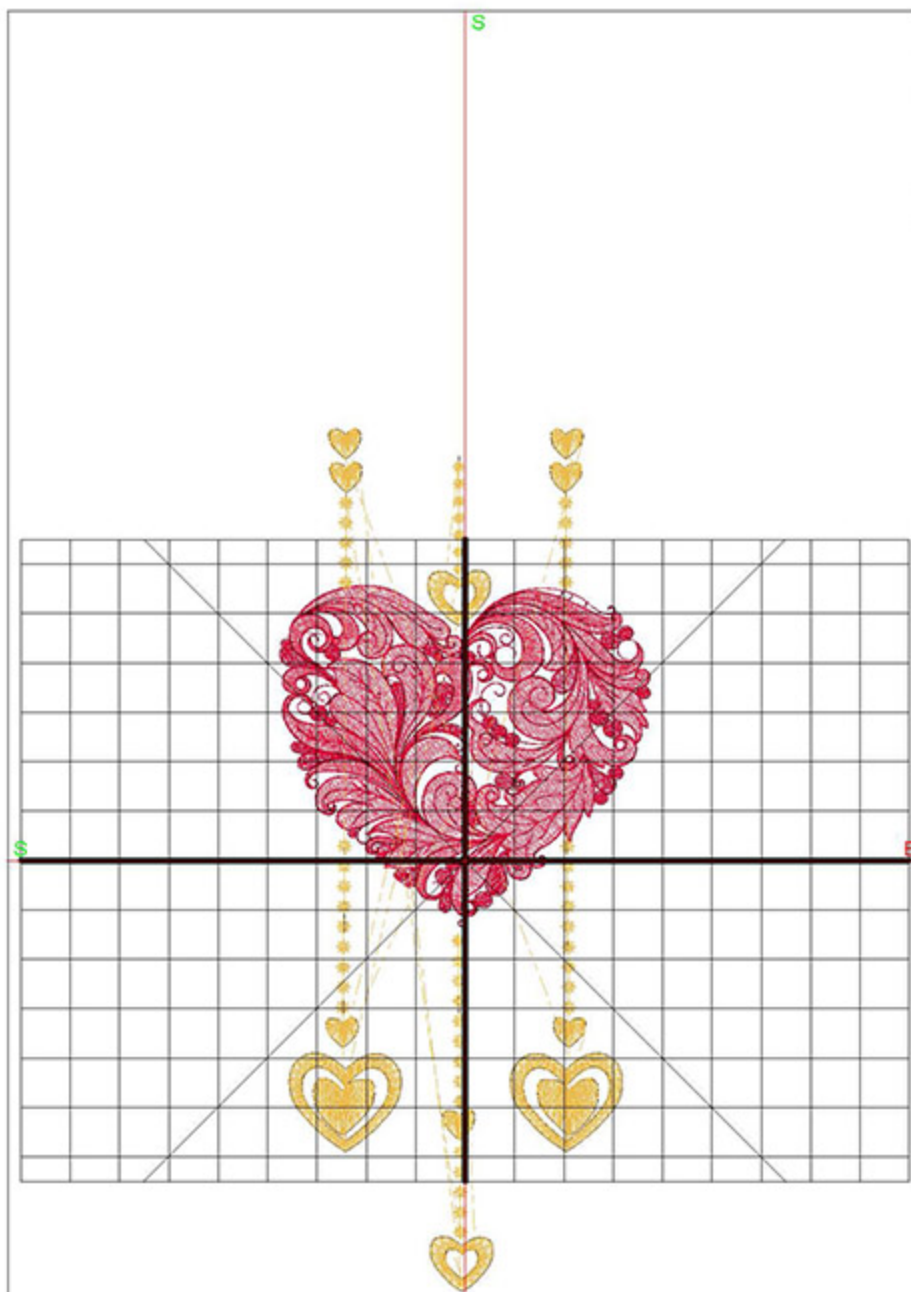

Design Worksheet

BERNINA Embroidery Software DesignerPlus

Design: HLSingleHeartOrnament5x7

Stitches: 19951

Colors: 3

Height: 175.0 mm

Width: 75.2 mm

Zoom: 0.73

Total bobbin: 29.18m

Color Film:

#	Chart	Code	Name	Thread
1.		Madeira Polyneon 1707	Honeysuckle	43.95m
2.		Madeira Polyneon 1838	Brick Red	25.00m
3.		Madeira Polyneon 1670	Vegas Gold	20.19m

Machine runtime: 0:38:00

Design Worksheet

Zoom: 1.28

BERNINA Embroidery
Software DesignerPlus

Name: HLSingleHeartOrnament6x
8.ART

Height: 200.0 mm
Width: 86.0 mm
Stitches: 22963
Colors: 3
Color changes: 2
Trims: 68
Machine format: Bernina
Hoop: Medium (180 x 130)
Total bobbin: 35.90m

Design Worksheet

Zoom: 0.85

BERNINA Embroidery
Software DesignerPlus

Name: HLSingleHeartOrnament10
x12.ART

Height: 300.0 mm
Width: 129.0 mm
Stitches: 36135
Colors: 3
Color changes: 2
Trims: 73
Machine format: Bernina
Hoop: Medium (180 x 130)
Total bobbin: 71.07m