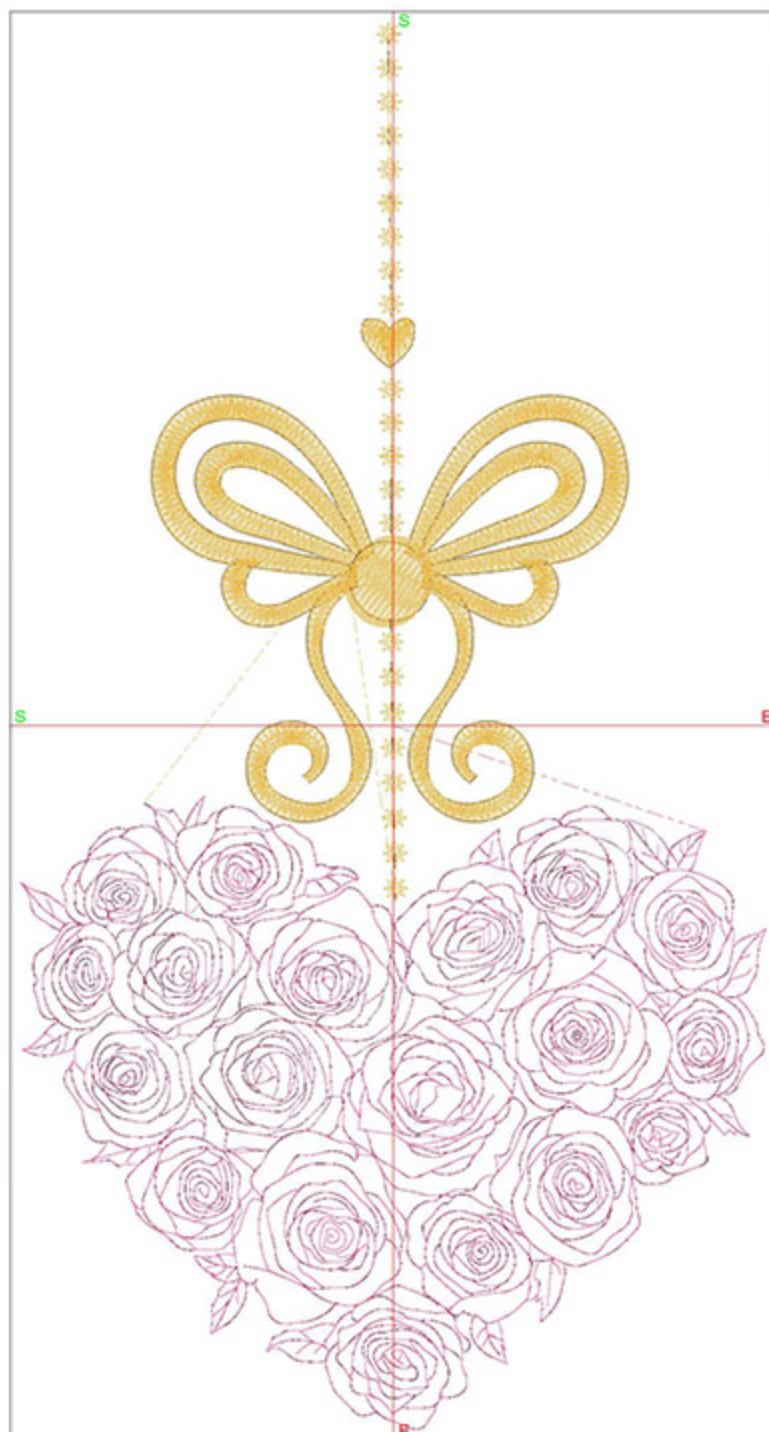

Design Worksheet

Zoom: 1.46

BERNINA Embroidery
Software DesignerPlus

Name: HLSingleRoseOrnament5 x7.ART	
Height:	174.9 mm
Width:	93.0 mm
Stitches:	12241
Colors:	2
Color changes:	1
Trims:	7
Machine format:	Bernina
Hoop:	Medium (180 x 130)
Total bobbin:	16.10m
Color Sequence:	
#	Color Code Name Chart
1.	1 1990 Pink Rose Madeira Polyneon
2.	2 1670 Vegas Gold Madeira Polyneon
Machine runtime:	
Module	Runtime (hr:min:sec)
Default	0:29:05

Design Worksheet

Zoom: 1.28

BERNINA Embroidery
Software DesignerPlus

Name: HLSingleRoseOrnament6
x8.ART

Height: 200.2 mm
Width: 106.2 mm
Stitches: 13509
Colors: 2
Color changes: 1
Trims: 7
Machine format: Bernina
Hoop: Medium (180 x 130)
Total bobbin: 19.38m

Name: HLSingleRoseOrnament8
x10.ART

Height: 249.6 mm
Width: 132.8 mm
Stitches: 16138
Colors: 2
Color changes: 1
Trims: 7
Machine format: Bernina
Hoop: Medium (180 x 130)
Total bobbin: 26.86m

Color Sequence:

Name: HLSingleRoseOrnament1
0x12.ART

Height: 300.3 mm
Width: 159.3 mm
Stitches: 18906
Colors: 2
Color changes: 1
Trims: 22
Machine format: Bernina
Hoop: Medium (180 x 130)
Total bobbin: 35.79m

Color Sequence: