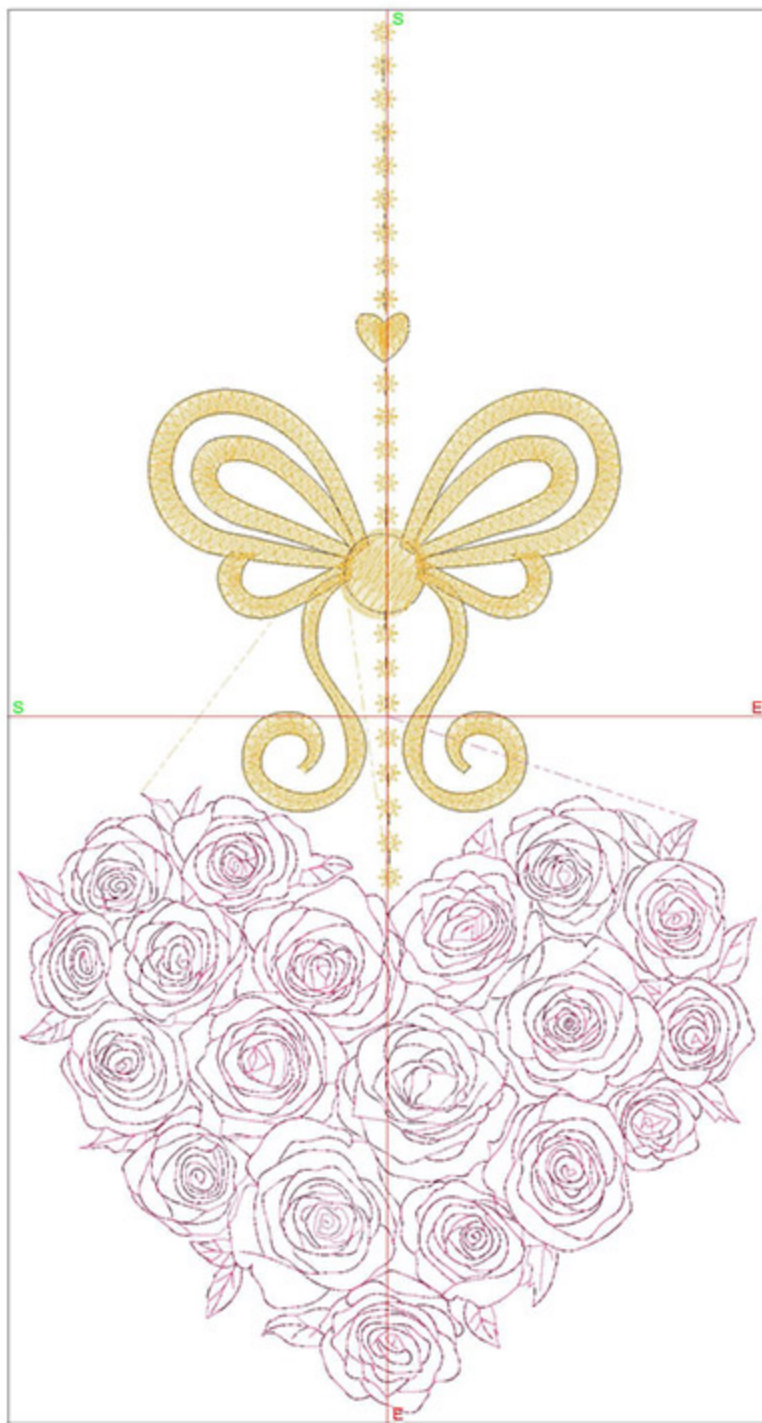

Design Worksheet

Zoom: 1.46

BERNINA Embroidery
Software DesignerPlus

Name: HLSingleRoseOrnament5 x7.ART	
Height:	174.9 mm
Width:	93.0 mm
Stitches:	12241
Colors:	2
Color changes:	1
Trims:	7
Machine format:	Bernina
Hoop:	Medium (180 x 130)
Total bobbin:	16.10m
Color Sequence:	
#	Color Code Name Chart
1.	1 1990 Pink Rose Madeira Polyneon
2.	2 1670 Vegas Gold Madeira Polyneon
Machine runtime:	
Module	Runtime (hr:min:sec)
Default	0:29:05

Design Worksheet

Zoom: 1.28

BERNINA Embroidery
Software DesignerPlus

Name: HLSingleRoseOrnament6
x8.ART

Height: 200.2 mm
Width: 106.2 mm
Stitches: 13509
Colors: 2
Color changes: 1
Trims: 7
Machine format: Bernina
Hoop: Medium (180 x 130)
Total bobbin: 19.38m

Name: HLSingleRoseOrnament8
x10.ART

Height: 249.6 mm
Width: 132.8 mm
Stitches: 16138
Colors: 2
Color changes: 1
Trims: 7
Machine format: Bernina
Hoop: Medium (180 x 130)
Total bobbin: 26.86m

Color Sequence:

Name: HLSingleRoseOrnament1
0x12.ART

Height: 300.3 mm
Width: 159.3 mm
Stitches: 18906
Colors: 2
Color changes: 1
Trims: 22
Machine format: Bernina
Hoop: Medium (180 x 130)
Total bobbin: 35.79m

Color Sequence: