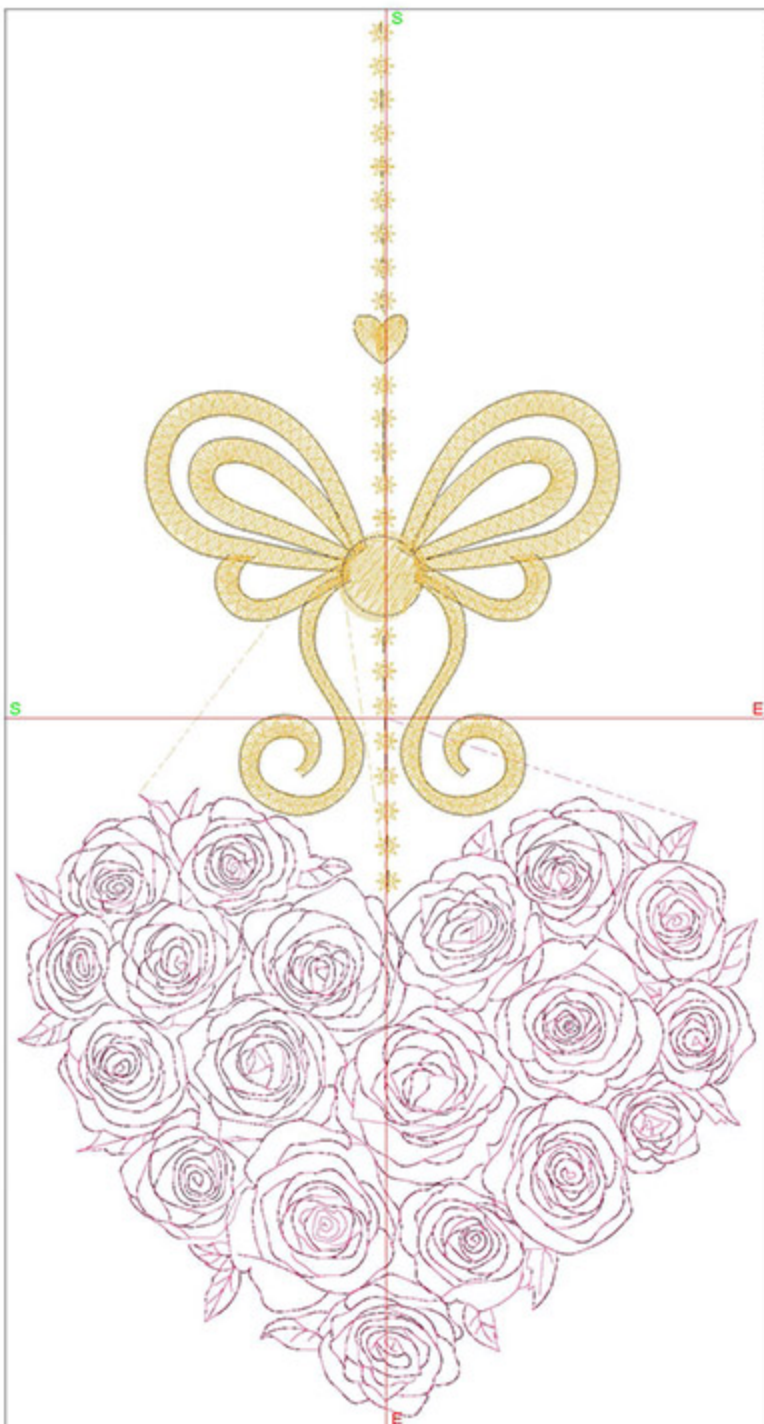

Design Worksheet

Zoom: 1.46

BERNINA Embroidery
Software DesignerPlus

Name: HLSingleRoseOrnament5 x7.ART	
Height:	174.9 mm
Width:	93.0 mm
Stitches:	12241
Colors:	2
Color changes:	1
Trims:	7
Machine format:	Bernina
Hoop:	Medium (180 x 130)
Total bobbin:	16.10m
Color Sequence:	
#	Color Code Name Chart
1.	1 1990 Pink Rose Madeira Polyneon
2.	2 1670 Vegas Gold Madeira Polyneon
Machine runtime:	
Module	Runtime (hr:min:sec)
Default	0:29:05

Design Worksheet

Zoom: 1.28

BERNINA Embroidery
Software DesignerPlus

Name: HLSingleRoseOrnament6
x8.ART

Height: 200.2 mm
Width: 106.2 mm
Stitches: 13509
Colors: 2
Color changes: 1
Trims: 7
Machine format: Bernina
Hoop: Medium (180 x 130)
Total bobbin: 19.38m

Name: HLSingleRoseOrnament8
x10.ART

Height: 249.6 mm
Width: 132.8 mm
Stitches: 16138
Colors: 2
Color changes: 1
Trims: 7
Machine format: Bernina
Hoop: Medium (180 x 130)
Total bobbin: 26.86m

Color Sequence:

Name: HLSingleRoseOrnament1
0x12.ART

Height: 300.3 mm
Width: 159.3 mm
Stitches: 18906
Colors: 2
Color changes: 1
Trims: 22
Machine format: Bernina
Hoop: Medium (180 x 130)
Total bobbin: 35.79m

Color Sequence: