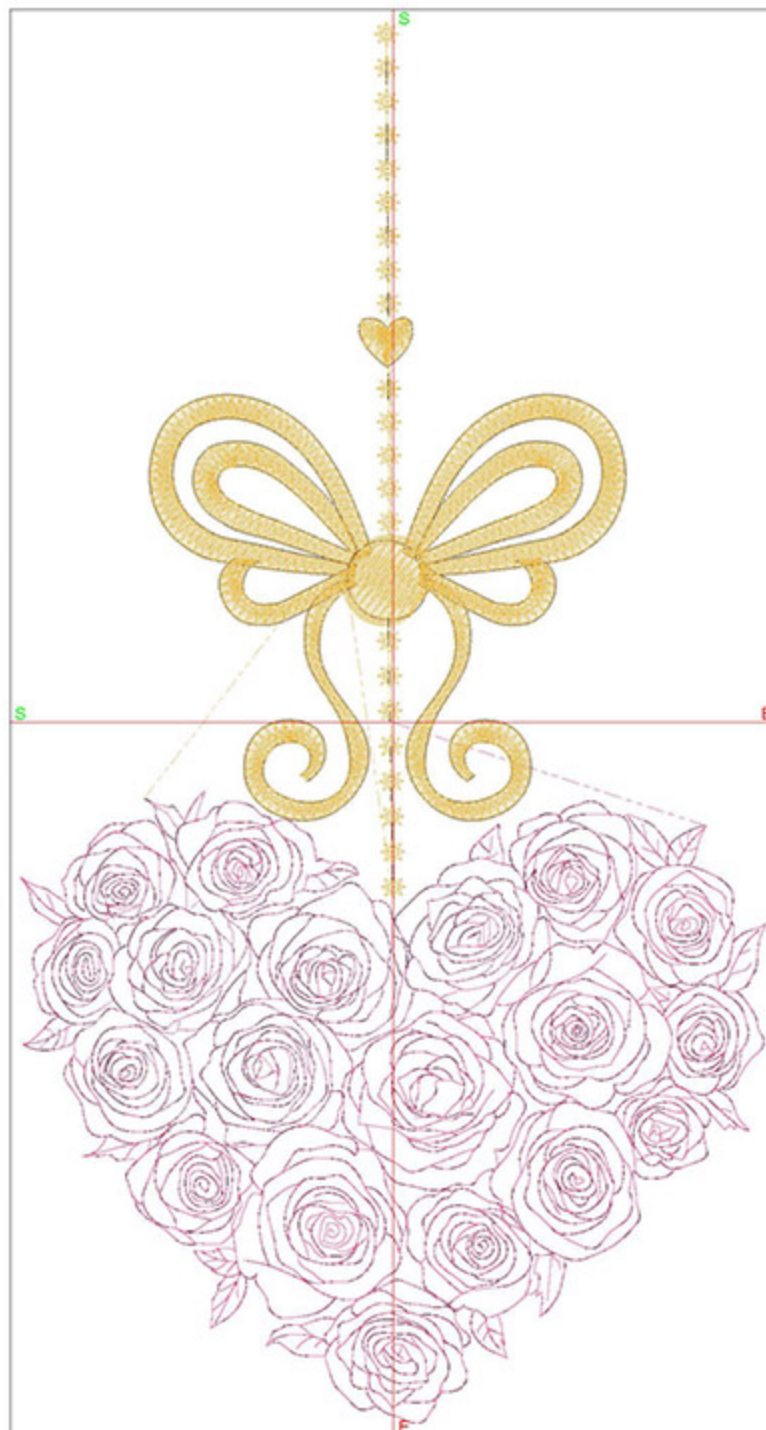

Design Worksheet

Zoom: 1.46

BERNINA Embroidery
Software DesignerPlus

Name: HLSingleRoseOrnament5 x7.ART	
Height:	174.9 mm
Width:	93.0 mm
Stitches:	12241
Colors:	2
Color changes:	1
Trims:	7
Machine format:	Bernina
Hoop:	Medium (180 x 130)
Total bobbin:	16.10m
Color Sequence:	
#	Color Code Name Chart
1.	1 1990 Pink Rose Madeira Polyneon
2.	2 1670 Vegas Gold Madeira Polyneon
Machine runtime:	
Module	Runtime (hr:min:sec)
Default	0:29:05

Design Worksheet

Zoom: 1.28

BERNINA Embroidery
Software DesignerPlus

Name: HLSingleRoseOrnament6
x8.ART

Height: 200.2 mm
Width: 106.2 mm
Stitches: 13509
Colors: 2
Color changes: 1
Trims: 7
Machine format: Bernina
Hoop: Medium (180 x 130)
Total bobbin: 19.38m

Name: HLSingleRoseOrnament8
x10.ART

Height: 249.6 mm
Width: 132.8 mm
Stitches: 16138
Colors: 2
Color changes: 1
Trims: 7
Machine format: Bernina
Hoop: Medium (180 x 130)
Total bobbin: 26.86m

Color Sequence:

Name: HLSingleRoseOrnament1
0x12.ART

Height: 300.3 mm
Width: 159.3 mm
Stitches: 18906
Colors: 2
Color changes: 1
Trims: 22
Machine format: Bernina
Hoop: Medium (180 x 130)
Total bobbin: 35.79m

Color Sequence: