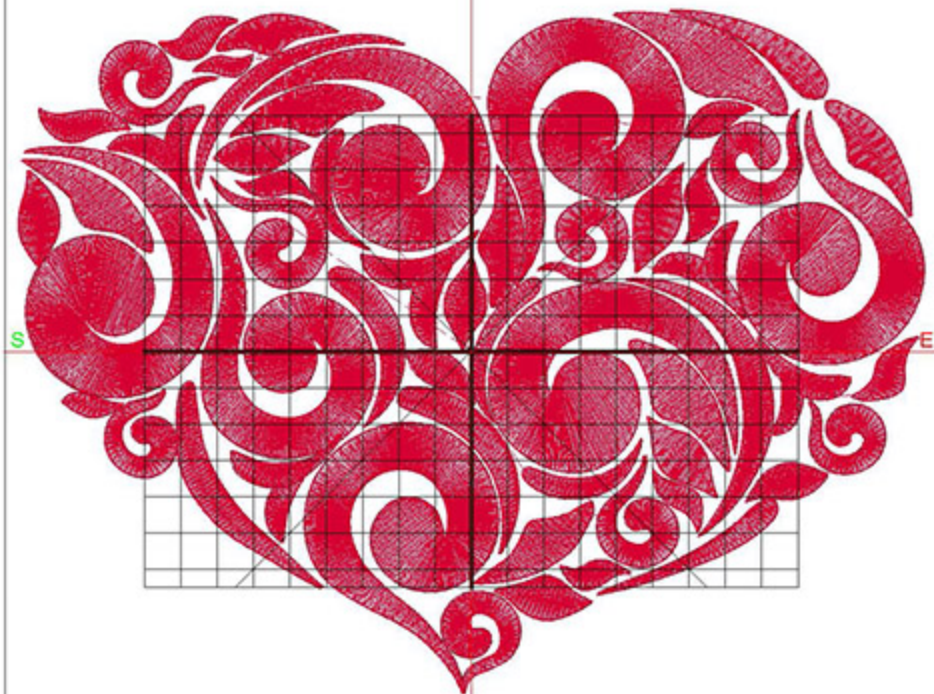

## Design Worksheet

BERNINA Embroidery Software DesignerPlus

Design: HLSwirlHeart8x10

Stitches: 50904

Colors: 1

Height: 188.5 mm

Width: 250.0 mm

Zoom: 0.53

## Design Worksheet

BERNINA Embroidery Software DesignerPlus

Design: HLSwirlHeart10x12

Stitches: 68924

Colors: 1

Height: 226.2 mm

Width: 300.0 mm

Zoom: 0.45