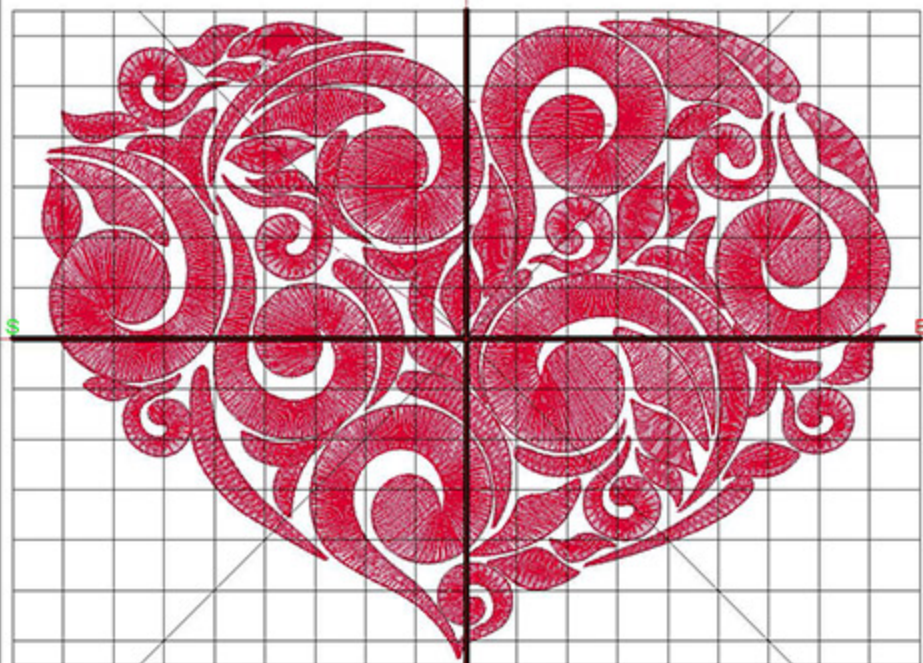

## Design Worksheet

BERNINA Embroidery Software DesignerPlus

Design: HLSwirlHeart5x7

Stitches: 27953

Colors: 1

Height: 127.0 mm

Width: 168.5 mm

Zoom: 0.74

## Design Worksheet

BERNINA Embroidery Software DesignerPlus

Design: HLSwirlHeart6x8

Stitches: 35529

Colors: 1

Height: 149.8 mm

Width: 198.7 mm

Zoom: 0.67