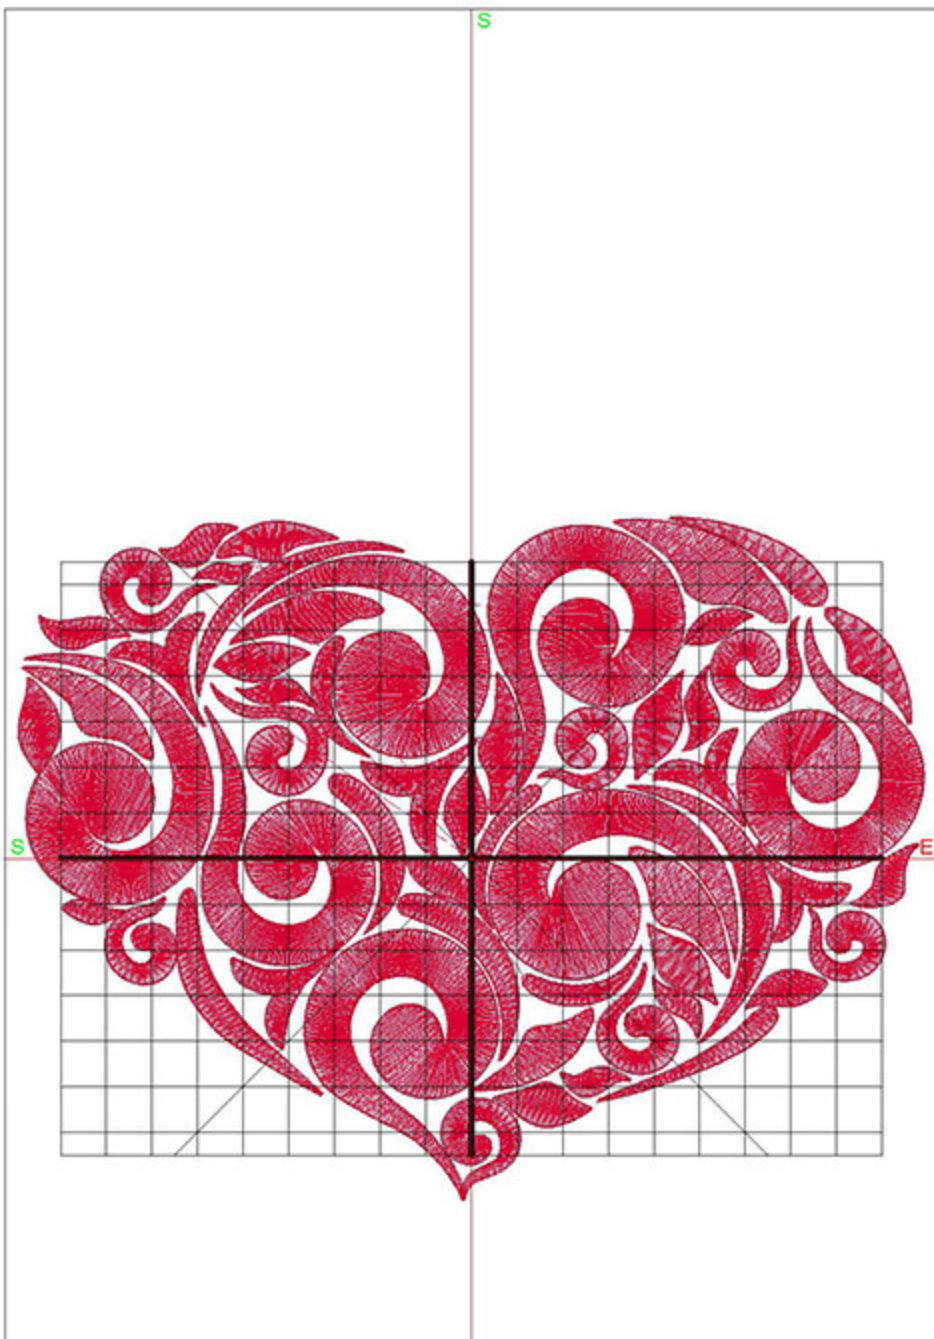

Design Worksheet

BERNINA Embroidery Software DesignerPlus

Design: HLSwirlHeart6x8

Stitches: 35529

Colors: 1

Height: 149.8 mm

Width: 198.7 mm

Zoom: 0.67

Total bobbin: 89.31m

Color Film:

#	Chart	Code	Name	Thread
1.	■	Madeira Polyneon	1838 Brick Red	221.77m

Machine runtime: 0:48:59