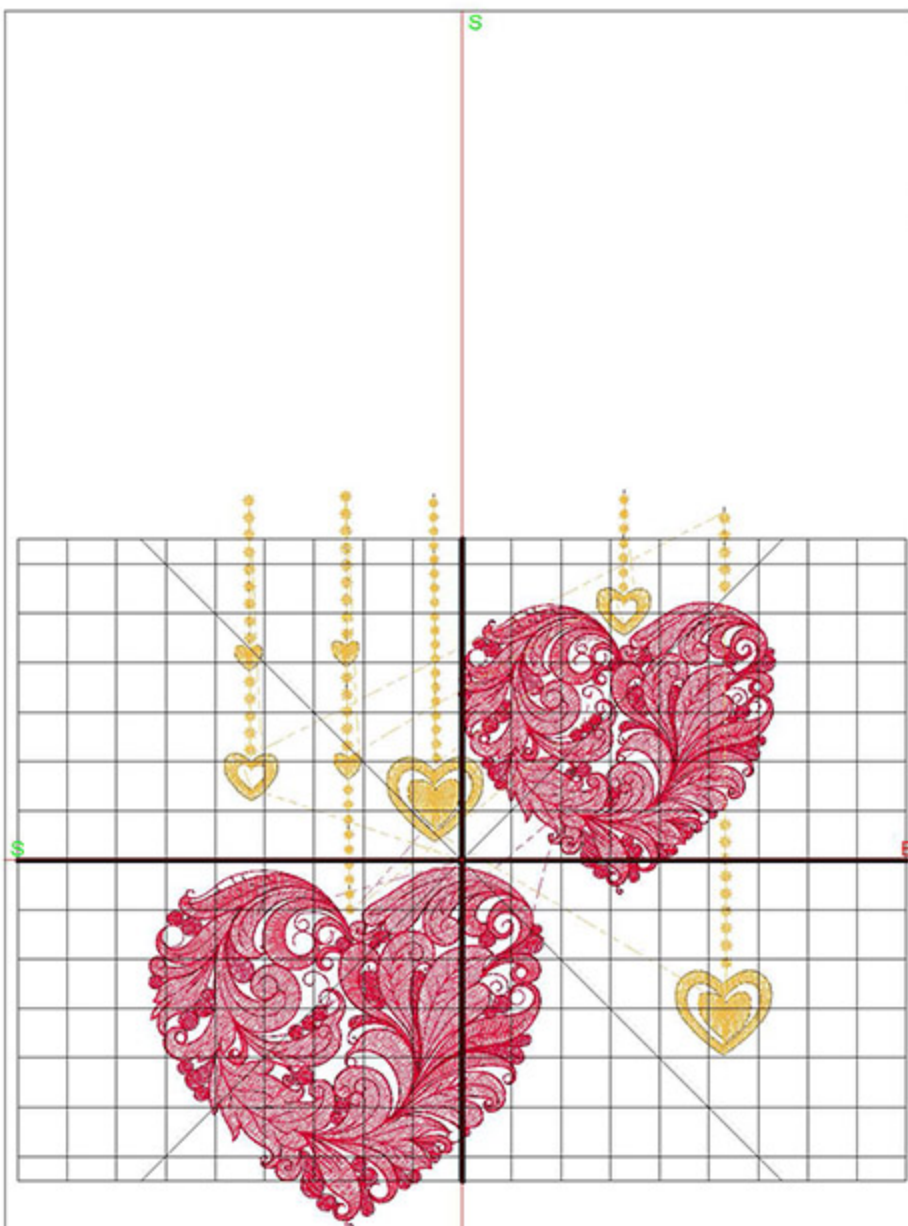

Design Worksheet

BERNINA Embroidery Software DesignerPlus

Design: HLSwirlHeartOrnaments5x7

Stitches: 34151

Colors: 3

Height: 149.8 mm

Width: 127.0 mm

Zoom: 0.73

Total bobbin: 46.76m

Color Film:

#	Chart	Code	Name	Thread
1.	 Madeira Polyneon	1707	Honeysuckle	82.69m
2.	 Madeira Polyneon	1838	Brick Red	47.80m
3.	 Madeira Polyneon	1670	Vegas Gold	16.72m

Machine runtime: 0:54:04

Design Worksheet

BERNINA Embroidery Software DesignerPlus

Design: HLSwirlHeartOrnaments6x8

Stitches: 40093

Colors: 3

Height: 176.6 mm

Width: 149.7 mm

Zoom: 0.72

Design Worksheet

BERNINA Embroidery Software DesignerPlus

Design: HLSwirlHeartOrnaments&x10

Stitches: 53700

Colors: 3

Height: 229.9 mm

Width: 194.7 mm

Zoom: 0.66