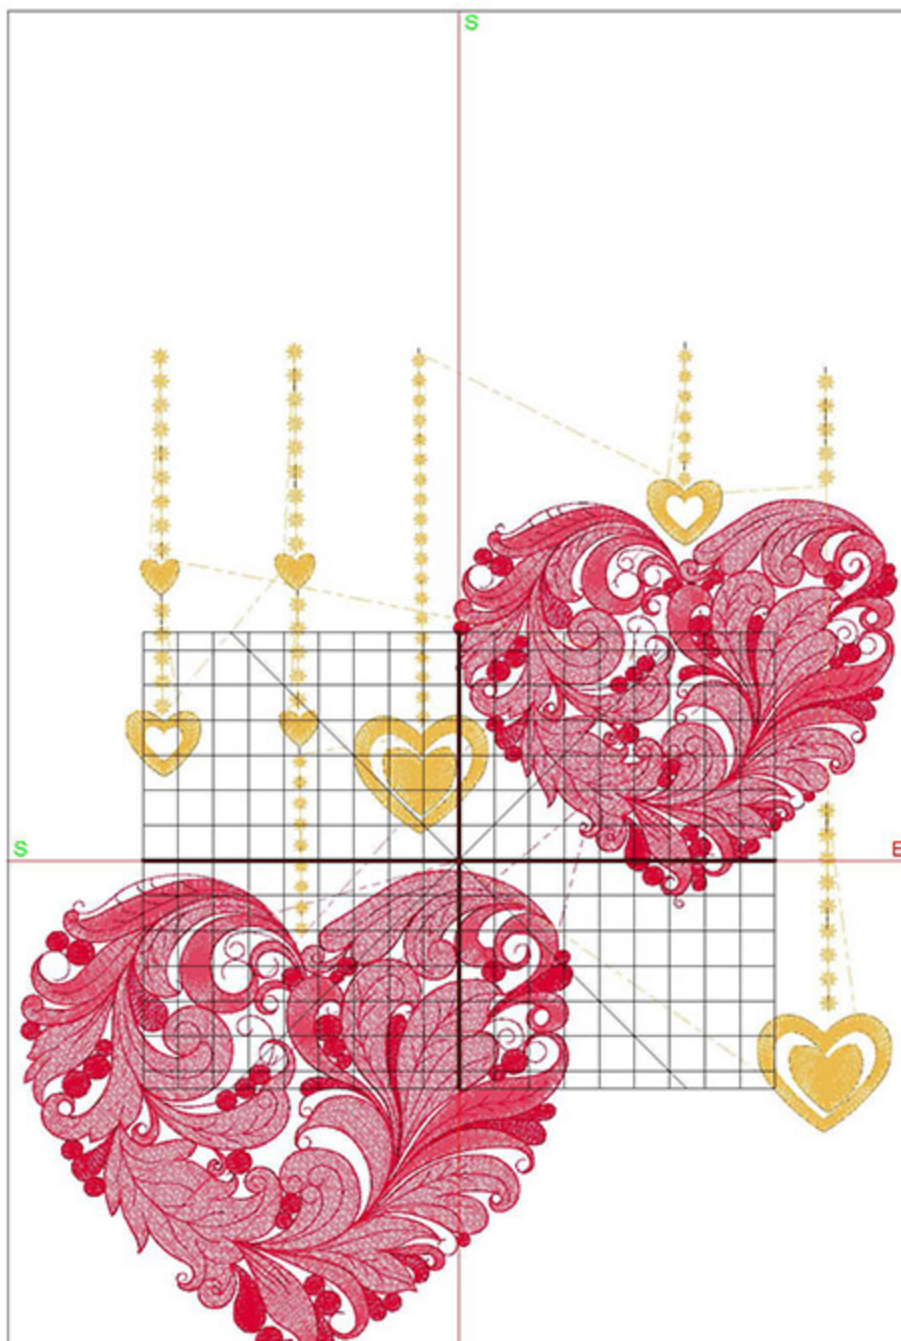

Design Worksheet

BERNINA Embroidery Software DesignerPlus

Design: HLSwirlHeartOrnaments5x7

Stitches: 34151

Colors: 3

Height: 149.8 mm

Width: 127.0 mm

Zoom: 0.73

Design Worksheet

BERNINA Embroidery Software DesignerPlus

Design: HLSwirlHeartOrnaments6x8

Stitches: 40093

Colors: 3

Height: 176.6 mm

Width: 149.7 mm

Zoom: 0.72

Design Worksheet

BERNINA Embroidery Software DesignerPlus

Design: HLSwirlHeartOrnaments&x10

Stitches: 53700

Colors: 3

Height: 229.9 mm

Width: 194.7 mm

Zoom: 0.66

Design Worksheet

BERNINA Embroidery Software DesignerPlus
Design: HLSwirlHeartOrnaments10x12

Stitches: 72217
Colors: 3
Height: 294.9 mm
Width: 249.7 mm
Zoom: 0.52

Total bobbin: 141.68m

Color Film:

#	Chart	Code	Name	Thread
1.	 Madeira Polyneon	1707	Honeysuckle	242.38m
2.	 Madeira Polyneon	1838	Brick Red	100.54m
3.	 Madeira Polyneon	1670	Vegas Gold	40.60m