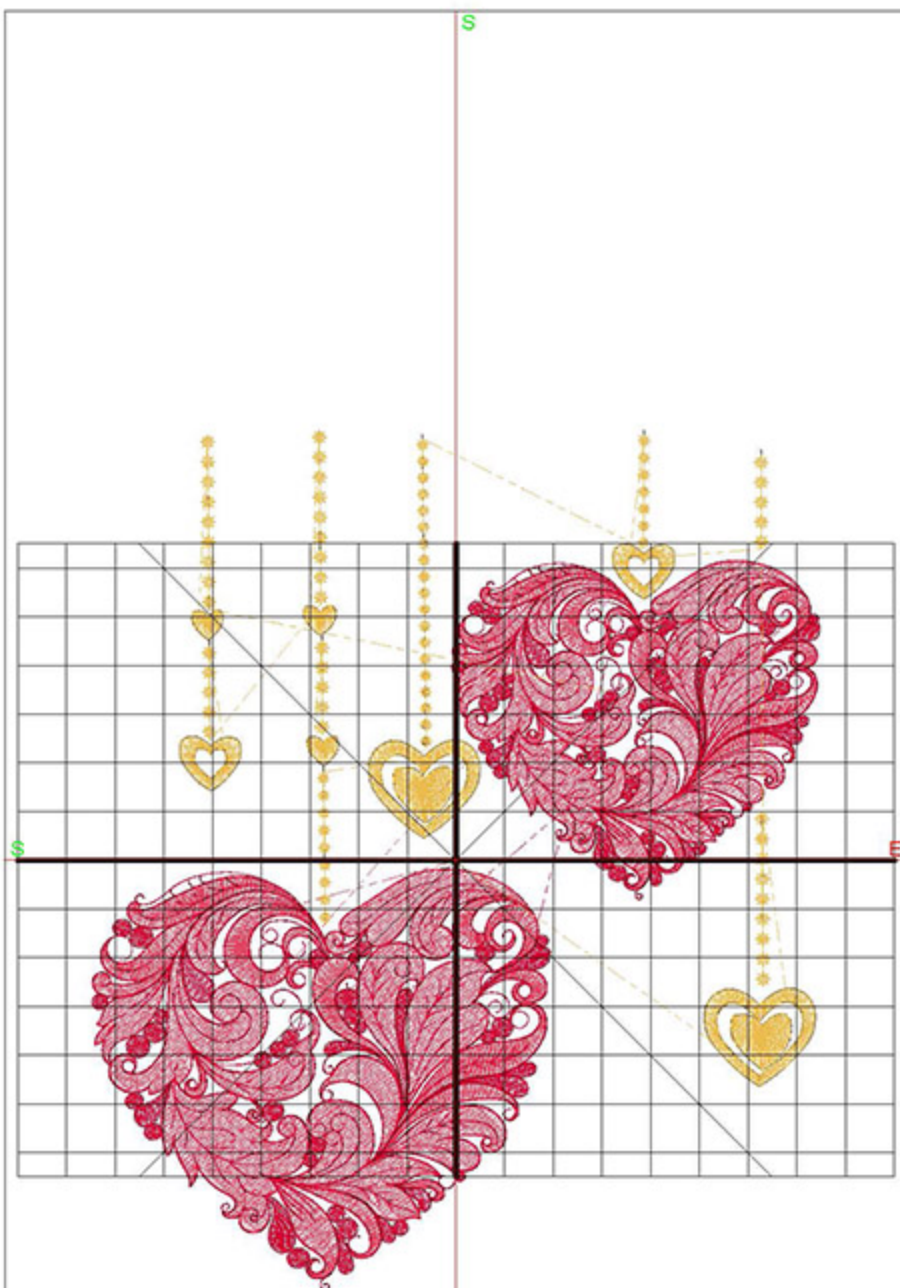

Design Worksheet

BERNINA Embroidery Software DesignerPlus

Design: HLSwirlHeartOrnaments5x7

Stitches: 34151

Colors: 3

Height: 149.8 mm

Width: 127.0 mm

Zoom: 0.73

Design Worksheet

BERNINA Embroidery Software DesignerPlus

Design: HLSwirlHeartOrnaments6x8

Stitches: 40093

Colors: 3

Height: 176.6 mm

Width: 149.7 mm

Zoom: 0.72

Design Worksheet

BERNINA Embroidery Software DesignerPlus

Design: HLSwirlHeartOrnaments&x10

Stitches: 53700

Colors: 3

Height: 229.9 mm

Width: 194.7 mm

Zoom: 0.66