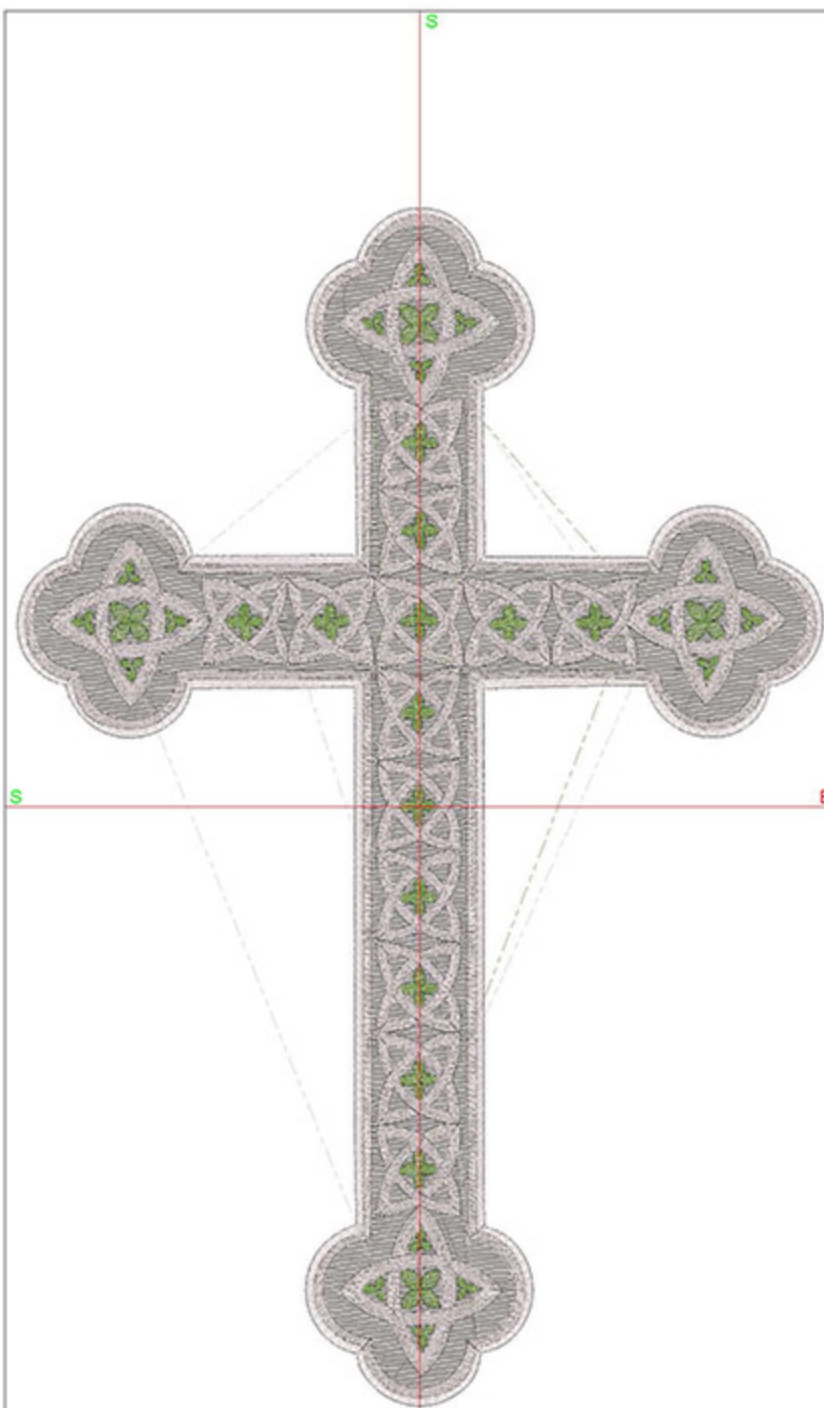

Design Worksheet

Zoom: 1.12

BERNINA Embroidery
Software DesignerPlus

Name: CIDCelticSpring5x7.ART

Height: 175.0 mm

Width: 120.7 mm

Stitches: 25689

Colors: 3

Machine runtime:

Module	Runtime (hr:min:sec)
Default	1:11:16

Design Worksheet

Zoom: 0.98

BERNINA Embroidery
Software DesignerPlus

Name: CIDCelticSpring6x8.ART

Height: 200.0 mm
Width: 137.9 mm
Stitches: 30125
Colors: 3
Color changes: 2
Trims: 61
Machine format: Bernina
Hoop: Medium (180 x 130)
Total bobbin: 61.44m