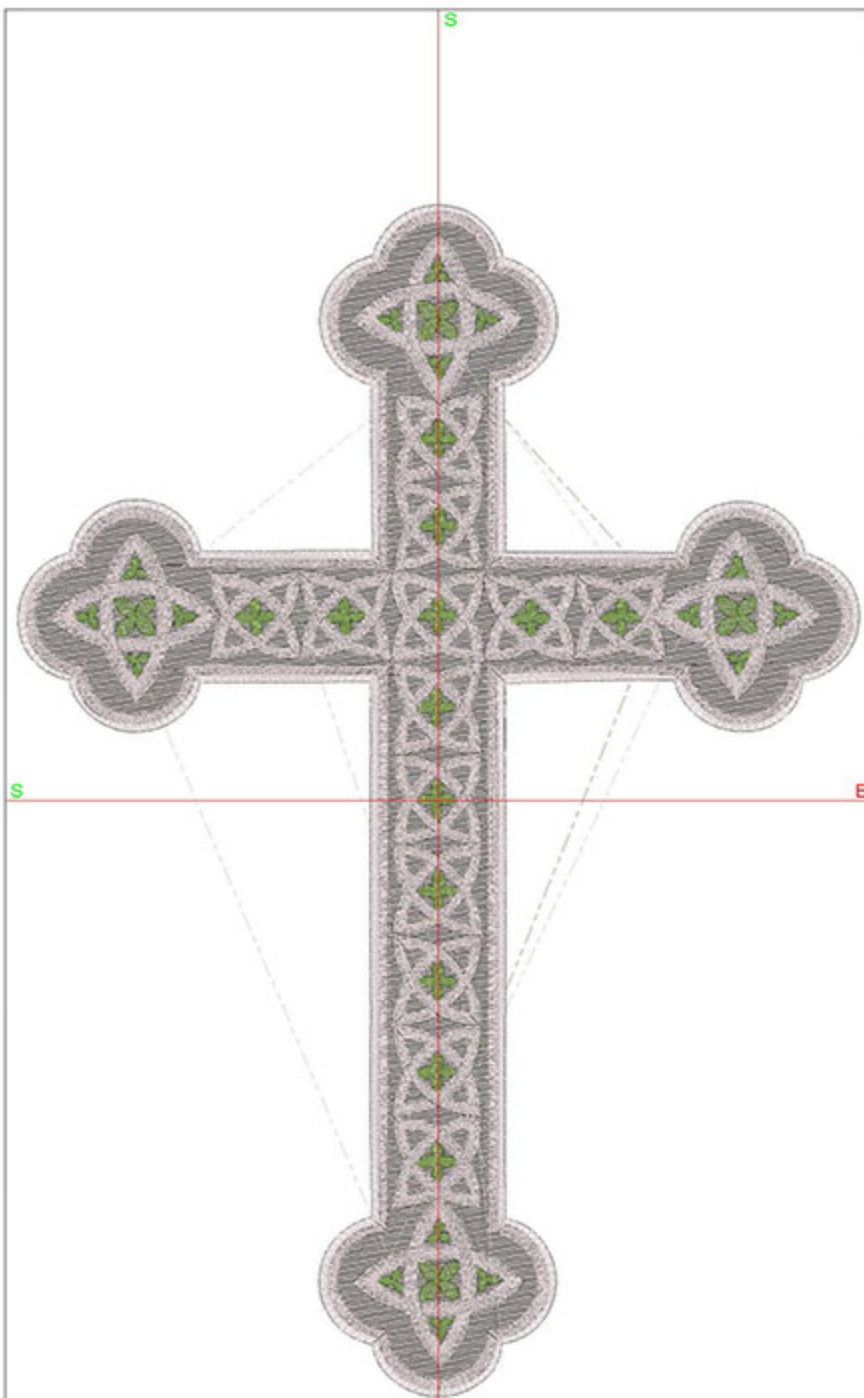

Machine runtime:

Module	Runtime (hr:min:sec)
Default	1:11:16

Design Worksheet

Zoom: 0.98

BERNINA Embroidery
Software DesignerPlus

Name: CIDCelticSpring6x8.ART

Height: 200.0 mm
Width: 137.9 mm
Stitches: 30125
Colors: 3
Color changes: 2
Trims: 61
Machine format: Bernina
Hoop: Medium (180 x 130)
Total bobbin: 61.44m

Design Worksheet

Zoom: 0.78

BERNINA Embroidery
Software DesignerPlus

Name: CIDCelticSpring8x10.ART

Height: 250.0 mm

Width: 172.3 mm

Stitches: 39963

Colors: 3