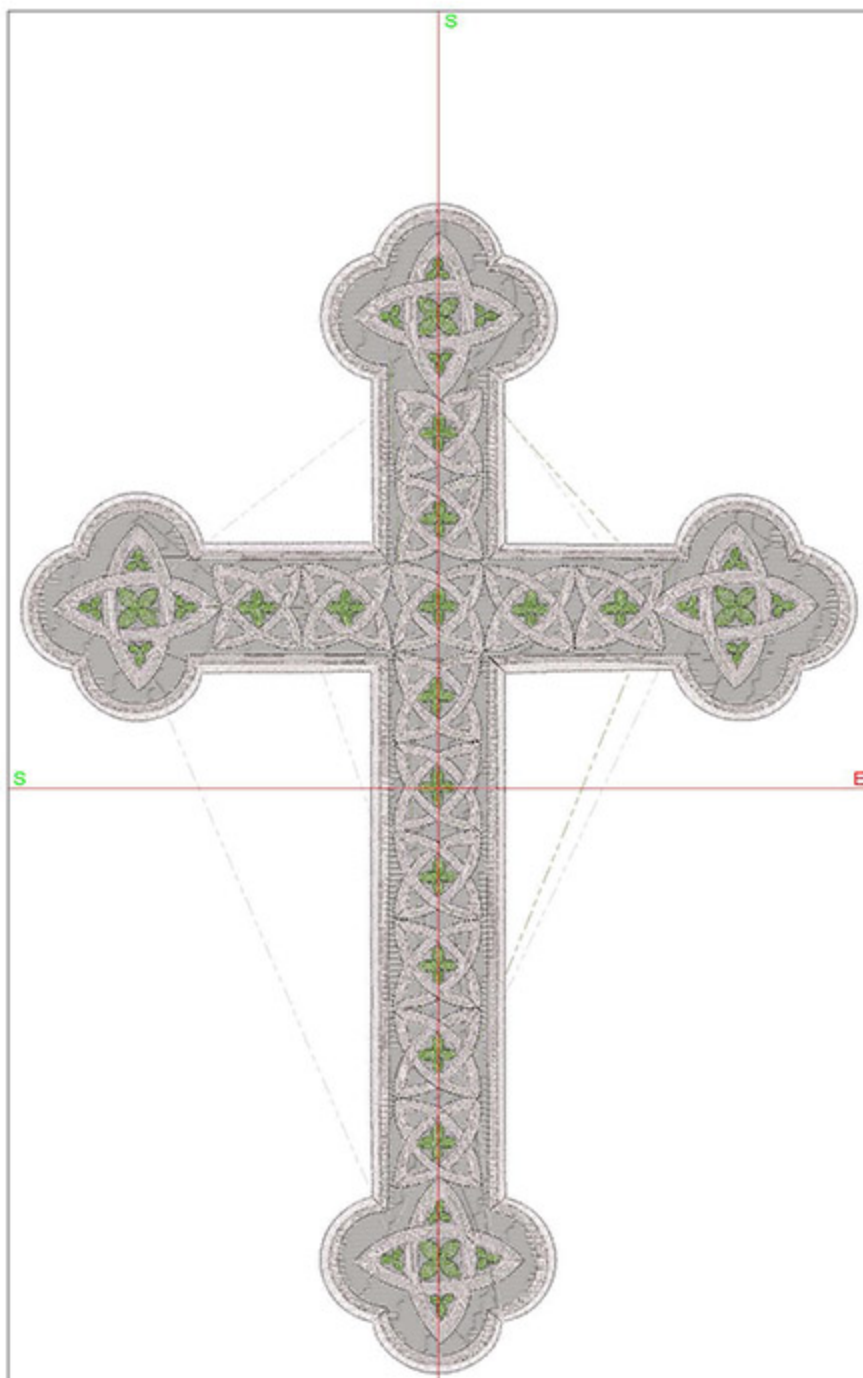

Design Worksheet

Zoom: 1.12

BERNINA Embroidery
Software DesignerPlus

Name: CIDCelticSpring5x7.ART

Height: 175.0 mm

Width: 120.7 mm

Stitches: 25689

Colors: 3

Color changes: 2

Trims: 58

Machine format: Bernina

Hoop: Medium (180 x 130)

Total bobbin: 48.03m

Color Sequence:

#	Color	Code	Name	Chart
1.	1	1539	Stone	Madeira Polyneon
2.	3	1648	Celery	Madeira Polyneon
3.	2	1660	Sand Castle	Madeira Polyneon

Machine runtime:

Module	Runtime (hr:min:sec)
Default	1:11:16

Design Worksheet

Zoom: 0.98

BERNINA Embroidery
Software DesignerPlus

Name: CIDCelticSpring6x8.ART

Height: 200.0 mm
Width: 137.9 mm
Stitches: 30125
Colors: 3
Color changes: 2
Trims: 61
Machine format: Bernina
Hoop: Medium (180 x 130)
Total bobbin: 61.44m