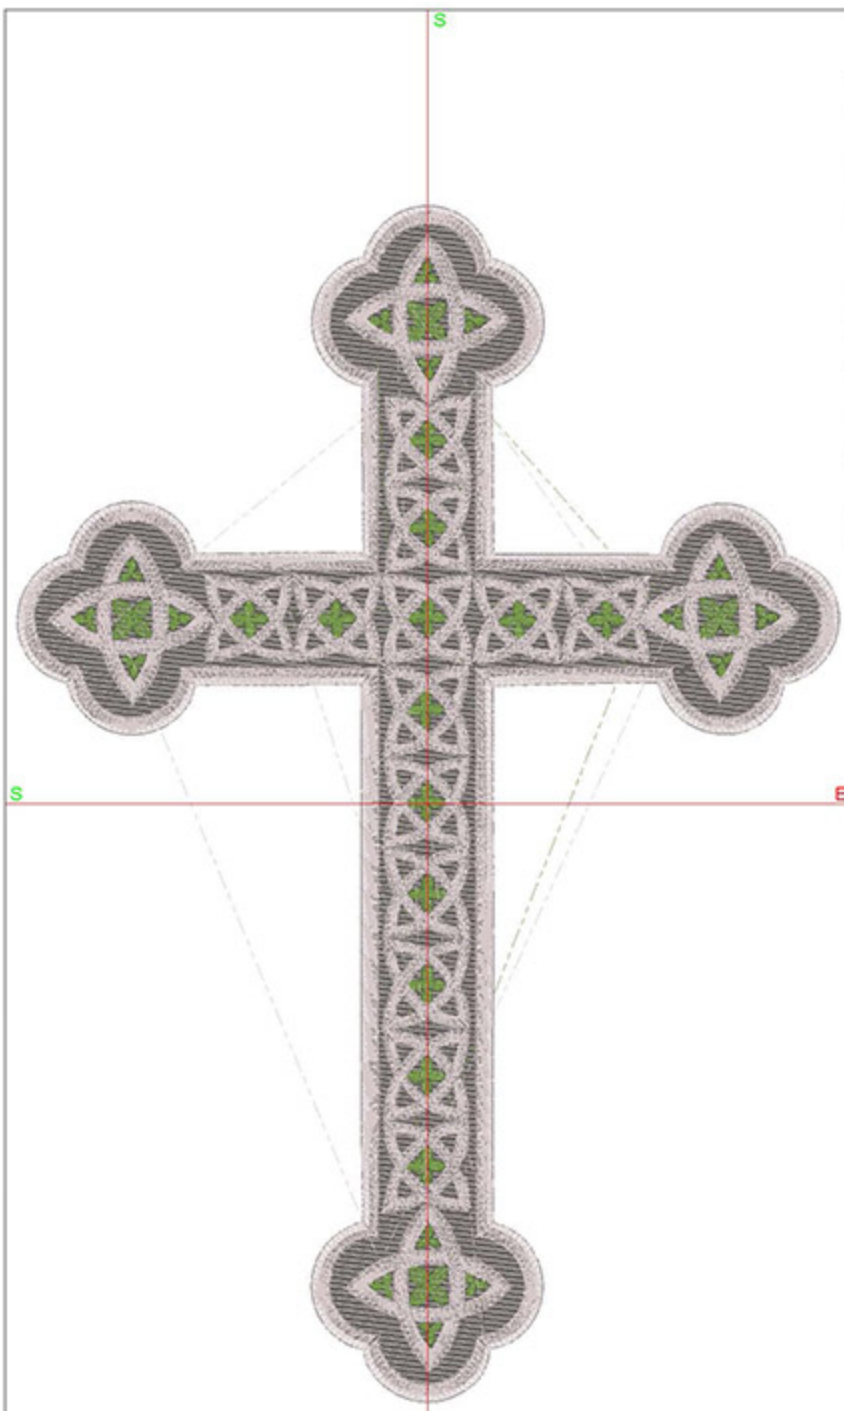

Machine runtime:

Module	Runtime (hr:min:sec)
Default	1:45:36

Design Worksheet

Zoom: 0.65

BERNINA Embroidery
Software DesignerPlus

Name: CIDCelticSpring12x12.AR
T

Height: 300.0 mm
Width: 206.8 mm
Stitches: 50991
Colors: 3
Color changes: 2
Trims: 75
Machine format: Bernina
Hoop: Medium (180 x 130)
Total bobbin: 132.61m