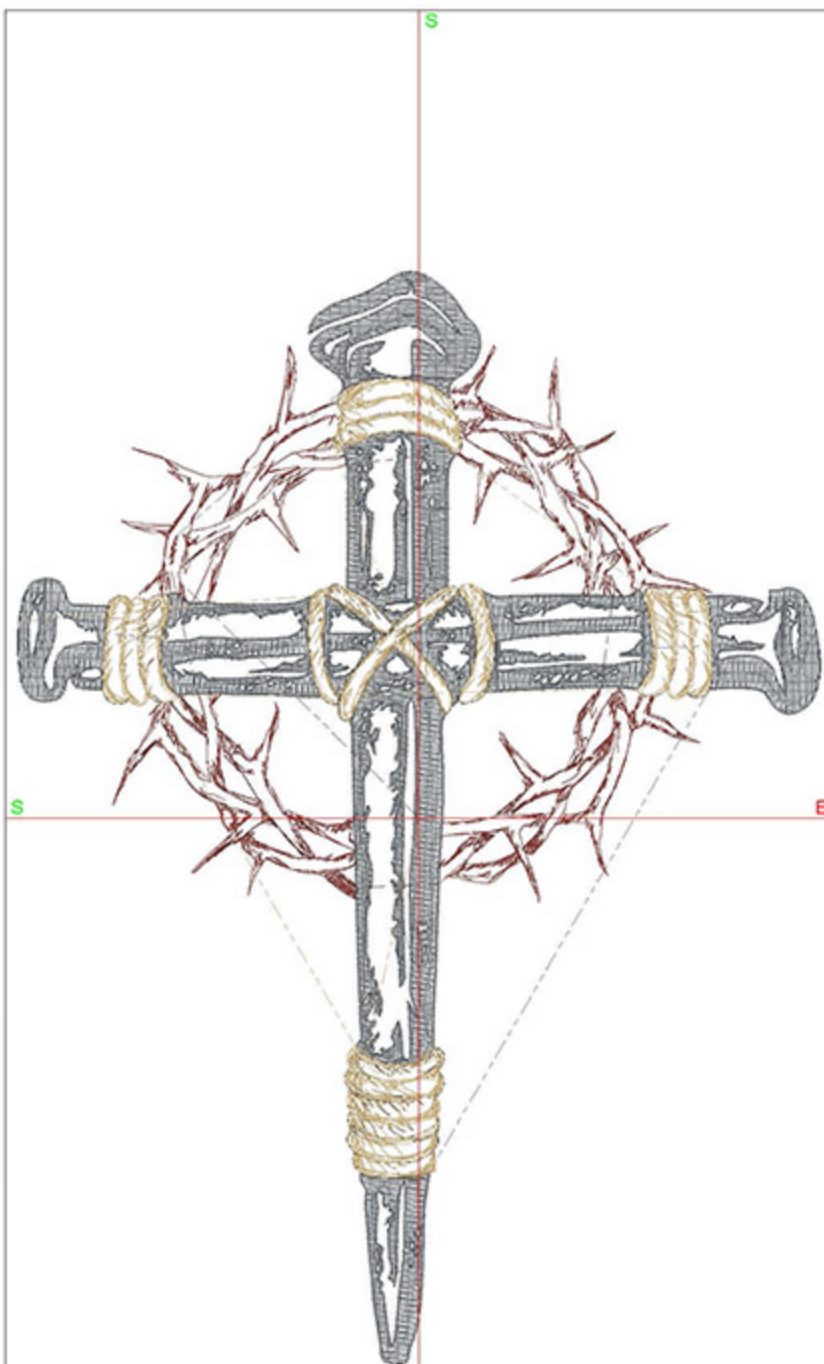

Design Worksheet

Zoom: 1.01

BERNINA Embroidery
Software DesignerPlus

Name: CIDCrownofThorns5x7.ART

Height: 174.5 mm
 Width: 124.9 mm
 Stitches: 27419
 Colors: 3
 Color changes: 2
 Trims: 16
 Machine format: Bernina
 Hoop: Medium (180 x 130)
 Total bobbin: 29.94m