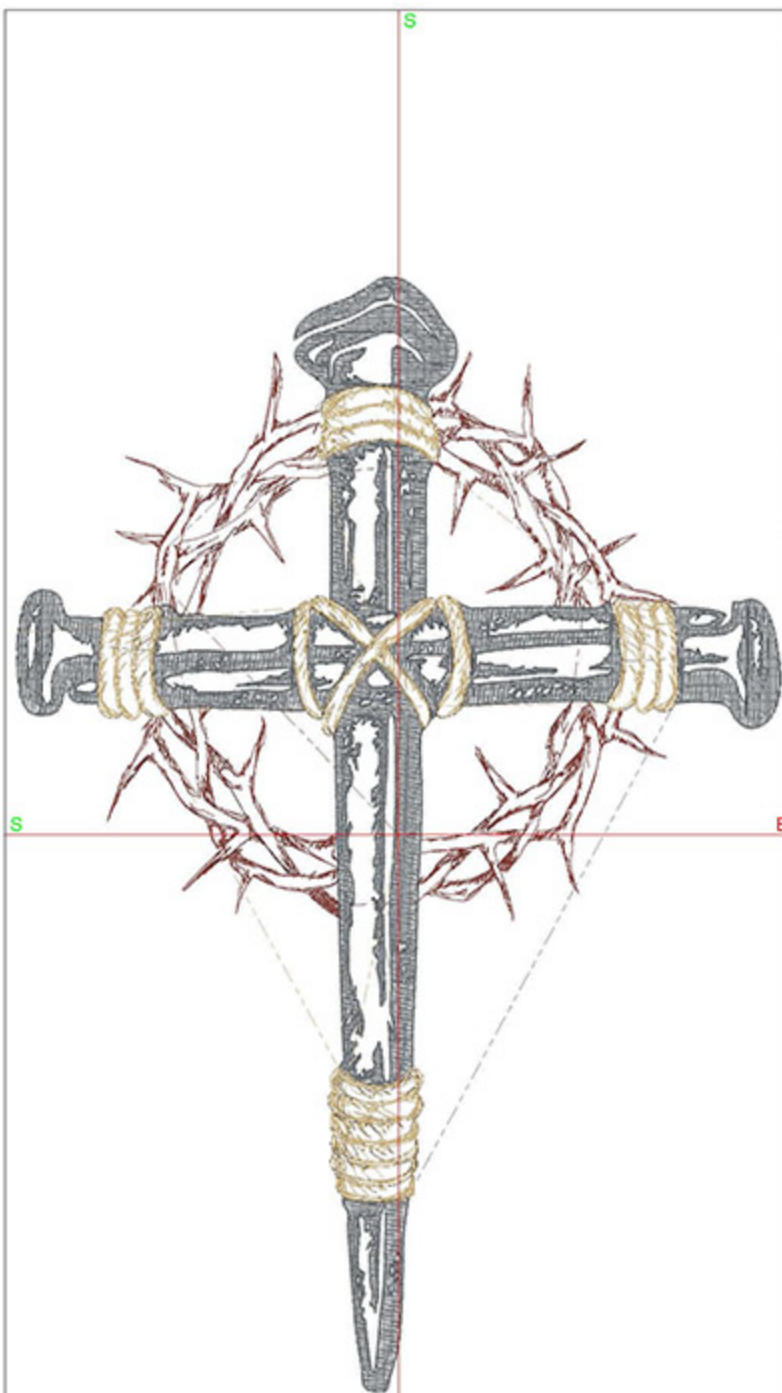

Design Worksheet

Zoom: 1.01

BERNINA Embroidery
Software DesignerPlus

Name: CIDCrownofThorns5x7.ART

Height: 174.5 mm
 Width: 124.9 mm
 Stitches: 27419
 Colors: 3
 Color changes: 2
 Trims: 16
 Machine format: Bernina
 Hoop: Medium (180 x 130)
 Total bobbin: 29.94m

Design Worksheet

Zoom: 0.88

BERNINA Embroidery
Software DesignerPlus

Name: CIDCrownofThorns6x8.ART

Height: 199.5 mm

Width: 142.8 mm

Stitches: 30867

Colors: 3