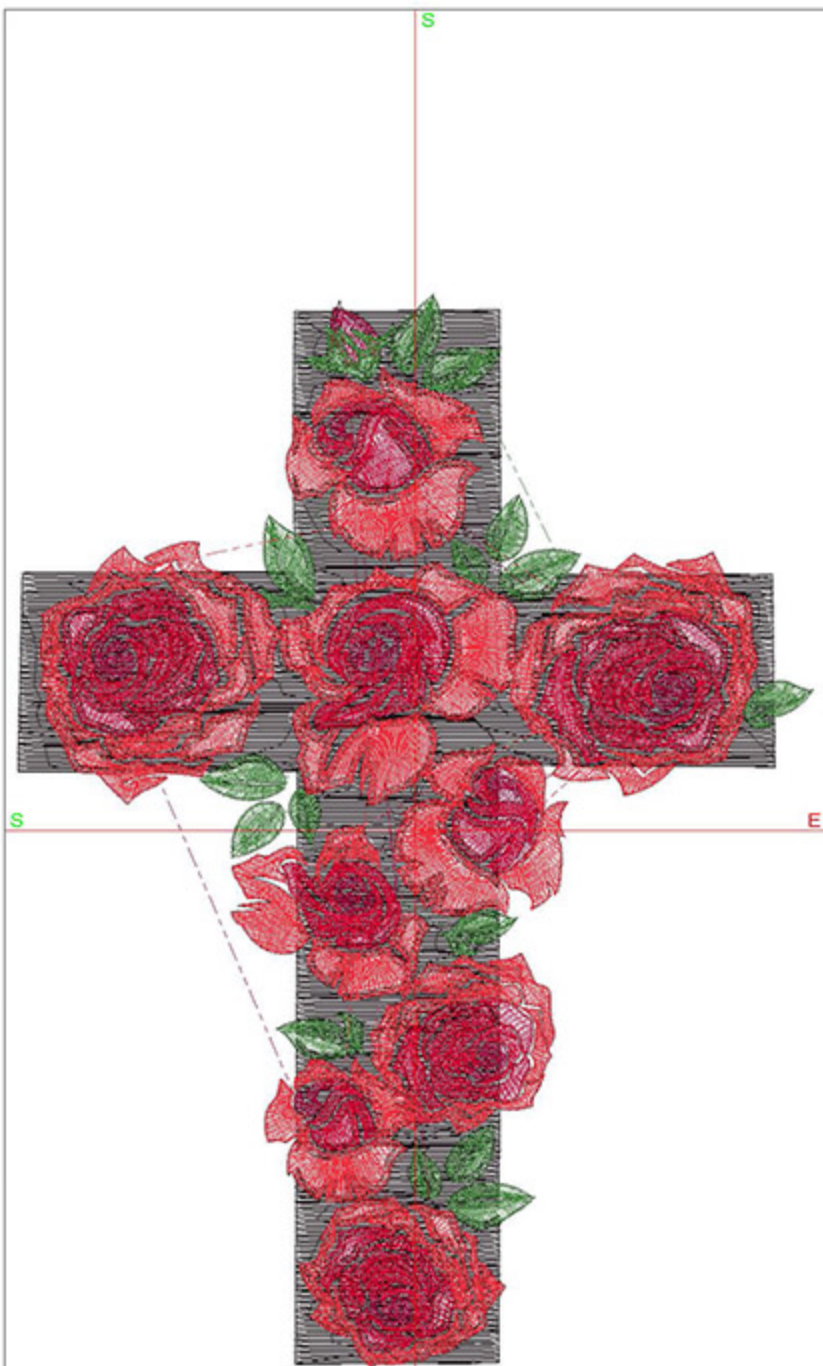

Design Worksheet

Zoom: 0.97

BERNINA Embroidery
Software DesignerPlus

Name: CIDRosesCross5x7.ART

Height: 174.9 mm
 Width: 124.6 mm
 Stitches: 49287
 Colors: 5
 Color changes: 5
 Trims: 44
 Machine format: Bernina
 Hoop: Medium (180 x 130)
 Total bobbin: 75.78m

Machine runtime:

Module	Runtime (hr:min:sec)
Default	2:00:47

Design Worksheet

Zoom: 0.85

BERNINA Embroidery
Software DesignerPlus

Name: CIDRosesCross6x8.ART

Height: 199.8 mm

Width: 142.4 mm