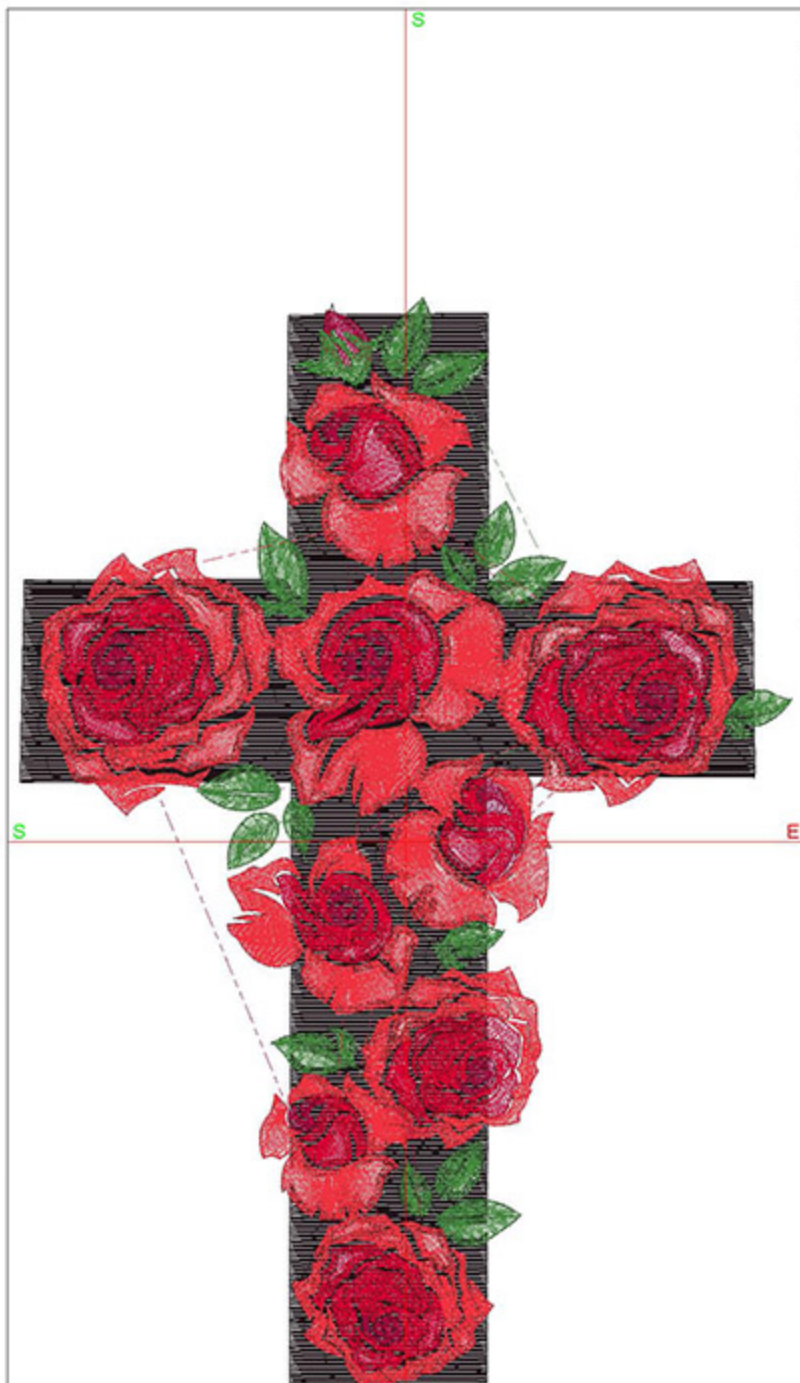

Design Worksheet

Zoom: 0.97

BERNINA Embroidery
Software DesignerPlus

Name: CIDRosesCross5x7.ART

Height: 174.9 mm
 Width: 124.6 mm
 Stitches: 49287
 Colors: 5
 Color changes: 5
 Trims: 44
 Machine format: Bernina
 Hoop: Medium (180 x 130)
 Total bobbin: 75.78m

Machine runtime:

Module **Runtime (hr:min:sec)**

Default 2:19:58

Design Worksheet

Zoom: 0.68

BERNINA Embroidery
Software DesignerPlus

Name: CIDRosesCross8x10.ART

Height: 249.9 mm
 Width: 178.0 mm
 Stitches: 76554
 Colors: 5
 Color changes: 5
 Trims: 48
 Machine format: Bernina
 Hoop: Medium (180 x 130)
 Total bobbin: 141.57m