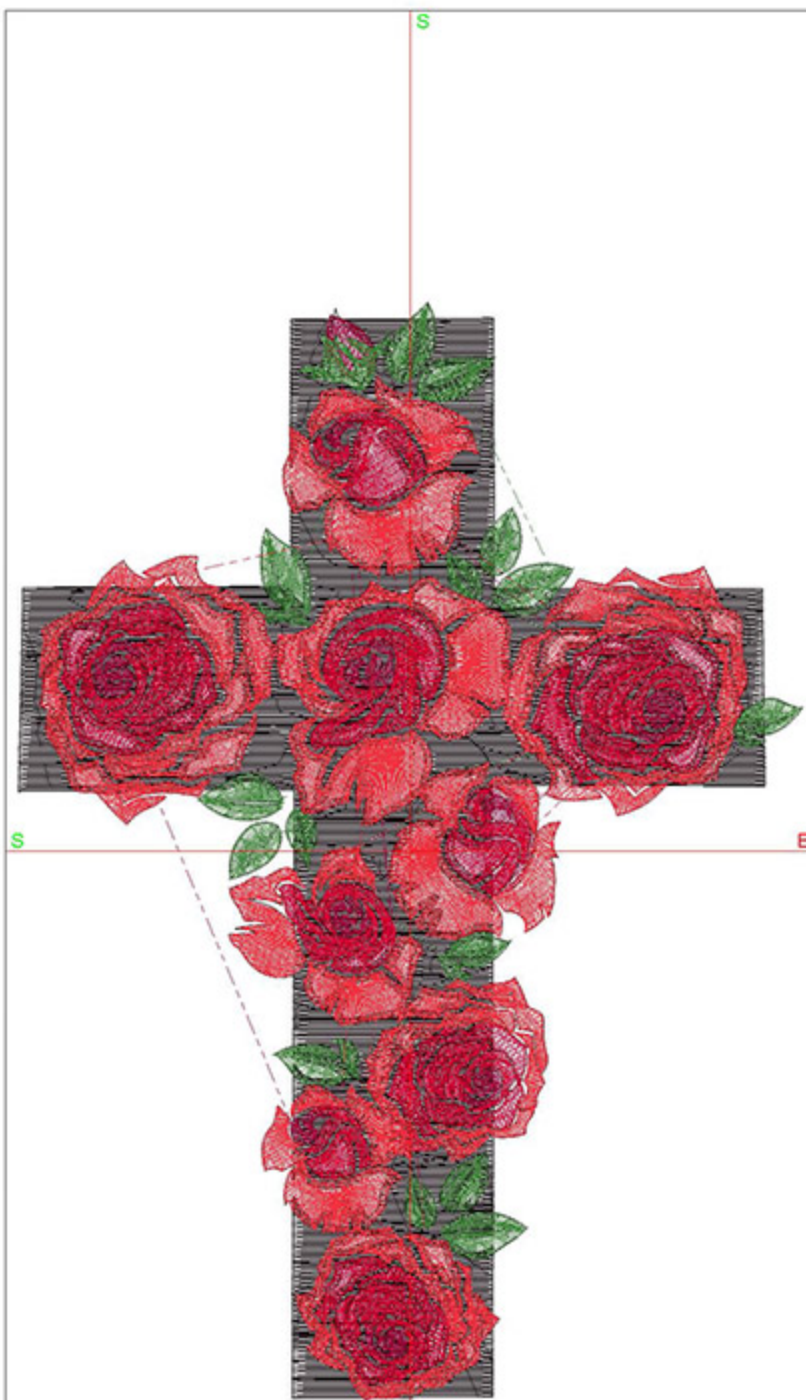

Design Worksheet

Zoom: 0.97

BERNINA Embroidery
Software DesignerPlus

Name: CIDRosesCross5x7.ART

Height: 174.9 mm
 Width: 124.6 mm
 Stitches: 49287
 Colors: 5
 Color changes: 5
 Trims: 44
 Machine format: Bernina
 Hoop: Medium (180 x 130)
 Total bobbin: 75.78m

Machine runtime:

Module	Runtime (hr:min:sec)
Default	2:00:47

Design Worksheet

Zoom: 0.85

BERNINA Embroidery
Software DesignerPlus

Name: CIDRosesCross6x8.ART

Height: 199.8 mm

Width: 142.4 mm

Stitches: 57813

Colors: 5

Color changes: 5

Trims: 45

Machine format: Bernina

Hoop: Medium (180 x 130)

Total bobbin: 95.40m

Color Sequence: