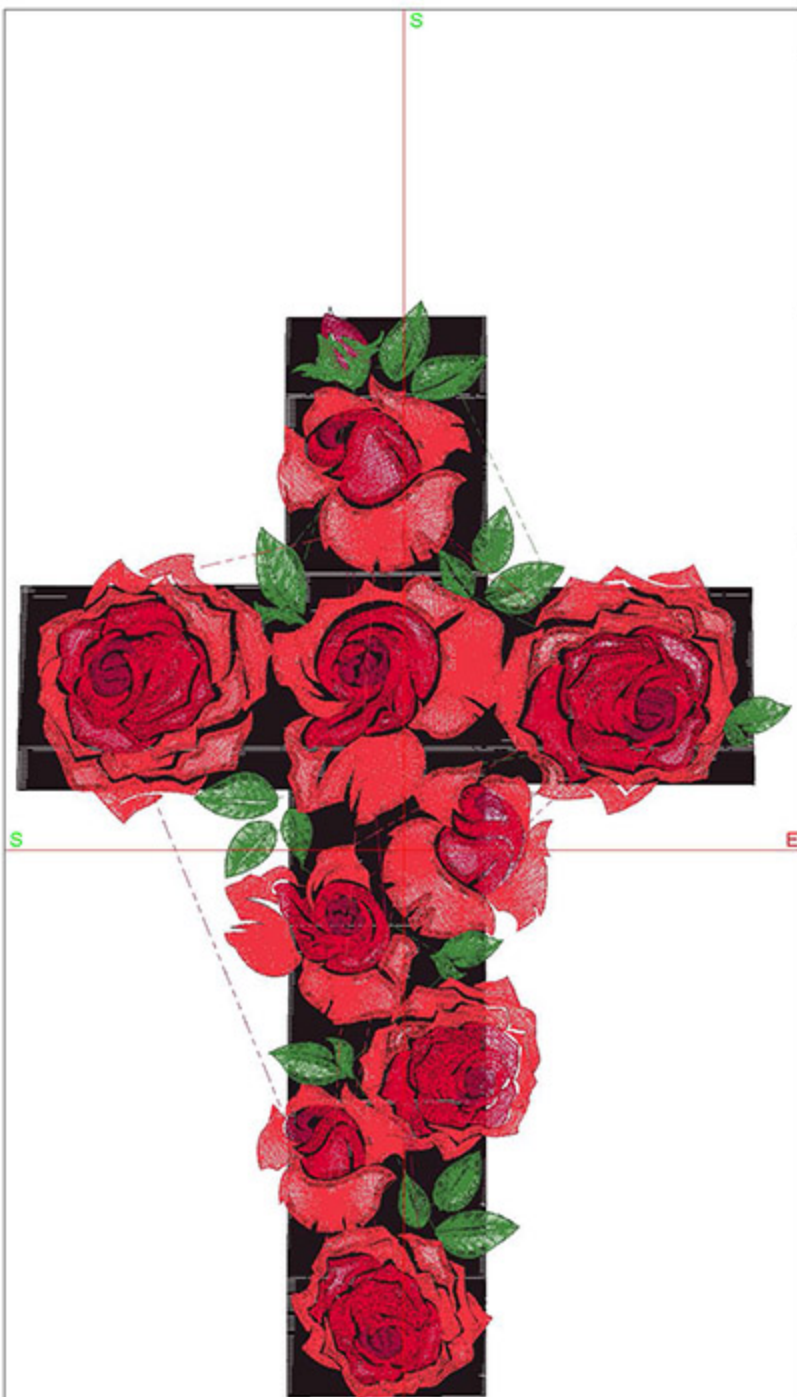

Design Worksheet

Zoom: 0.97

BERNINA Embroidery
Software DesignerPlus

Name: CIDRosesCross5x7.ART

Height: 174.9 mm
 Width: 124.6 mm
 Stitches: 49287
 Colors: 5
 Color changes: 5
 Trims: 44
 Machine format: Bernina
 Hoop: Medium (180 x 130)
 Total bobbin: 75.78m

Stitches: 57813

Colors: 5

Color changes: 5

Trims: 45

Machine format: Bernina

Hoop: Medium (180 x 130)

Total bobbin: 95.40m

Color Sequence:

Machine runtime:

Module **Runtime (hr:min:sec)**

Default 2:19:58

Design Worksheet

Zoom: 0.68

BERNINA Embroidery
Software DesignerPlus

Name: CIDRosesCross8x10.ART

Height: 249.9 mm
 Width: 178.0 mm
 Stitches: 76554
 Colors: 5
 Color changes: 5
 Trims: 48
 Machine format: Bernina
 Hoop: Medium (180 x 130)
 Total bobbin: 141.57m

Machine runtime:

Module	Runtime (hr:min:sec)
Default	3:02:20

Design Worksheet

Zoom: 0.57

BERNINA Embroidery
Software DesignerPlus

Name: CIDRosesCross12x12.ART

Height: 300.1 mm
 Width: 213.8 mm
 Stitches: 97978
 Colors: 5
 Color changes: 5
 Trims: 50
 Machine format: Bernina
 Hoop: Medium (180 x 130)
 Total bobbin: 197.25m