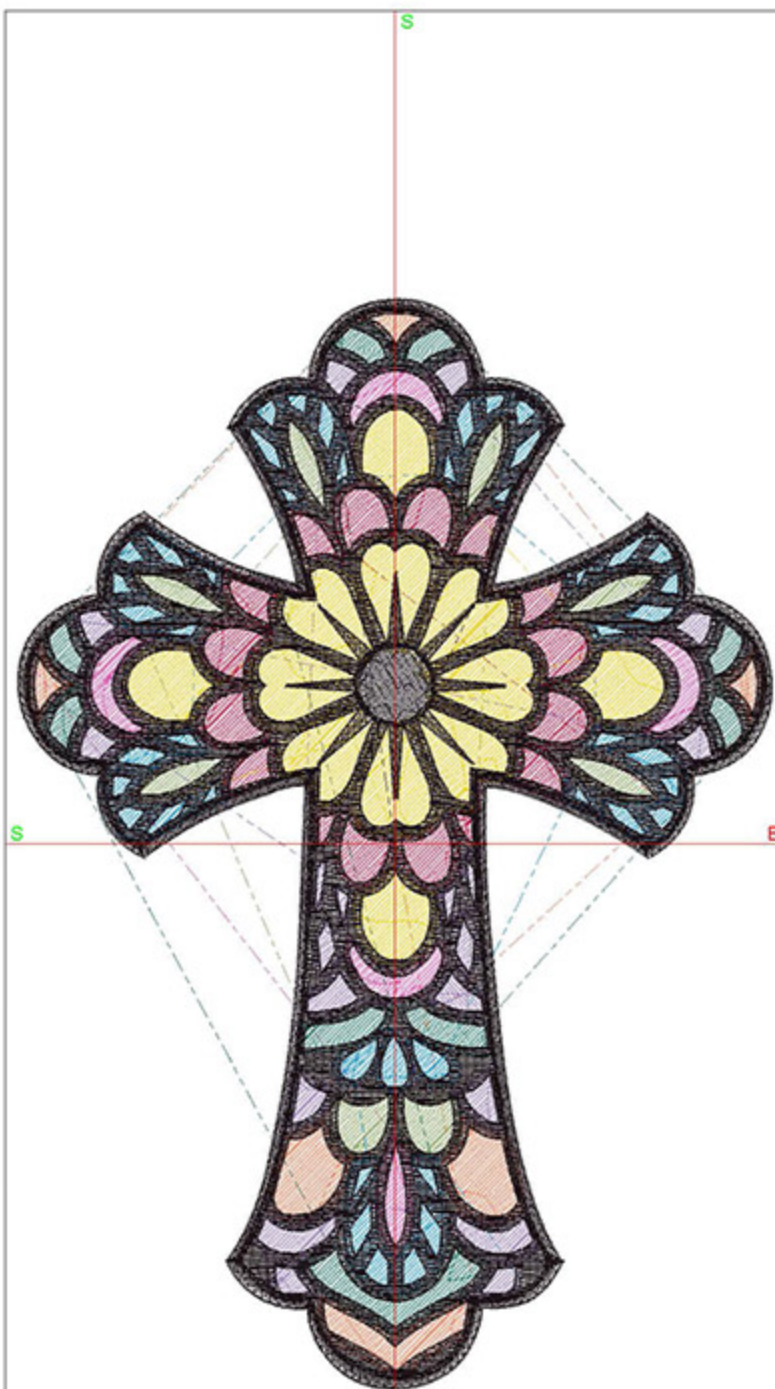

Design Worksheet

Zoom: 0.97

BERNINA Embroidery
Software DesignerPlus

Name: CIDStainedGlassCross5x7.ART

Height: 175.0 mm
 Width: 124.5 mm
 Stitches: 39170
 Colors: 9
 Color changes: 8
 Trims: 48
 Machine format: Bernina
 Hoop: Medium (180 x 130)
 Total bobbin: 64.16m

Machine runtime:

Module	Runtime (hr:min:sec)
Default	1:39:41

Design Worksheet

Zoom: 0.85

BERNINA Embroidery
Software DesignerPlus

Name: CIDStainedGlassCross6x8.ART

Height: 200.0 mm
 Width: 142.3 mm
 Stitches: 46076
 Colors: 9
 Color changes: 8
 Trims: 51
 Machine format: Bernina
 Hoop: Medium (180 x 130)
 Total bobbin: 80.85m

Machine runtime:

Module	Runtime (hr.min:sec)
Default	1:55:44

Design Worksheet

Zoom: 0.68

BERNINA Embroidery
Software DesignerPlus

Name: CIDStainedGlassCross8x10.ART

Height: 250.0 mm
 Width: 177.8 mm
 Stitches: 61365
 Colors: 9
 Color changes: 8
 Trims: 53
 Machine format: Bernina
 Hoop: Medium (180 x 130)
 Total bobbin: 119.80m