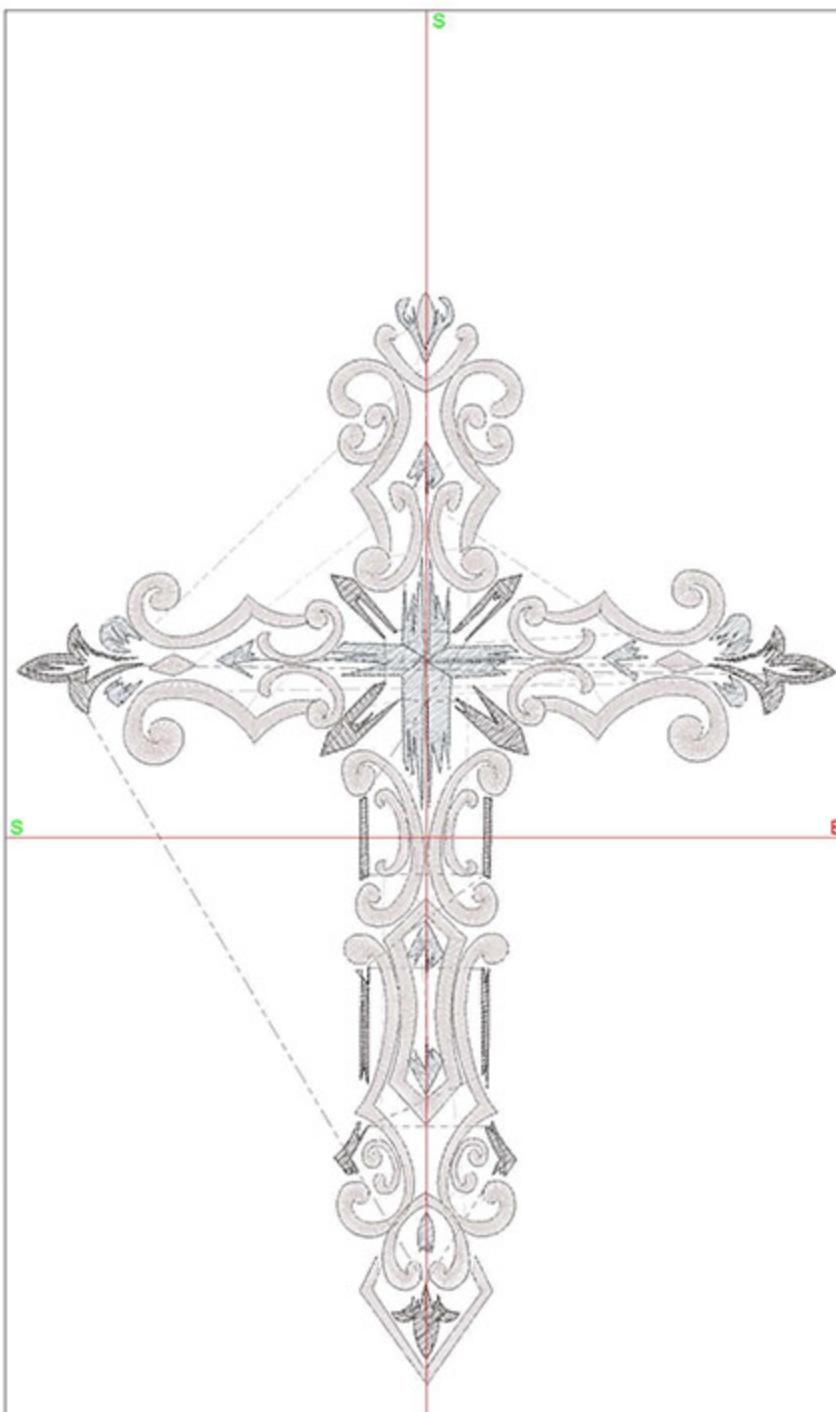

Design Worksheet

Zoom: 0.98

BERNINA Embroidery
Software DesignerPlus

Name: CIDWeathered5x7.ART

Height: 174.9 mm

Width: 133.7 mm

Stitches: 10102

Colors: 3

Color changes: 2

Trims: 41

Machine format: Bernina

Hoop: Medium (180 x 130)

Total bobbin: 14.37m

Color Sequence:

#	Color	Code	Name	Chart
1.	5	1505	Polished Silver	Madeira Polyneon
2.	1	1539	Stone	Madeira Polyneon
3.	2	1660	Sand Castle	Madeira Polyneon

Machine runtime:

Module **Runtime (hr:min:sec)**

Default 0:32:35

Design Worksheet

Zoom: 0.86

BERNINA Embroidery
Software DesignerPlus

Name: CIDWeathered6x8.ART

Height: 200.0 mm
Width: 153.0 mm
Stitches: 11679
Colors: 3
Color changes: 2
Trims: 42
Machine format: Bernina
Hoop: Medium (180 x 130)
Total bobbin: 18.34m

Design Worksheet

Zoom: 0.69

BERNINA Embroidery
Software DesignerPlus

Name: CIDWeathered8x10.ART

Height: 250.0 mm
 Width: 191.3 mm
 Stitches: 14959
 Colors: 3
 Color changes: 2
 Trims: 43
 Machine format: Bernina
 Hoop: Medium (180 x 130)
 Total bobbin: 28.06m