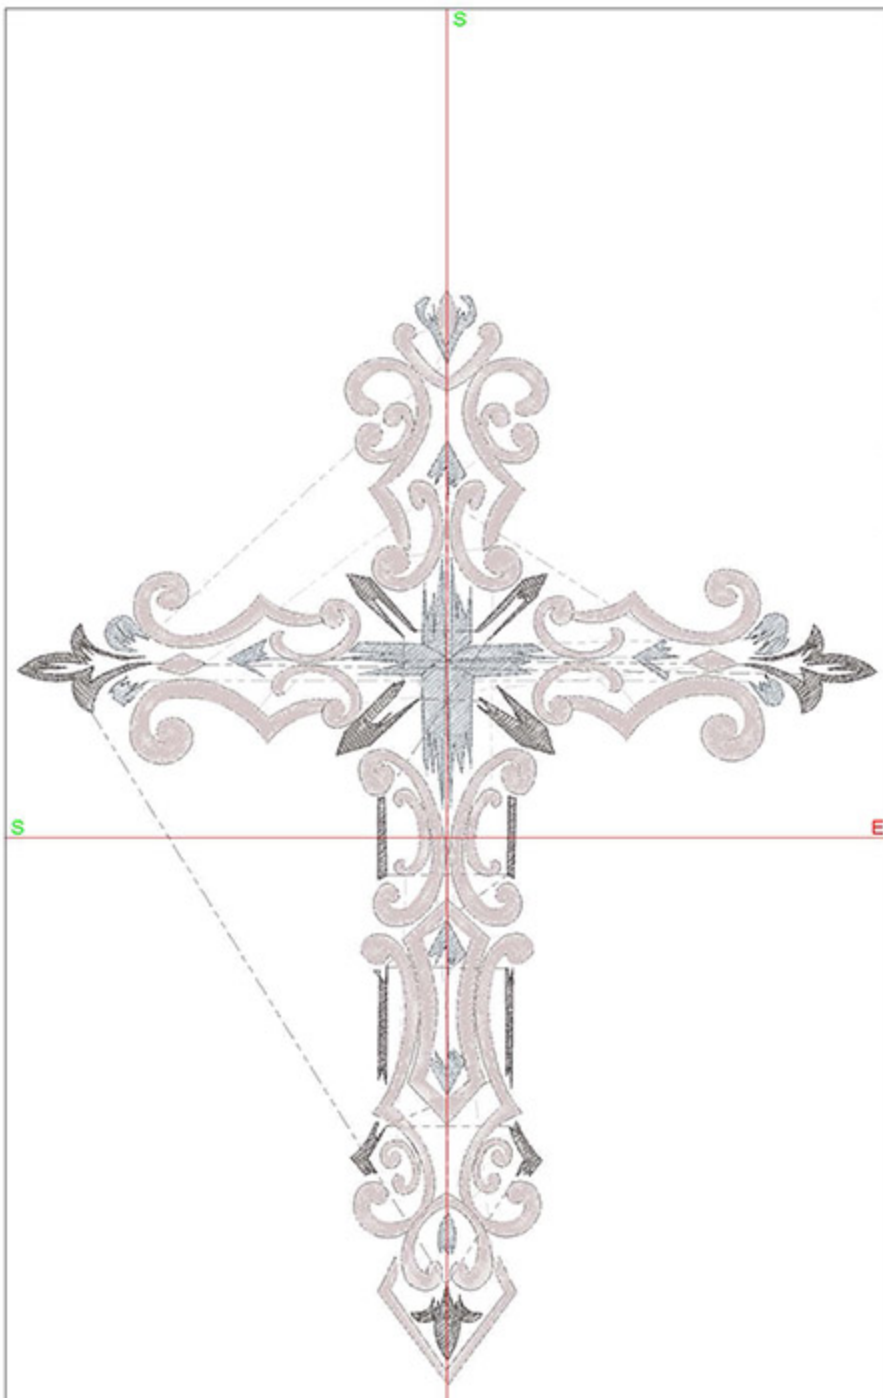

Design Worksheet

Zoom: 0.98

BERNINA Embroidery
Software DesignerPlus

Name: CIDWeathered5x7.ART

Height: 174.9 mm

Width: 133.7 mm

Stitches: 10102

Colors: 3

Machine runtime:

Module **Runtime (hr:min:sec)**

Default 0:32:35

Design Worksheet

Zoom: 0.86

BERNINA Embroidery
Software DesignerPlus

Name: CIDWeathered6x8.ART

Height: 200.0 mm
Width: 153.0 mm
Stitches: 11679
Colors: 3
Color changes: 2
Trims: 42
Machine format: Bernina
Hoop: Medium (180 x 130)
Total bobbin: 18.34m

Design Worksheet

Zoom: 0.69

BERNINA Embroidery
Software DesignerPlus

Name: CIDWeathered8x10.ART

Height: 250.0 mm
 Width: 191.3 mm
 Stitches: 14959
 Colors: 3
 Color changes: 2
 Trims: 43
 Machine format: Bernina
 Hoop: Medium (180 x 130)
 Total bobbin: 28.06m

Design Worksheet

Zoom: 0.57

BERNINA Embroidery
Software DesignerPlus

Name: CIDWeathered12x12.ART

Height: 299.9 mm
 Width: 229.6 mm
 Stitches: 18344
 Colors: 3
 Color changes: 2
 Trims: 41
 Machine format: Bernina
 Hoop: Medium (180 x 130)
 Total bobbin: 40.07m