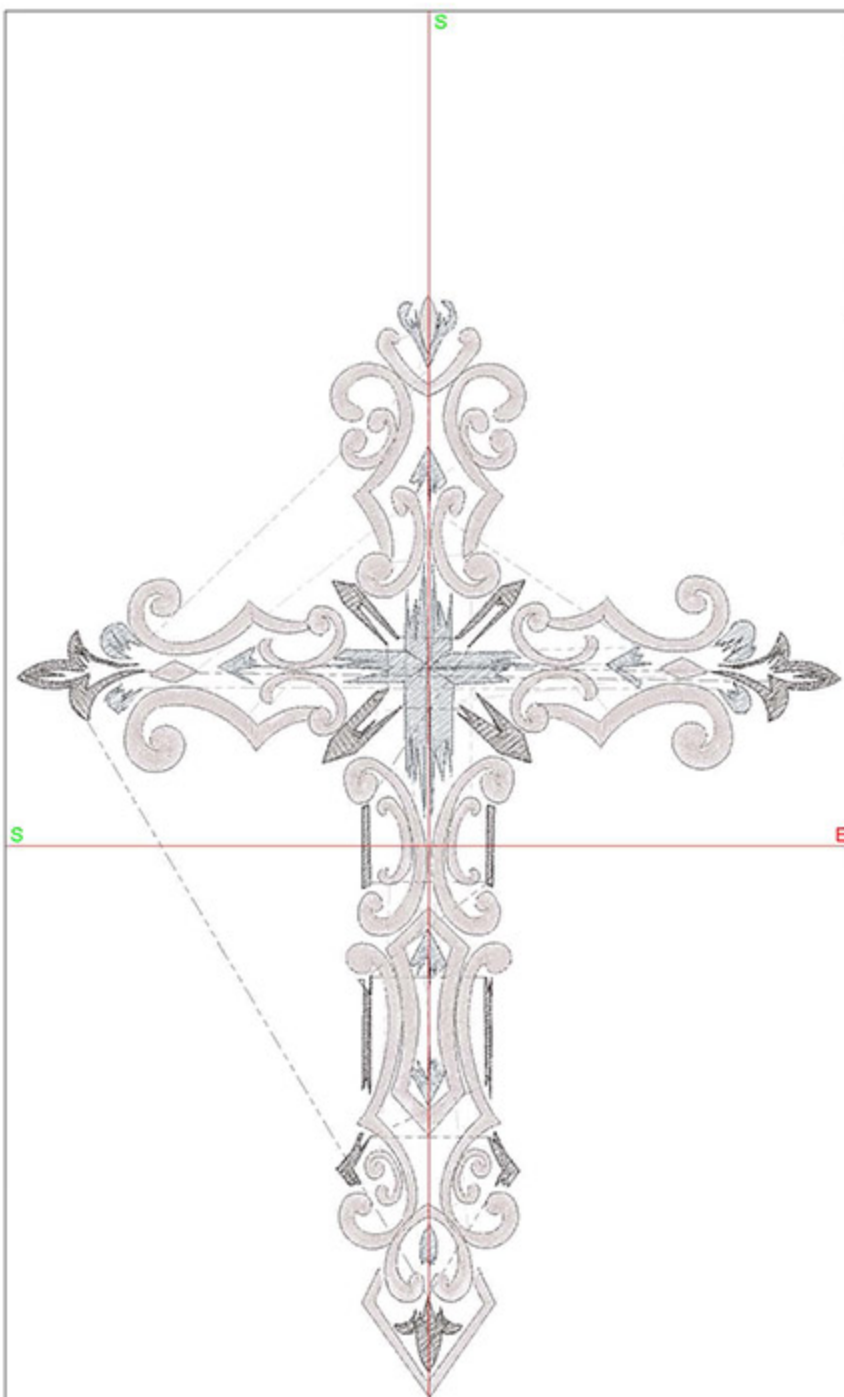

Design Worksheet

Zoom: 0.98

BERNINA Embroidery
Software DesignerPlus

Name: CIDWeathered5x7.ART

Height: 174.9 mm

Width: 133.7 mm

Stitches: 10102

Colors: 3

Machine runtime:

Module **Runtime (hr:min:sec)**

Default 0:32:35

Design Worksheet

Zoom: 0.86

BERNINA Embroidery
Software DesignerPlus

Name: CIDWeathered6x8.ART

Height: 200.0 mm
Width: 153.0 mm
Stitches: 11679
Colors: 3
Color changes: 2
Trims: 42
Machine format: Bernina
Hoop: Medium (180 x 130)
Total bobbin: 18.34m

Design Worksheet

Zoom: 0.69

BERNINA Embroidery
Software DesignerPlus

Name: CIDWeathered8x10.ART

Height: 250.0 mm
 Width: 191.3 mm
 Stitches: 14959
 Colors: 3
 Color changes: 2
 Trims: 43
 Machine format: Bernina
 Hoop: Medium (180 x 130)
 Total bobbin: 28.06m