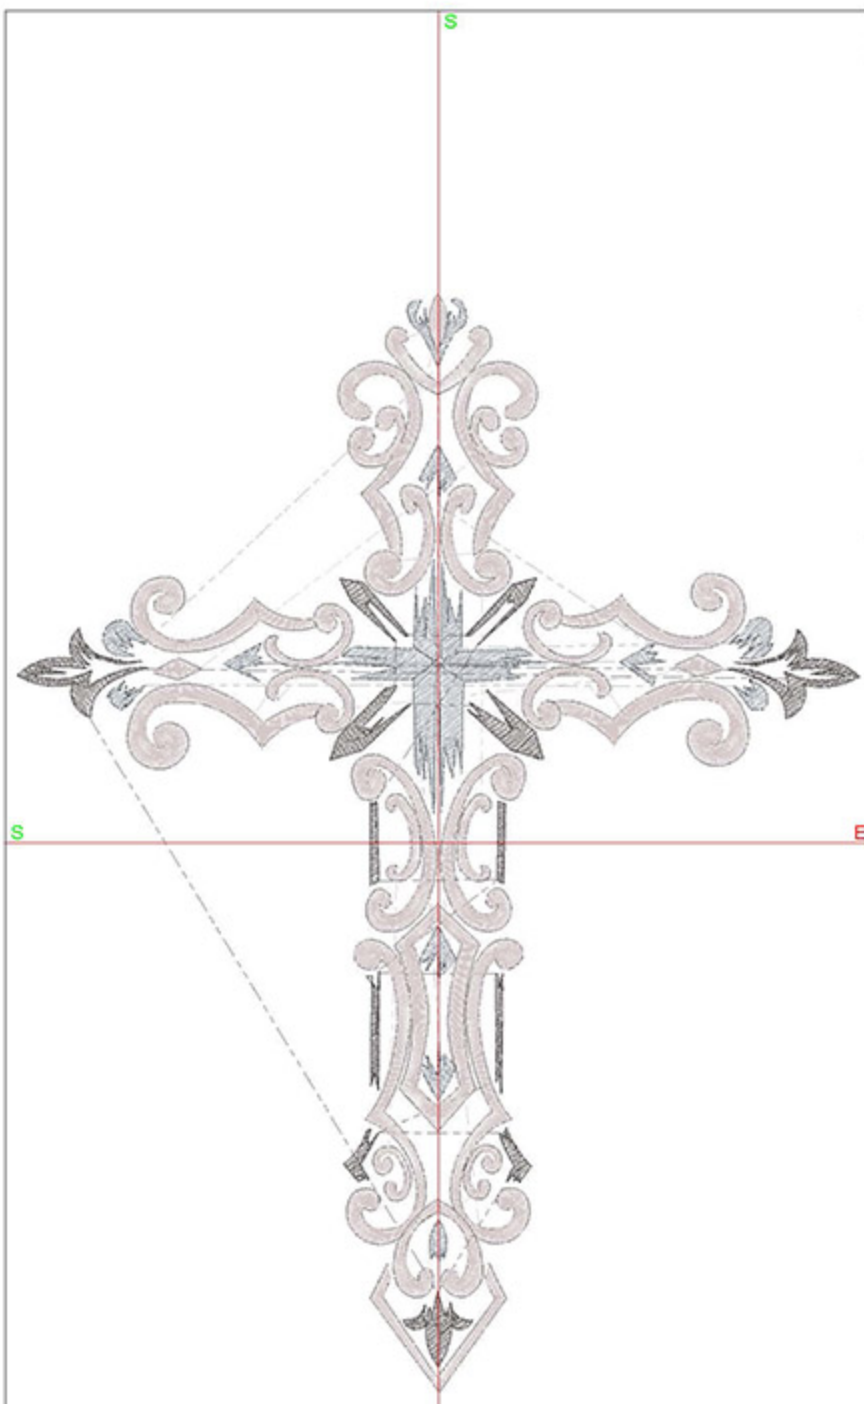

Design Worksheet

Zoom: 0.98

BERNINA Embroidery
Software DesignerPlus

Name: CIDWeathered5x7.ART

Height: 174.9 mm

Width: 133.7 mm

Stitches: 10102

Colors: 3

Machine runtime:

Module **Runtime (hr:min:sec)**

Default 0:32:35

Design Worksheet

Zoom: 0.86

BERNINA Embroidery
Software DesignerPlus

Name: CIDWeathered6x8.ART

Height: 200.0 mm
Width: 153.0 mm
Stitches: 11679
Colors: 3
Color changes: 2
Trims: 42
Machine format: Bernina
Hoop: Medium (180 x 130)
Total bobbin: 18.34m

Design Worksheet

Zoom: 0.69

BERNINA Embroidery
Software DesignerPlus

Name: CIDWeathered8x10.ART

Height: 250.0 mm
 Width: 191.3 mm
 Stitches: 14959
 Colors: 3
 Color changes: 2
 Trims: 43
 Machine format: Bernina
 Hoop: Medium (180 x 130)
 Total bobbin: 28.06m