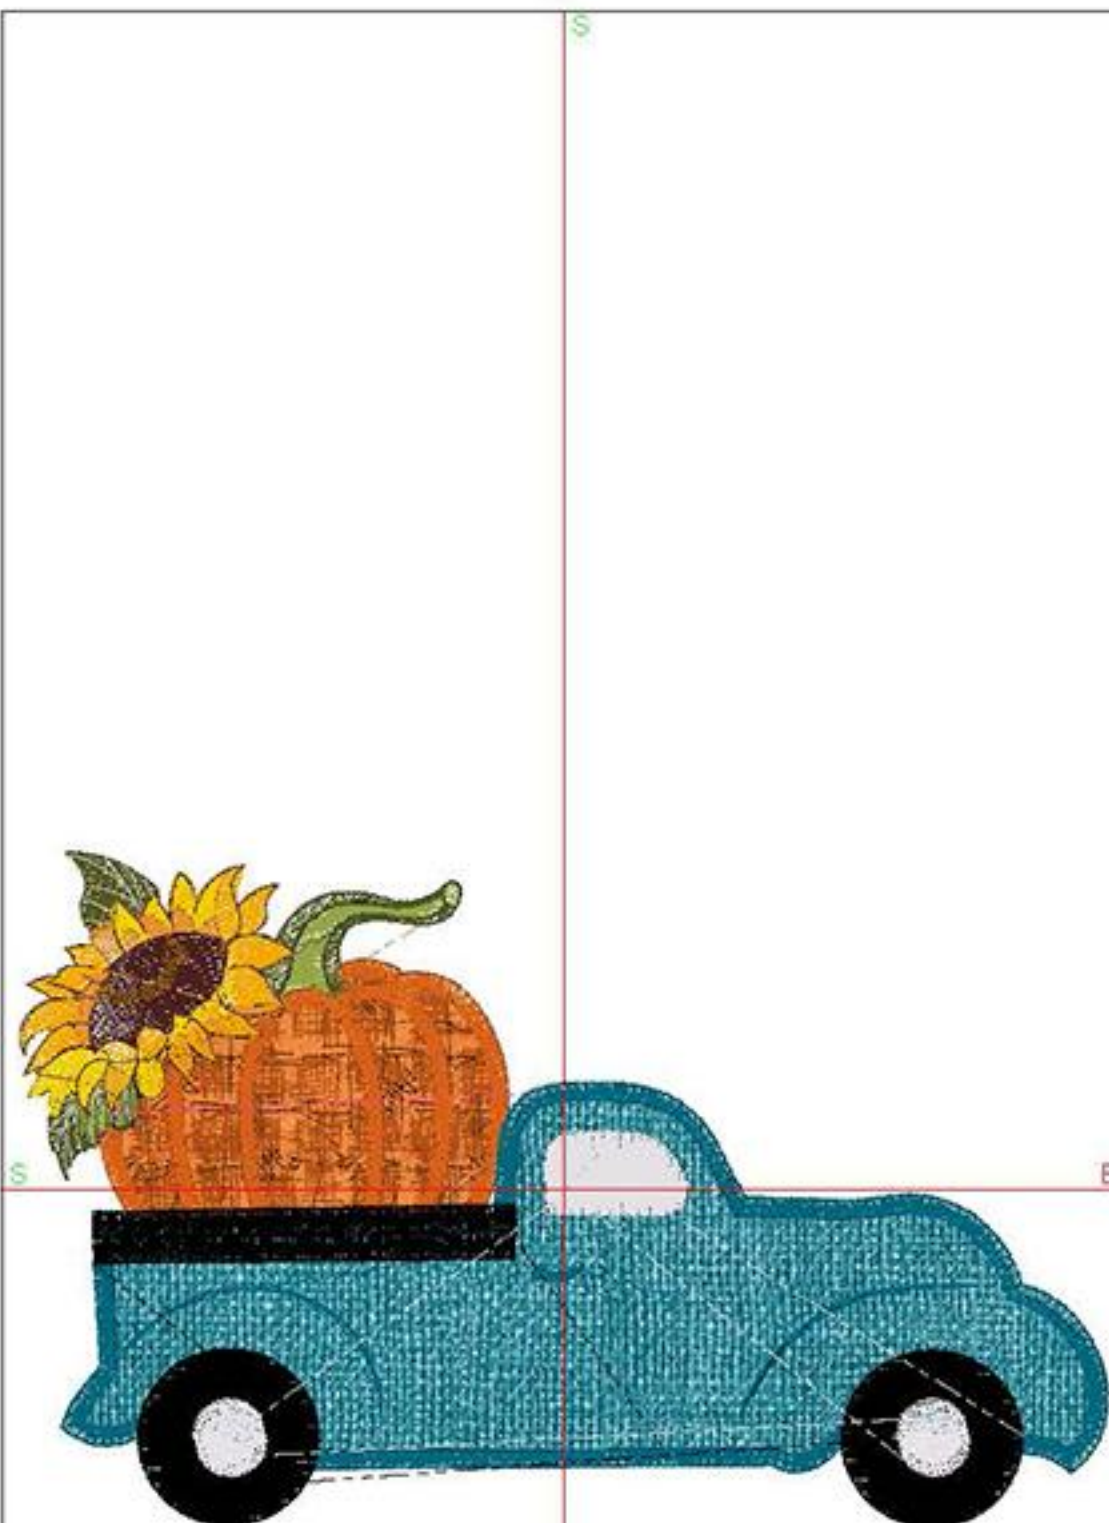

Design Worksheet

Zoom: 0.68

**BERNINA Embroidery Software DesignerPlus**

Name: FAPPumpkinTruck5x7.ART

Height: 109.9 mm  
 Width: 174.7 mm  
 Stitches: 16448  
 Colors: 16  
 Color changes: 21  
 Trims: 42  
 Machine format: Bernina  
 Hoop: Imperial Hoop 360 x 260  
 Total bobbin: 31.51m

Color Sequence:

#	Color	Code	Name	Chart
1.	57	1	Placement Line	Applique
2.	59	3	Tackdown	Applique
3.	1	1980	Sunflower	Madeira Polyneon
4.	13	1706	Canola	Madeira Neon Polyester
5.	6	1756	Palmetto	Madeira Neon Polyester
6.	5	1795	Night Meadows	Madeira Neon Polyester
7.	4	1621	Rust	Madeira Polyneon
8.	6	1756	Palmetto	Madeira Neon Polyester
9.	13	1706	Canola	Madeira Neon Polyester
10.	14	1812	Seashell	Madeira Neon Polyester
11.	8	1951	Pumpkin Chiffon	Madeira Polyneon
12.	9	1763		Madeira poly
13.	1	1980	Sunflower	Madeira Polyneon
14.	10	1659		Madeira Poly
15.	7	1758	Golden Cedar	Madeira Neon Polyester
16.	9	1763		Madeira poly
17.	12	1945	Cocoa Mulch	Madeira Neon Polyester
18.	57	1	Placement Line	Applique
19.	59	3	Tackdown	Applique
20.	11	1891	Teal Velvet	Madeira Polyneon
21.	2	1800	Emerald Black	Madeira Polyneon
22.	3	1801	Super White	Madeira Polyneon

Machine runtime:

Module	Runtime (hr:min:sec)
Default	0:49:35

Design Worksheet

Zoom: 0.59

**BERNINA** Embroidery  
Software DesignerPlus

Name: FAPPumpkinTruck6x8.ART

Height: 125.8 mm  
 Width: 199.9 mm  
 Stitches: 19381  
 Colors: 16  
 Color changes: 21  
 Trims: 42  
 Machine format: Bernina  
 Hoop: Imperial Hoop 360 x 260  
 Total bobbin: 40.11m