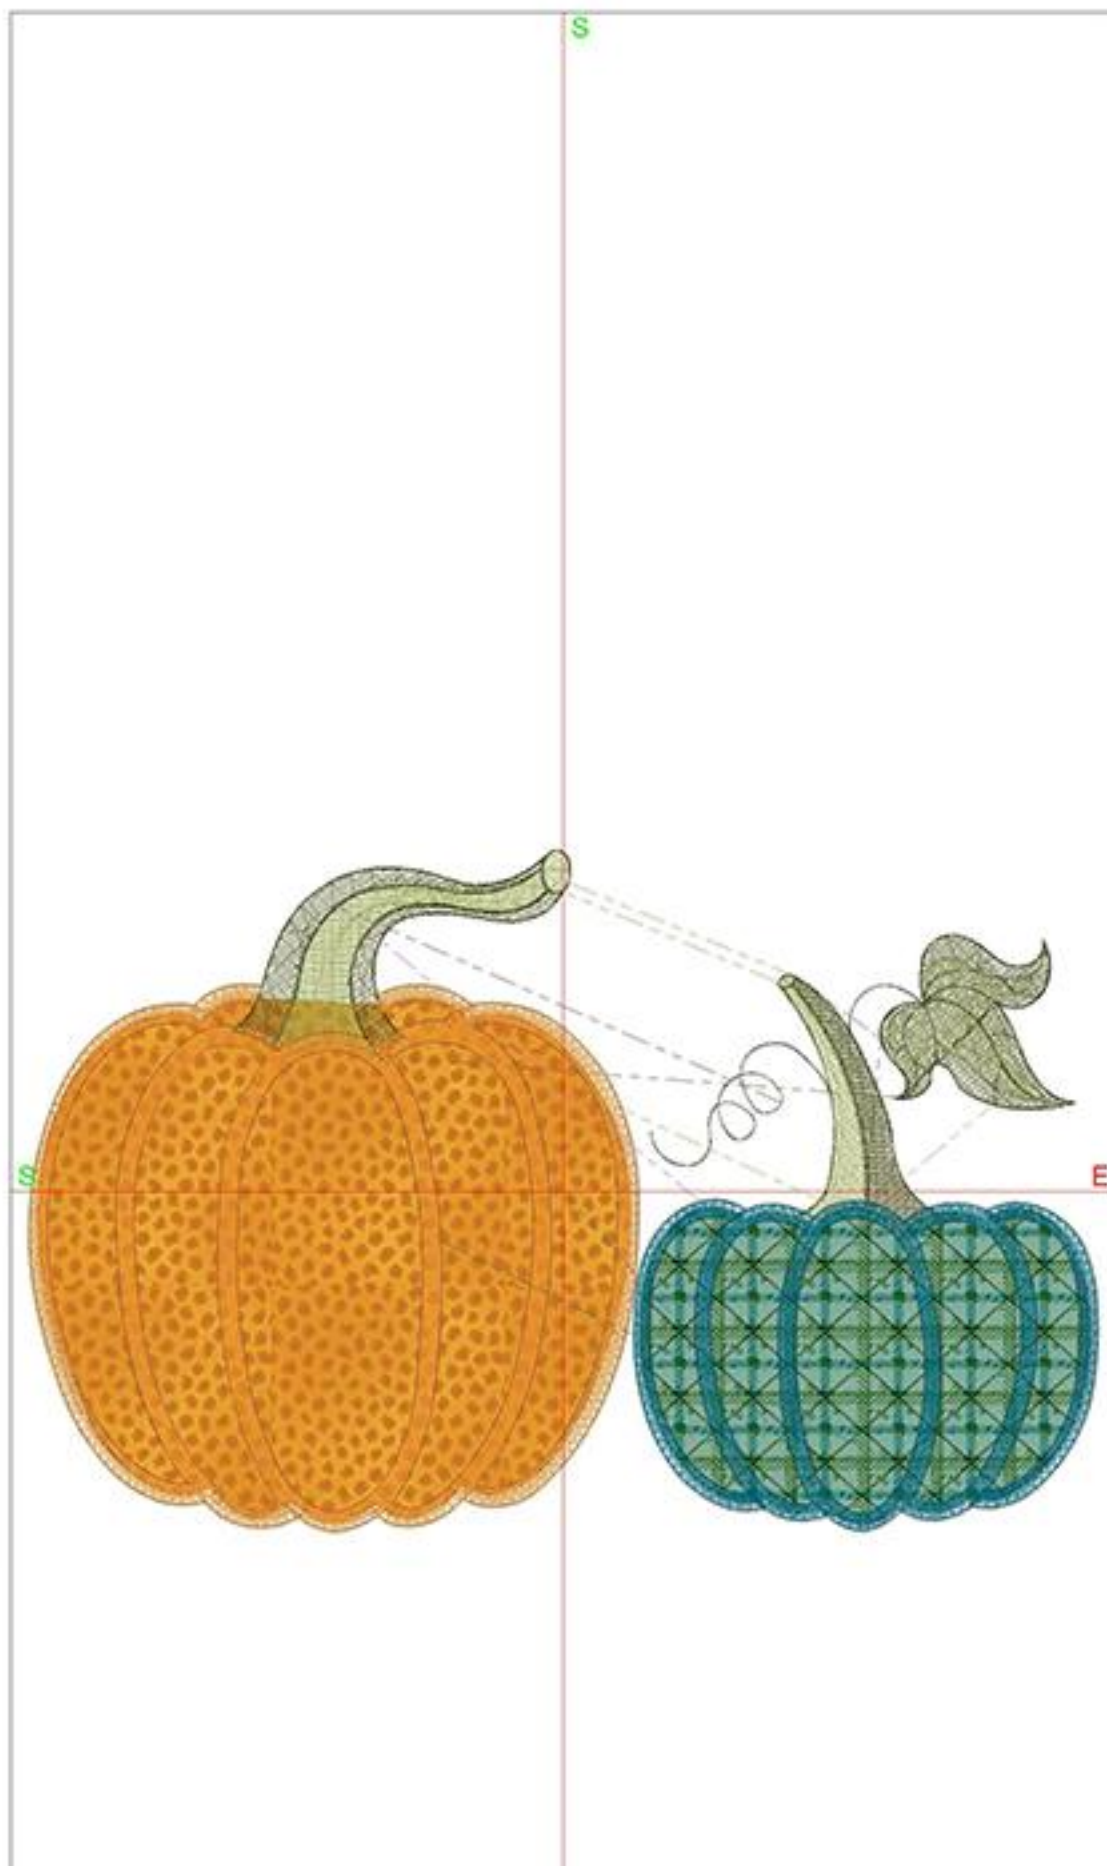

Design Worksheet

Zoom: 0.69

**BERNINA Embroidery
Software DesignerPlus**

Name: FAPTwoSinglePumpkins5x7.ART

Height: 110.1 mm
 Width: 175.0 mm
 Stitches: 14741
 Colors: 9
 Color changes: 10
 Trims: 17
 Machine format: Bernina
 Hoop: Imperial Hoop 360 x 260
 Total bobbin: 30.61m

Color Sequence:

#	Color	Code	Name	Chart
1.	12	1	Placement Line	Applique
2.	14	3	Tackdown	Applique
3.	11	1812	Seashell	Madeira Neon Polyester
4.	4	1756	Palmetto	Madeira Neon Polyester
5.	10	1706	Canola	Madeira Neon Polyester
6.	3	1795	Night Meadows	Madeira Neon Polyester
7.	12	1	Placement Line	Applique
8.	14	3	Tackdown	Applique
9.	31	31	Mint Green	BERNINA
10.	7	1763		Madeira poly
11.	16	1891	Teal Velvet	Madeira Polyneon

Machine runtime:

Module	Runtime (hr:min:sec)
Default	0:38:17

Design Worksheet

Zoom: 0.60

BERNINA Embroidery Software DesignerPlus

Name: FAPTTwoSinglePumpkins6x8.ART
60

Height: 125.8 mm
Width: 200.0 mm
Stitches: 17233
Colors: 9
Color changes: 10
Trims: 17
Machine format: Bernina
Hoop: Imperial Hoop 360 x 260
Total bobbin: 38.96m

Machine runtime:

Module	Runtime (hr:min:sec)
Default	0:43:49

Design Worksheet

Zoom: 0.48

BERNINA Embroidery Software DesignerPlus

Name: FAPTWOsinglePumpkins8x10.AR
T

Height: 157.3 mm
 Width: 250.0 mm
 Stitches: 22635
 Colors: 9
 Color changes: 10
 Trims: 18
 Machine format: Bernina
 Hoop: Imperial Hoop 360 x 260
 Total bobbin: 59.39m