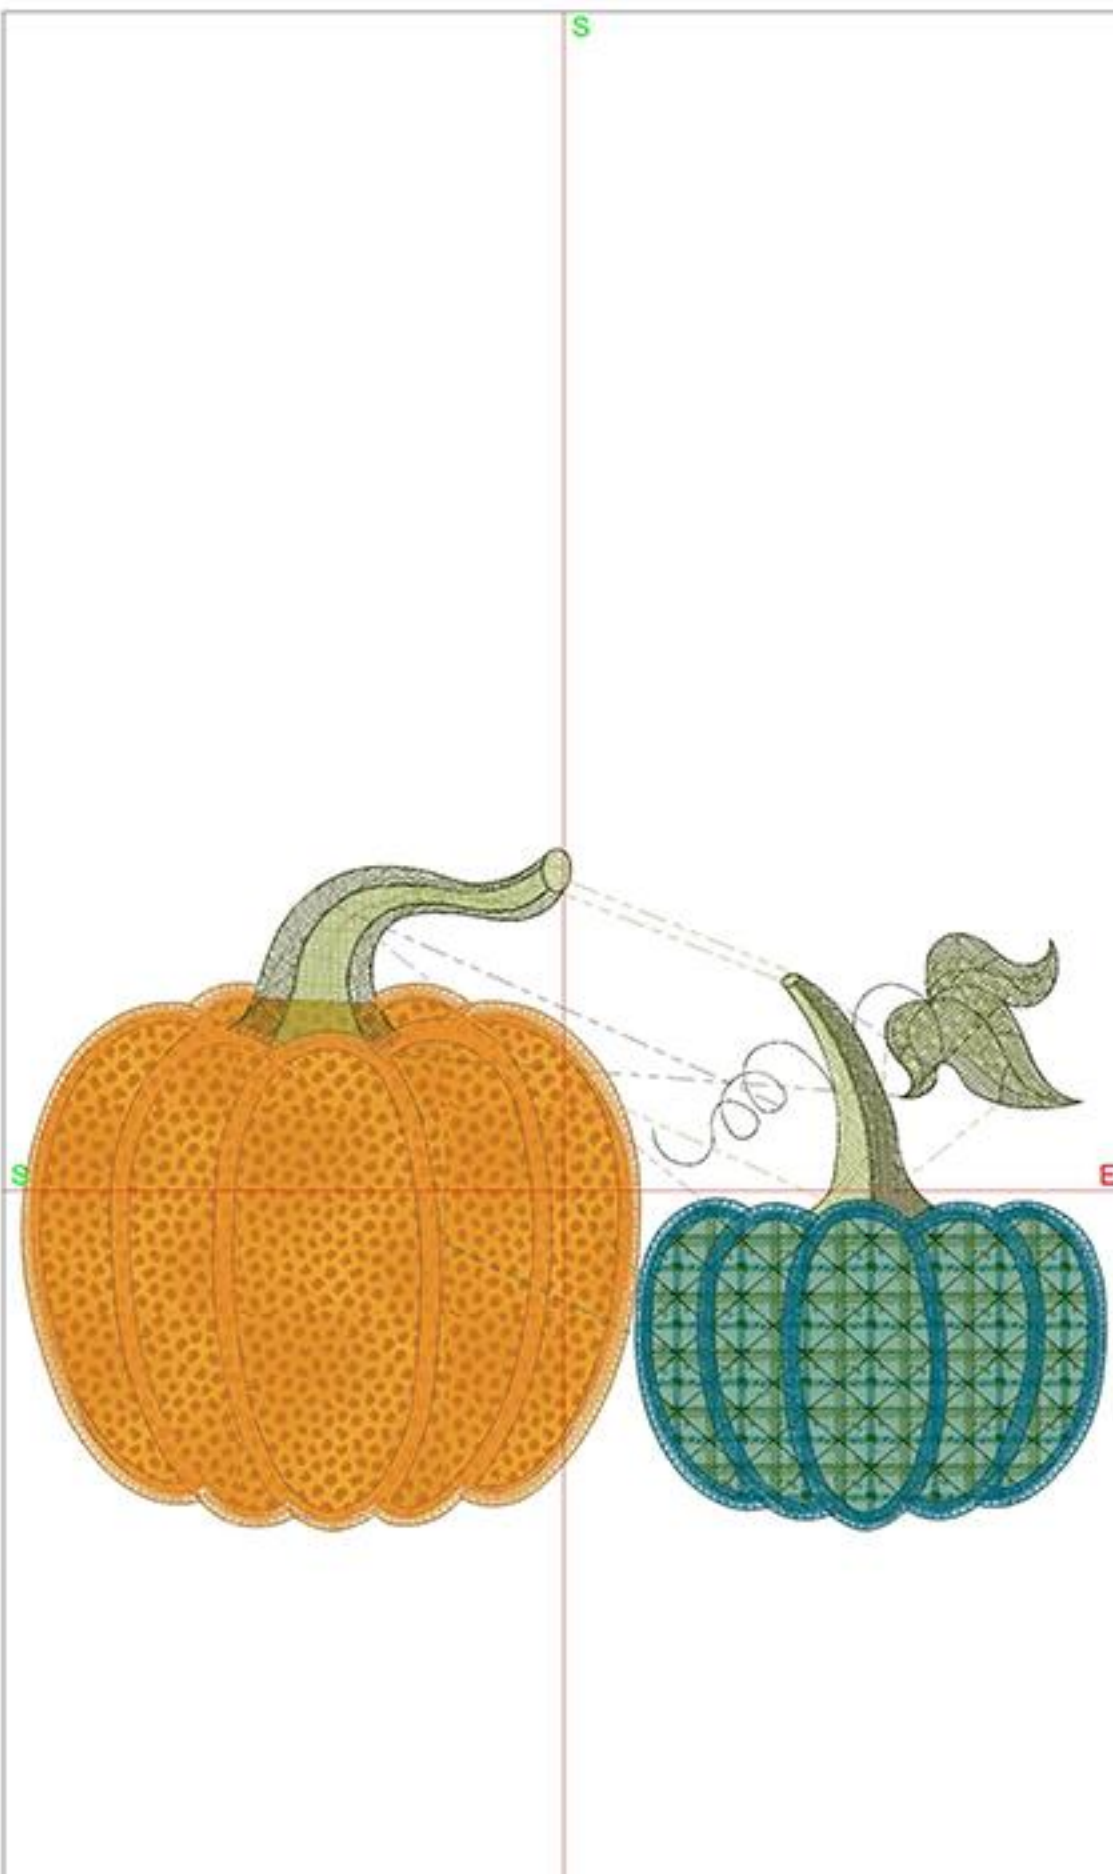

Design Worksheet

Zoom: 0.69

**BERNINA Embroidery
Software DesignerPlus**

Name: FAPTwoSinglePumpkins5x7.ART

Height: 110.1 mm
 Width: 175.0 mm
 Stitches: 14741
 Colors: 9
 Color changes: 10
 Trims: 17
 Machine format: Bernina
 Hoop: Imperial Hoop 360 x 260
 Total bobbin: 30.61m

Color Sequence:

#	Color	Code	Name	Chart
1.	12	1	Placement Line	Applique
2.	14	3	Tackdown	Applique
3.	11	1812	Seashell	Madeira Neon Polyester
4.	4	1756	Palmetto	Madeira Neon Polyester
5.	10	1706	Canola	Madeira Neon Polyester
6.	3	1795	Night Meadows	Madeira Neon Polyester
7.	12	1	Placement Line	Applique
8.	14	3	Tackdown	Applique
9.	31	31	Mint Green	BERNINA
10.	7	1763		Madeira poly
11.	16	1891	Teal Velvet	Madeira Polyneon

Machine runtime:

Module	Runtime (hr:min:sec)
Default	0:38:17

Design Worksheet

Zoom: 0.60

BERNINA Embroidery Software DesignerPlus

Name: FAPTTwoSinglePumpkins6x8.ART
60

Height: 125.8 mm
Width: 200.0 mm
Stitches: 17233
Colors: 9
Color changes: 10
Trims: 17
Machine format: Bernina
Hoop: Imperial Hoop 360 x 260
Total bobbin: 38.96m