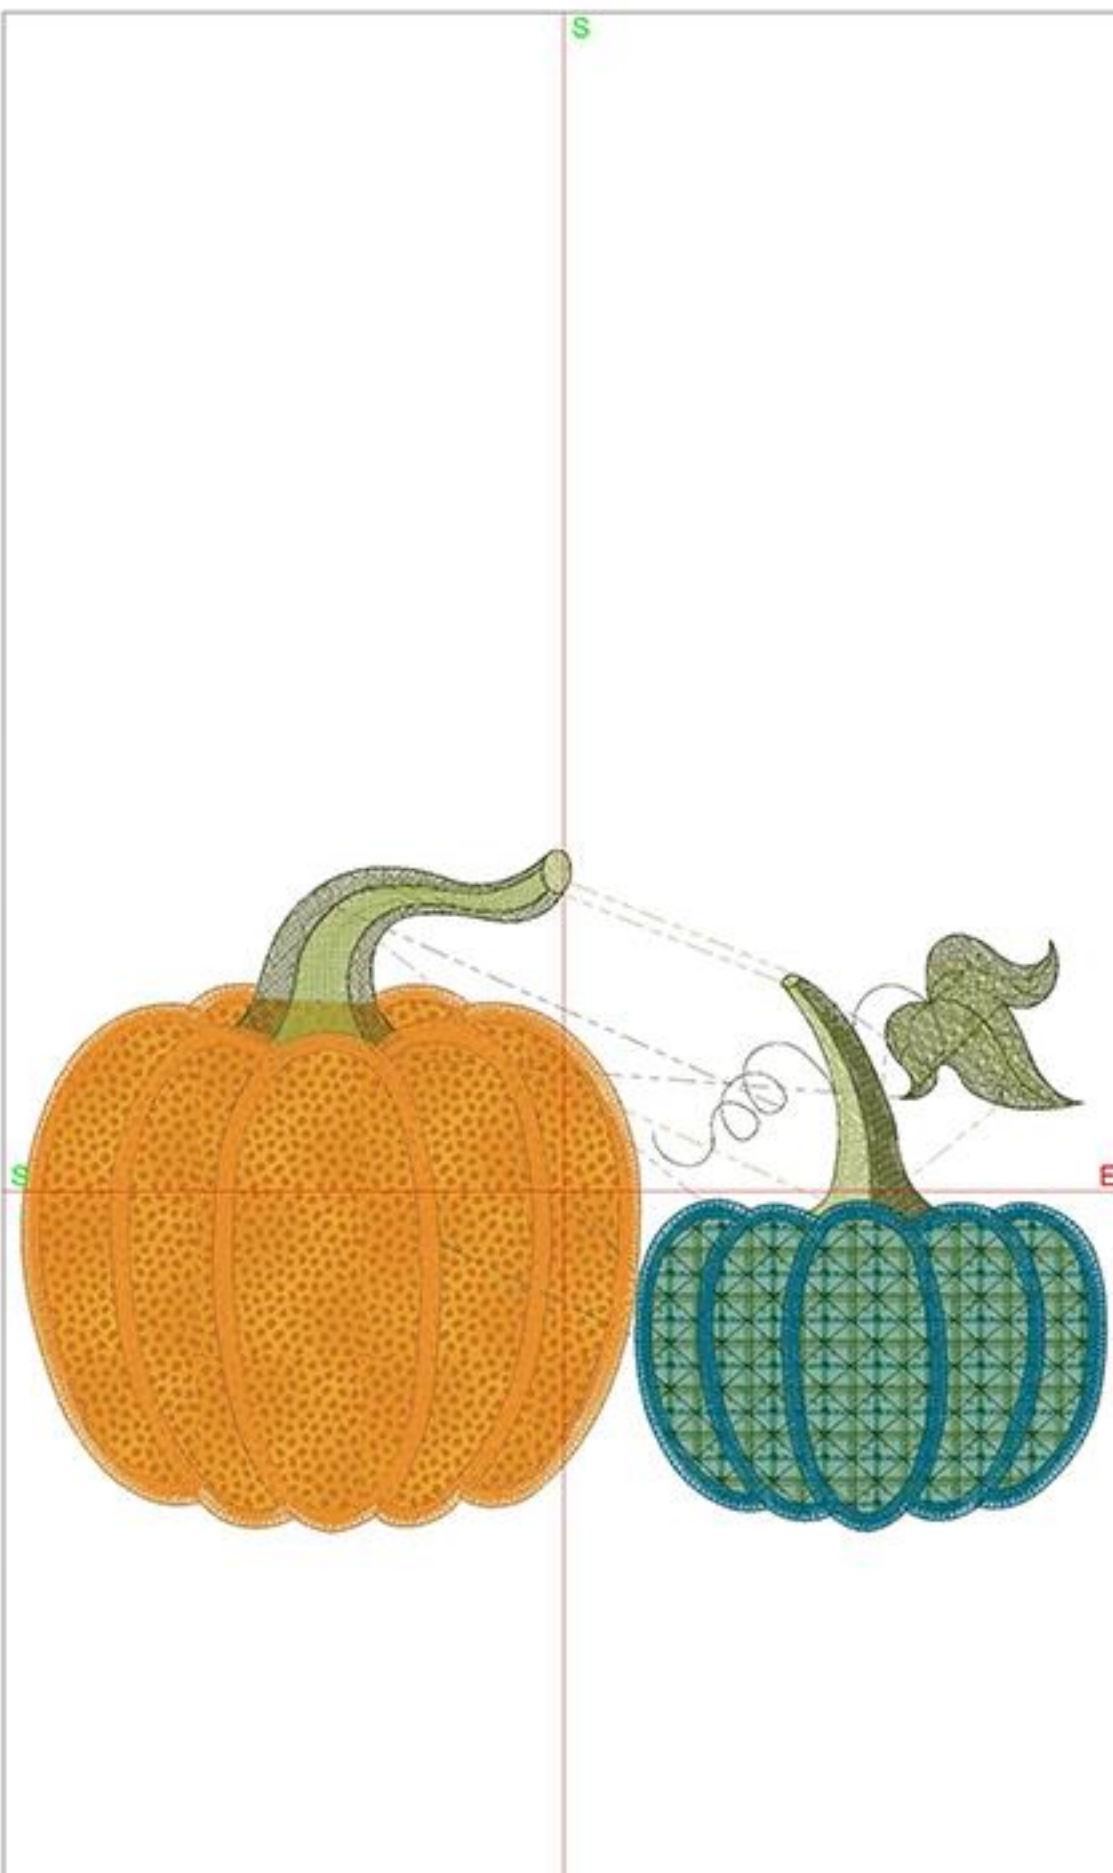

Design Worksheet

Zoom: 0.69

**BERNINA Embroidery
Software DesignerPlus**

Name: FAPTwoSinglePumpkins5x7.ART

Height: 110.1 mm
 Width: 175.0 mm
 Stitches: 14741
 Colors: 9
 Color changes: 10
 Trims: 17
 Machine format: Bernina
 Hoop: Imperial Hoop 360 x 260
 Total bobbin: 30.61m

Machine runtime:

Module	Runtime (hr:min:sec)
Default	0:38:17

Design Worksheet

Zoom: 0.60

BERNINA Embroidery Software DesignerPlus

Name: FAPTTwoSinglePumpkins6x8.ART
60

Height: 125.8 mm
Width: 200.0 mm
Stitches: 17233
Colors: 9
Color changes: 10
Trims: 17
Machine format: Bernina
Hoop: Imperial Hoop 360 x 260
Total bobbin: 38.96m

Color Sequence:

#	Color	Code	Name	Chart
1.	12	1	Placement Line	Applique
2.	14	3	Tackdown	Applique
3.	11	1812	Seashell	Madeira Neon Polyester
4.	4	1756	Palmetto	Madeira Neon Polyester
5.	10	1706	Canola	Madeira Neon Polyester
6.	3	1795	Night Meadows	Madeira Neon Polyester
7.	12	1	Placement Line	Applique
8.	14	3	Tackdown	Applique
9.	31	31	Mint Green	BERNINA
10.	7	1763		Madeira poly
11.	16	1891	Teal Velvet	Madeira Polyneon

Machine runtime:

Module	Runtime (hr:min:sec)
Default	0:43:49

Design Worksheet

Zoom: 0.48

BERNINA Embroidery Software DesignerPlus

Name: FAPTWOsinglePumpkins8x10.AR
T

Height: 157.3 mm
 Width: 250.0 mm
 Stitches: 22635
 Colors: 9
 Color changes: 10
 Trims: 18
 Machine format: Bernina
 Hoop: Imperial Hoop 360 x 260
 Total bobbin: 59.39m