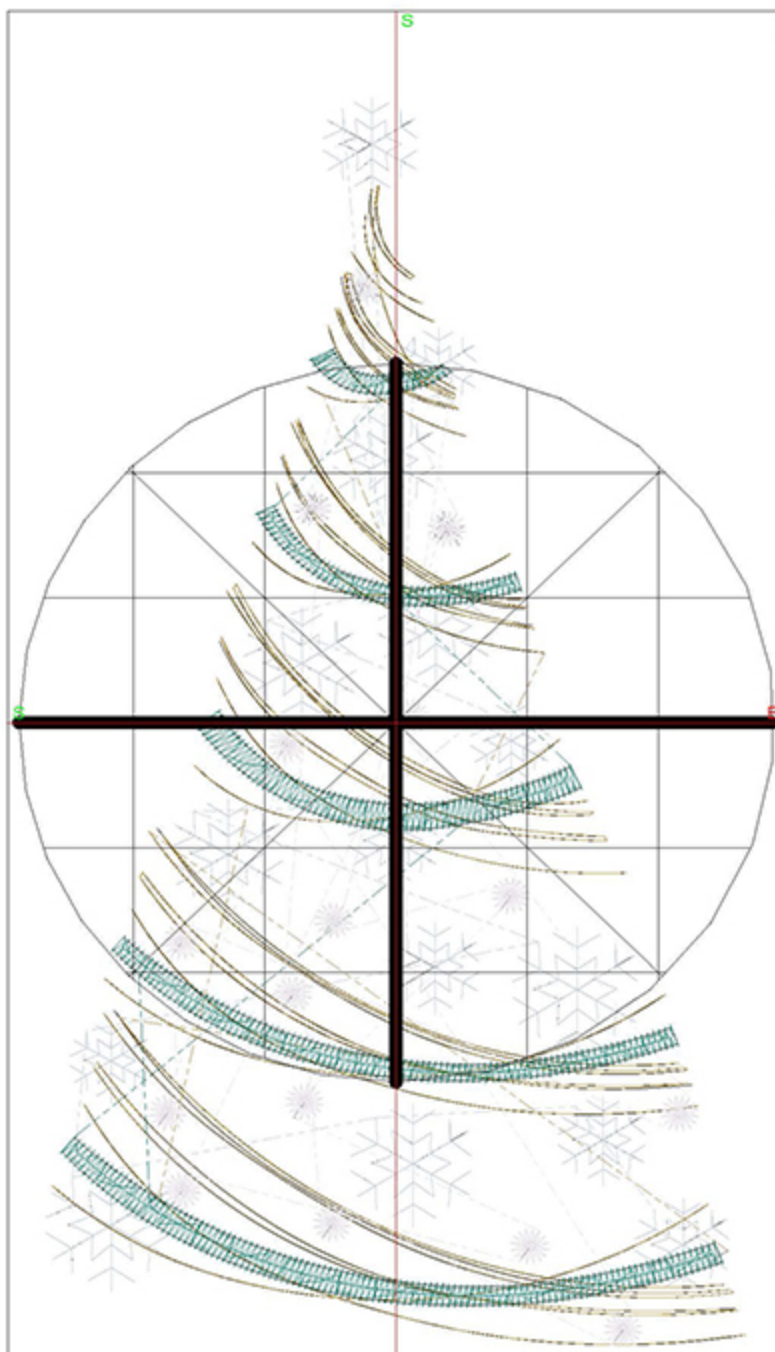

Design Worksheet

BERNINA Embroidery Software DesignerPlus
 Design: BIN_ModernSnowflakeTree4x4

Stitches: 4875
 Colors: 4
 Height: 100.0 mm
 Width: 53.2 mm
 Zoom: 2.20

Total bobbin: 6.87m

Color Film:

#	Chart	Code	Name	Thread
1.		1610	Silver	5.91m
2.		1672	Toasted Almond	6.94m
3.		1780	Rain Forest	4.85m
4.		1801	Super White	3.65m

Machine runtime: 0:15:46

Design Worksheet

BERNINA Embroidery Software DesignerPlus

Design: BIN_ModernSnowflakeTree5x7

Stitches: 7861

Colors: 4

Height: 174.9 mm

Width: 93.1 mm

Zoom: 1.35

Total bobbin: 13.15m

Color Film:

#	Chart	Code	Name	Thread
1.		Madeira Polyneon 1610	Silver	9.82m
2.		Madeira Polyneon 1672	Toasted Almond	11.72m
3.		Madeira Polyneon 1780	Rain Forest	11.18m
4.		Madeira Polyneon 1801	Super White	5.21m

Machine runtime: 0:19:34