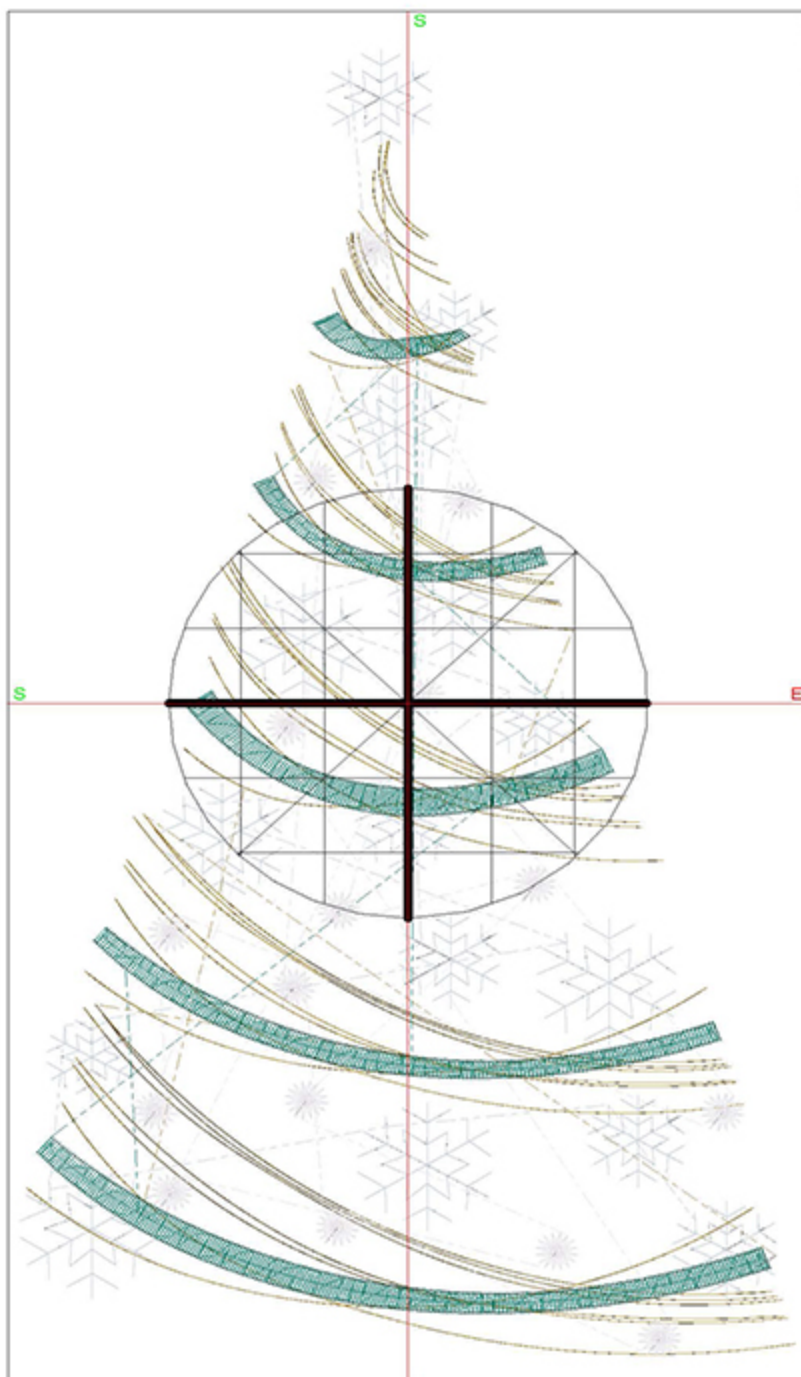

Design Worksheet

BERNINA Embroidery Software DesignerPlus
 Design: BIN_ModernSnowflakeTree4x4

Stitches: 4875
 Colors: 4
 Height: 100.0 mm
 Width: 53.2 mm
 Zoom: 2.20

Total bobbin: 6.87m

Color Film:

#	Chart	Code	Name	Thread
1.		1610	Silver	5.91m
2.		1672	Toasted Almond	6.94m
3.		1780	Rain Forest	4.85m
4.		1801	Super White	3.65m

Machine runtime: 0:15:46

Design Worksheet

BERNINA Embroidery Software DesignerPlus

Design: BIN_ModernSnowflakeTree5x7

Stitches: 7861

Colors: 4

Height: 174.9 mm

Width: 93.1 mm

Zoom: 1.35

Total bobbin: 13.15m

Color Film:

#	Chart	Code	Name	Thread
1.		Madeira Polyneon 1610	Silver	9.82m
2.		Madeira Polyneon 1672	Toasted Almond	11.72m
3.		Madeira Polyneon 1780	Rain Forest	11.18m
4.		Madeira Polyneon 1801	Super White	5.21m