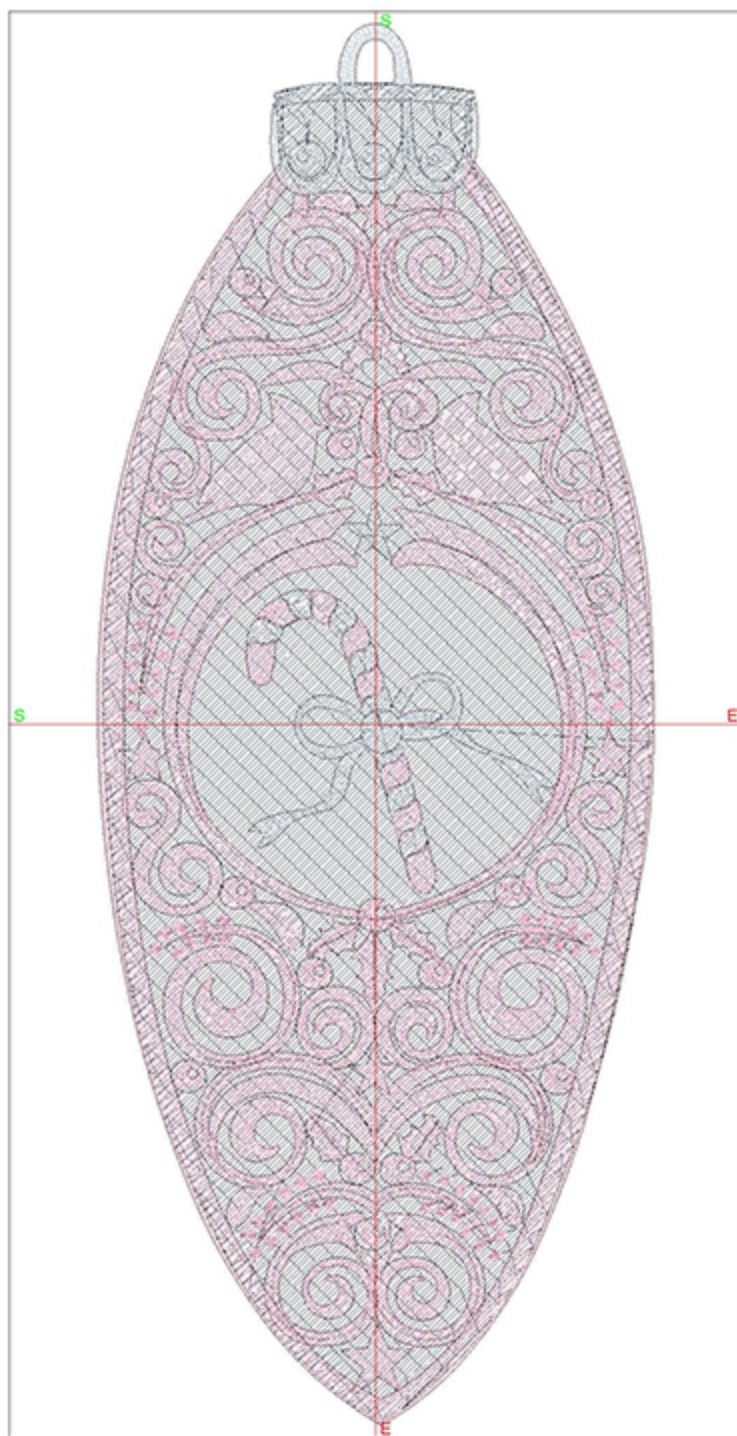

Design Worksheet

Zoom: 2.02

BERNINA Embroidery
Software DesignerPlus

Name: FSL_CICandyCane4x5.ART

Height: 127.2 mm

Width: 50.7 mm

Stitches: 19939

Colors: 3

Color changes: 4

Trims: 44

Machine format: Bernina

Hoop: BERNINA E16 9cm - 3.51in Round

Total bobbin: 32.26m

Color Sequence:

#	Color	Code	Name	Chart
1.	2	1507	Pea Coat Lining	Madeira Polyneon
2.	4	1815	Baby Pink	Madeira Polyneon
3.	3	1610	Silver	Madeira Polyneon
4.	4	1815	Baby Pink	Madeira Polyneon
5.	3	1610	Silver	Madeira Polyneon

Machine runtime:

Module	Runtime (hr:min:sec)
Default	0:55:26

Design Worksheet

Zoom: 1.46

BERNINA Embroidery
Software DesignerPlus

Name: FSL_CICandyCane5x7.ART

Height: 175.0 mm
 Width: 69.7 mm
 Stitches: 29481
 Colors: 3
 Color changes: 4
 Trims: 58
 Machine format: Bernina
 Hoop: BERNINA E16 9cm - 3.51in Round
 Total bobbin: 57.62m