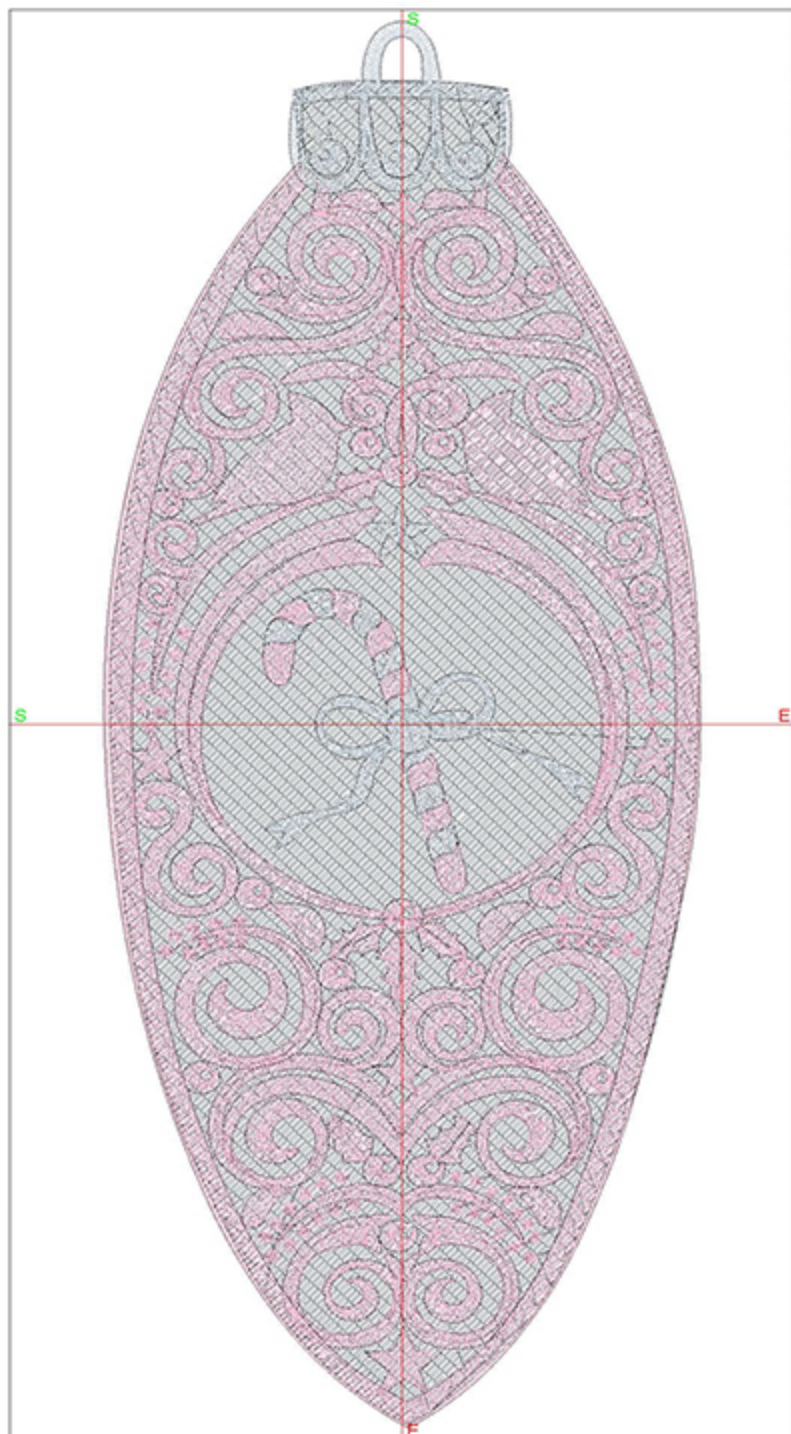

Design Worksheet

Zoom: 2.02

BERNINA Embroidery
Software DesignerPlus

Name: FSL_CICandyCane4x5.ART

Height: 127.2 mm

Width: 50.7 mm

Stitches: 19939

Colors: 3

Color changes: 4

Trims: 44

Machine format: Bernina

Hoop: BERNINA E16 9cm - 3.51in Round

Total bobbin: 32.26m

Color Sequence:

#	Color	Code	Name	Chart
1.	2	1507	Pea Coat Lining	Madeira Polyneon
2.	4	1815	Baby Pink	Madeira Polyneon
3.	3	1610	Silver	Madeira Polyneon
4.	4	1815	Baby Pink	Madeira Polyneon
5.	3	1610	Silver	Madeira Polyneon

Machine runtime:

Module	Runtime (hr:min:sec)
Default	0:55:26

Design Worksheet

Zoom: 1.46

BERNINA Embroidery
Software DesignerPlus

Name: FSL_CICandyCane5x7.ART

Height: 175.0 mm
 Width: 69.7 mm
 Stitches: 29481
 Colors: 3
 Color changes: 4
 Trims: 58
 Machine format: Bernina
 Hoop: BERNINA E16 9cm - 3.51in Round
 Total bobbin: 57.62m