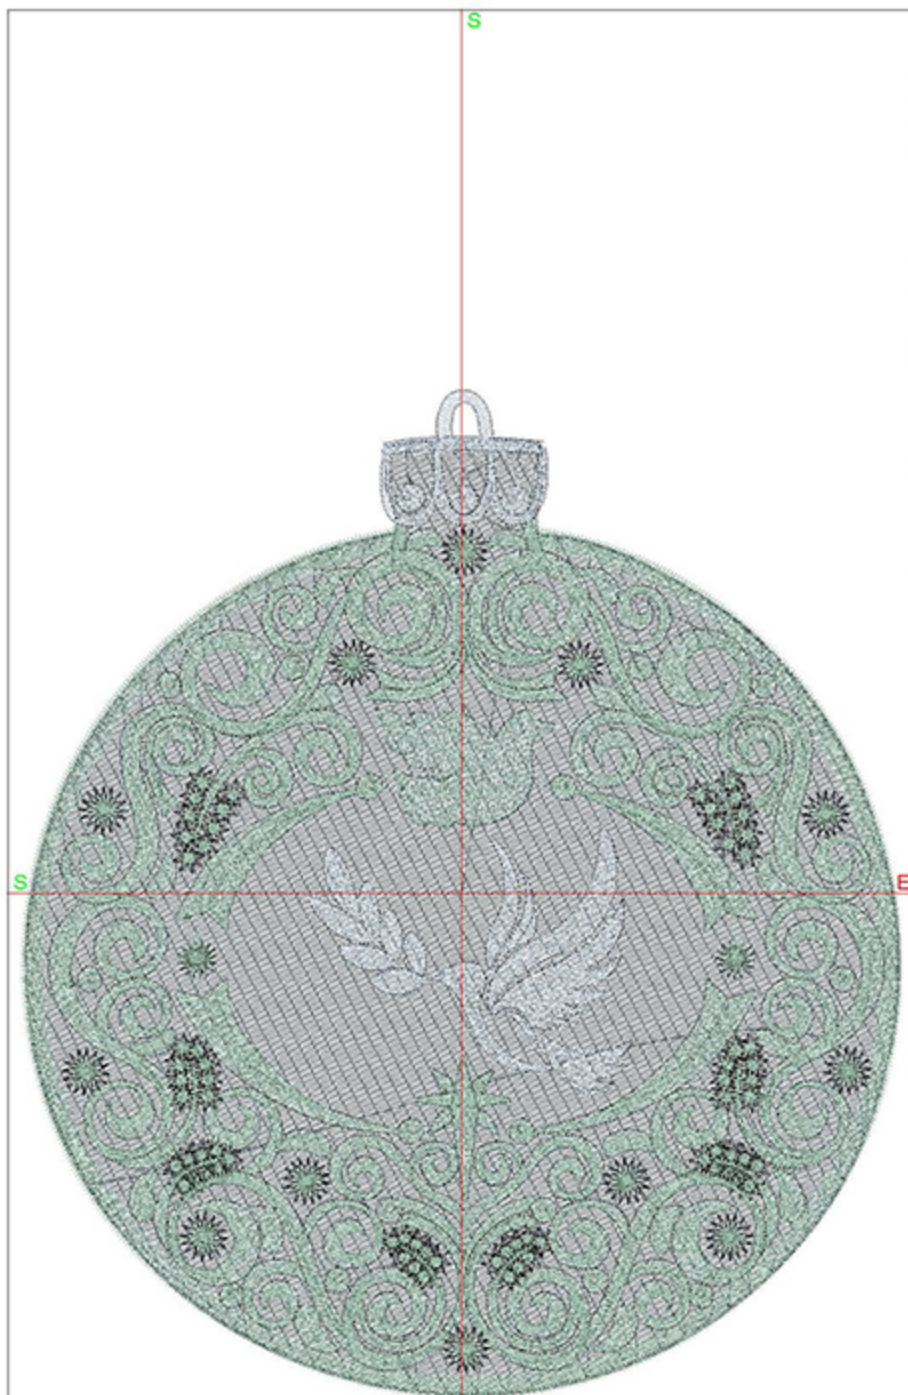

Design Worksheet

Zoom: 1.29

**BERNINA Embroidery  
Software DesignerPlus**

Name: FSL\_CIDoveBranch4x5.ART

Height: 114.9 mm

Width: 100.3 mm

Stitches: 32887

Colors: 3

Color changes: 2

Trims: 27

Machine format: Bernina

Hoop: BERNINA E16 9cm - 3.51in Round

Total bobbin: 59.05m

Color Sequence:

#	Color	Code	Name	Chart
1.	2	1507	Pea Coat Lining	Madeira Polyneon
2.	4	1900	Celadon	Madeira Polyneon
3.	3	1610	Silver	Madeira Polyneon

## Design Worksheet

Zoom: 1.02

**BERNINA Embroidery  
Software DesignerPlus**

Name: FSL\_CIDoveBranch5x7.ART

Height: 145.7 mm

Width: 127.2 mm

Stitches: 43675

Colors: 3