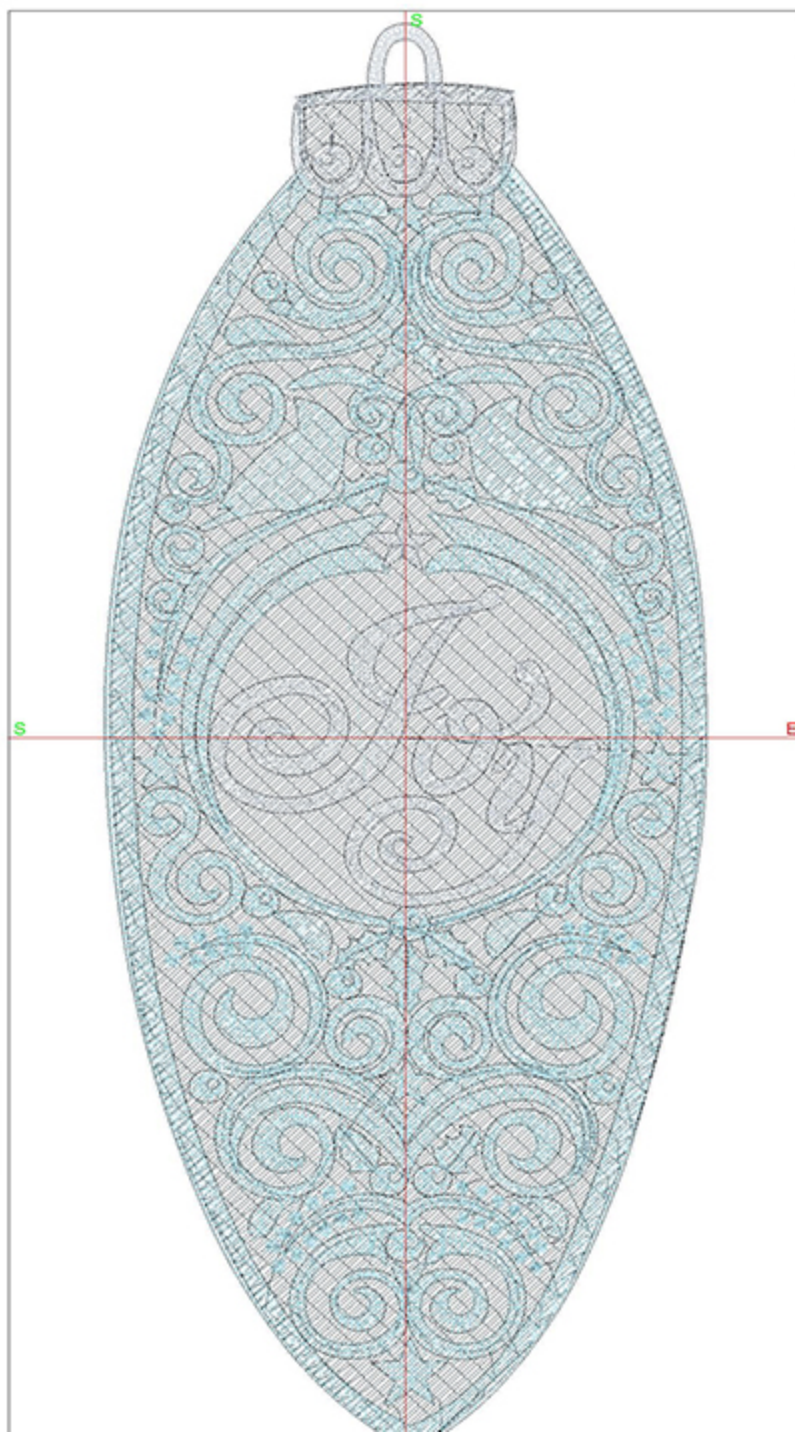

Design Worksheet

Zoom: 2.01

BERNINA Embroidery
Software DesignerPlus

Name: FSL_CiJoy4x5.ART

Height: 127.2 mm

Width: 50.7 mm

Stitches: 19777

Colors: 3

Color changes: 2

Trims: 39

Machine format: Bernina

Hoop: BERNINA E16 9cm - 3.51in Round

Total bobbin: 32.22m

Color Sequence:

#	Color	Code	Name	Chart
1.	2	1507	Pea Coat Lining	Madeira Polyneon
2.	1	1892	Robin's Egg	Madeira Polyneon
3.	3	1610	Silver	Madeira Polyneon

Machine runtime:

Module **Runtime (hr:min:sec)**

Default 0:53:36

Design Worksheet

Zoom: 1.46

BERNINA Embroidery
Software DesignerPlus

Name: FSL_CiJoy5x7.ART

Height: 175.0 mm
 Width: 69.7 mm
 Stitches: 29358
 Colors: 3
 Color changes: 2
 Trims: 50
 Machine format: Bernina
 Hoop: BERNINA E16 9cm - 3.51in Round
 Total bobbin: 57.76m