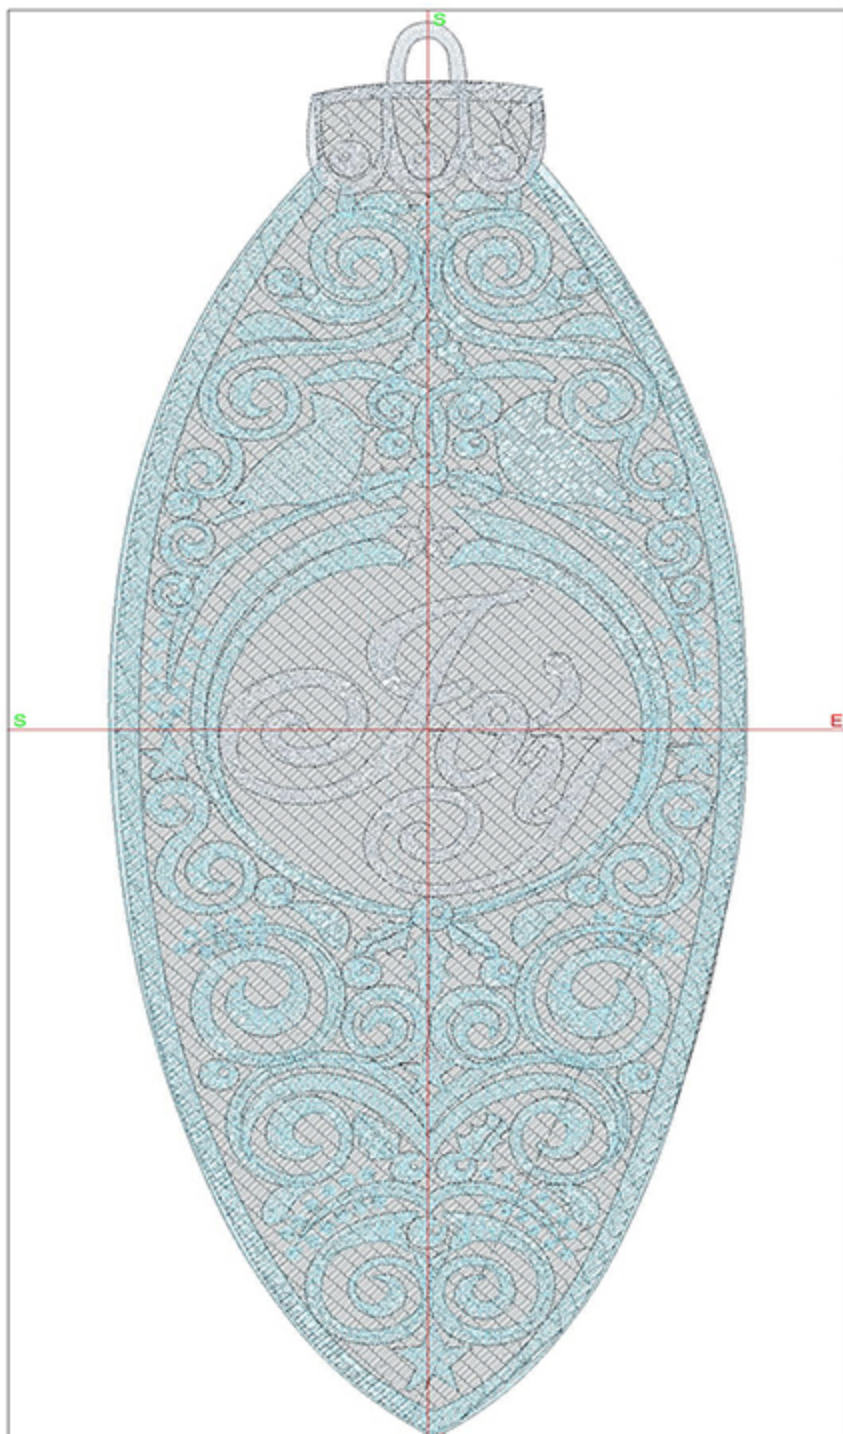

Design Worksheet

Zoom: 2.01

BERNINA Embroidery
Software DesignerPlus

Name: FSL_CiJoy4x5.ART

Height: 127.2 mm

Width: 50.7 mm

Stitches: 19777

Colors: 3

Color changes: 2

Trims: 39

Machine format: Bernina

Hoop: BERNINA E16 9cm - 3.51in Round

Total bobbin: 32.22m

Color Sequence:

#	Color	Code	Name	Chart
1.	2	1507	Pea Coat Lining	Madeira Polyneon
2.	1	1892	Robin's Egg	Madeira Polyneon
3.	3	1610	Silver	Madeira Polyneon

Machine runtime:

Module **Runtime (hr:min:sec)**

Default 0:53:36

Design Worksheet

Zoom: 1.46

BERNINA Embroidery
Software DesignerPlus

Name: FSL_CiJoy5x7.ART

Height: 175.0 mm
 Width: 69.7 mm
 Stitches: 29358
 Colors: 3
 Color changes: 2
 Trims: 50
 Machine format: Bernina
 Hoop: BERNINA E16 9cm - 3.51in Round
 Total bobbin: 57.76m