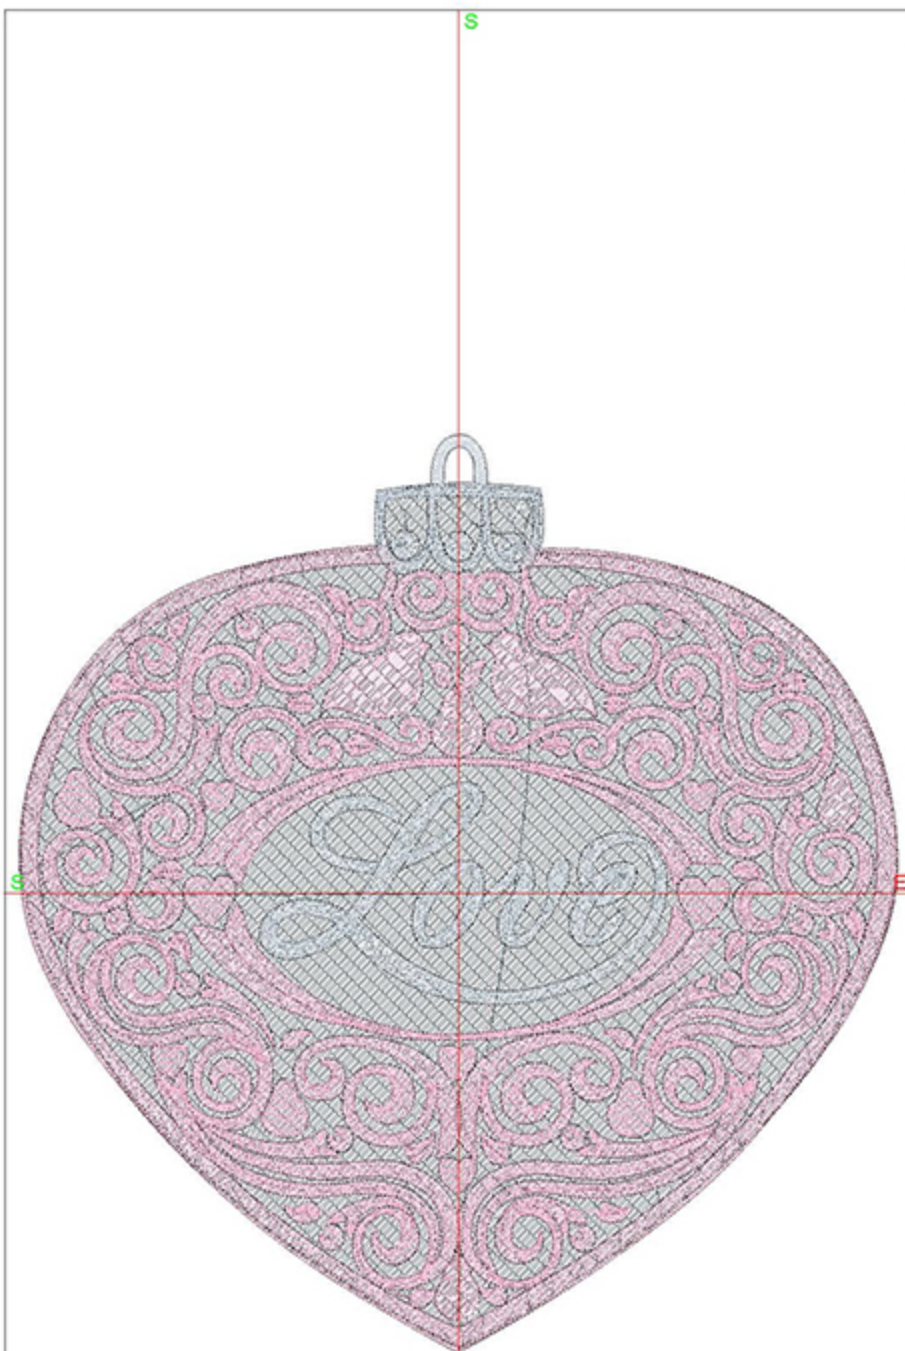

Design Worksheet

Zoom: 1.30

BERNINA Embroidery
Software DesignerPlus

Name: FSL_CI Love4x5.ART

Height: 104.7 mm

Width: 100.2 mm

Stitches: 29961

Colors: 3

Color changes: 2

Trims: 9

Machine format: Bernina

Hoop: BERNINA E16 9cm - 3.51in Round

Total bobbin: 51.16m

Color Sequence:

#	Color	Code	Name	Chart
1.	2	1507	Pea Coat Lining	Madeira Polyneon
2.	1	1815	Baby Pink	Madeira Polyneon
3.	3	1610	Silver	Madeira Polyneon

Machine runtime:

Module	Runtime (hr:min:sec)
Default	1:09:05

Design Worksheet

Zoom: 0.78

BERNINA Embroidery
Software DesignerPlus

Name: FSL_CI Love5x7.ART

Height: 175.0 mm
 Width: 167.4 mm
 Stitches: 57190
 Colors: 3
 Color changes: 2
 Trims: 17
 Machine format: Bernina
 Hoop: BERNINA E16 9cm - 3.51in Round
 Total bobbin: 131.47m