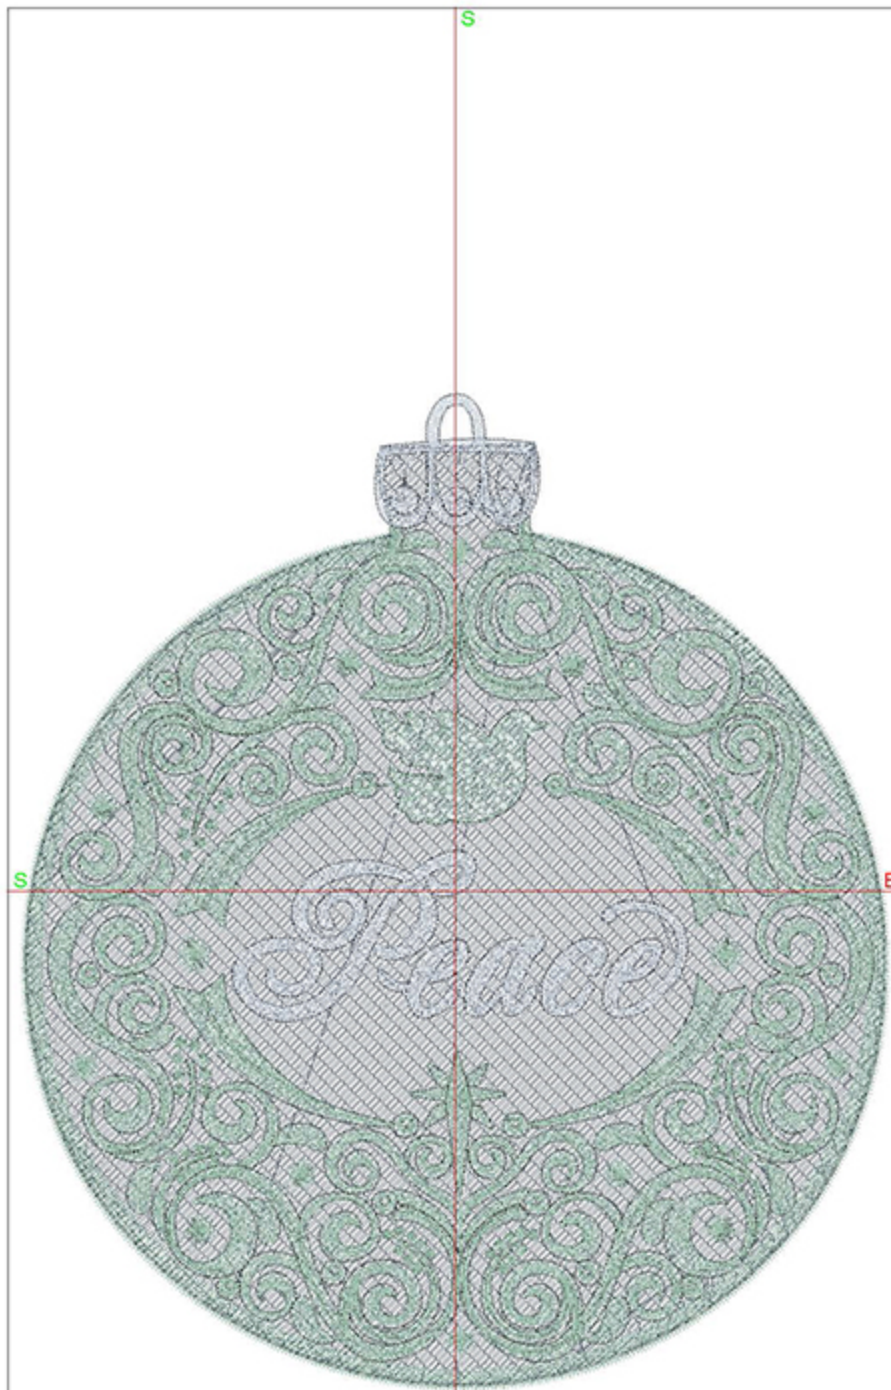

Design Worksheet

Zoom: 1.28

BERNINA Embroidery  
Software DesignerPlus

Name: FSL\_CIPeace4x5.ART

Height: 115.2 mm

Width: 100.3 mm

Stitches: 32751

Colors: 3

Color changes: 2

Trims: 28

Machine format: Bernina

Hoop: BERNINA E16 9cm - 3.51in Round

Total bobbin: 59.45m

Color Sequence:

#	Color	Code	Name	Chart
1.	2	1944	Blueberry Smash	Madeira Polyneon
2.	1	1900	Celadon	Madeira Polyneon
3.	3	1610	Silver	Madeira Polyneon

Machine runtime:

Module	Runtime (hr:min:sec)
Default	1:19:48

Design Worksheet

Zoom: 0.84

BERNINA Embroidery  
Software DesignerPlus

Name: FSL\_CIPeace5x7.ART

Height: 175.0 mm

Width: 152.3 mm

Stitches: 55002

Colors: 3

Color changes: 2

Trims: 57

Machine format: Bernina

Hoop: BERNINA E16 9cm - 3.51in Round

Total bobbin: 126.46m

Color Sequence: