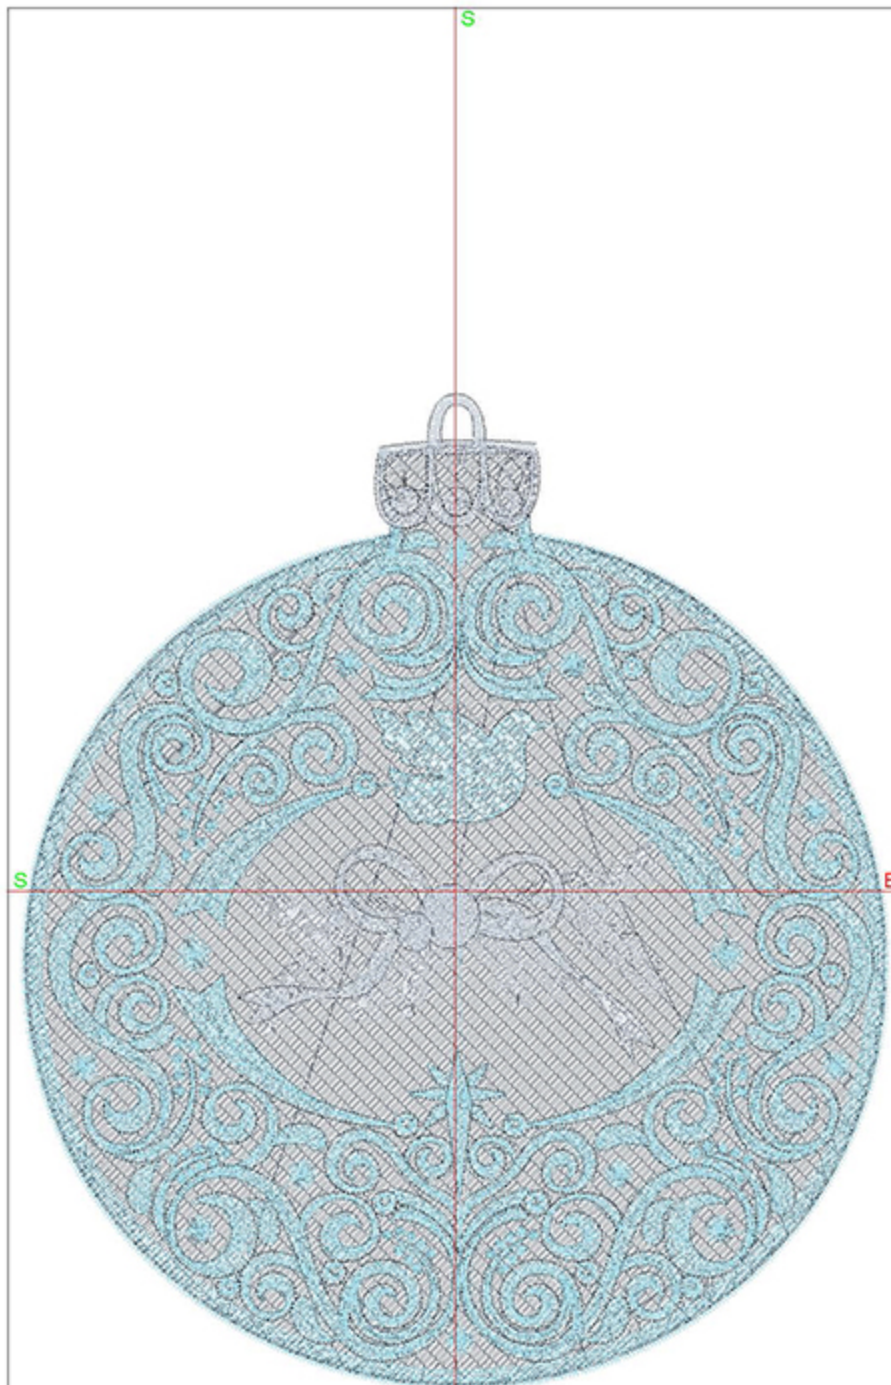

Design Worksheet

Zoom: 1.28

BERNINA Embroidery
Software DesignerPlus

Name: FSL_CIPineBow4x5.ART

Height: 115.2 mm
 Width: 100.3 mm
 Stitches: 33825
 Colors: 3
 Color changes: 2
 Trims: 33
 Machine format: Bernina
 Hoop: BERNINA E16 9cm - 3.51in Round
 Total bobbin: 60.45m

Color Sequence:

#	Color	Code	Name	Chart
1.	2	1944	Blueberry Smash	Madeira Polyneon
2.	4	1892	Robin's Egg	Madeira Polyneon
3.	3	1610	Silver	Madeira Polyneon

Machine runtime:

Module	Runtime (hr.min:sec)
Default	1:23:23

Design Worksheet

Zoom: 1.01

BERNINA Embroidery
Software DesignerPlus

Name: FSL_CIPineBow5x7.ART

Height: 146.1 mm

Width: 127.2 mm

Stitches: 44731

Colors: 3

Color changes: 2

Trims: 40

Machine format: Bernina

Hoop: BERNINA E16 9cm - 3.51in Round

Total bobbin: 91.83m

Color Sequence:

#	Color	Code	Name	Chart
1.	2	1944	Blueberry Smash	Madeira Polyneon
2.	4	1892	Robin's Egg	Madeira Polyneon
3.	3	1610	Silver	Madeira Polyneon