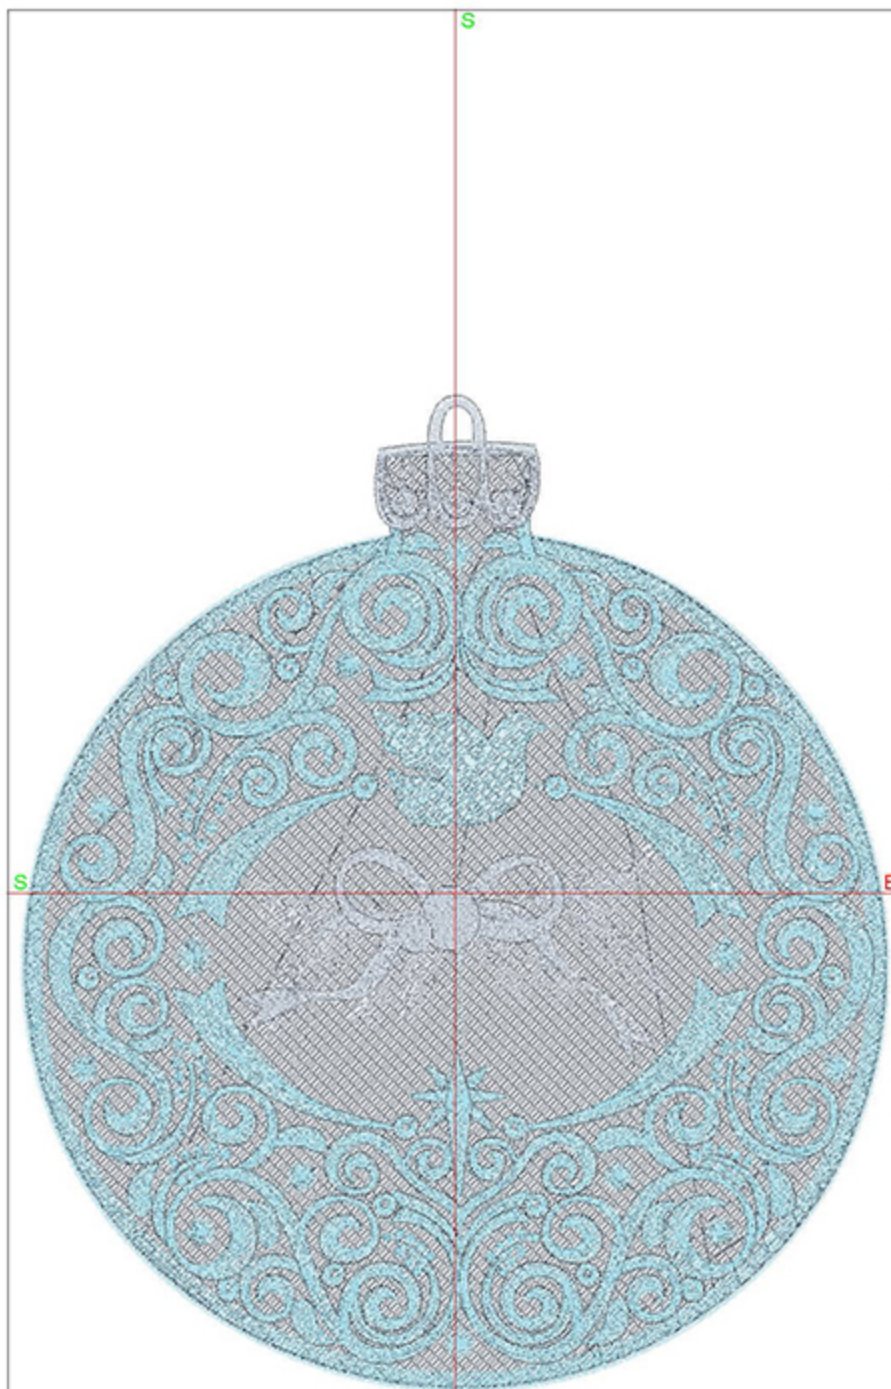

Design Worksheet

Zoom: 1.28

BERNINA Embroidery
Software DesignerPlus

Name: FSL_CIPineBow4x5.ART

Height: 115.2 mm
 Width: 100.3 mm
 Stitches: 33825
 Colors: 3
 Color changes: 2
 Trims: 33
 Machine format: Bernina
 Hoop: BERNINA E16 9cm - 3.51in Round
 Total bobbin: 60.45m

Color Sequence:

#	Color	Code	Name	Chart
1.	2	1944	Blueberry Smash	Madeira Polyneon
2.	4	1892	Robin's Egg	Madeira Polyneon
3.	3	1610	Silver	Madeira Polyneon

Machine runtime:

Module	Runtime (hr.min:sec)
Default	1:23:23

Design Worksheet

Zoom: 1.01

BERNINA Embroidery
Software DesignerPlus

Name: FSL_CIPineBow5x7.ART

Height: 146.1 mm

Width: 127.2 mm

Stitches: 44731

Colors: 3

Color changes: 2

Trims: 40

Machine format: Bernina

Hoop: BERNINA E16 9cm - 3.51in Round

Total bobbin: 91.83m

Color Sequence:

#	Color	Code	Name	Chart
1.	2	1944	Blueberry Smash	Madeira Polyneon
2.	4	1892	Robin's Egg	Madeira Polyneon
3.	3	1610	Silver	Madeira Polyneon