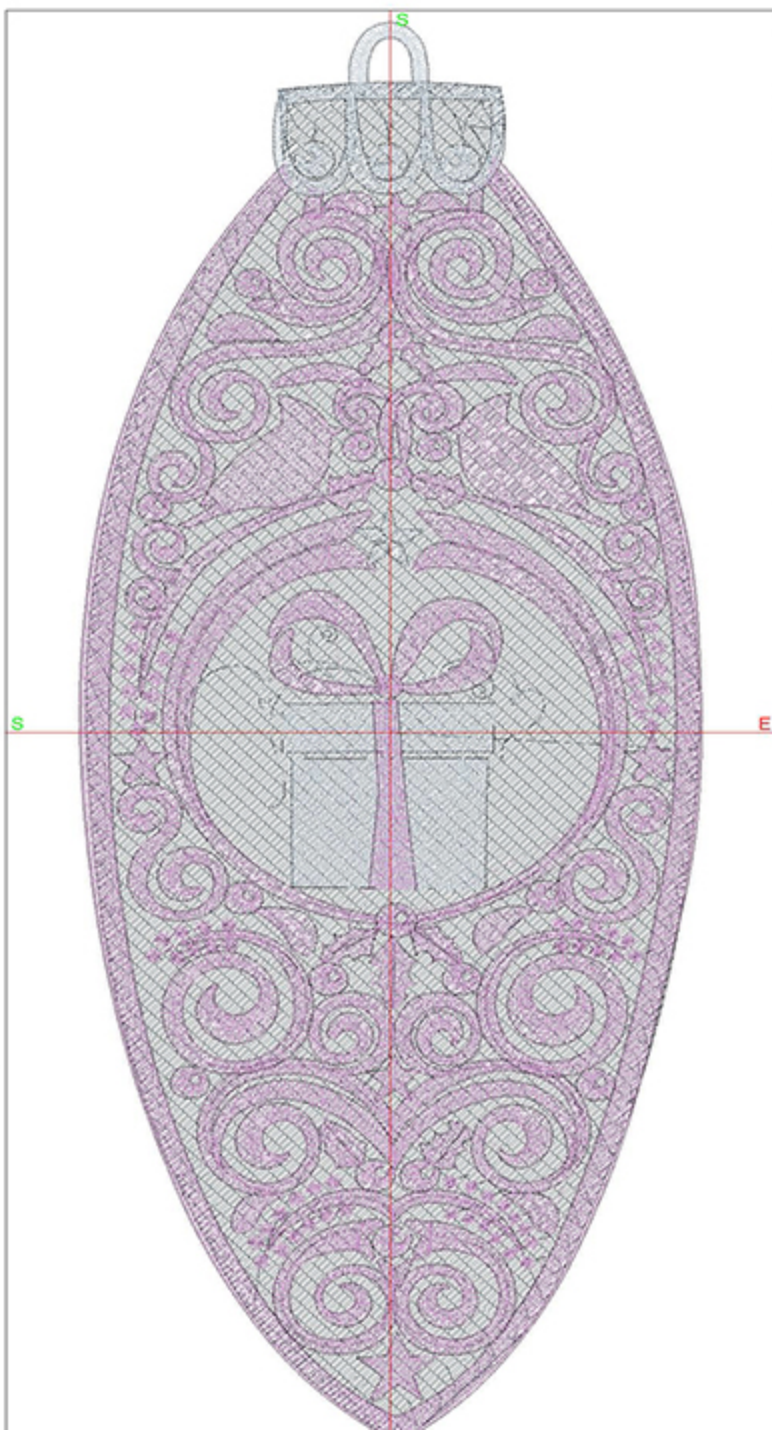

Design Worksheet

Zoom: 2.02

BERNINA Embroidery  
Software DesignerPlus

Name: FSL\_CIPresent4x5.ART

Height: 127.2 mm  
 Width: 50.7 mm  
 Stitches: 19655  
 Colors: 3  
 Color changes: 3  
 Trims: 40  
 Machine format: Bernina  
 Hoop: BERNINA E16 9cm - 3.51in Round  
 Total bobbin: 32.58m

Color Sequence:

#	Color	Code	Name	Chart
1.	2	1507	Pea Coat Lining	Madeira Polyneon
2.	4	7025 SN-12	Metallic Violet	Yenmet
3.	3	1610	Silver	Madeira Polyneon
4.	4	7025 SN-12	Metallic Violet	Yenmet

Machine runtime:

Module	Runtime (hr:min:sec)
Default	0:53:42

Design Worksheet

Zoom: 1.46

BERNINA Embroidery  
Software DesignerPlus

Name: FSL\_CIPresent5x7.ART

Height: 175.0 mm

Width: 69.7 mm

Stitches: 29362

Colors: 3

Color changes: 3

Trims: 51

Machine format: Bernina

Hoop: BERNINA E16 9cm - 3.51in Round

Total bobbin: 58.57m

Color Sequence:

#	Color	Code	Name	Chart
1.	2	1507	Pea Coat Lining	Madeira Polyneon
2.	4	7025 SN-12	Metallic Violet	Yenmet
3.	3	1610	Silver	Madeira Polyneon
4.	4	7025 SN-12	Metallic Violet	Yenmet