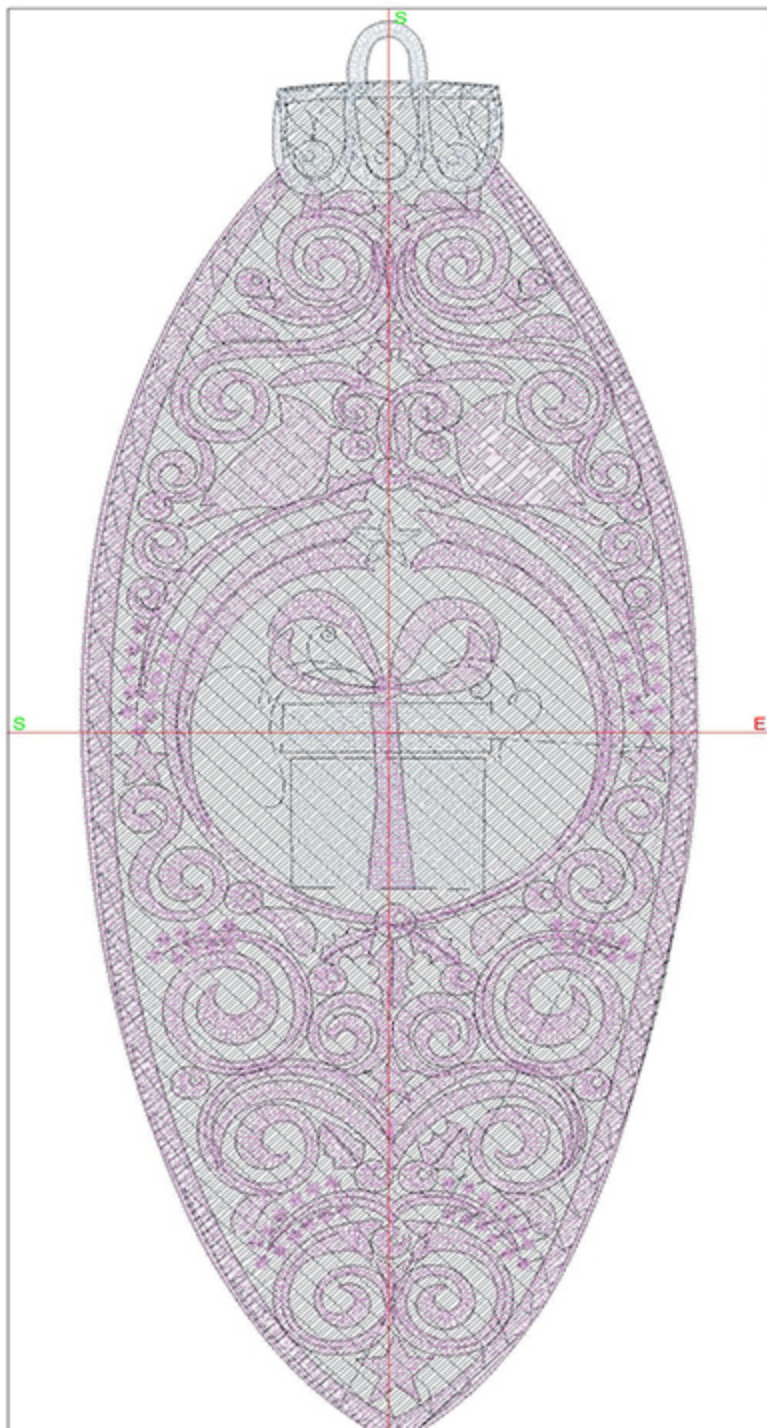

Design Worksheet

Zoom: 2.02

BERNINA Embroidery  
Software DesignerPlus

Name: FSL\_CIPresent4x5.ART

Height: 127.2 mm  
 Width: 50.7 mm  
 Stitches: 19655  
 Colors: 3  
 Color changes: 3  
 Trims: 40  
 Machine format: Bernina  
 Hoop: BERNINA E16 9cm - 3.51in Round  
 Total bobbin: 32.58m

Color Sequence:

#	Color	Code	Name	Chart
1.	2	1507	Pea Coat Lining	Madeira Polyneon
2.	4	7025 SN-12	Metallic Violet	Yenmet
3.	3	1610	Silver	Madeira Polyneon
4.	4	7025 SN-12	Metallic Violet	Yenmet

Machine runtime:

Module	Runtime (hr:min:sec)
Default	0:53:42

Design Worksheet

Zoom: 1.46

BERNINA Embroidery  
Software DesignerPlus

Name: FSL\_CIPresent5x7.ART

Height: 175.0 mm

Width: 69.7 mm

Stitches: 29362

Colors: 3

Color changes: 3

Trims: 51

Machine format: Bernina

Hoop: BERNINA E16 9cm - 3.51in Round

Total bobbin: 58.57m

Color Sequence:

#	Color	Code	Name	Chart
1.	2	1507	Pea Coat Lining	Madeira Polyneon
2.	4	7025 SN-12	Metallic Violet	Yenmet
3.	3	1610	Silver	Madeira Polyneon
4.	4	7025 SN-12	Metallic Violet	Yenmet