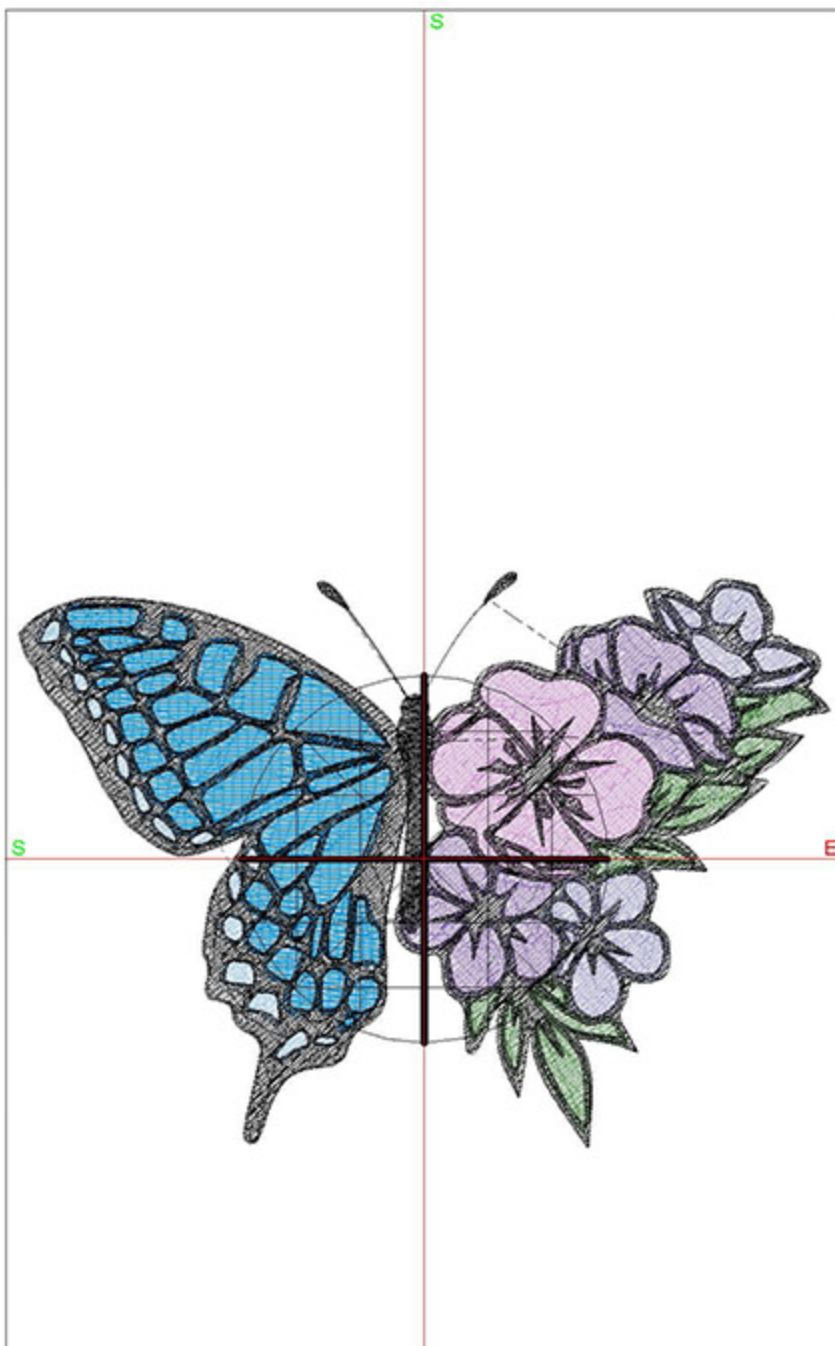

## Design Worksheet

BERNINA Embroidery Software DesignerPlus

Design: BIDBlueButterfly4x5

Stitches: 29414

Colors: 7

Height: 90.0 mm

Width: 126.9 mm

Zoom: 0.94

Total bobbin: 40.68m

Color Film:

#	Chart	Code	Name	Thread
1.		Madeira Polyneon 1871	Porcelain Blue	4.22m
2.		Madeira Polyneon 1977	Peacock Blue	23.63m
3.		Madeira Polyneon 1832	Majestic Purple	11.49m
4.		Madeira Polyneon 1933	Lavender Lilac	8.08m
5.		Madeira Polyneon 1831	Purple Pansy	11.92m
6.		Madeira Polyneon 1770	Light Emerald Green	8.34m
7.		Madeira Polyneon 1800	Emerald Black	59.79m