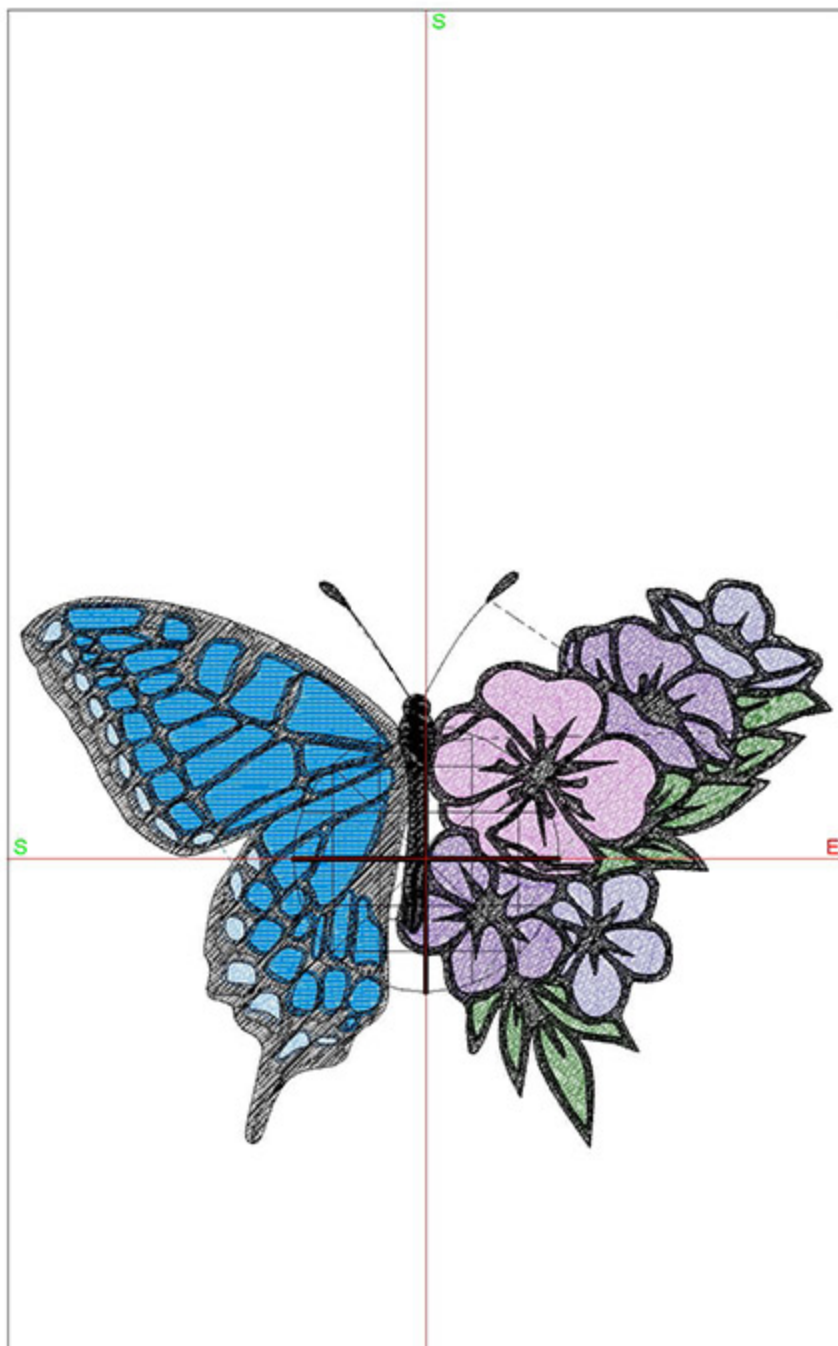

## Design Worksheet

BERNINA Embroidery Software DesignerPlus

Design: BIDBlueButterfly5x7

Stitches: 44086

Colors: 7

Height: 124.1 mm

Width: 175.0 mm

Zoom: 0.68

Total bobbin: 71.85m

Color Film:

#	Chart	Code	Name	Thread
1.		Madeira Polyneon 1871	Porcelain Blue	6.69m
2.		Madeira Polyneon 1977	Peacock Blue	39.98m
3.		Madeira Polyneon 1832	Majestic Purple	19.32m
4.		Madeira Polyneon 1933	Lavender Lilac	13.27m
5.		Madeira Polyneon 1831	Purple Pansy	20.12m
6.		Madeira Polyneon 1770	Light Emerald Green	13.29m
7.		Madeira Polyneon 1800	Emerald Black	96.75m