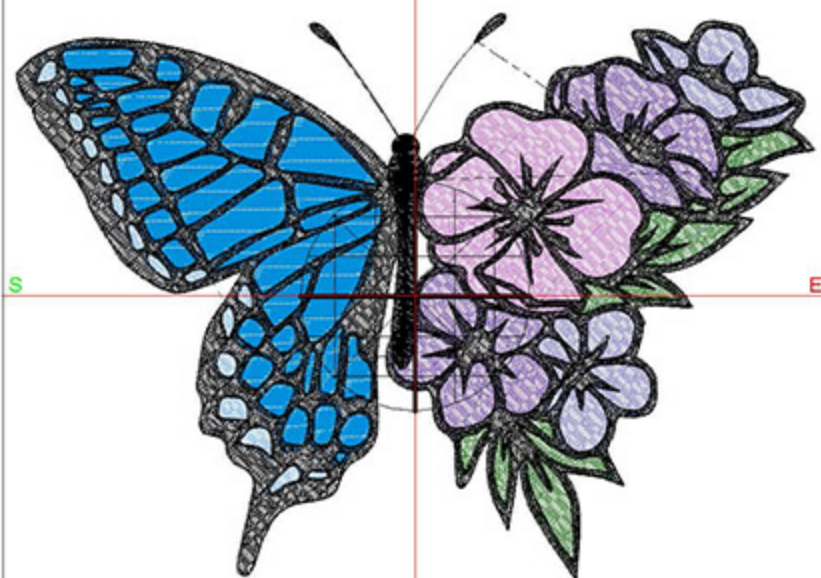

Design Worksheet

BERNINA Embroidery Software DesignerPlus

Design: BIDBlueButterfly6x8

Stitches: 55775

Colors: 7

Height: 141.8 mm

Width: 199.9 mm

Zoom: 0.59

Total bobbin: 95.64m

Color Film:

#	Chart	Code	Name	Thread
1.		Madeira Polyneon 1871	Porcelain Blue	8.10m
2.		Madeira Polyneon 1977	Peacock Blue	50.14m
3.		Madeira Polyneon 1832	Majestic Purple	24.05m
4.		Madeira Polyneon 1933	Lavender Lilac	16.54m
5.		Madeira Polyneon 1831	Purple Pansy	25.23m
6.		Madeira Polyneon 1770	Light Emerald Green	16.36m
7.		Madeira Polyneon 1800	Emerald Black	132.54m

Machine runtime: 1:09:40