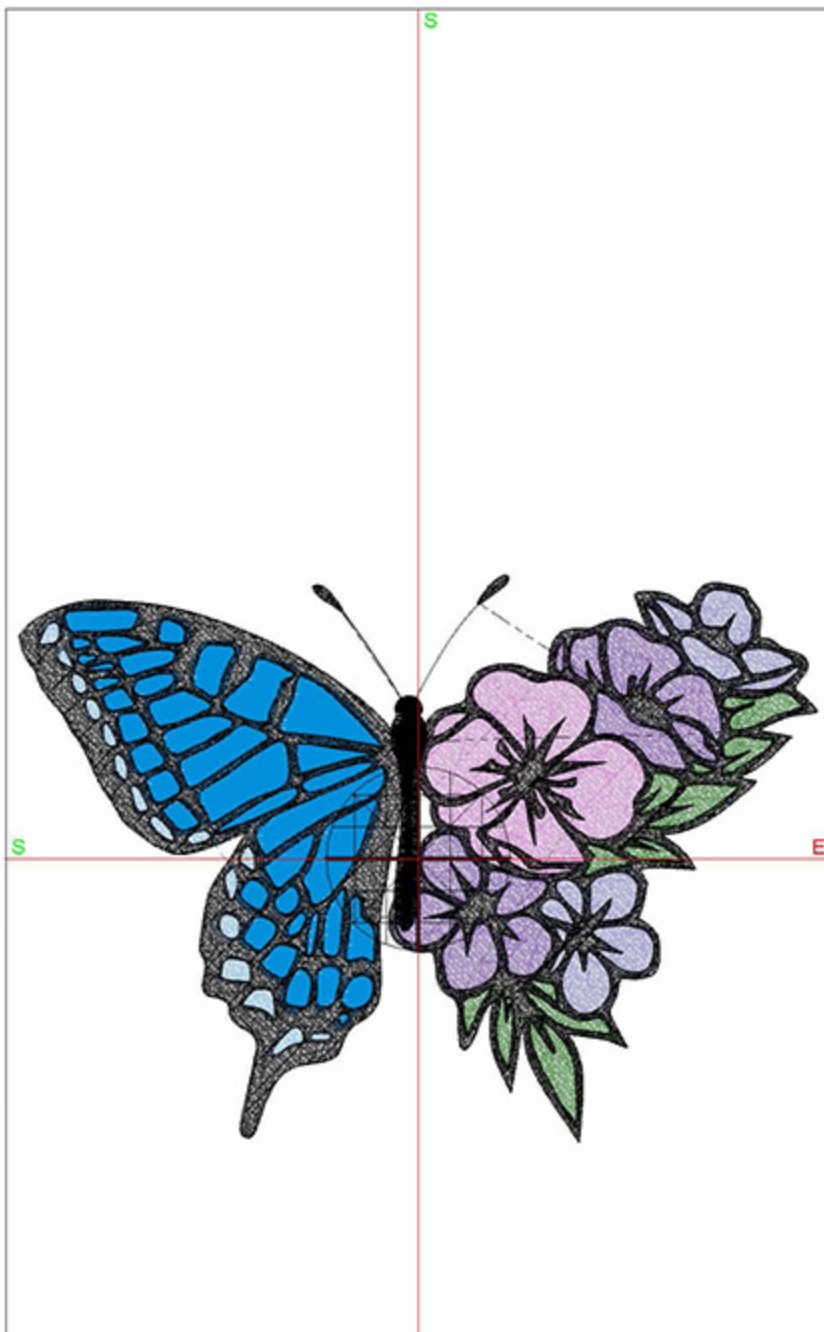

## Design Worksheet

BERNINA Embroidery Software DesignerPlus

Design: BIDBlueButterfly4x5

Stitches: 29414

Colors: 7

Height: 90.0 mm

Width: 126.9 mm

Zoom: 0.94

## Design Worksheet

BERNINA Embroidery Software DesignerPlus

Design: BIDBlueButterfly&x10

Stitches: 74802

Colors: 7

Height: 177.7 mm

Width: 250.0 mm

Zoom: 0.47