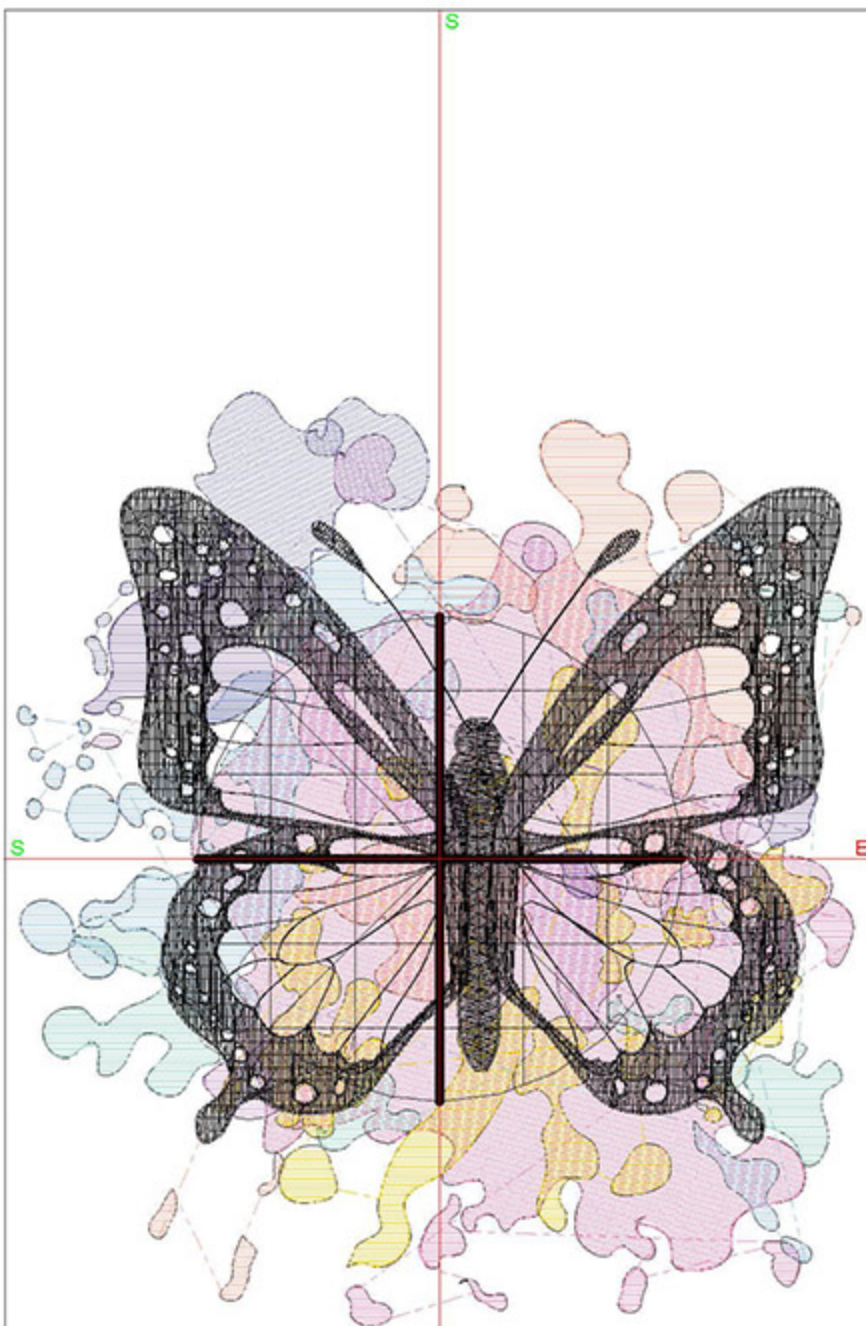

Design Worksheet

BERNINA Embroidery Software DesignerPlus
Design: BIDButterflyInked4x5

Stitches: 23676

Colors: 9

Height: 110.6 mm

Width: 99.8 mm

Zoom: 1.24

Total bobbin: 38.82m

Color Film:

#	Chart	Code	Name	Thread
1.		1921	Bubble Gum Pink	24.08m
2.		1820	Peach Tea	9.29m
3.		1933	Lavender Lilac	3.23m
4.		1831	Purple Pansy	5.45m
5.		1845	Mint	3.74m
6.		1980	Sunflower	8.85m
7.		1871	Porcelain Blue	7.54m
8.		1832	Majestic Purple	2.56m
9.		1800	Emerald Black	48.12m

Zoom: 0.98

Total bobbin: 59.27m

Color Film:

#	Chart	Code	Name	Thread
1.		1921	Bubble Gum Pink	37.68m
2.		1820	Peach Tea	13.69m
3.		1933	Lavender Lilac	4.99m
4.		1831	Purple Pansy	8.00m
5.		1845	Mint	5.47m
6.		1980	Sunflower	12.90m
7.		1871	Porcelain Blue	10.94m
8.		1832	Majestic Purple	3.81m
9.		1800	Emerald Black	67.55m

Zoom: 0.63

Total bobbin: 129.86m

Color Film:

#	Chart	Code	Name	Thread
1.		1921	Bubble Gum Pink	86.17m
2.		1820	Peach Tea	28.85m
3.		1933	Lavender Lilac	10.24m
4.		1831	Purple Pansy	16.72m
5.		1845	Mint	11.14m
6.		1980	Sunflower	25.46m
7.		1871	Porcelain Blue	22.55m
8.		1832	Majestic Purple	7.96m
9.		1800	Emerald Black	131.34m