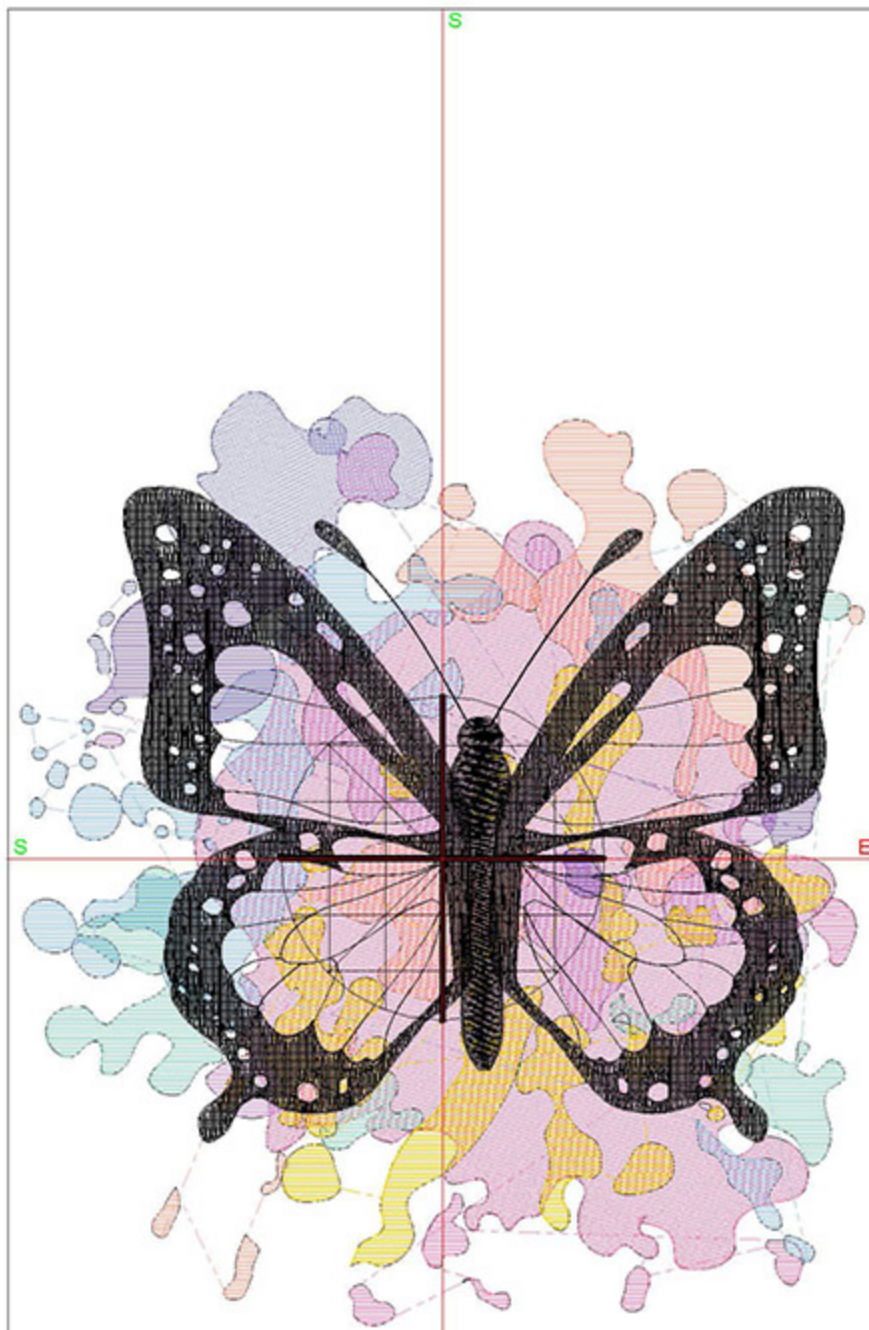

Color Film:

#	Chart	Code	Name	Thread
1.		1921	Bubble Gum Pink	24.08m
2.		1820	Peach Tea	9.29m
3.		1933	Lavender Lilac	3.23m
4.		1831	Purple Pansy	5.45m
5.		1845	Mint	3.74m
6.		1980	Sunflower	8.85m
7.		1871	Porcelain Blue	7.54m
8.		1832	Majestic Purple	2.56m
9.		1800	Emerald Black	48.12m

Zoom: 0.98

Total bobbin: 59.27m

Color Film:

#	Chart	Code	Name	Thread
1.		1921	Bubble Gum Pink	37.68m
2.		1820	Peach Tea	13.69m
3.		1933	Lavender Lilac	4.99m
4.		1831	Purple Pansy	8.00m
5.		1845	Mint	5.47m
6.		1980	Sunflower	12.90m
7.		1871	Porcelain Blue	10.94m
8.		1832	Majestic Purple	3.81m
9.		1800	Emerald Black	67.55m

Machine runtime: 0:59:23

Design Worksheet

BERNINA Embroidery Software DesignerPlus
Design: BIDButterflyInked6x8

Stitches: 41187

Colors: 9

Height: 165.6 mm

Width: 149.5 mm

Zoom: 0.83

Zoom: 0.63

Total bobbin: 129.86m

Color Film:

#	Chart	Code	Name	Thread
1.		1921	Bubble Gum Pink	86.17m
2.		1820	Peach Tea	28.85m
3.		1933	Lavender Lilac	10.24m
4.		1831	Purple Pansy	16.72m
5.		1845	Mint	11.14m
6.		1980	Sunflower	25.46m
7.		1871	Porcelain Blue	22.55m
8.		1832	Majestic Purple	7.96m
9.		1800	Emerald Black	131.34m