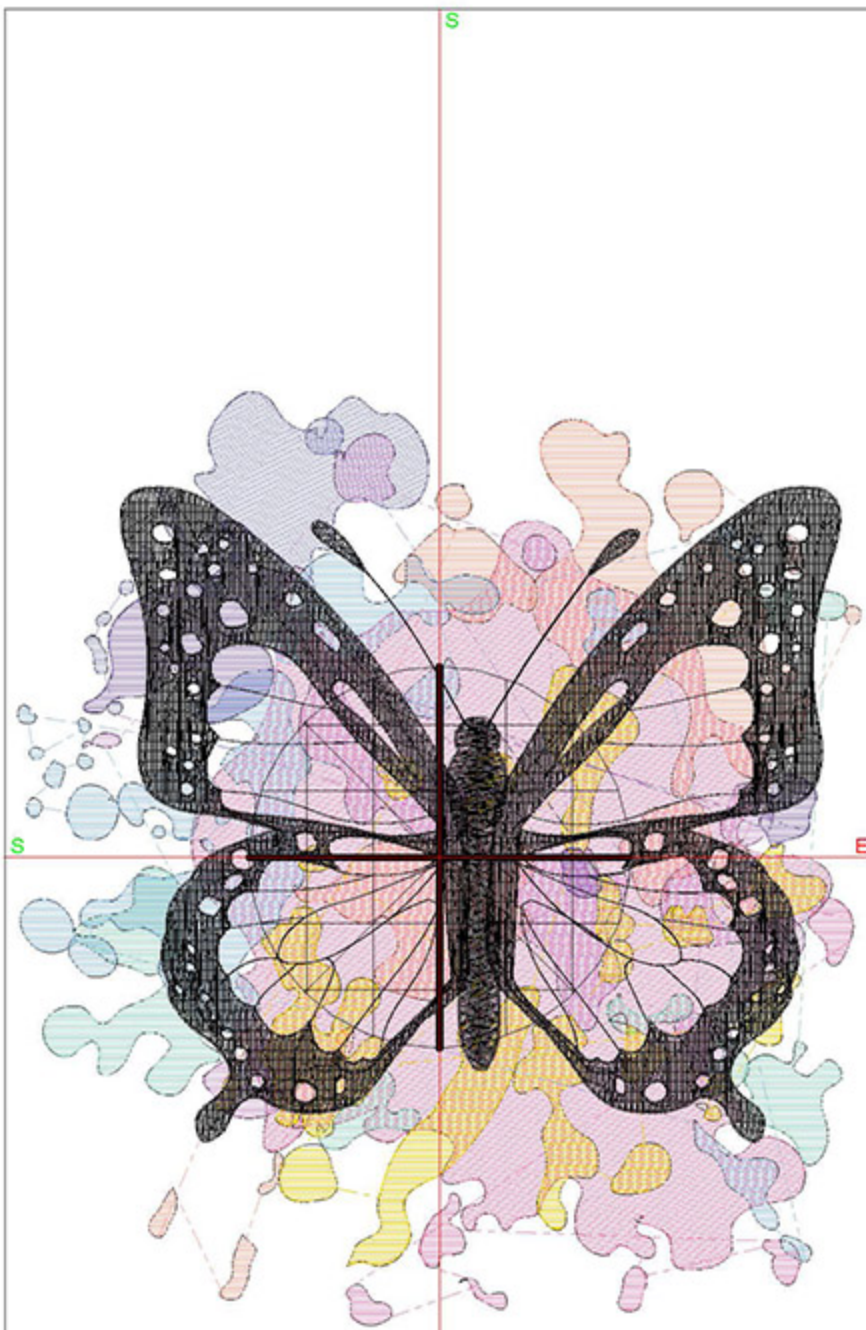

Color Film:

#	Chart	Code	Name	Thread
1.		1921	Bubble Gum Pink	24.08m
2.		1820	Peach Tea	9.29m
3.		1933	Lavender Lilac	3.23m
4.		1831	Purple Pansy	5.45m
5.		1845	Mint	3.74m
6.		1980	Sunflower	8.85m
7.		1871	Porcelain Blue	7.54m
8.		1832	Majestic Purple	2.56m
9.		1800	Emerald Black	48.12m

Machine runtime: 0:47:31

Design Worksheet

BERNINA Embroidery Software DesignerPlus

Design: BIDButterflyInked5x7

Stitches: 32510

Colors: 9

Height: 140.2 mm

Width: 127.0 mm

Zoom: 0.98

Total bobbin: 59.27m

Color Film:

#	Chart	Code	Name	Thread
1.		1921	Bubble Gum Pink	37.68m
2.		1820	Peach Tea	13.69m
3.		1933	Lavender Lilac	4.99m
4.		1831	Purple Pansy	8.00m
5.		1845	Mint	5.47m
6.		1980	Sunflower	12.90m
7.		1871	Porcelain Blue	10.94m
8.		1832	Majestic Purple	3.81m
9.		1800	Emerald Black	67.55m

Zoom: 0.63

Total bobbin: 129.86m

Color Film:

#	Chart	Code	Name	Thread
1.		1921	Bubble Gum Pink	86.17m
2.		1820	Peach Tea	28.85m
3.		1933	Lavender Lilac	10.24m
4.		1831	Purple Pansy	16.72m
5.		1845	Mint	11.14m
6.		1980	Sunflower	25.46m
7.		1871	Porcelain Blue	22.55m
8.		1832	Majestic Purple	7.96m
9.		1800	Emerald Black	131.34m