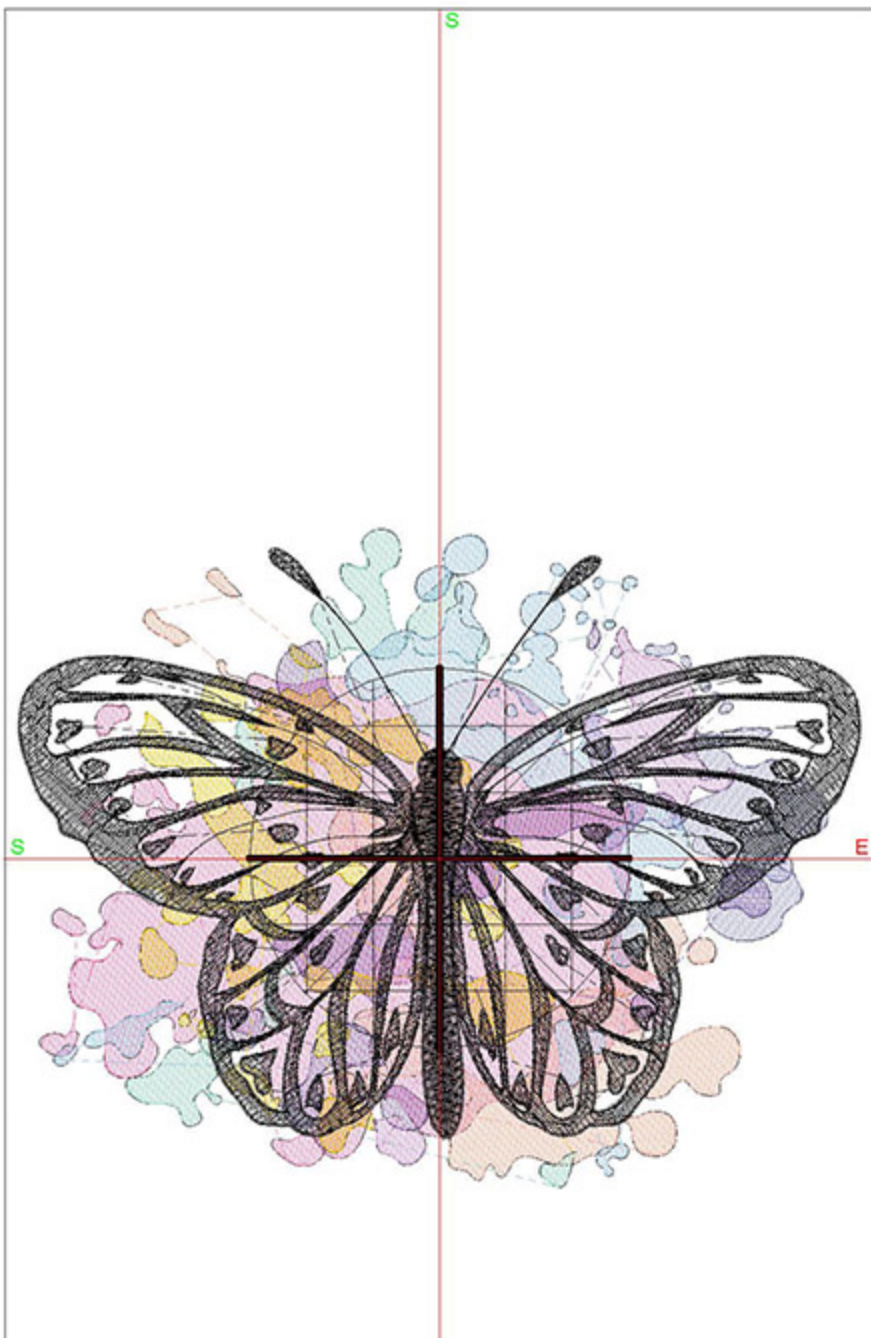

Design Worksheet

BERNINA Embroidery Software DesignerPlus

Design: BIDButterflyInkedTwo4x5

Stitches: 27862

Colors: 9

Height: 99.2 mm

Width: 127.2 mm

Zoom: 0.98

Total bobbin: 43.05m

Color Film:

#	Chart	Code	Name	Thread
1.		1921	Bubble Gum Pink	24.09m
2.		1817	Pleasant Peach	8.92m
3.		1933	Lavender Lilac	3.50m
4.		1832	Majestic Purple	5.59m
5.		1845	Mint	3.89m
6.		1980	Sunflower	8.75m
7.		1871	Porcelain Blue	7.73m
8.		1831	Purple Pansy	2.54m
9.		1800	Emerald Black	63.37m

Machine runtime: 0:57:47