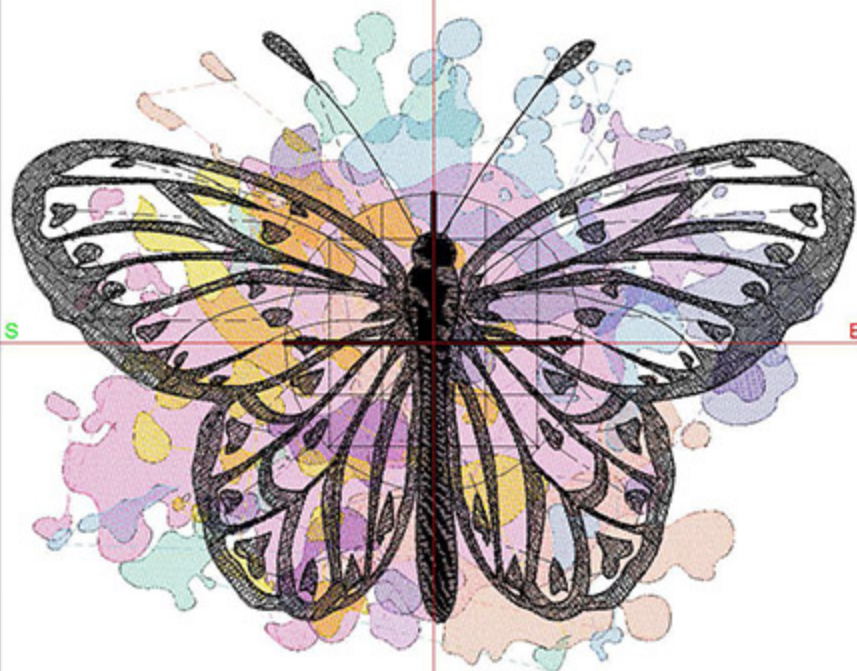

Design Worksheet

BERNINA Embroidery Software DesignerPlus

Design: BIDButterflyInkedTwo5x7

Stitches: 38299

Colors: 9

Height: 126.9 mm

Width: 162.6 mm

Zoom: 0.76

Total bobbin: 66.44m

Color Film:

#	Chart	Code	Name	Thread
1.		Madeira Polyneon 1921	Bubble Gum Pink	38.37m
2.		Madeira Polyneon 1817	Pleasant Peach	13.38m
3.		Madeira Polyneon 1933	Lavender Lilac	5.17m
4.		Madeira Polyneon 1832	Majestic Purple	8.39m
5.		Madeira Polyneon 1845	Mint	5.48m
6.		Madeira Polyneon 1980	Sunflower	12.84m
7.		Madeira Polyneon 1871	Porcelain Blue	11.44m
8.		Madeira Polyneon 1831	Purple Pansy	3.74m
9.		Madeira Polyneon 1800	Emerald Black	89.92m

Machine runtime: 1:11:18