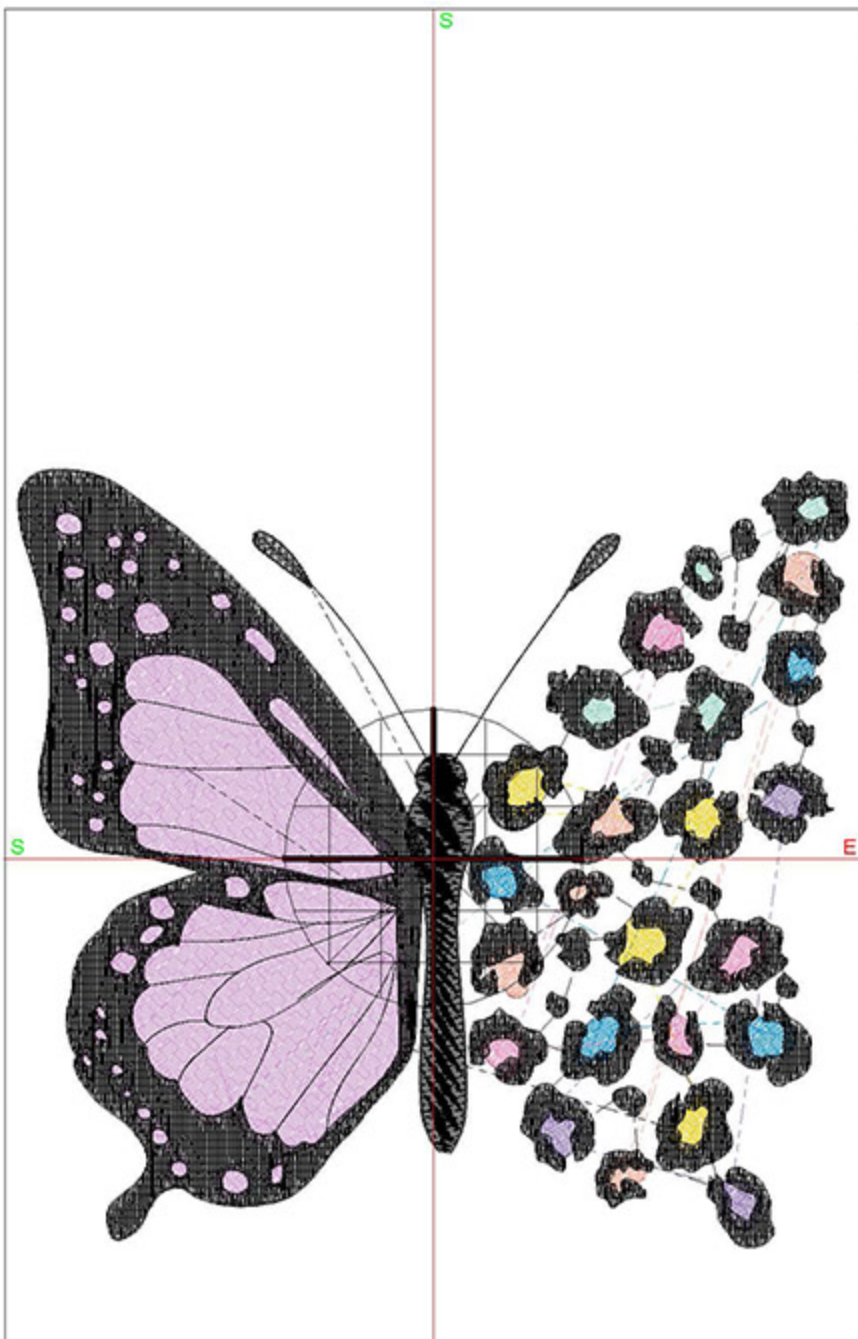

Design Worksheet

BERNINA Embroidery Software DesignerPlus

Design: BIDButterflySpots6x8

Stitches: 34699

Colors: 8

Height: 150.0 mm

Width: 159.6 mm

Zoom: 0.76

Total bobbin: 69.21m

Color Film:

#	Chart	Code	Name	Thread
1.		1831	Purple Pansy	51.26m
2.		1845	Mint	2.38m
3.		1977	Peacock Blue	3.36m
4.		1820	Peach Tea	3.73m
5.		1921	Bubble Gum Pink	3.57m
6.		1832	Majestic Purple	2.31m
7.		1980	Sunflower	4.01m
8.		1800	Emerald Black	115.58m

Machine runtime: 0:58:55