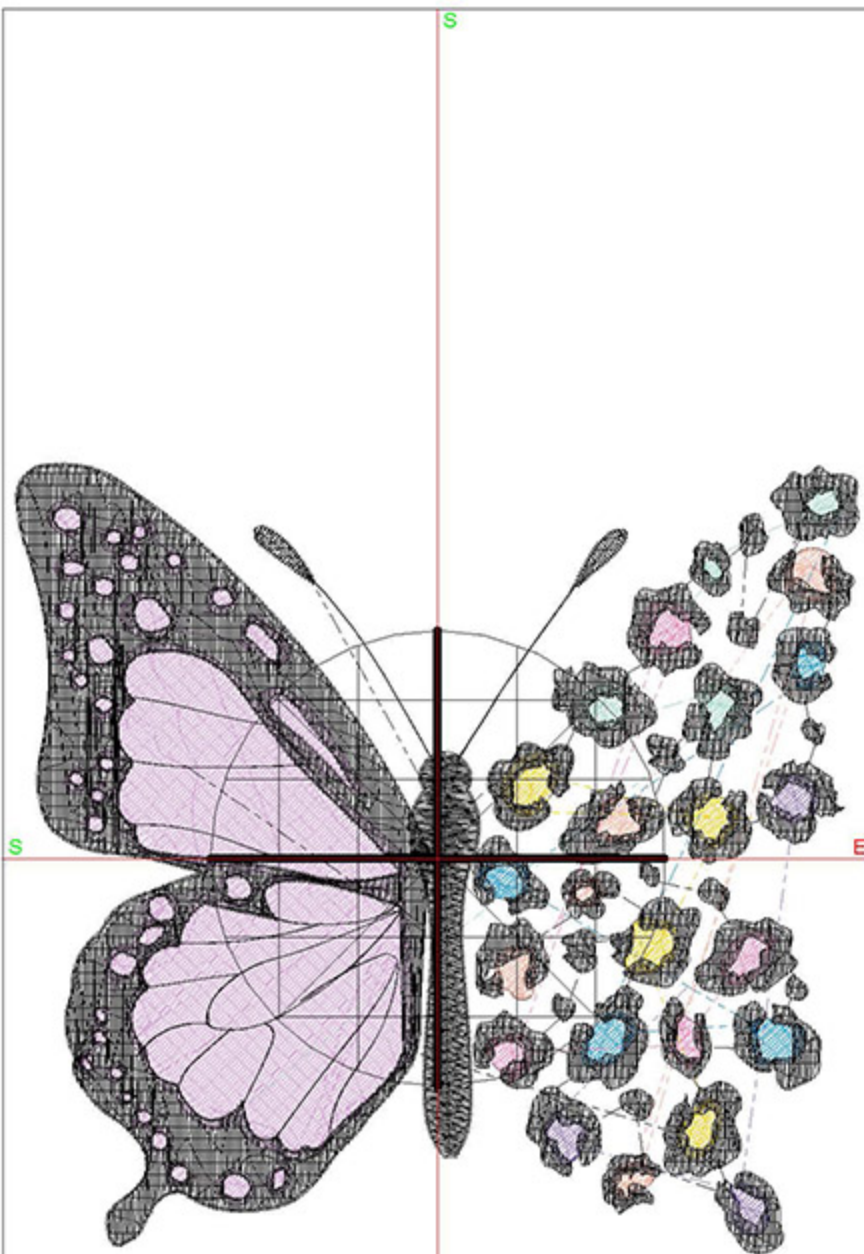

Design Worksheet

BERNINA Embroidery Software DesignerPlus

Design: BIDButterflySpots4x5

Stitches: 20094

Colors: 8

Height: 100.0 mm

Width: 106.3 mm

Zoom: 1.17

Total bobbin: 33.33m

Color Film:

#	Chart	Code	Name	Thread
1.		Madeira Polyneon 1831	Purple Pansy	24.62m
2.		Madeira Polyneon 1845	Mint	1.31m
3.		Madeira Polyneon 1977	Peacock Blue	1.79m
4.		Madeira Polyneon 1820	Peach Tea	2.01m
5.		Madeira Polyneon 1921	Bubble Gum Pink	1.88m
6.		Madeira Polyneon 1832	Majestic Purple	1.26m
7.		Madeira Polyneon 1980	Sunflower	2.08m
8.		Madeira Polyneon 1800	Emerald Black	61.48m

Machine runtime: 0:37:17