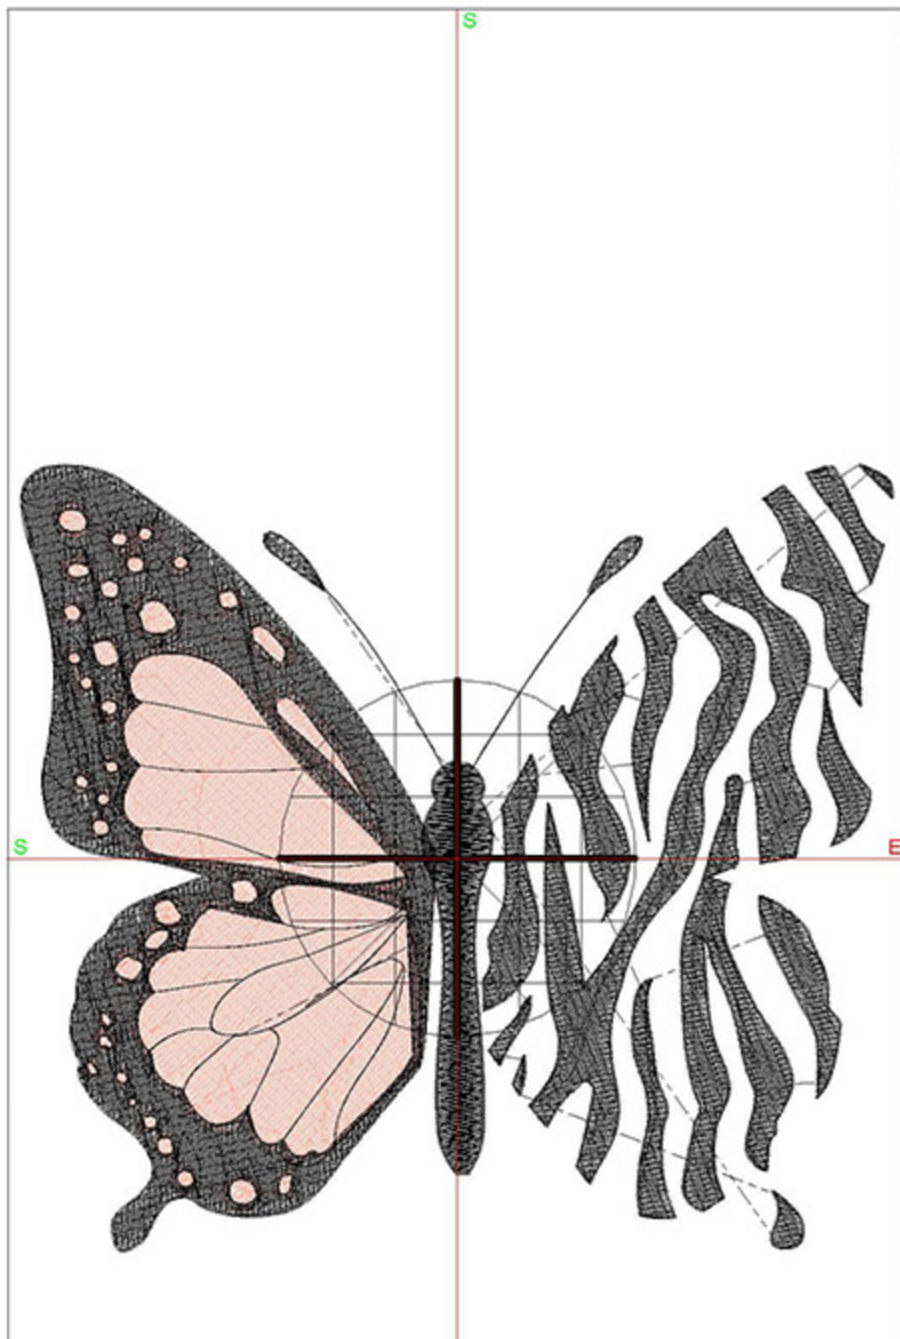

## Design Worksheet

BERNINA Embroidery Software DesignerPlus

Design: BIDButterflyStripes4x5

Stitches: 17824

Colors: 2

Height: 100.0 mm

Width: 110.8 mm

Zoom: 1.16

## Design Worksheet

BERNINA Embroidery Software DesignerPlus

Design: BIDButterflyStripes5x7

Stitches: 24891

Colors: 2

Height: 127.0 mm

Width: 140.6 mm

Zoom: 0.91

Total bobbin: 48.72m

Color Film:

#	Chart	Code	Name	Thread
1.	■	Madeira Polyneon 1820	Peach Tea	38.58m
2.	■	Madeira Polyneon 1800	Emerald Black	93.41m

Machine runtime: 0:34:41

Total bobbin: 65.69m

Color Film:

#	Chart	Code	Name	Thread
1.		1820	Peach Tea	52.16m
2.		1800	Emerald Black	121.70m

Machine runtime: 0:43:38