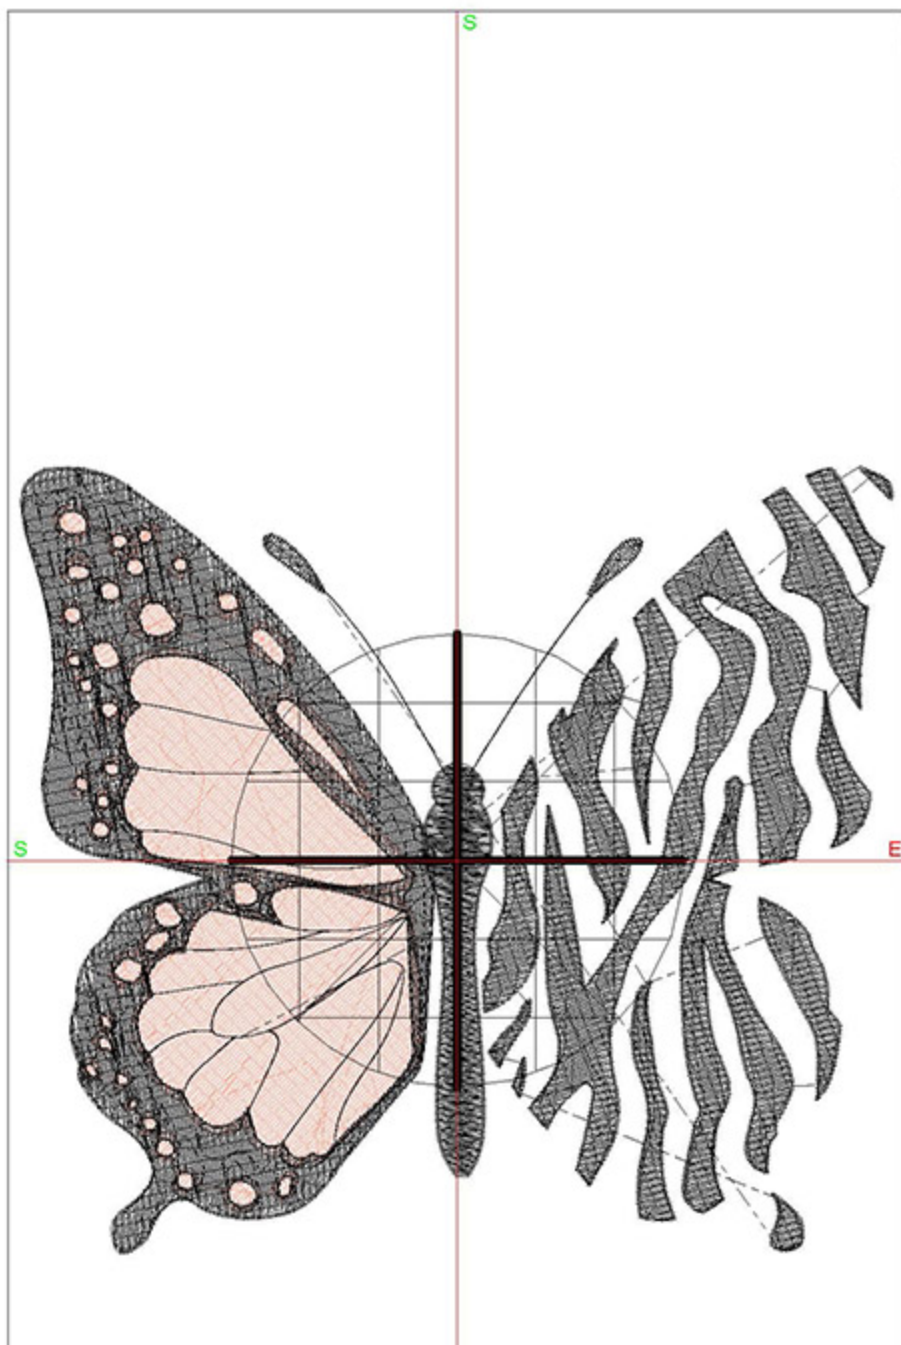

## Design Worksheet

BERNINA Embroidery Software DesignerPlus

Design: BIDButterflyStripes4x5

Stitches: 17824

Colors: 2

Height: 100.0 mm

Width: 110.8 mm

Zoom: 1.16

Total bobbin: 31.49m

Color Film:

#	Chart	Code	Name	Thread
1.	 Madeira Polyneon	1820	Peach Tea	25.03m
2.	 Madeira Polyneon	1800	Emerald Black	63.75m

Machine runtime: 0:25:15

## Design Worksheet

BERNINA Embroidery Software DesignerPlus

Design: BIDButterflyStripes5x7

Stitches: 24891

Colors: 2

Height: 127.0 mm

Width: 140.6 mm

Zoom: 0.91

Total bobbin: 65.69m

Color Film:

#	Chart	Code	Name	Thread
1.		1820	Peach Tea	52.16m
2.		1800	Emerald Black	121.70m

Machine runtime: 0:43:38