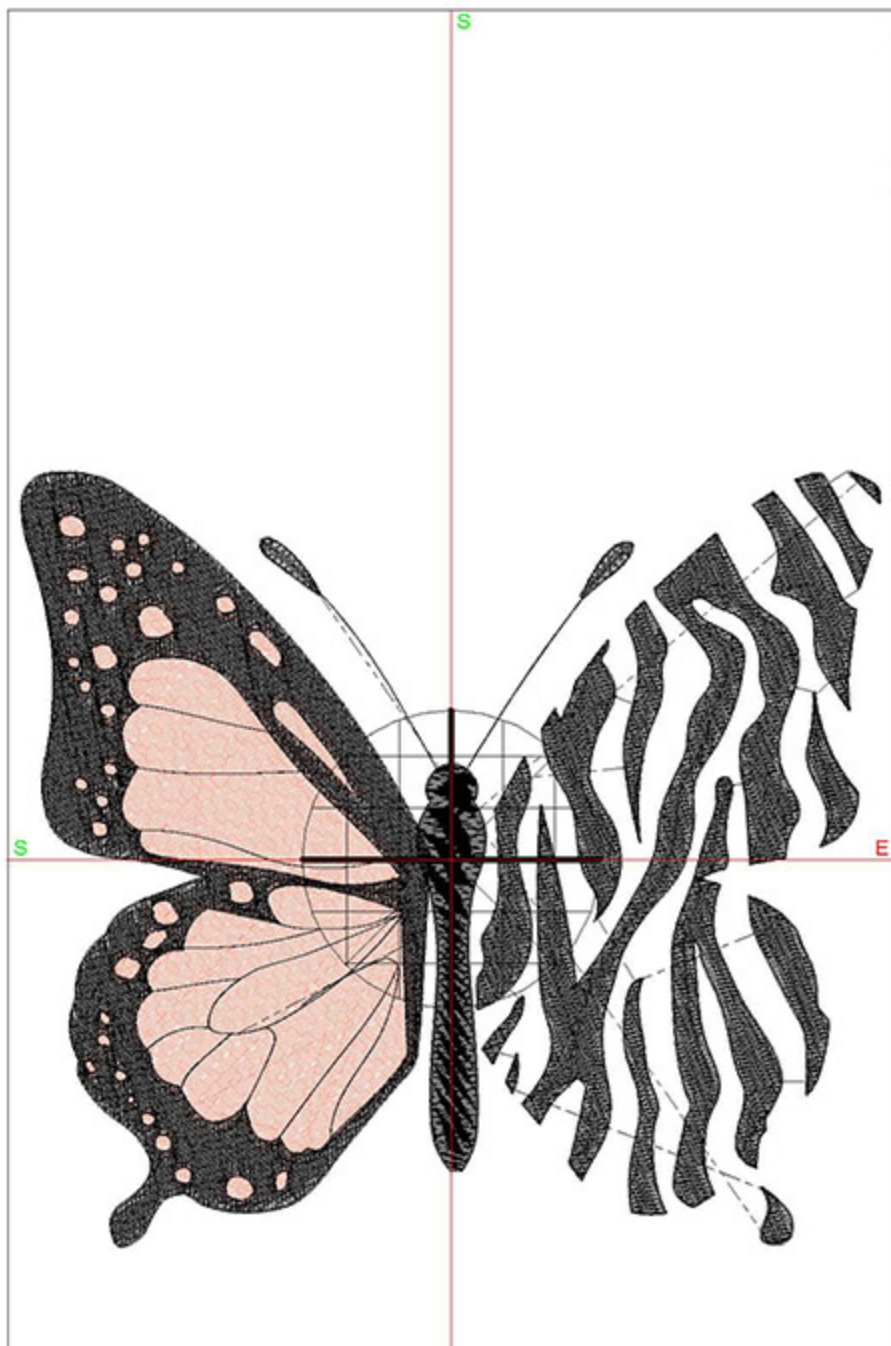

Total bobbin: 48.72m

Color Film:

#	Chart	Code	Name	Thread
1.	■	Madeira Polyneon 1820	Peach Tea	38.58m
2.	■	Madeira Polyneon 1800	Emerald Black	93.41m

Machine runtime: 0:34:41

## Design Worksheet

BERNINA Embroidery Software DesignerPlus

Design: BIDButterflyStripes6x8

Stitches: 31500

Colors: 2

Height: 149.7 mm

Width: 165.9 mm

Zoom: 0.76

Total bobbin: 65.69m

Color Film:

#	Chart	Code	Name	Thread
1.		1820	Peach Tea	52.16m
2.		1800	Emerald Black	121.70m

Machine runtime: 0:43:38