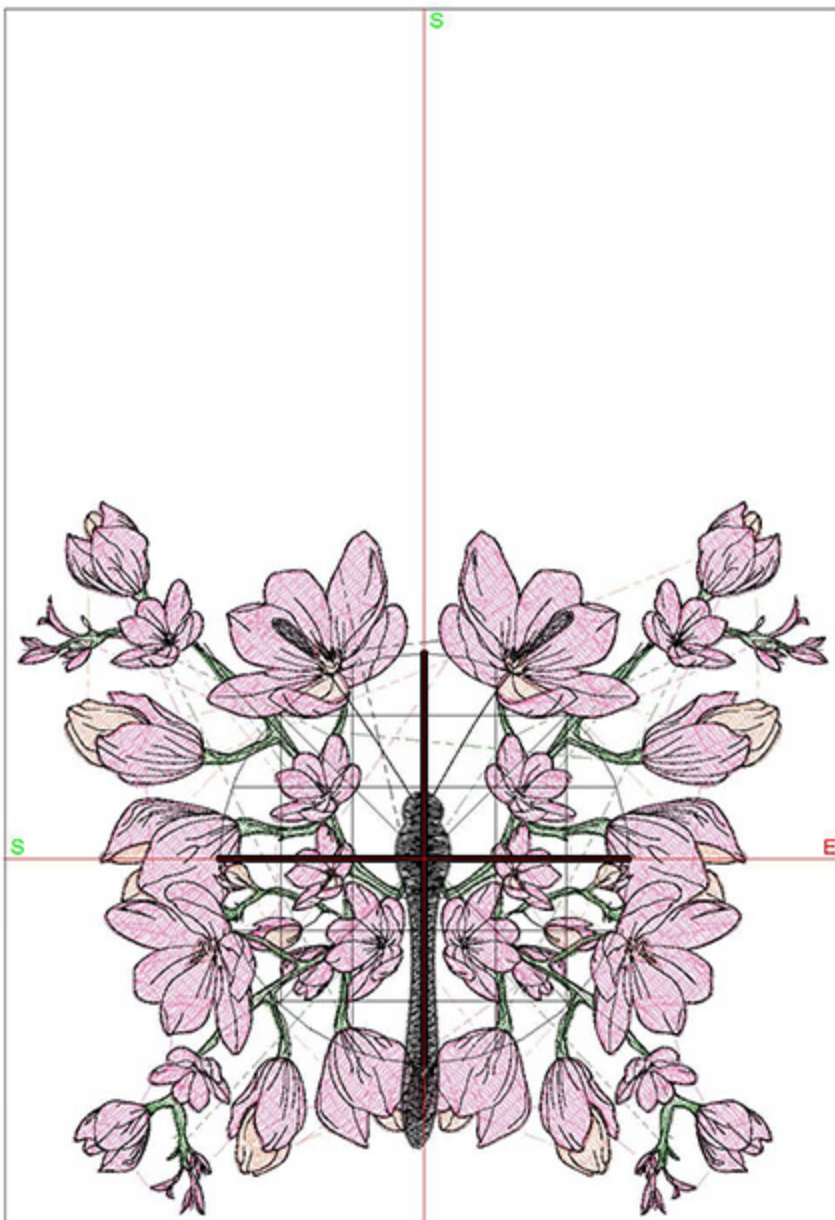

## Design Worksheet

BERNINA Embroidery Software DesignerPlus

Design: BIDCherryBlossomDouble4x5

Stitches: 26571

Colors: 4

Height: 99.9 mm

Width: 113.5 mm

Zoom: 1.05

Total bobbin: 34.38m

Color Film:

#	Chart	Code	Name	Thread
1.	 Madeira Polyneon	1770	Light Emerald Green	10.15m
2.	 Madeira Polyneon	1817	Pleasant Peach	7.70m
3.	 Madeira Polyneon	1921	Bubble Gum Pink	52.22m
4.	 Madeira Polyneon	1800	Emerald Black	41.10m

## Design Worksheet

BERNINA Embroidery Software DesignerPlus  
 Design: BIDCherryBlossomDouble5x7

Stitches: 33847  
 Colors: 4  
 Height: 126.8 mm  
 Width: 144.2 mm  
 Zoom: 0.83

Total bobbin: 49.63m

Color Film: