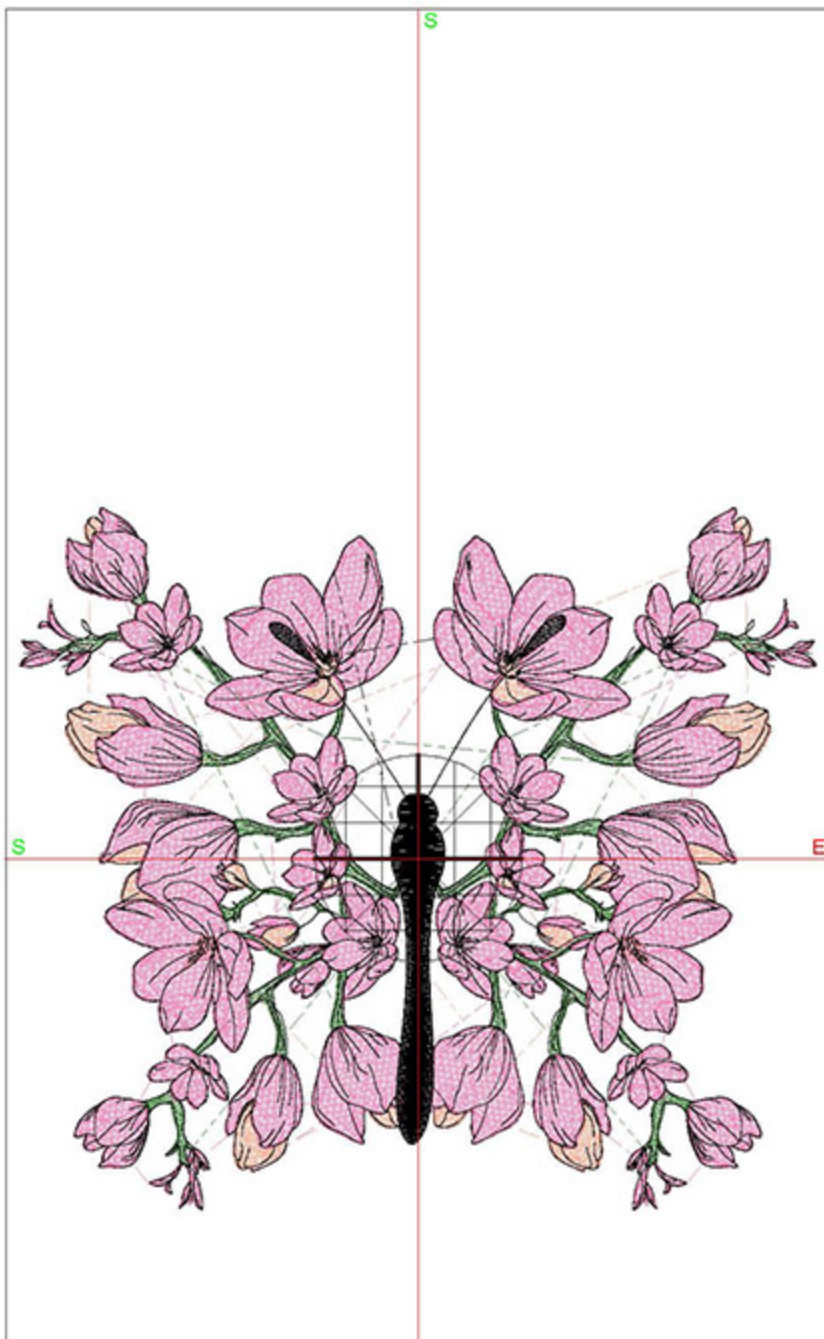

## Design Worksheet

BERNINA Embroidery Software DesignerPlus

Design: BIDCherryBlossomDouble4x5

Stitches: 26571

Colors: 4

Height: 99.9 mm

Width: 113.5 mm

Zoom: 1.05

## Design Worksheet

BERNINA Embroidery Software DesignerPlus

Design: BIDCherryBlossomDouble6x8

Stitches: 40350

Colors: 4

Height: 149.7 mm

Width: 170.1 mm

Zoom: 0.70

Total bobbin: 64.40m

Color Film:

#	Chart	Code	Name	Thread
1.	■	1770	Light Emerald Green	16.91m
2.	■	1817	Pleasant Peach	13.26m
3.	■	1921	Bubble Gum Pink	99.83m
4.	■	1800	Emerald Black	59.38m

Machine runtime: 1:00:53

## Design Worksheet

BERNINA Embroidery Software DesignerPlus  
 Design: BIDCherryBlossomDouble8x10

Stitches: 55213  
 Colors: 4  
 Height: 194.8 mm  
 Width: 221.5 mm  
 Zoom: 0.53

Total bobbin: 99.11m

Color Film: