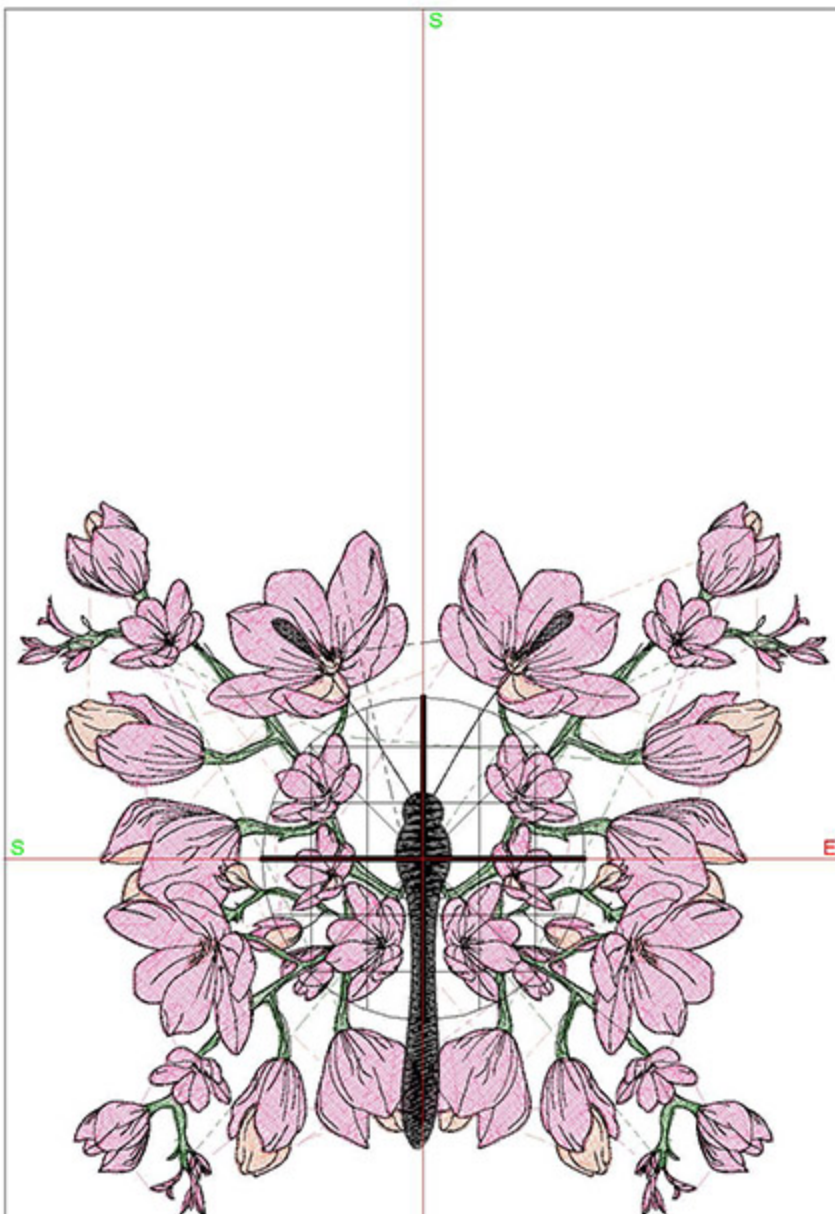

## Design Worksheet

BERNINA Embroidery Software DesignerPlus

Design: BIDCherryBlossomDouble4x5

Stitches: 26571

Colors: 4

Height: 99.9 mm

Width: 113.5 mm

Zoom: 1.05

Total bobbin: 34.38m

Color Film:

#	Chart	Code	Name	Thread
1.	 Madeira Polyneon	1770	Light Emerald Green	10.15m
2.	 Madeira Polyneon	1817	Pleasant Peach	7.70m
3.	 Madeira Polyneon	1921	Bubble Gum Pink	52.22m
4.	 Madeira Polyneon	1800	Emerald Black	41.10m

## Design Worksheet

BERNINA Embroidery Software DesignerPlus  
 Design: BIDCherryBlossomDouble5x7

Stitches: 33847  
 Colors: 4  
 Height: 126.8 mm  
 Width: 144.2 mm  
 Zoom: 0.83

Total bobbin: 49.63m

Color Film: