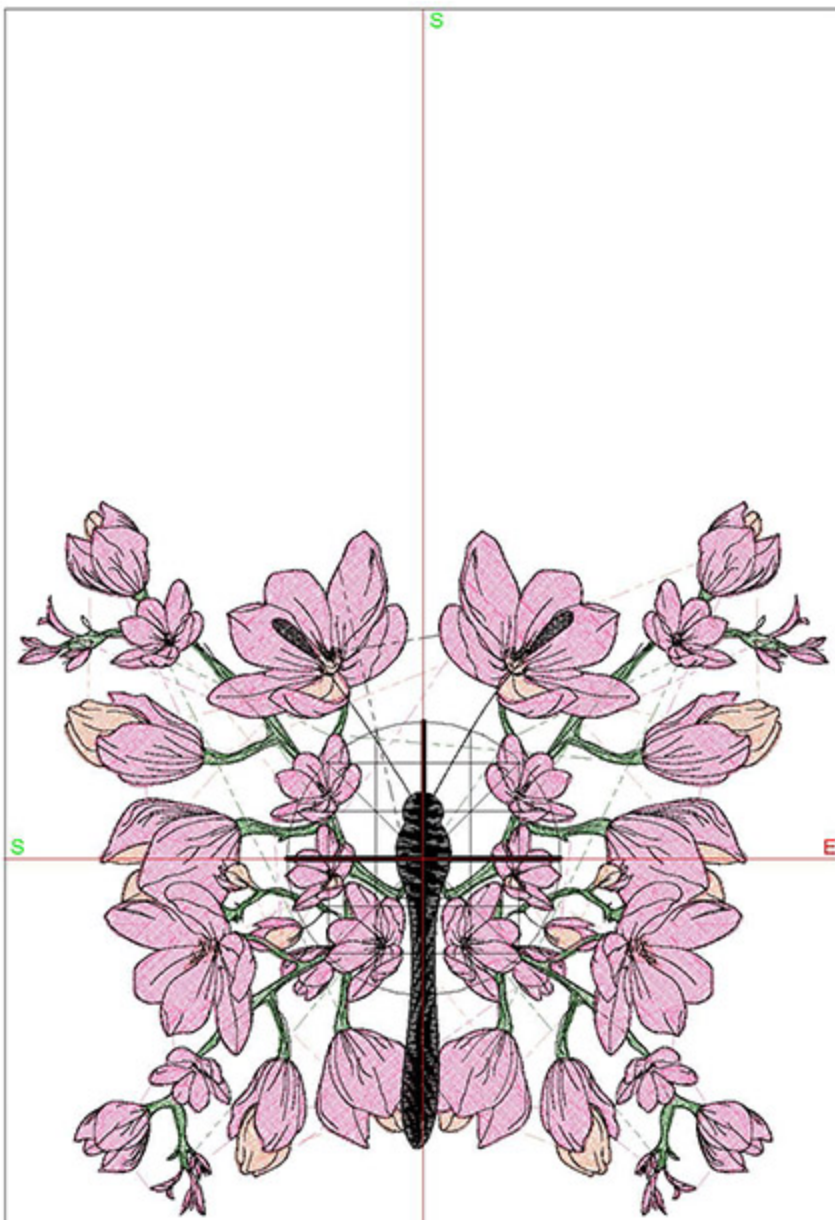

## Design Worksheet

BERNINA Embroidery Software DesignerPlus  
 Design: BIDCherryBlossomDouble5x7

Stitches: 33847  
 Colors: 4  
 Height: 126.8 mm  
 Width: 144.2 mm  
 Zoom: 0.83

Total bobbin: 49.63m

Color Film:

## Design Worksheet

BERNINA Embroidery Software DesignerPlus

Design: BIDCherryBlossomDouble6x8

Stitches: 40350

Colors: 4

Height: 149.7 mm

Width: 170.1 mm

Zoom: 0.70

Total bobbin: 64.40m

Color Film:

#	Chart	Code	Name	Thread
1.	■	1770	Light Emerald Green	16.91m
2.	■	1817	Pleasant Peach	13.26m
3.	■	1921	Bubble Gum Pink	99.83m
4.	■	1800	Emerald Black	59.38m

Machine runtime: 1:00:53