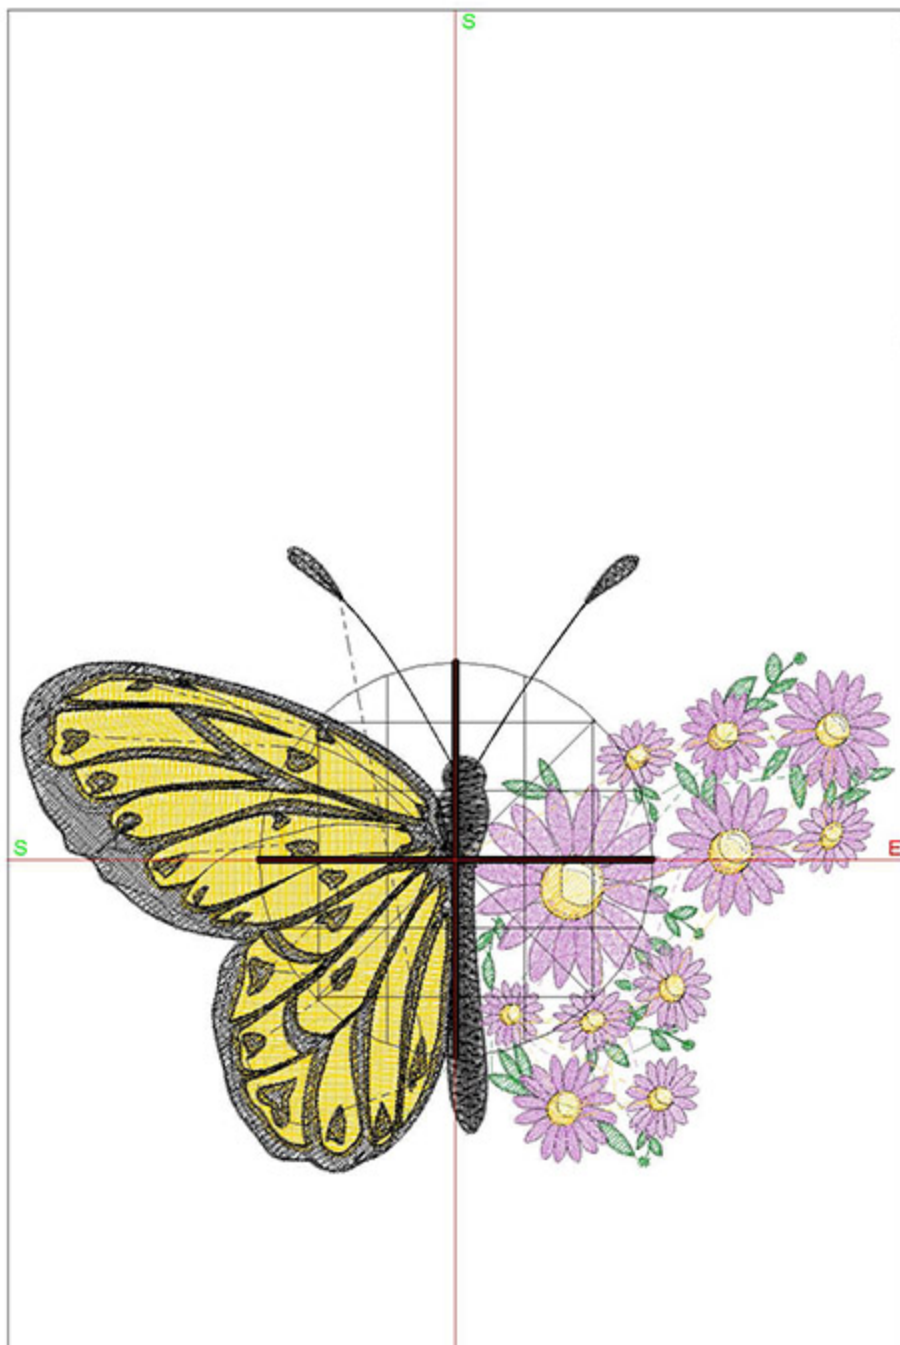

Design Worksheet

BERNINA Embroidery Software DesignerPlus

Design: BIDDaisies4x5

Stitches: 25203

Colors: 7

Height: 91.3 mm

Width: 126.9 mm

Zoom: 1.01

Total bobbin: 35.62m

Color Film:

#	Chart	Code	Name	Thread
1.		1980	Sunflower	32.77m
2.		1650	Fresh Pine	6.27m
3.		1800	Emerald Black	34.99m
4.		1831	Purple Pansy	30.76m
5.		1735	Lemonade	3.64m
6.		15	White	0.39m
7.		1624	Egg Yolk	1.69m

Machine runtime: 0:45:33

Design Worksheet

BERNINA Embroidery Software DesignerPlus

Design: BIDDaisies5x7

Stitches: 42645

Colors: 7

Height: 143.4 mm

Width: 199.7 mm