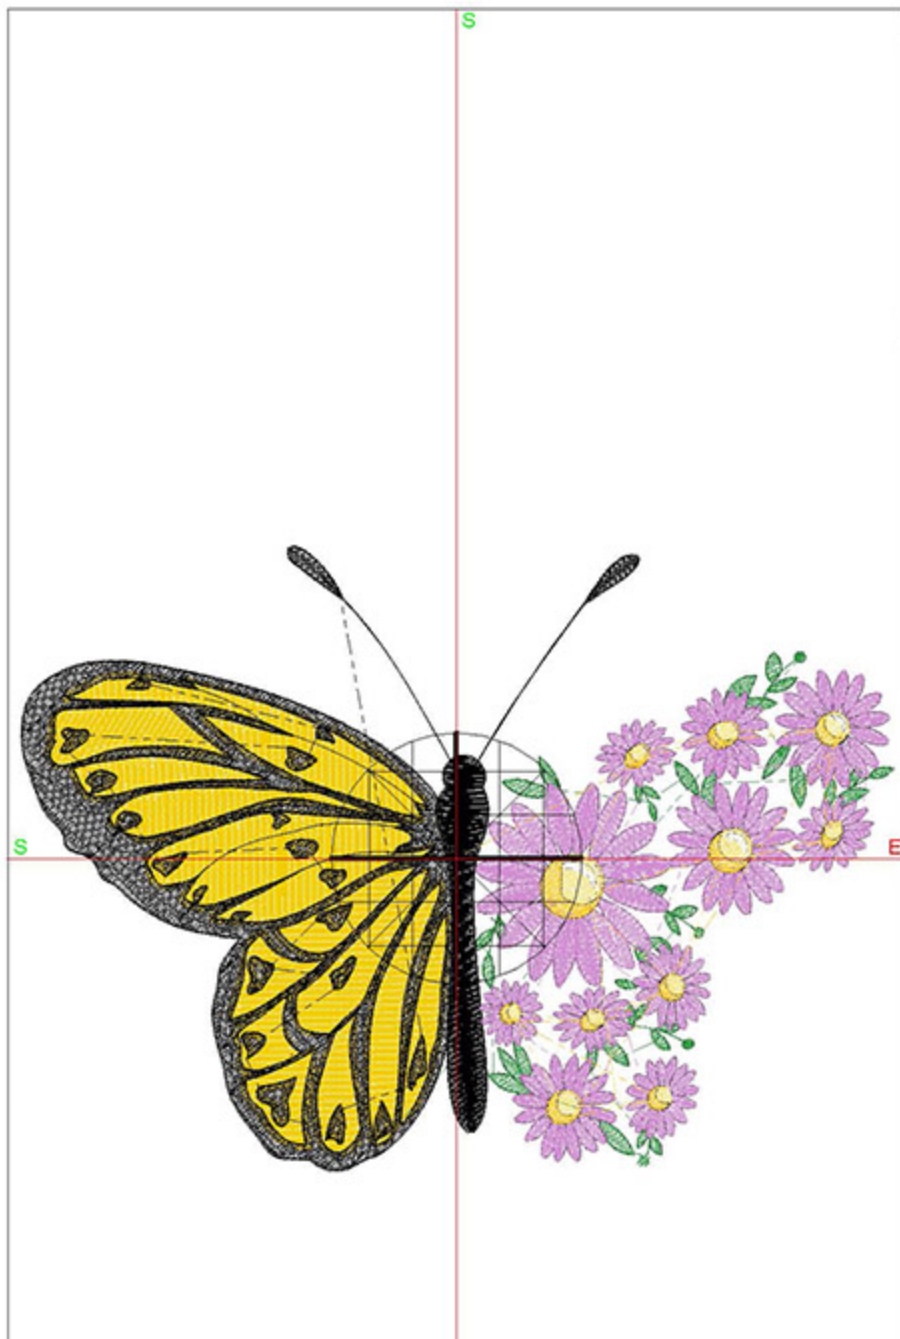

Total bobbin: 78.39m

Color Film:

#	Chart	Code	Name	Thread
1.	Madeira Polyneon	1980	Sunflower	70.12m
2.	Madeira Polyneon	1650	Fresh Pine	11.00m
3.	Madeira Polyneon	1800	Emerald Black	68.94m
4.	Madeira Polyneon	1831	Purple Pansy	57.48m
5.	Madeira Polyneon	1735	Lemonade	6.76m
6.	BERNINA	15	White	0.61m
7.	Madeira Polyneon	1624	Egg Yolk	2.66m

Machine runtime: 1:10:17