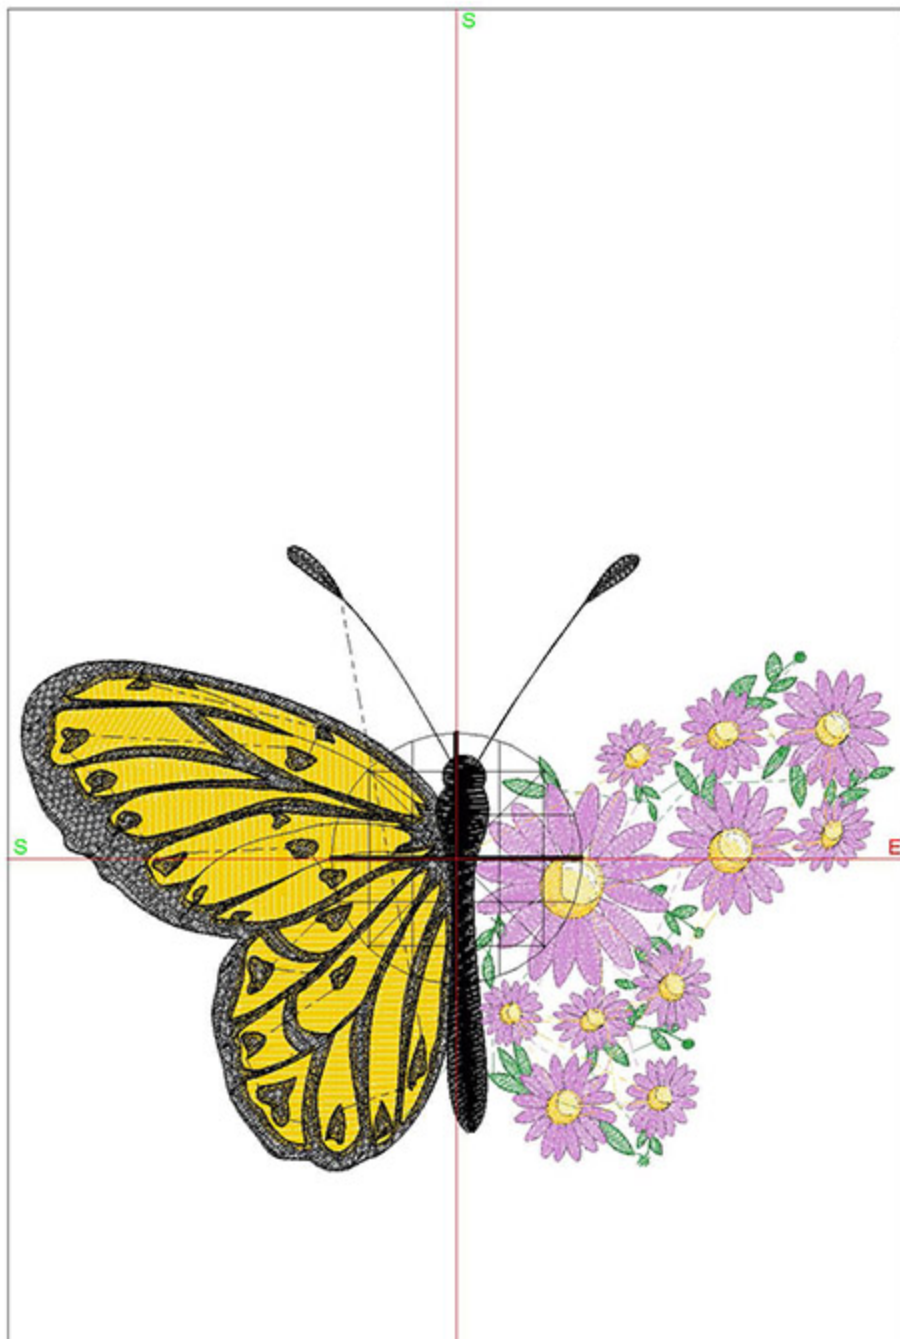

Design Worksheet

BERNINA Embroidery Software DesignerPlus

Design: BIDDaisies4x5

Stitches: 25203

Colors: 7

Height: 91.3 mm

Width: 126.9 mm

Zoom: 1.01

Total bobbin: 35.62m

Color Film:

#	Chart	Code	Name	Thread
1.		1980	Sunflower	32.77m
2.		1650	Fresh Pine	6.27m
3.		1800	Emerald Black	34.99m
4.		1831	Purple Pansy	30.76m
5.		1735	Lemonade	3.64m
6.		15	White	0.39m
7.		1624	Egg Yolk	1.69m

Machine runtime: 0:45:33

Design Worksheet

BERNINA Embroidery Software DesignerPlus

Design: BIDDaisies5x7

Stitches: 42645

Colors: 7

Height: 143.4 mm

Width: 199.7 mm

Zoom: 0.64

Total bobbin: 78.39m

Color Film:

#	Chart	Code	Name	Thread
1.	Madeira Polyneon	1980	Sunflower	70.12m
2.	Madeira Polyneon	1650	Fresh Pine	11.00m
3.	Madeira Polyneon	1800	Emerald Black	68.94m
4.	Madeira Polyneon	1831	Purple Pansy	57.48m
5.	Madeira Polyneon	1735	Lemonade	6.76m
6.	BERNINA	15	White	0.61m
7.	Madeira Polyneon	1624	Egg Yolk	2.66m