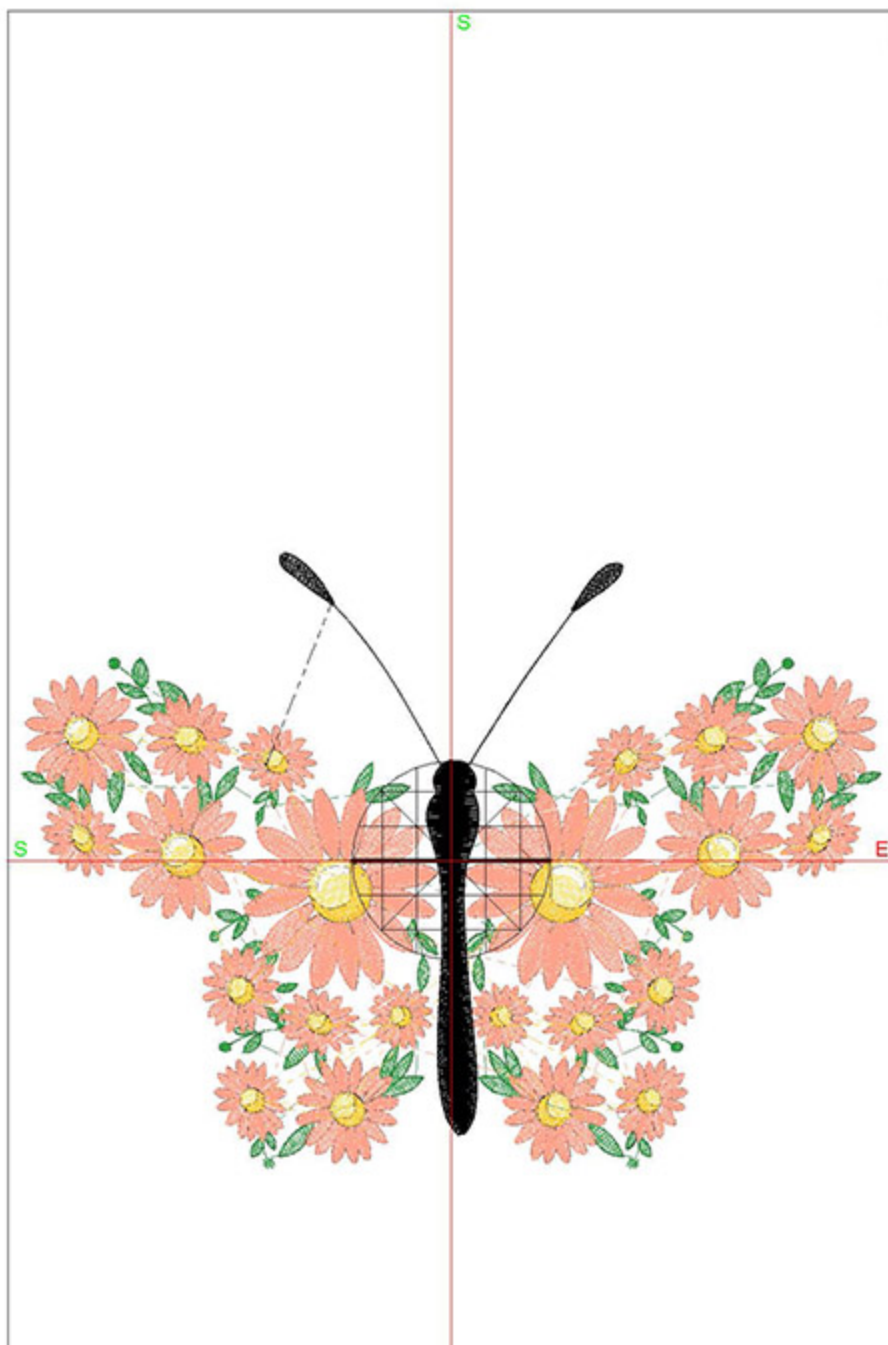

## Design Worksheet

BERNINA Embroidery Software DesignerPlus

Design: BIDDoubleDaisies4x5

Stitches: 22217

Colors: 6

Height: 91.3 mm

Width: 126.8 mm

Zoom: 1.01

## Design Worksheet

BERNINA Embroidery Software DesignerPlus

Design: BIDDoubleDaisies6x8

Stitches: 34371

Colors: 6

Height: 143.2 mm

Width: 199.4 mm

Zoom: 0.63

## Design Worksheet

BERNINA Embroidery Software DesignerPlus

Design: BIDDoubleDaisies8x10

Stitches: 43273

Colors: 6

Height: 178.8 mm

Width: 249.9 mm

Zoom: 0.51

Total bobbin: 90.19m

Color Film:

#	Chart	Code	Name	Thread
1.		1650	Fresh Pine	29.55m
2.		1820	Peach Tea	163.77m
3.		1735	Lemonade	19.53m
4.		15	White	1.65m
5.		1624	Egg Yolk	7.17m
6.		1800	Emerald Black	17.09m