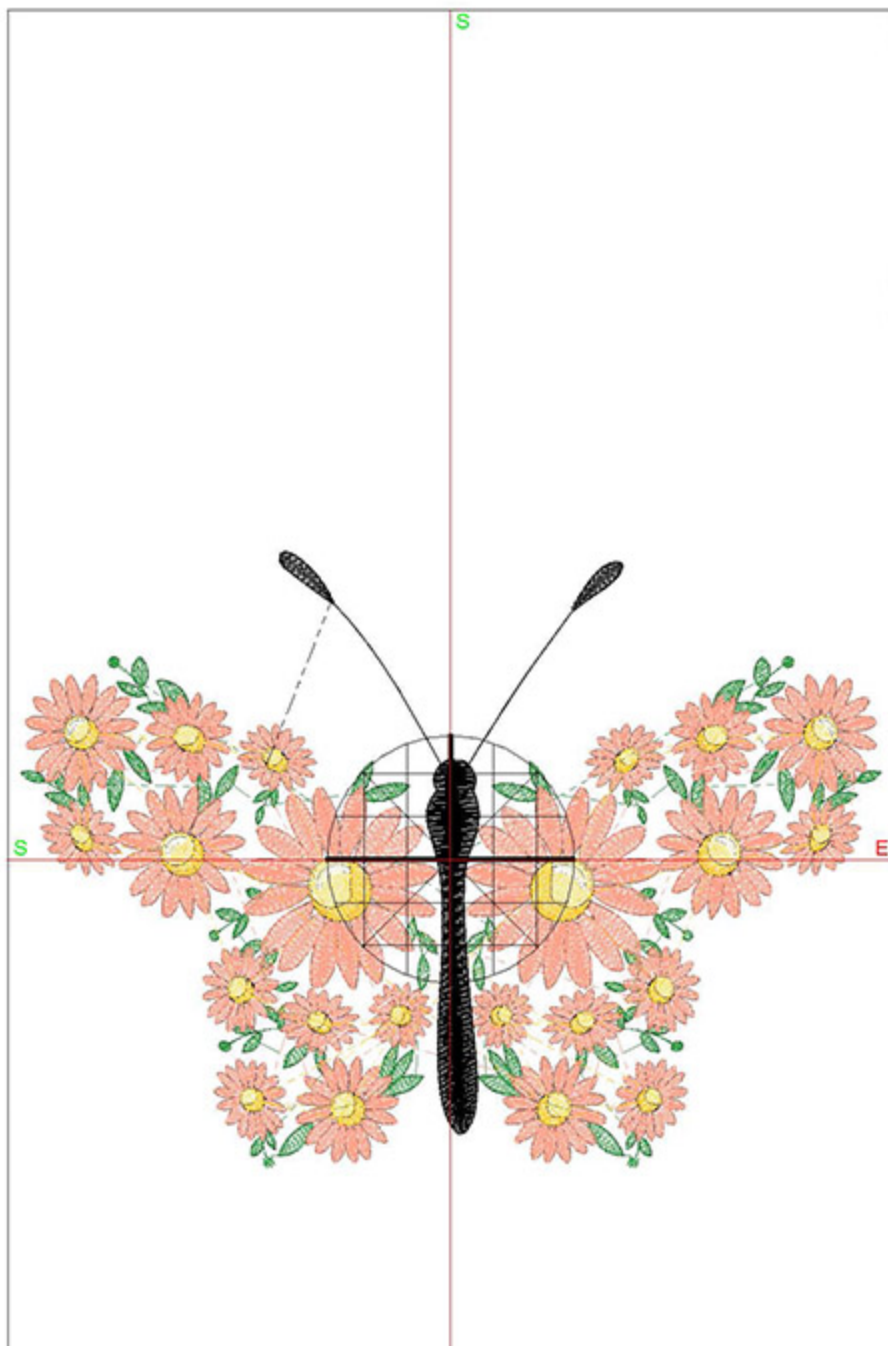

## Design Worksheet

BERNINA Embroidery Software DesignerPlus

Design: BIDDoubleDaisies4x5

Stitches: 22217

Colors: 6

Height: 91.3 mm

Width: 126.8 mm

Zoom: 1.01

## Design Worksheet

BERNINA Embroidery Software DesignerPlus

Design: BIDDoubleDaisies5x7

Stitches: 30492

Colors: 6

Height: 127.1 mm

Width: 177.3 mm

Zoom: 0.72

## Design Worksheet

BERNINA Embroidery Software DesignerPlus

Design: BIDDoubleDaisies6x8

Stitches: 34371

Colors: 6

Height: 143.2 mm

Width: 199.4 mm

Zoom: 0.63

Total bobbin: 60.03m

Color Film:

#	Chart	Code	Name	Thread
1.		1650	Fresh Pine	22.18m
2.		1820	Peach Tea	116.12m
3.		1735	Lemonade	13.73m
4.		15	White	1.25m
5.		1624	Egg Yolk	5.40m
6.		1800	Emerald Black	11.36m