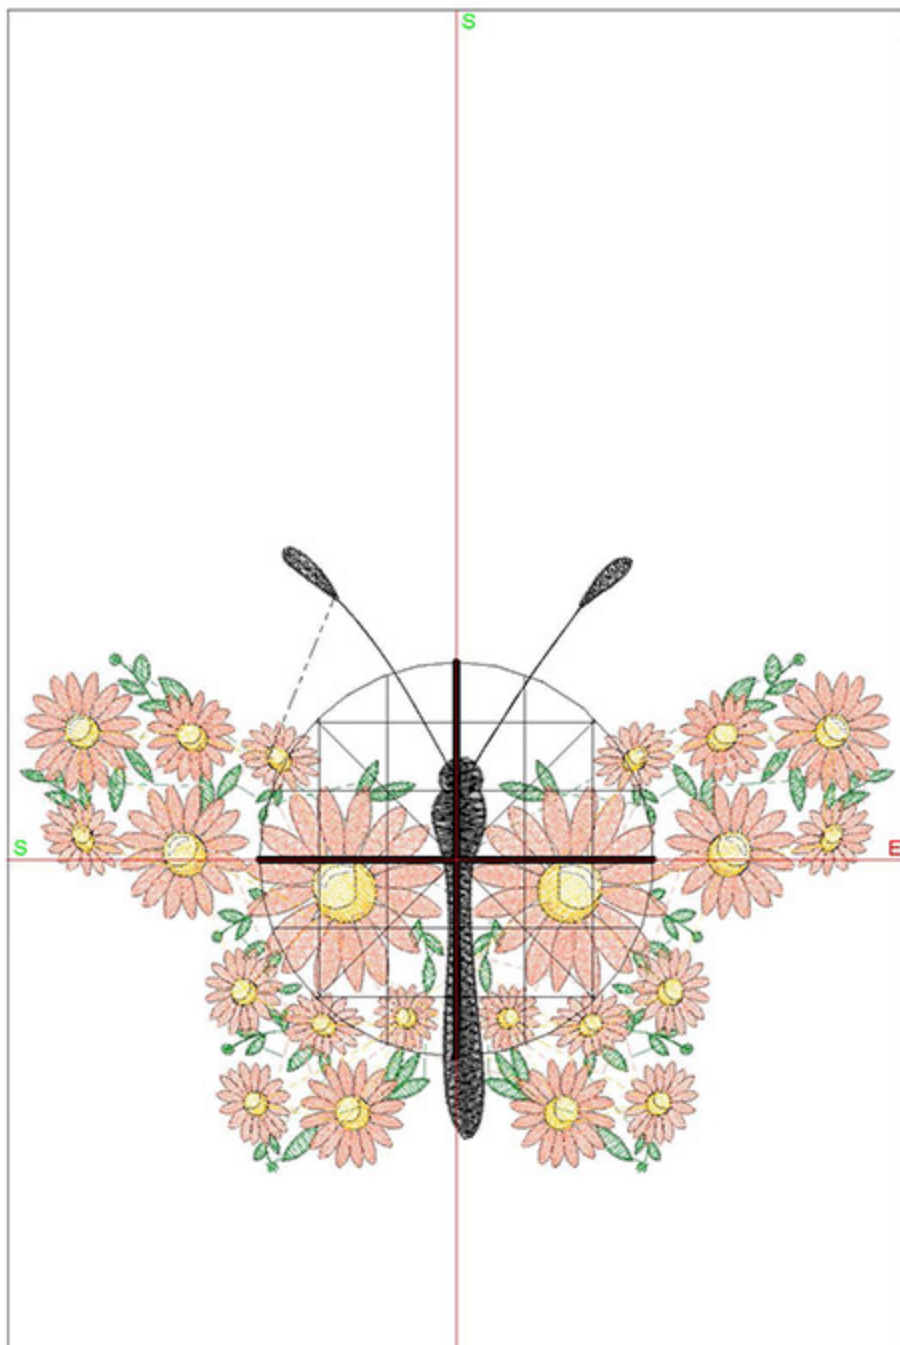

## Design Worksheet

BERNINA Embroidery Software DesignerPlus

Design: BIDDoubleDaisies4x5

Stitches: 22217

Colors: 6

Height: 91.3 mm

Width: 126.8 mm

Zoom: 1.01

Total bobbin: 27.78m

Color Film:

#	Chart	Code	Name	Thread
1.	 Madeira Polyneon	1650	Fresh Pine	12.67m
2.	 Madeira Polyneon	1820	Peach Tea	61.95m
3.	 Madeira Polyneon	1735	Lemonade	7.42m
4.	 BERNINA	15	White	0.80m
5.	 Madeira Polyneon	1624	Egg Yolk	3.33m
6.	 Madeira Polyneon	1800	Emerald Black	5.14m

## Design Worksheet

BERNINA Embroidery Software DesignerPlus

Design: BIDDoubleDaisies5x7

Stitches: 30492

Colors: 6

Height: 127.1 mm

Width: 177.3 mm

Zoom: 0.72