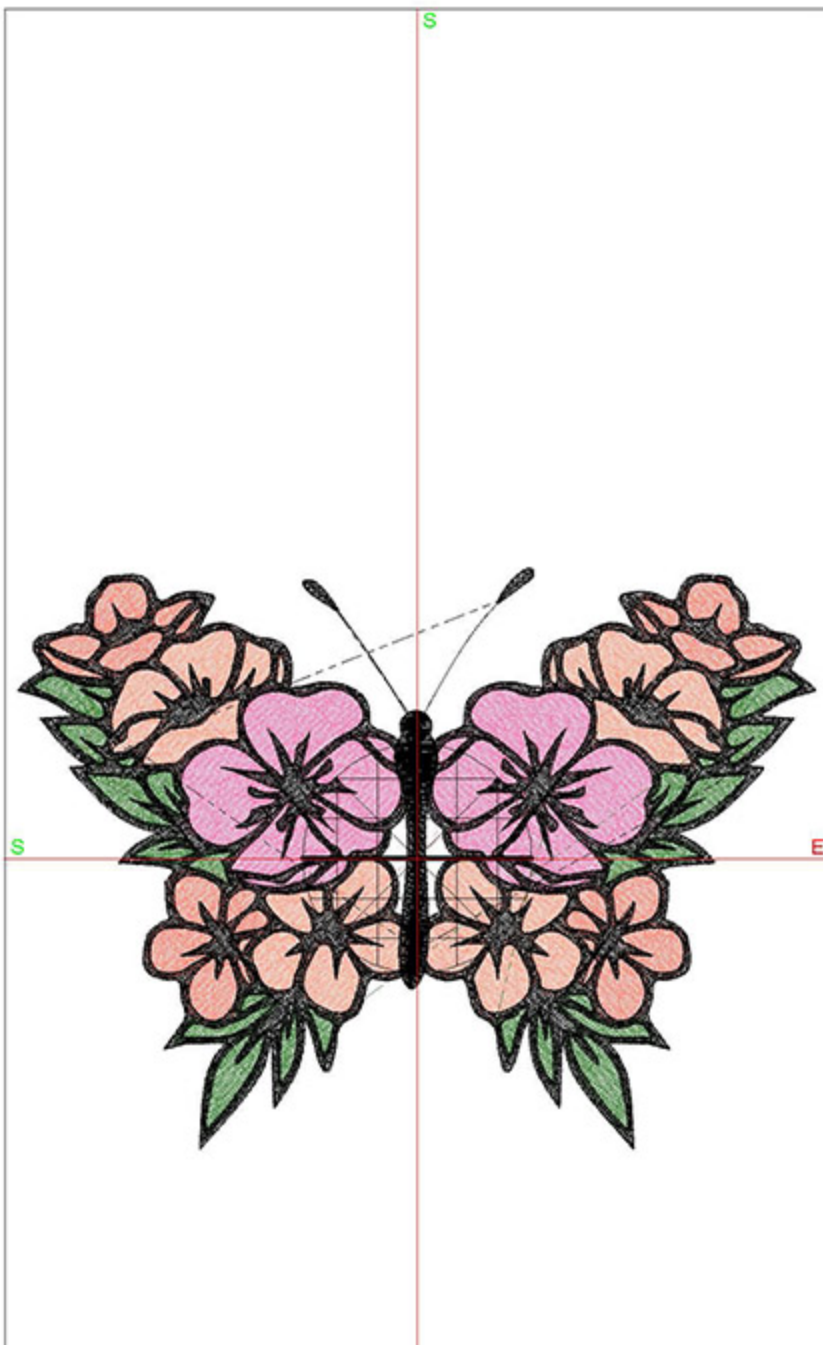

Design Worksheet

BERNINA Embroidery Software DesignerPlus

Design: BIDFloralButterfly6x8

Stitches: 64104

Colors: 5

Height: 145.6 mm

Width: 199.9 mm

Zoom: 0.59

Total bobbin: 106.87m

Color Film:

#	Chart	Code	Name	Thread
1.		1820	Peach Tea	48.79m
2.		1777	Bright Peach	33.36m
3.		1921	Bubble Gum Pink	50.19m
4.		1770	Light Emerald Green	33.32m
5.		1800	Emerald Black	142.90m

Machine runtime: 1:18:07