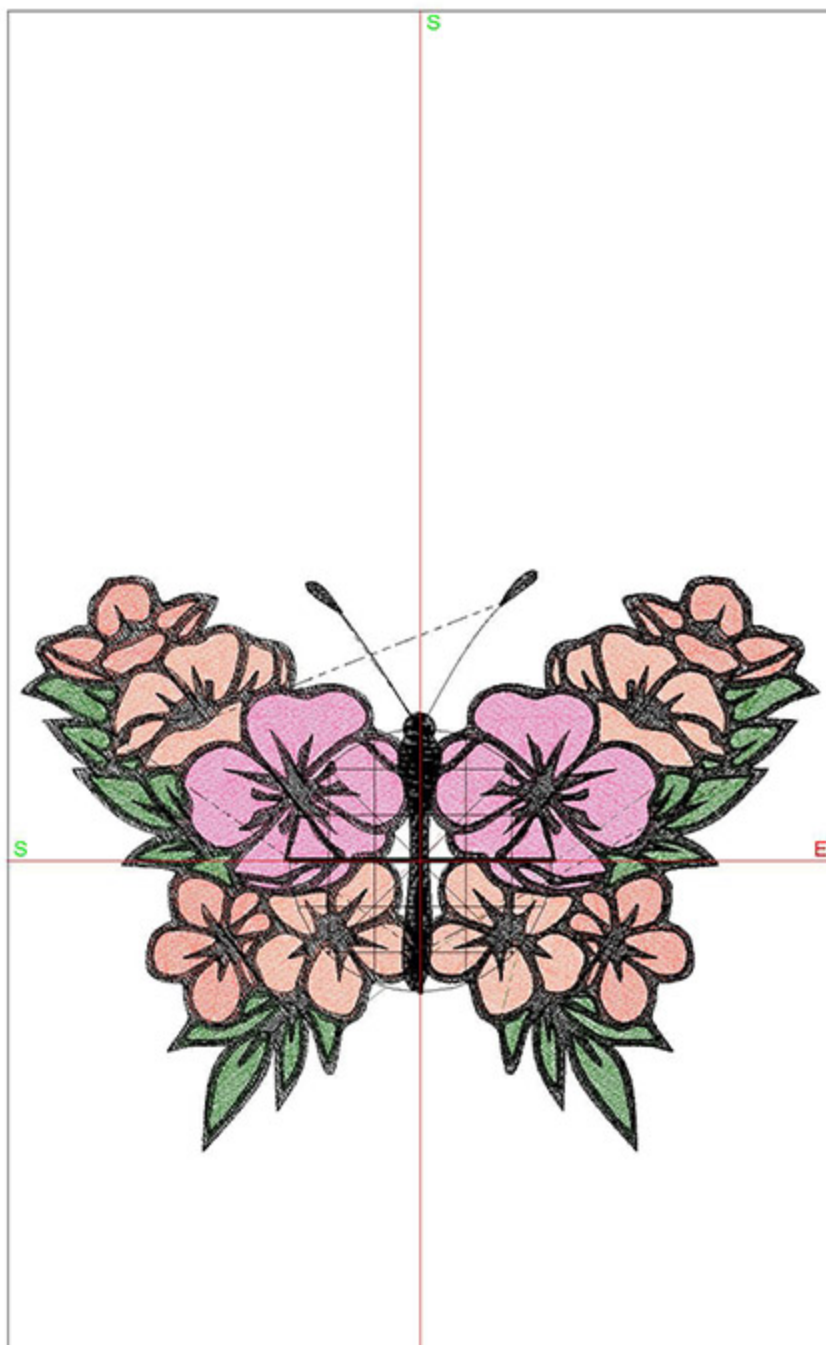

## Design Worksheet

BERNINA Embroidery Software DesignerPlus

Design: BIDFloralButterfly4x5

Stitches: 34473

Colors: 5

Height: 92.4 mm

Width: 126.8 mm

Zoom: 0.94

## Design Worksheet

BERNINA Embroidery Software DesignerPlus

Design: BIDFloralButterfly5x7

Stitches: 50406

Colors: 5

Height: 127.2 mm

Width: 174.5 mm

Zoom: 0.67

Total bobbin: 79.61m

Color Film:

#	Chart	Code	Name	Thread
1.		1820	Peach Tea	38.76m
2.		1777	Bright Peach	26.70m
3.		1921	Bubble Gum Pink	39.90m
4.		1770	Light Emerald Green	26.81m
5.		1800	Emerald Black	102.98m