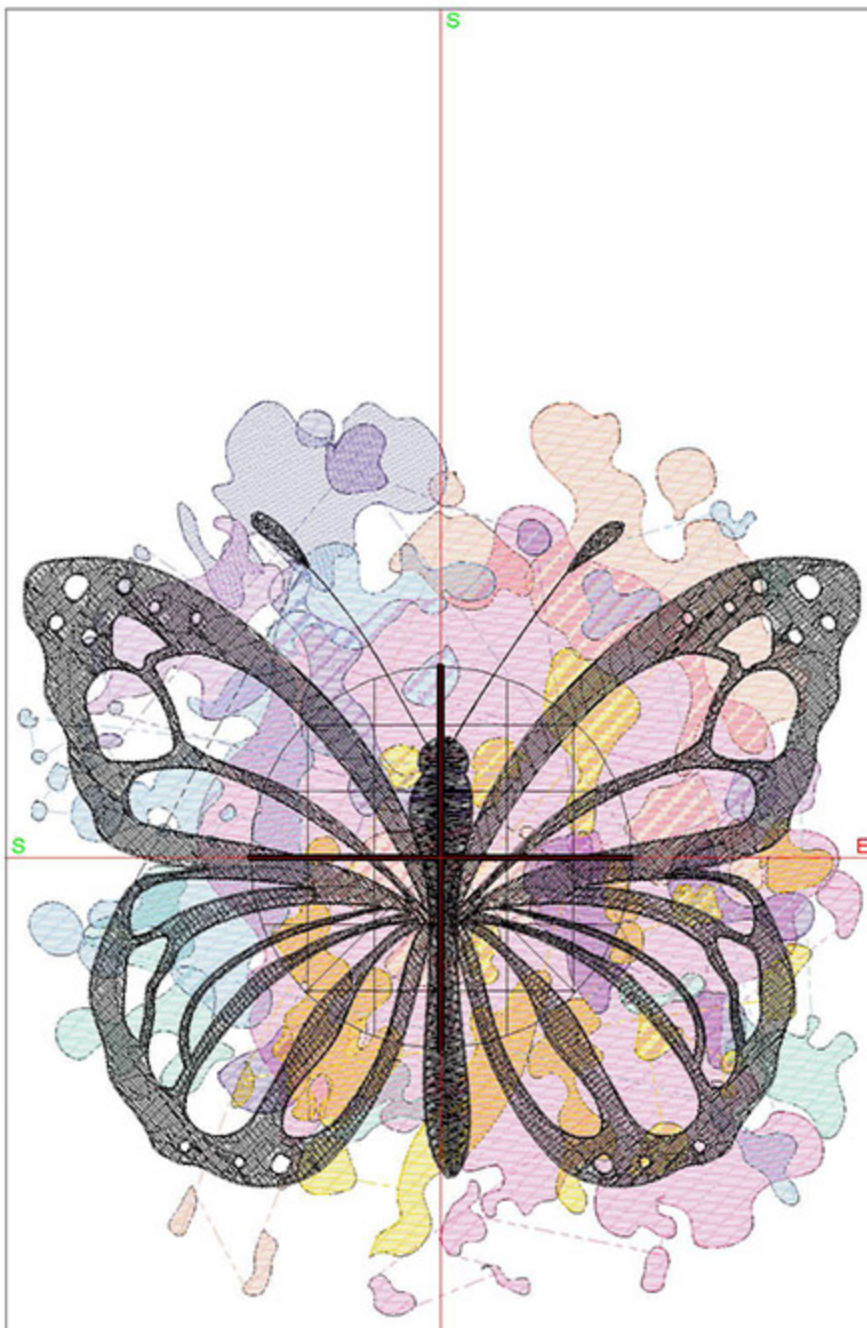

## Design Worksheet

BERNINA Embroidery Software DesignerPlus

Design: BIDInked5x7

Stitches: 32335

Colors: 9

Height: 137.3 mm

Width: 126.8 mm

Zoom: 0.98

Total bobbin: 59.49m

Color Film:

#	Chart	Code	Name	Thread
1.		1921	Bubble Gum Pink	37.87m
2.		1817	Pleasant Peach	13.43m
3.		1933	Lavender Lilac	4.97m
4.		1832	Majestic Purple	8.00m
5.		1845	Mint	5.26m
6.		1980	Sunflower	12.89m
7.		1871	Porcelain Blue	10.77m
8.		1831	Purple Pansy	3.79m
9.		1800	Emerald Black	68.07m

Color Film:

#	Chart	Code	Name	Thread
1.		1921	Bubble Gum Pink	52.27m
2.		1817	Pleasant Peach	17.96m
3.		1933	Lavender Lilac	6.44m
4.		1832	Majestic Purple	10.65m
5.		1845	Mint	6.95m
6.		1980	Sunflower	16.83m
7.		1871	Porcelain Blue	14.22m
8.		1831	Purple Pansy	5.02m
9.		1800	Emerald Black	89.73m