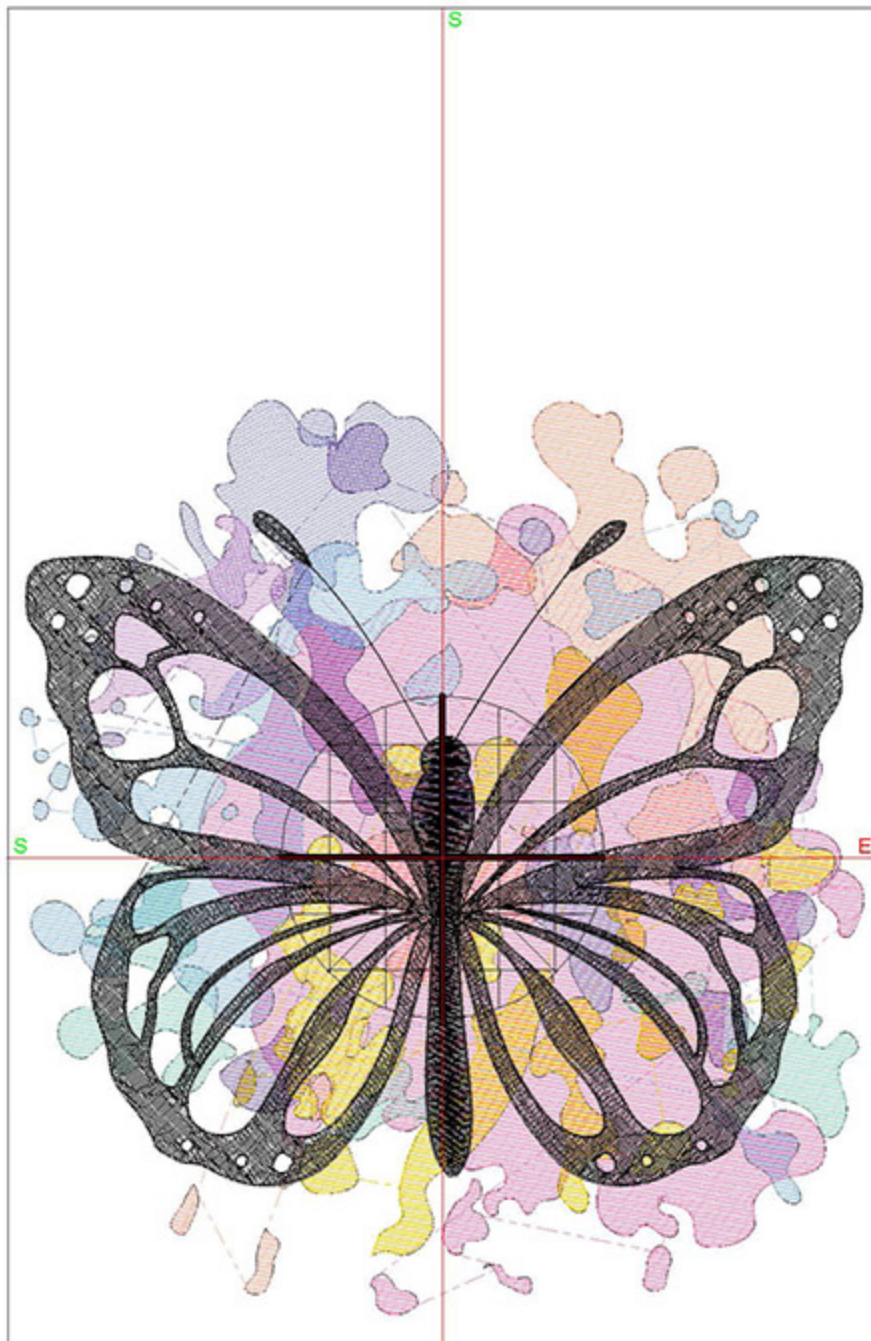

Total bobbin: 59.49m

Color Film:

#	Chart	Code	Name	Thread
1.		1921	Bubble Gum Pink	37.87m
2.		1817	Pleasant Peach	13.43m
3.		1933	Lavender Lilac	4.97m
4.		1832	Majestic Purple	8.00m
5.		1845	Mint	5.26m
6.		1980	Sunflower	12.89m
7.		1871	Porcelain Blue	10.77m
8.		1831	Purple Pansy	3.79m
9.		1800	Emerald Black	68.07m

## Design Worksheet

BERNINA Embroidery Software DesignerPlus  
Design: BIDinked6x8

Stitches: 41370

Colors: 9

Height: 162.6 mm

Width: 149.9 mm

Zoom: 0.83

Total bobbin: 81.38m

Color Film:

#	Chart	Code	Name	Thread
1.		1921	Bubble Gum Pink	52.27m
2.		1817	Pleasant Peach	17.96m
3.		1933	Lavender Lilac	6.44m
4.		1832	Majestic Purple	10.65m
5.		1845	Mint	6.95m
6.		1980	Sunflower	16.83m
7.		1871	Porcelain Blue	14.22m
8.		1831	Purple Pansy	5.02m
9.		1800	Emerald Black	89.73m