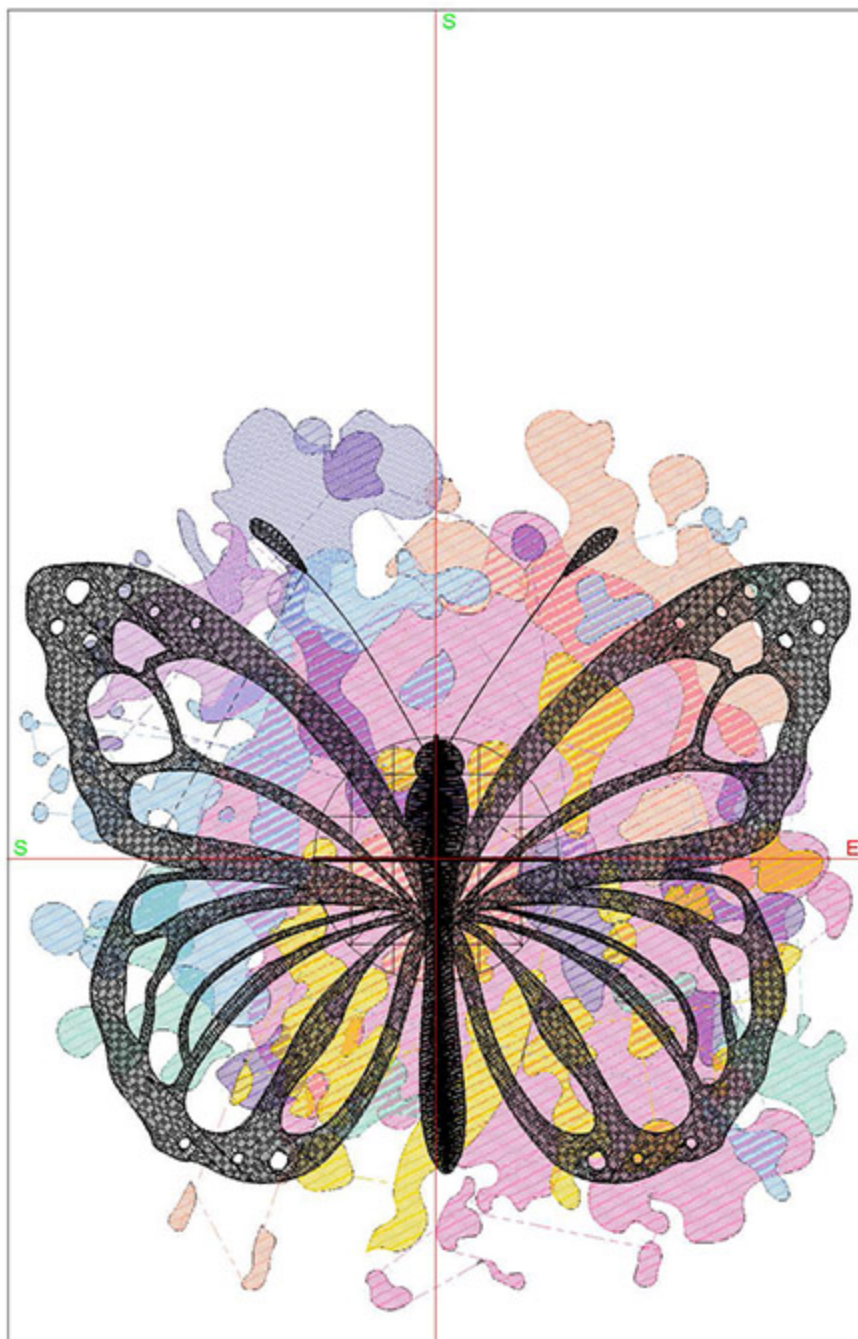

Total bobbin: 59.49m

Color Film:

#	Chart	Code	Name	Thread
1.		1921	Bubble Gum Pink	37.87m
2.		1817	Pleasant Peach	13.43m
3.		1933	Lavender Lilac	4.97m
4.		1832	Majestic Purple	8.00m
5.		1845	Mint	5.26m
6.		1980	Sunflower	12.89m
7.		1871	Porcelain Blue	10.77m
8.		1831	Purple Pansy	3.79m
9.		1800	Emerald Black	68.07m

Color Film:

#	Chart	Code	Name	Thread
1.		1921	Bubble Gum Pink	52.27m
2.		1817	Pleasant Peach	17.96m
3.		1933	Lavender Lilac	6.44m
4.		1832	Majestic Purple	10.65m
5.		1845	Mint	6.95m
6.		1980	Sunflower	16.83m
7.		1871	Porcelain Blue	14.22m
8.		1831	Purple Pansy	5.02m
9.		1800	Emerald Black	89.73m

## Design Worksheet

BERNINA Embroidery Software DesignerPlus

Design: BIDInked8x10

Stitches: 61449

Colors: 9

Height: 211.2 mm

Width: 194.9 mm

Zoom: 0.63