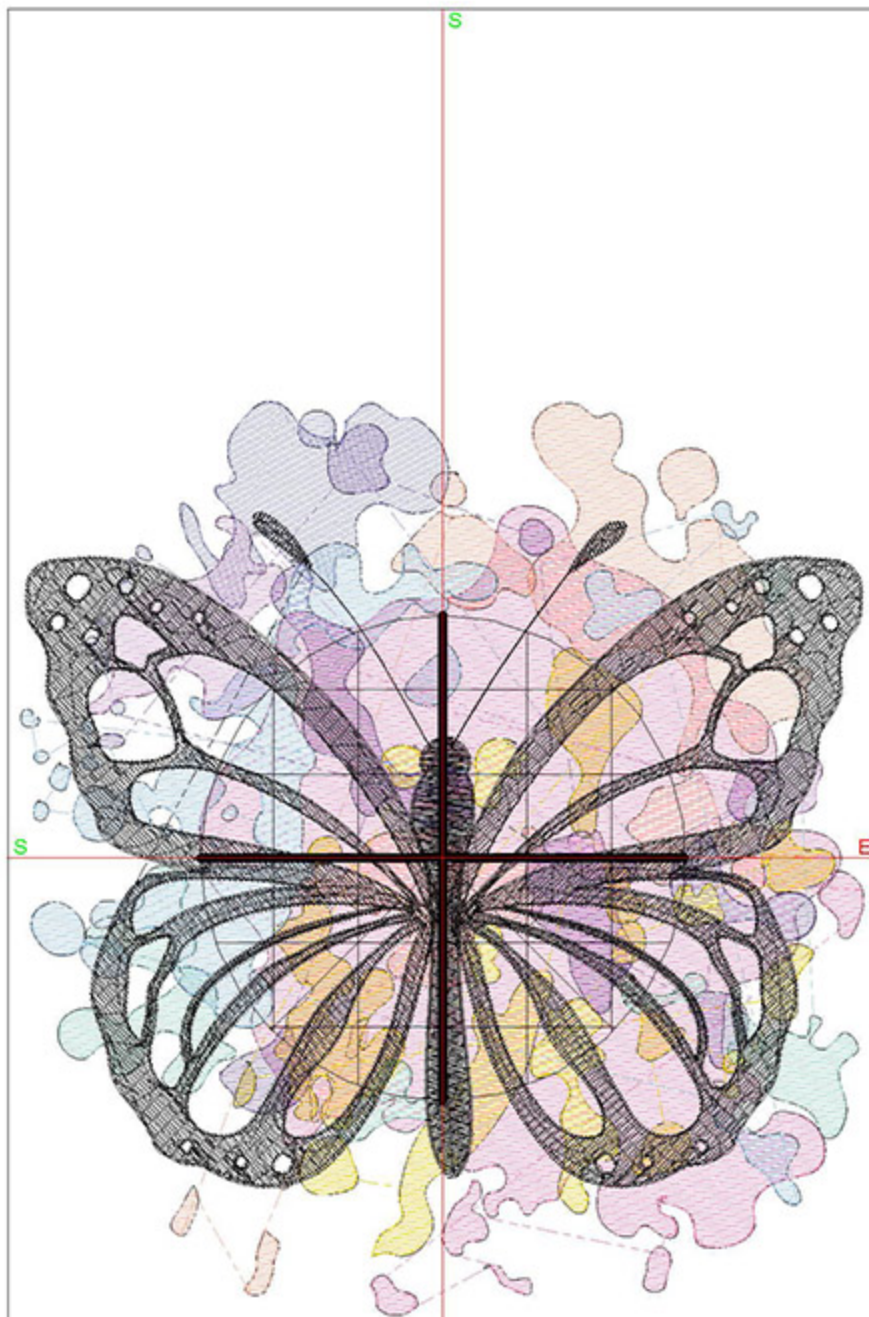

## Design Worksheet

BERNINA Embroidery Software DesignerPlus

Design: BIDInked4x5

Stitches: 23500

Colors: 9

Height: 108.2 mm

Width: 99.8 mm

Zoom: 1.24

Total bobbin: 38.80m

Color Film:

#	Chart	Code	Name	Thread
1.	Madeira Polyneon	1921	Bubble Gum Pink	23.89m
2.	Madeira Polyneon	1817	Pleasant Peach	8.94m
3.	Madeira Polyneon	1933	Lavender Lilac	3.50m
4.	Madeira Polyneon	1832	Majestic Purple	5.58m
5.	Madeira Polyneon	1845	Mint	3.89m
6.	Madeira Polyneon	1980	Sunflower	8.75m
7.	Madeira Polyneon	1871	Porcelain Blue	7.65m
8.	Madeira Polyneon	1831	Purple Pansy	2.54m
9.	Madeira Polyneon	1800	Emerald Black	47.73m

Total bobbin: 59.49m

Color Film:

#	Chart	Code	Name	Thread
1.		1921	Bubble Gum Pink	37.87m
2.		1817	Pleasant Peach	13.43m
3.		1933	Lavender Lilac	4.97m
4.		1832	Majestic Purple	8.00m
5.		1845	Mint	5.26m
6.		1980	Sunflower	12.89m
7.		1871	Porcelain Blue	10.77m
8.		1831	Purple Pansy	3.79m
9.		1800	Emerald Black	68.07m

Color Film:

#	Chart	Code	Name	Thread
1.		1921	Bubble Gum Pink	52.27m
2.		1817	Pleasant Peach	17.96m
3.		1933	Lavender Lilac	6.44m
4.		1832	Majestic Purple	10.65m
5.		1845	Mint	6.95m
6.		1980	Sunflower	16.83m
7.		1871	Porcelain Blue	14.22m
8.		1831	Purple Pansy	5.02m
9.		1800	Emerald Black	89.73m