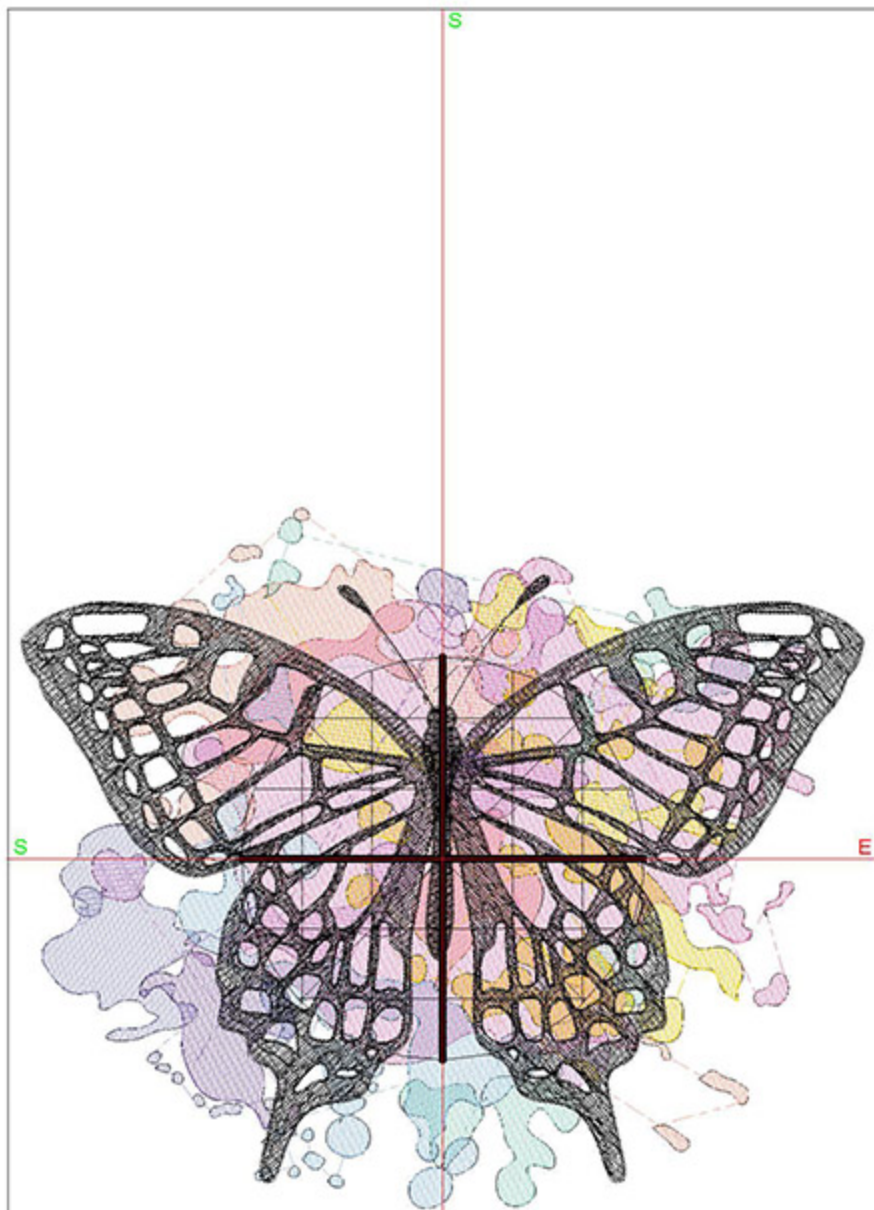

## Design Worksheet

BERNINA Embroidery Software DesignerPlus

Design: BIDSswallowtail4x5

Stitches: 27021

Colors: 9

Height: 99.8 mm

Width: 120.3 mm

Zoom: 1.03

Total bobbin: 40.21m

Color Film:

#	Chart	Code	Name	Thread
1.	Madeira Polyneon	1921	Bubble Gum Pink	22.35m
2.	Madeira Polyneon	1820	Peach Tea	8.49m
3.	Madeira Polyneon	1933	Lavender Lilac	3.06m
4.	Madeira Polyneon	1831	Purple Pansy	5.10m
5.	Madeira Polyneon	1845	Mint	3.51m
6.	Madeira Polyneon	1980	Sunflower	8.23m
7.	Madeira Polyneon	1871	Porcelain Blue	6.96m
8.	Madeira Polyneon	1832	Majestic Purple	2.37m
9.	Madeira Polyneon	1800	Emerald Black	61.82m

## Design Worksheet

BERNINA Embroidery Software DesignerPlus  
Design: BIDSwallowtail5x7

Stitches: 45970  
Colors: 9  
Height: 149.8 mm  
Width: 180.5 mm  
Zoom: 0.68

Total bobbin: 82.93m

Color Film:

#	Chart	Code	Name	Thread
1.		1921	Bubble Gum Pink	48.13m
2.		1820	Peach Tea	16.92m
3.		1933	Lavender Lilac	5.94m
4.		1831	Purple Pansy	9.90m
5.		1845	Mint	6.64m
6.		1980	Sunflower	15.67m
7.		1871	Porcelain Blue	13.38m
8.		1832	Majestic Purple	4.62m
9.		1800	Emerald Black	110.70m

Total bobbin: 133.99m

Color Film:

#	Chart	Code	Name	Thread
1.		1921	Bubble Gum Pink	79.77m
2.		1820	Peach Tea	26.65m
3.		1933	Lavender Lilac	9.67m
4.		1831	Purple Pansy	15.44m
5.		1845	Mint	10.26m
6.		1980	Sunflower	23.69m
7.		1871	Porcelain Blue	21.05m
8.		1832	Majestic Purple	7.34m
9.		1800	Emerald Black	165.46m