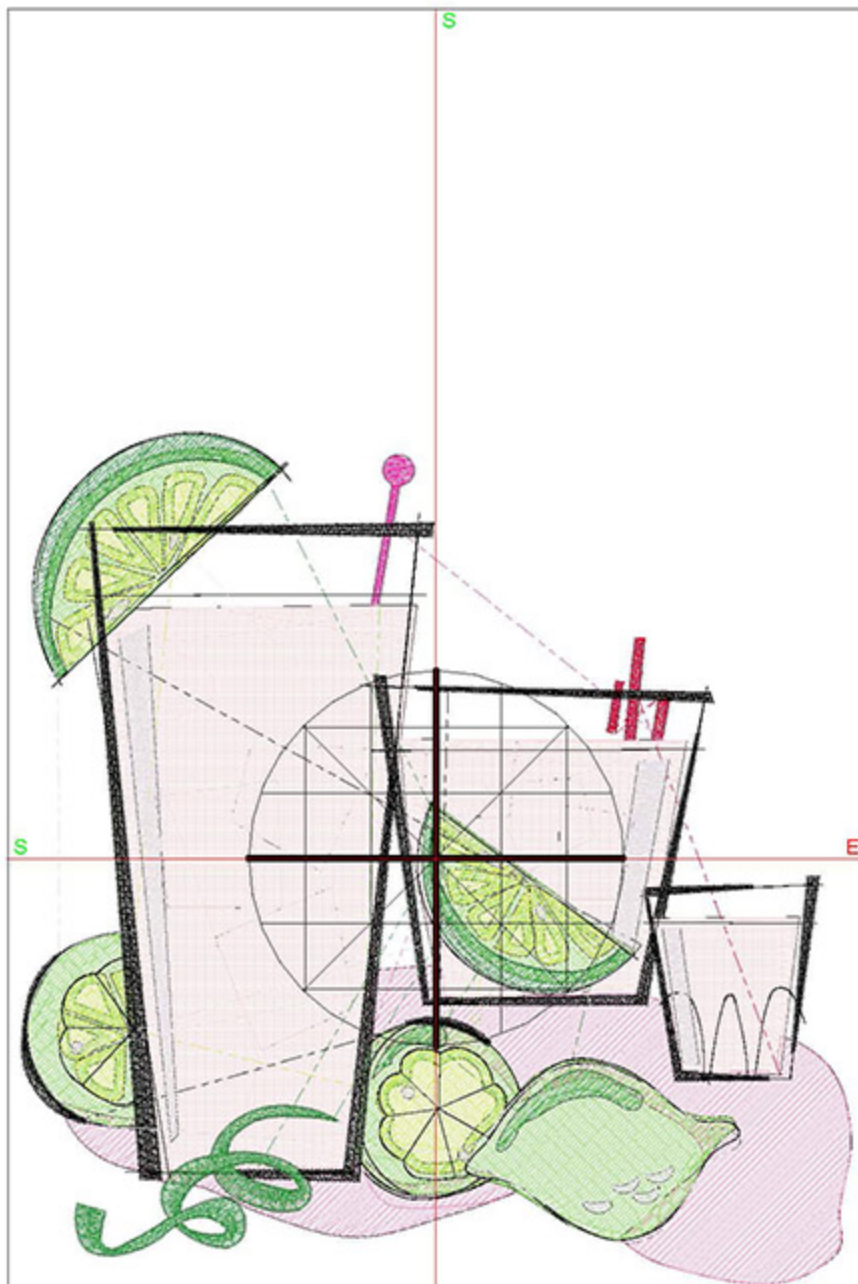

Total bobbin: 52.70m

Color Film:

#	Chart	Code	Name	Thread
1.		Madeira Polyneon 1921	Bubble Gum Pink	10.42m
2.		Madeira Polyneon 1818	Powder Pink	44.23m
3.		Madeira Polyneon 1838	Brick Red	1.14m
4.		Madeira Polyneon 1709	Shocking Pink	0.86m
5.		Madeira Polyneon 1748	Margarita Lime	26.00m
6.		Madeira Polyneon 1940	Key Lime	13.01m
7.		Madeira Polyneon 1650	Fresh Pine	5.56m
8.		Madeira Polyneon 1800	Emerald Black	23.76m
9.		Madeira Polyneon 1801	Super White	11.72m
10.		Madeira Polyneon 1650	Fresh Pine	4.44m

Machine runtime: 0:42:56