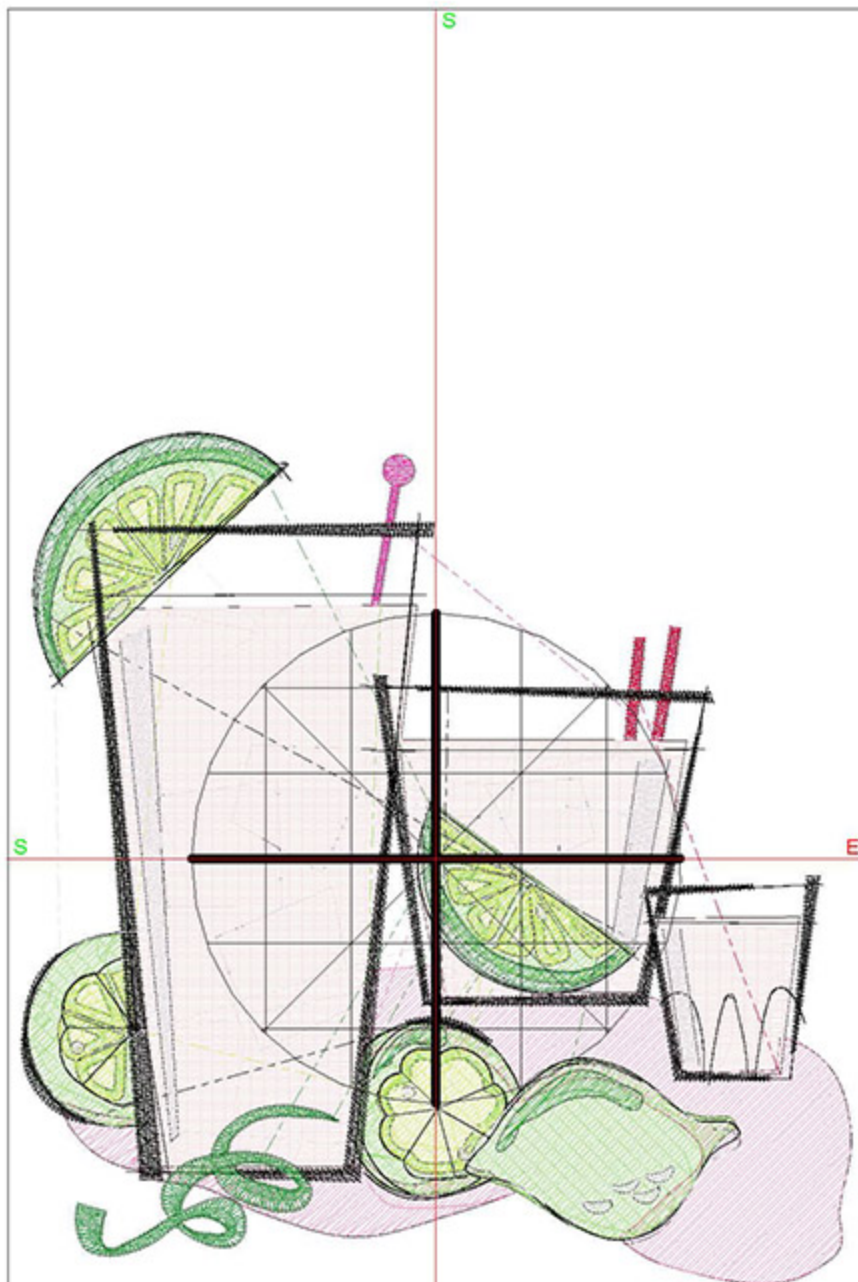

Design Worksheet

BERNINA Embroidery Software DesignerPlus

Design: BIN_PinkLemonade4x4

Stitches: 18304

Colors: 9

Height: 99.8 mm

Width: 97.4 mm

Zoom: 1.25

Total bobbin: 33.09m

Color Film:

#	Chart	Code	Name	Thread
1.		Madeira Polyneon 1921	Bubble Gum Pink	6.44m
2.		Madeira Polyneon 1818	Powder Pink	26.61m
3.		Madeira Polyneon 1838	Brick Red	0.85m
4.		Madeira Polyneon 1709	Shocking Pink	0.61m
5.		Madeira Polyneon 1748	Margarita Lime	16.78m
6.		Madeira Polyneon 1940	Key Lime	8.63m
7.		Madeira Polyneon 1650	Fresh Pine	3.80m
8.		Madeira Polyneon 1800	Emerald Black	17.44m
9.		Madeira Polyneon 1801	Super White	8.29m
10.		Madeira Polyneon 1650	Fresh Pine	3.00m

Machine runtime: 0:31:34

Design Worksheet

BERNINA Embroidery Software DesignerPlus

Design: BIN_PinkLemonade5x7

Stitches: 26105

Colors: 9

Height: 130.4 mm

Width: 127.2 mm

Zoom: 0.82

Total bobbin: 70.57m

Color Film:

#	Chart	Code	Name	Thread
1.		1921	Bubble Gum Pink	13.83m
2.		1818	Powder Pink	60.38m
3.		1838	Brick Red	1.37m
4.		1709	Shocking Pink	1.07m
5.		1748	Margarita Lime	34.20m
6.		1940	Key Lime	16.87m
7.		1650	Fresh Pine	7.26m
8.		1800	Emerald Black	29.08m
9.		1801	Super White	14.70m
10.		1650	Fresh Pine	5.75m