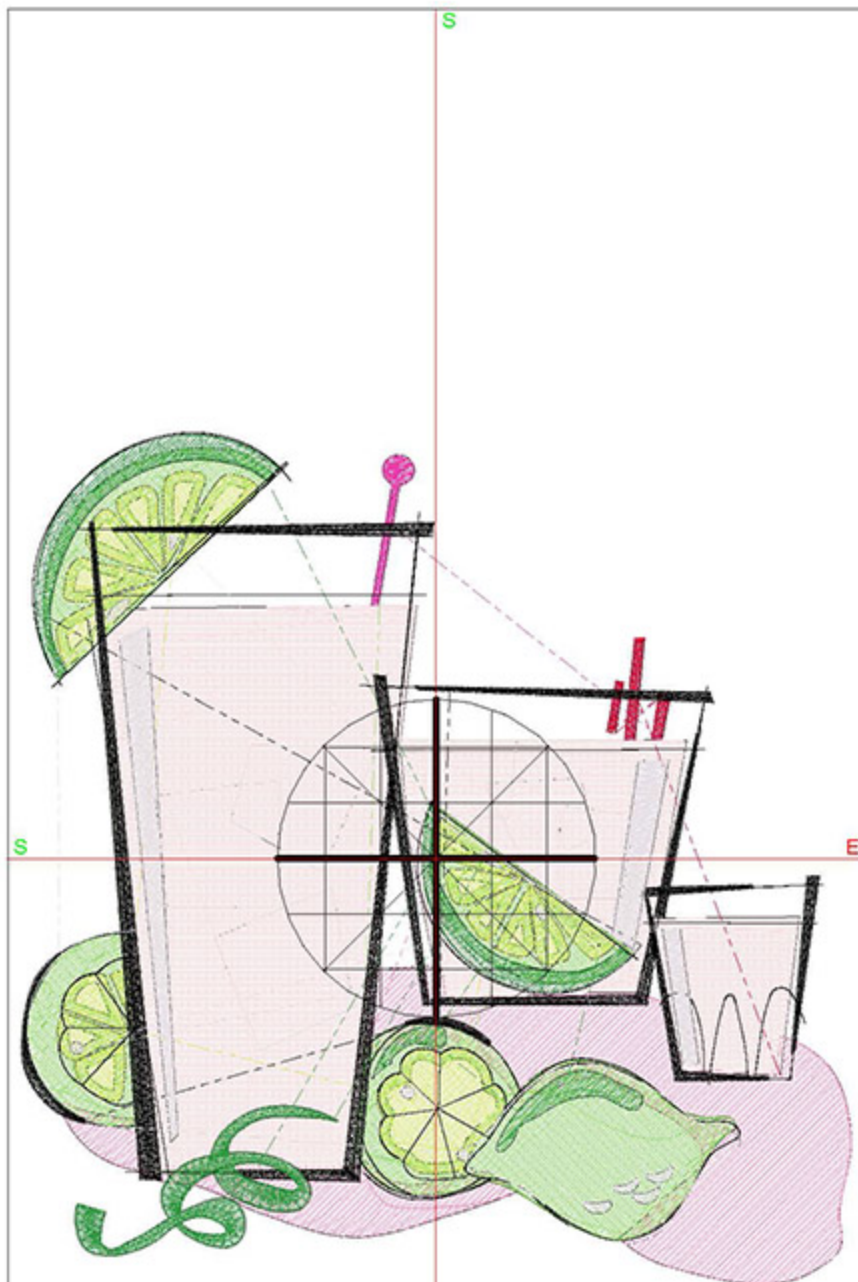

Machine runtime: 0:31:34

Design Worksheet

BERNINA Embroidery Software DesignerPlus

Design: BIN_PinkLemonade5x7

Stitches: 26105

Colors: 9

Height: 130.4 mm

Width: 127.2 mm

Machine runtime: 0:42:56

Design Worksheet

BERNINA Embroidery Software DesignerPlus

Design: BIN_PinkLemonade6x8

Stitches: 32706

Colors: 9

Height: 153.7 mm

Width: 150.0 mm

Zoom: 0.82

Total bobbin: 70.57m

Color Film:

#	Chart	Code	Name	Thread
1.		1921	Bubble Gum Pink	13.83m
2.		1818	Powder Pink	60.38m
3.		1838	Brick Red	1.37m
4.		1709	Shocking Pink	1.07m
5.		1748	Margarita Lime	34.20m
6.		1940	Key Lime	16.87m
7.		1650	Fresh Pine	7.26m
8.		1800	Emerald Black	29.08m
9.		1801	Super White	14.70m
10.		1650	Fresh Pine	5.75m