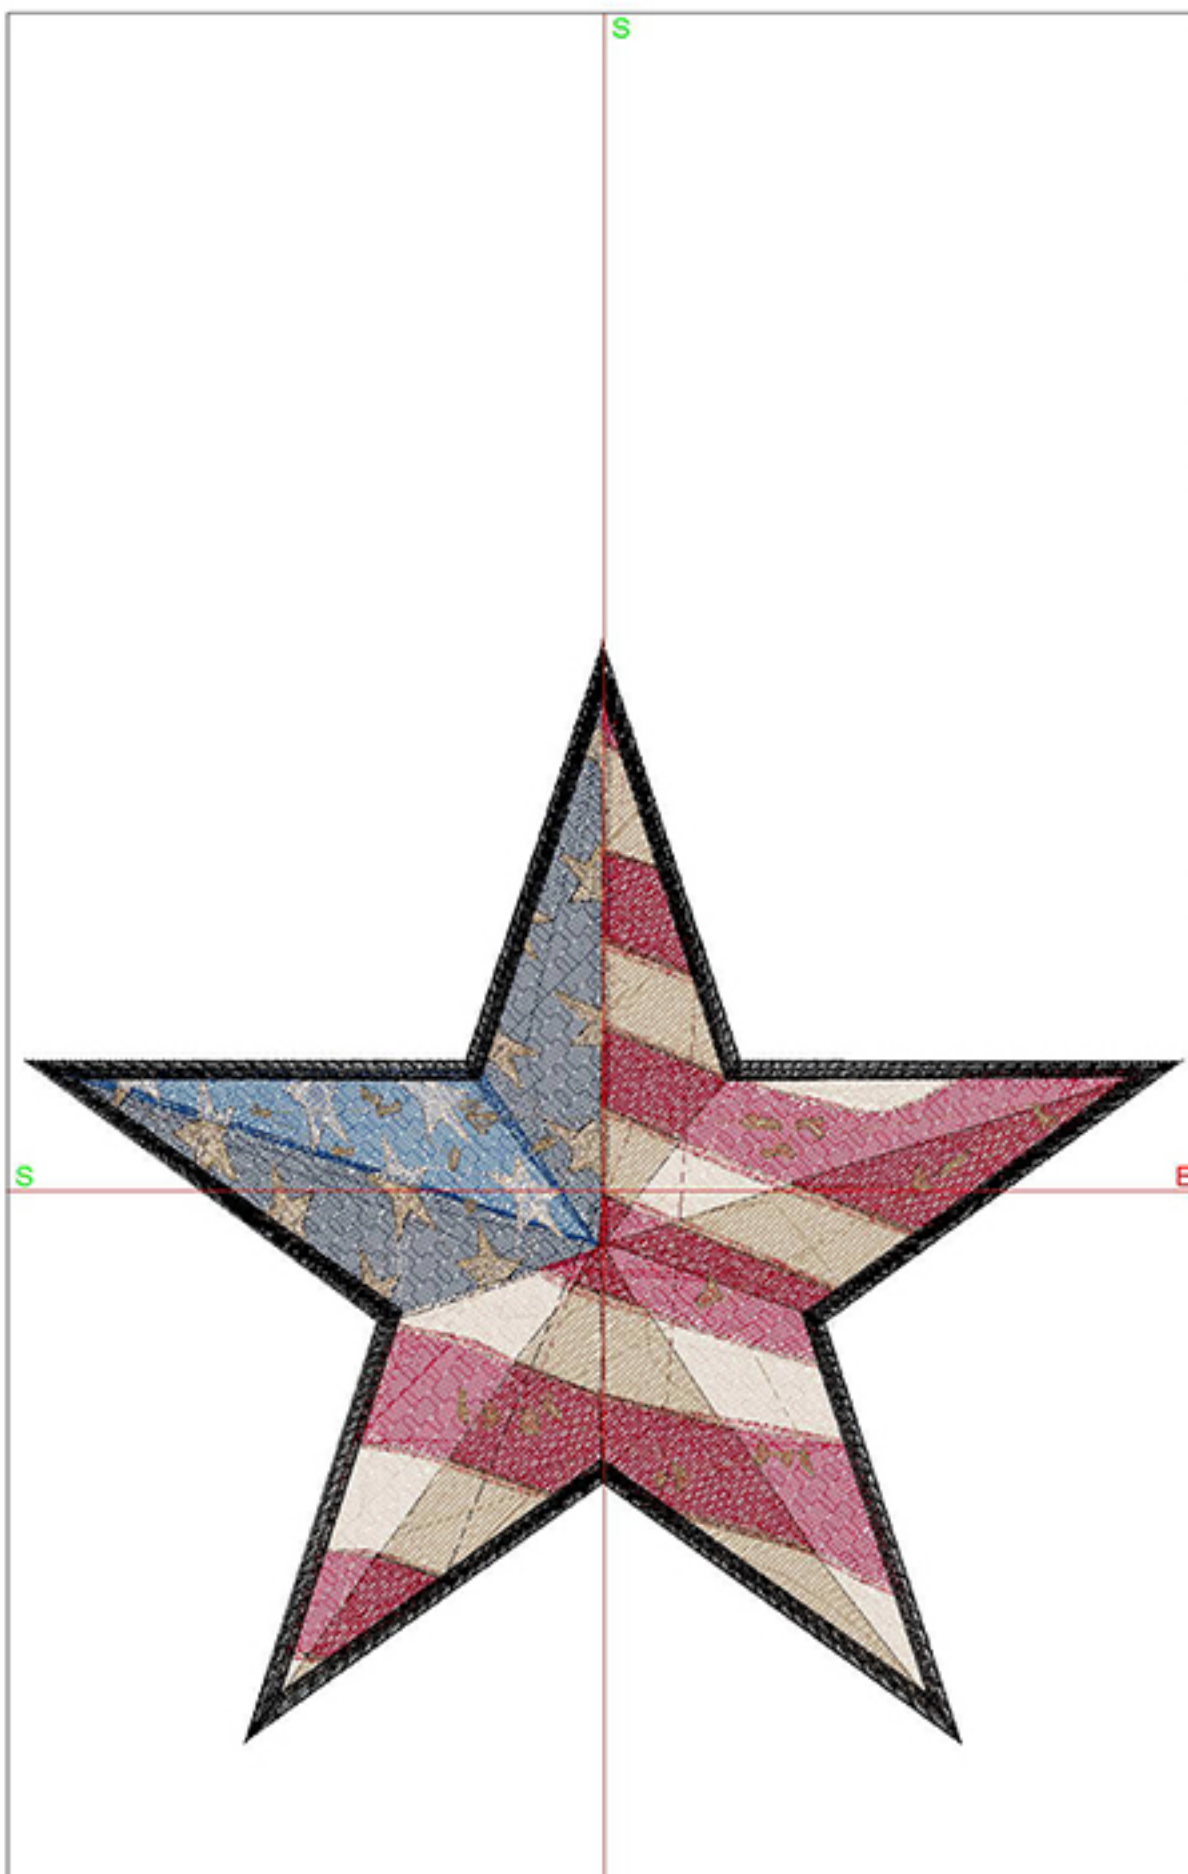

Design Worksheet

Zoom: 0.96

BERNINA Embroidery
Software DesignerPlus

Name: BIN_DenimStar5x7.ART

Height: 127.2 mm

Width: 133.4 mm

Stitches: 17971

Colors: 7

Color changes: 6

Trims: 46

Machine format: Bernina

Hoop: BERNINA E16 9cm - 3.51in Round

Total bobbin: 35.14m

Color Sequence:

#	Color	Code	Name	Chart
1.	5	1944	Blueberry Smash	Madeira Polyneon
2.	4	1843	Persian Blue	Madeira Polyneon
3.	2	1839	Christmas Red	Madeira Polyneon
4.	9	1884	Burly Wood	Madeira Polyneon
5.	3	1981	Carmin	Madeira Polyneon
6.	15	1885	Camel	Madeira Polyneon
7.	1	1800	Emerald Black	Madeira Polyneon

Machine runtime:

Module	Runtime (hr:min:sec)
Default	0:51:49

Design Worksheet

Zoom: 0.81

BERNINA Embroidery
Software DesignerPlus

Name: BIN_DenimStar6x8.ART

Height: 150.0 mm
 Width: 157.3 mm
 Stitches: 22660
 Colors: 7
 Color changes: 6
 Trims: 50
 Machine format: Bernina
 Hoop: BERNINA E16 9cm - 3.51in Round
 Total bobbin: 47.71m

Machine runtime:

Module	Runtime (hr:min:sec)
Default	1:03:11

Design Worksheet

Zoom: 0.63

BERNINA Embroidery
Software DesignerPlus

Name: BIN_DenimStar8x10.ART

Height: 195.0 mm
 Width: 204.5 mm
 Stitches: 33481
 Colors: 7
 Color changes: 6
 Trims: 50
 Machine format: Bernina
 Hoop: BERNINA E16 9cm - 3.51in Round
 Total bobbin: 78.18m