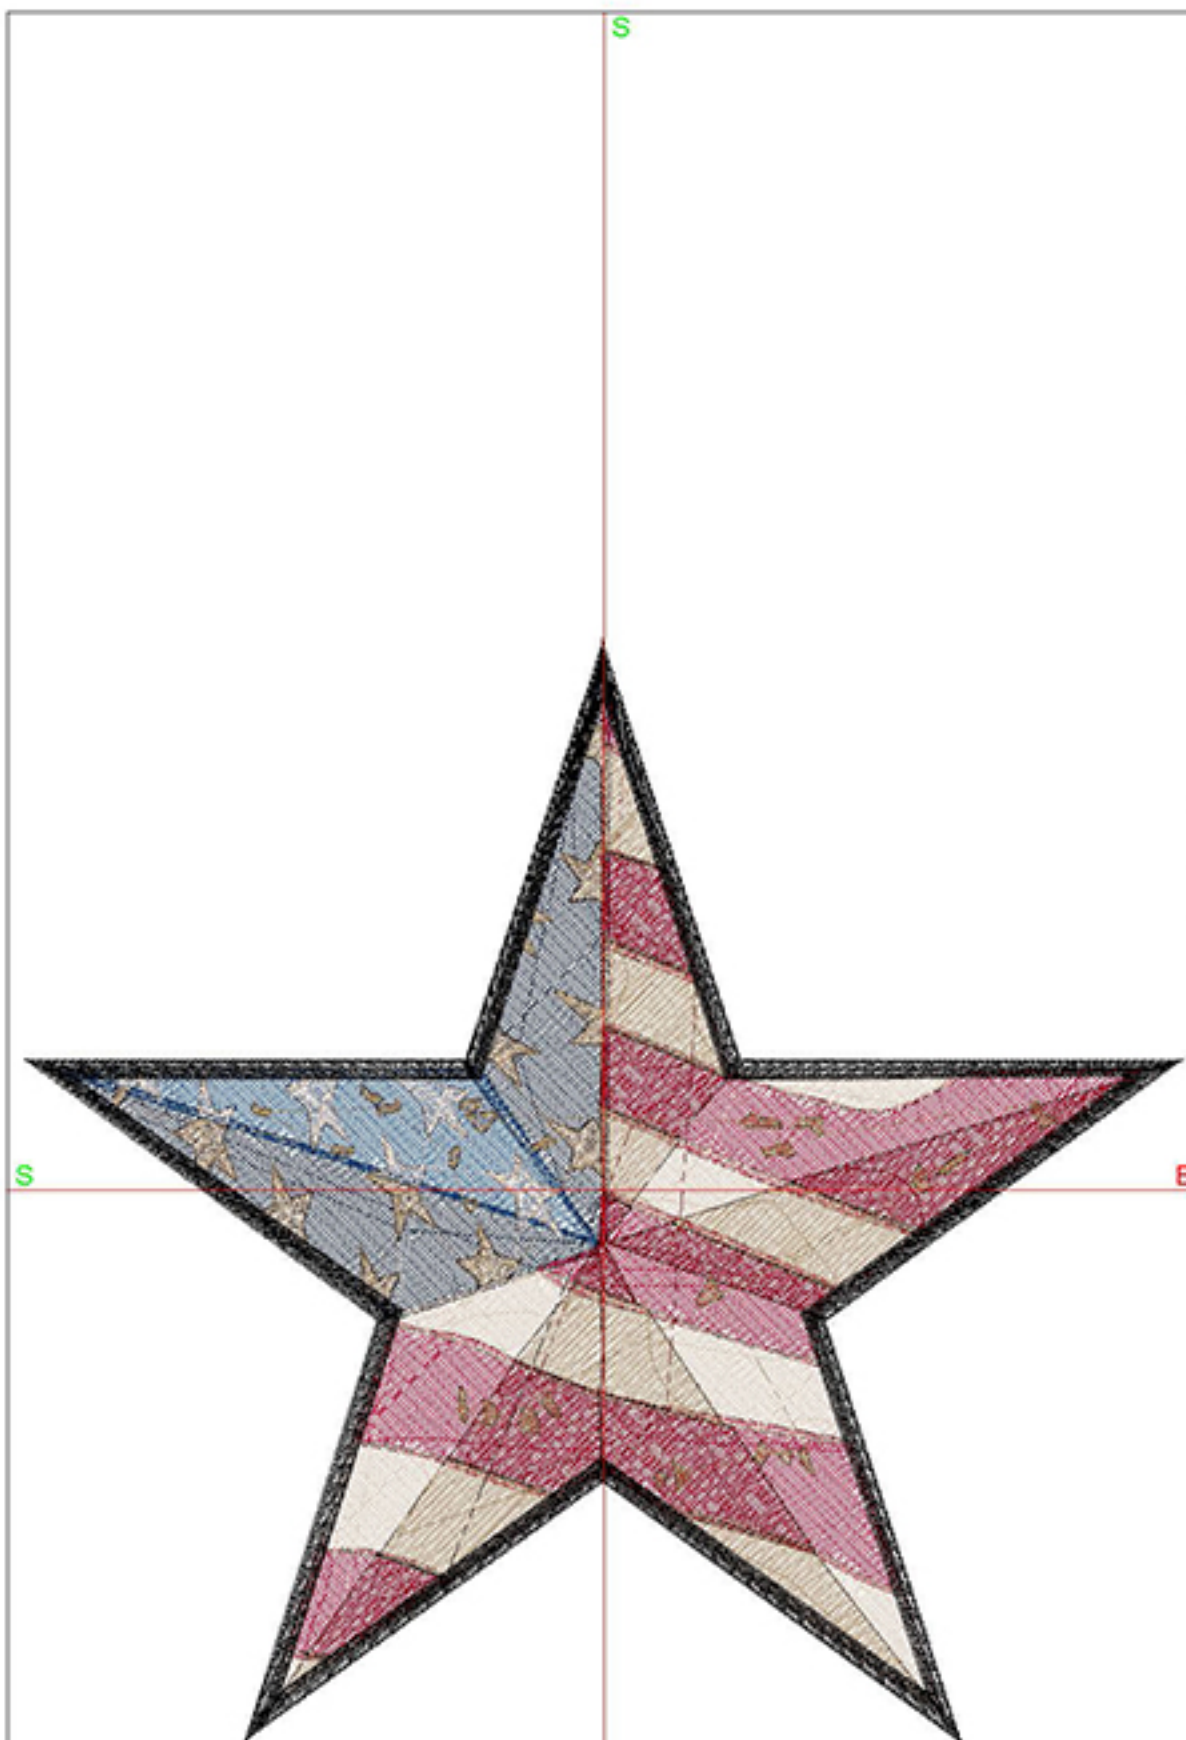

Design Worksheet

Zoom: 0.96

BERNINA Embroidery
Software DesignerPlus

Name: BIN_DenimStar5x7.ART

Height: 127.2 mm

Width: 133.4 mm

Stitches: 17971

Colors: 7

Color changes: 6

Trims: 46

Machine format: Bernina

Hoop: BERNINA E16 9cm - 3.51in Round

Total bobbin: 35.14m

Color Sequence:

#	Color	Code	Name	Chart
1.	5	1944	Blueberry Smash	Madeira Polyneon
2.	4	1843	Persian Blue	Madeira Polyneon
3.	2	1839	Christmas Red	Madeira Polyneon
4.	9	1884	Burly Wood	Madeira Polyneon
5.	3	1981	Carmin	Madeira Polyneon
6.	15	1885	Camel	Madeira Polyneon
7.	1	1800	Emerald Black	Madeira Polyneon

Machine runtime:

Module	Runtime (hr:min:sec)
Default	0:51:49

Design Worksheet

Zoom: 0.81

BERNINA Embroidery
Software DesignerPlus

Name: BIN_DenimStar6x8.ART

Height: 150.0 mm
 Width: 157.3 mm
 Stitches: 22660
 Colors: 7
 Color changes: 6
 Trims: 50
 Machine format: Bernina
 Hoop: BERNINA E16 9cm - 3.51in Round
 Total bobbin: 47.71m

Machine runtime:

Module	Runtime (hr:min:sec)
Default	1:03:11

Design Worksheet

Zoom: 0.63

BERNINA Embroidery
Software DesignerPlus

Name: BIN_DenimStar8x10.ART

Height: 195.0 mm
 Width: 204.5 mm
 Stitches: 33481
 Colors: 7
 Color changes: 6
 Trims: 50
 Machine format: Bernina
 Hoop: BERNINA E16 9cm - 3.51in Round
 Total bobbin: 78.18m