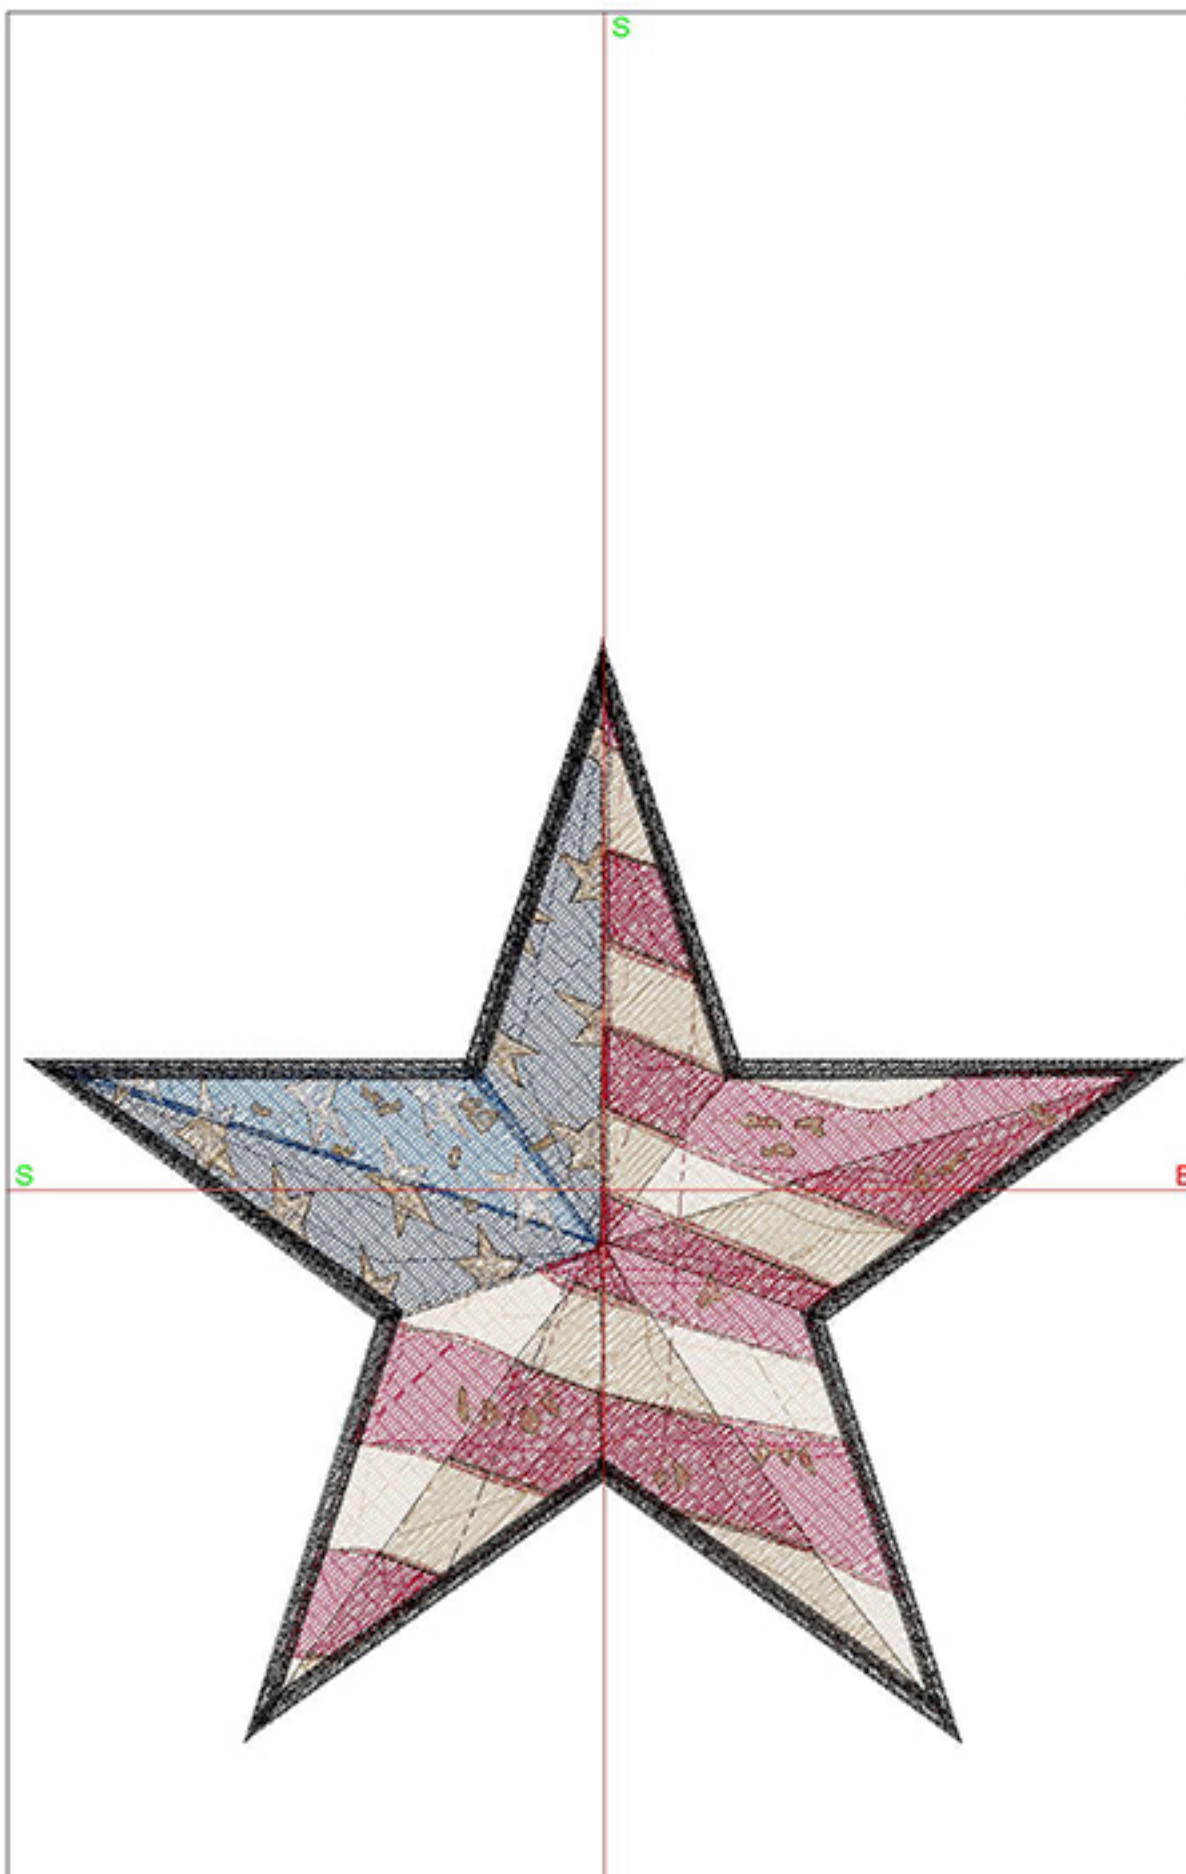

Design Worksheet

Zoom: 0.96

BERNINA Embroidery
Software DesignerPlus

Name: BIN_DenimStar5x7.ART

Height: 127.2 mm

Width: 133.4 mm

Stitches: 17971

Colors: 7

Color changes: 6

Trims: 46

Machine format: Bernina

Hoop: BERNINA E16 9cm - 3.51in Round

Total bobbin: 35.14m

Color Sequence:

#	Color	Code	Name	Chart
1.	5	1944	Blueberry Smash	Madeira Polyneon
2.	4	1843	Persian Blue	Madeira Polyneon
3.	2	1839	Christmas Red	Madeira Polyneon
4.	9	1884	Burly Wood	Madeira Polyneon
5.	3	1981	Carmin	Madeira Polyneon
6.	15	1885	Camel	Madeira Polyneon
7.	1	1800	Emerald Black	Madeira Polyneon

Machine runtime:

Module	Runtime (hr:min:sec)
Default	0:51:49

Design Worksheet

Zoom: 0.81

BERNINA Embroidery
Software DesignerPlus

Name: BIN_DenimStar6x8.ART

Height: 150.0 mm
 Width: 157.3 mm
 Stitches: 22660
 Colors: 7
 Color changes: 6
 Trims: 50
 Machine format: Bernina
 Hoop: BERNINA E16 9cm - 3.51in Round
 Total bobbin: 47.71m

Machine runtime:

Module	Runtime (hr:min:sec)
Default	1:03:11

Design Worksheet

Zoom: 0.63

BERNINA Embroidery
Software DesignerPlus

Name: BIN_DenimStar8x10.ART

Height: 195.0 mm
 Width: 204.5 mm
 Stitches: 33481
 Colors: 7
 Color changes: 6
 Trims: 50
 Machine format: Bernina
 Hoop: BERNINA E16 9cm - 3.51in Round
 Total bobbin: 78.18m