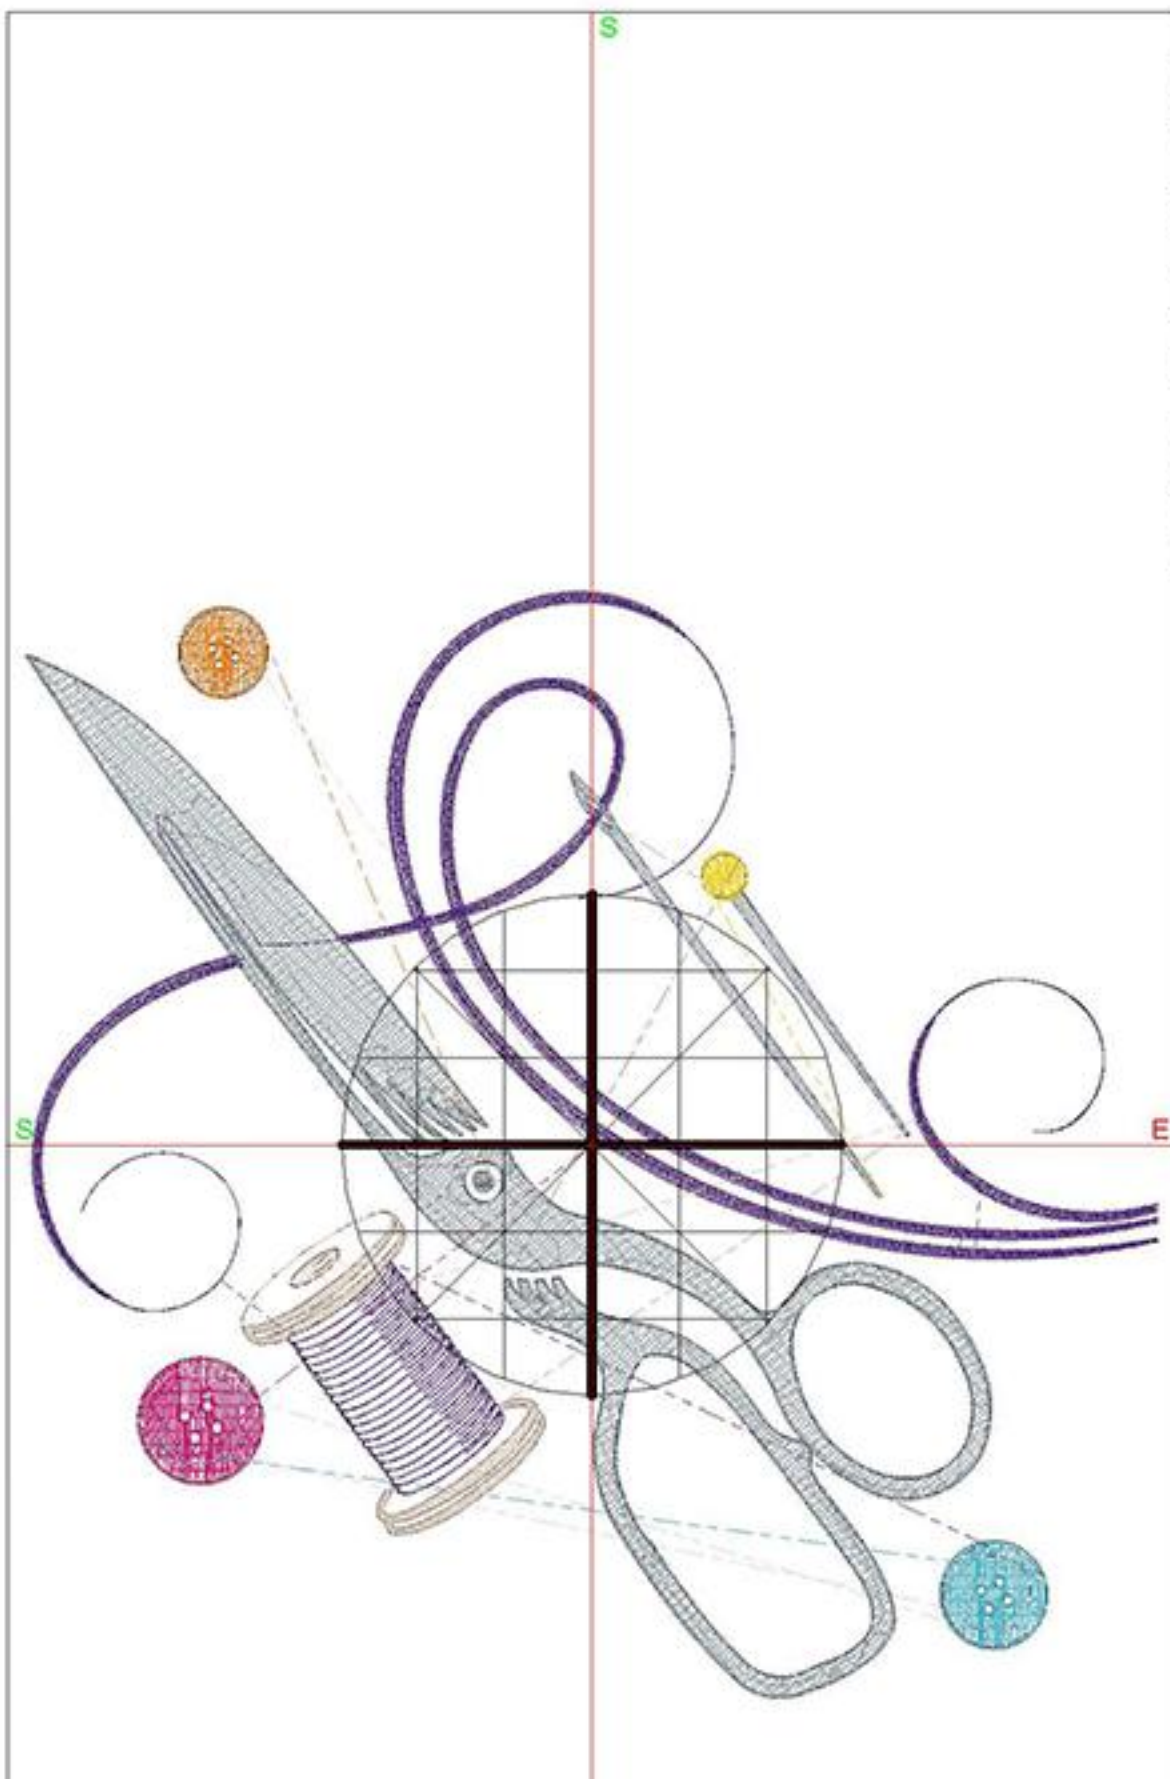

Design Worksheet

BERNINA Embroidery Software DesignerPlus

Design: FFSButtons5x7

Stitches: 12004

Colors: 9

Height: 127.1 mm

Width: 130.1 mm

Zoom: 0.96

Total bobbin: 16.98m

Color Film:

#	Chart	Code	Name	Thread
1.	■ Madeira Polyneon	1984	Orchid	2.61m
2.	■ Madeira Polyneon	1694	Caribbean Blue	1.98m
3.	■ Madeira Polyneon	1887	Mince Pie	0.82m
4.	■ Madeira Polyneon	1922	Regal Purple	18.23m
5.	■ Madeira Polyneon	1884	Burly Wood	3.63m
6.	■ Madeira Polyneon	1505	Polished Silver	2.80m
7.	■ Madeira Polyneon	1980	Sunflower	0.40m
8.	■ Madeira Polyneon	1502	Zipper	20.31m
9.	■ BERNINA	9	Orange	1.54m
10.	■ Madeira Polyneon	1887	Mince Pie	0.34m

Machine runtime: 0:18:50

Design Worksheet

Zoom: 0.84

BERNINA Embroidery
Software DesignerPlus

Name: FFSButtons6x8.ART

Height: 149.9 mm
 Width: 153.4 mm
 Stitches: 14302
 Colors: 9
 Color changes: 9
 Trims: 17
 Machine format: Bernina
 Hoop: BERNINA E16 9cm - 3.51in Round
 Total bobbin: 21.82m