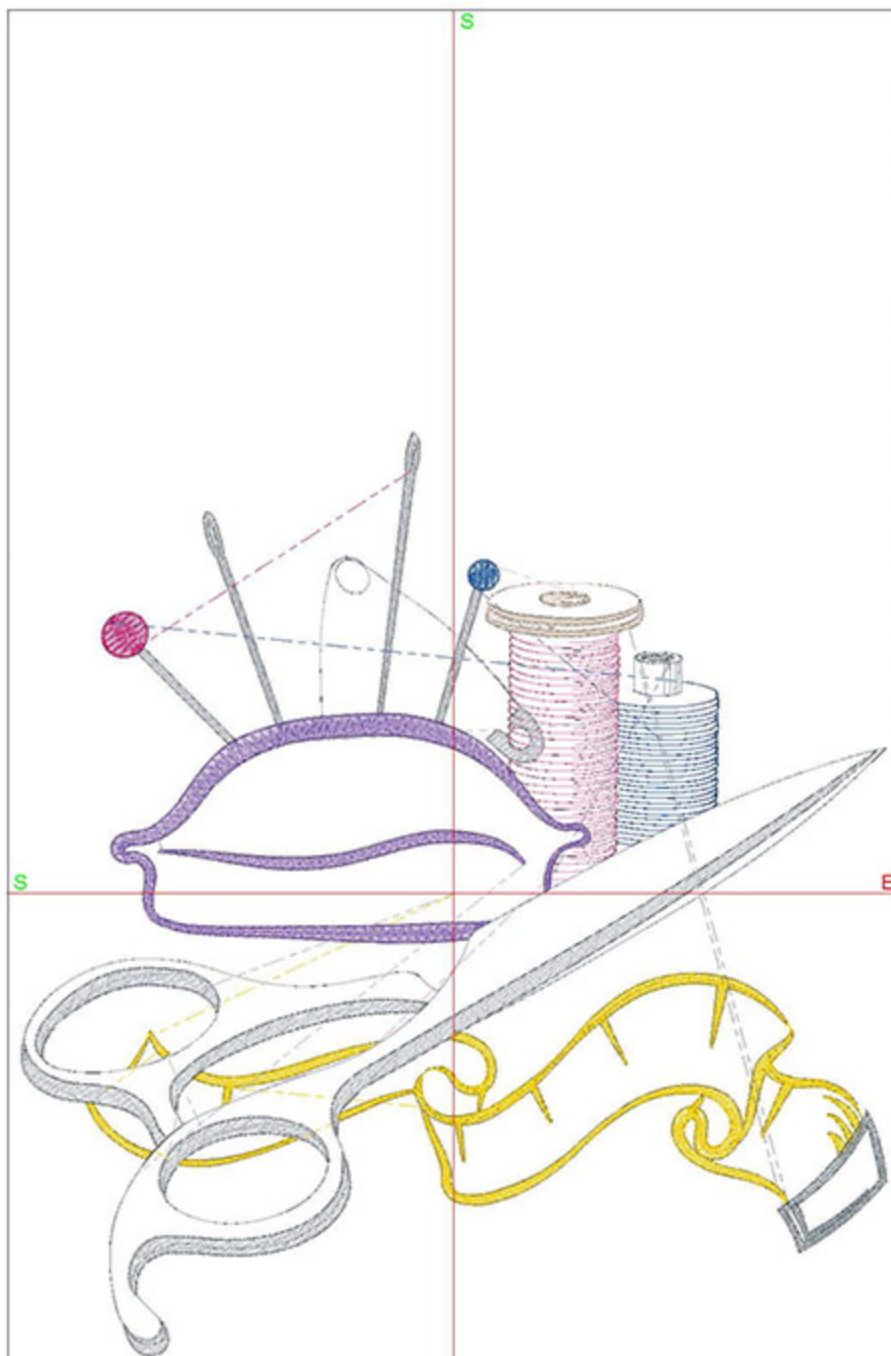

Design Worksheet

Zoom: 1.00

BERNINA Embroidery
Software DesignerPlus

Name: FFSPinCushion5x7.ART

Height: 135.7 mm

Width: 127.1 mm

Stitches: 10525

Colors: 8

Color changes: 8

Trims: 21

Machine format: Bernina

Hoop: BERNINA E16 9cm - 3.51in Round

Total bobbin: 14.46m

Color Sequence:

#	Color	Code	Name	Chart
1.	3	1980	Sunflower	Madeira Polyneon
2.	6	1921	Bubble Gum Pink	Madeira Polyneon
3.	1	1505	Polished Silver	Madeira Polyneon
4.	4	1984	Orchid	Madeira Polyneon
5.	5	1829	Blue Bird	Madeira Polyneon
6.	7	1884	Burly Wood	Madeira Polyneon
7.	8	1502	Zipper	Madeira Polyneon
8.	9	1832	Majestic Purple	Madeira Polyneon
9.	1	1505	Polished Silver	Madeira Polyneon

Machine runtime:

Module	Runtime (hr:min:sec)
Default	0:29:35

Design Worksheet

Zoom: 0.85

BERNINA Embroidery
Software DesignerPlus

Name: FFSPinCushion6x8.ART

Height: 160.0 mm

Width: 149.9 mm

Stitches: 12403

Colors: 8

Color changes: 8

Trims: 18

Machine format: Bernina

Hoop: BERNINA E16 9cm - 3.51in Round

Total bobbin: 18.52m

Color Sequence: