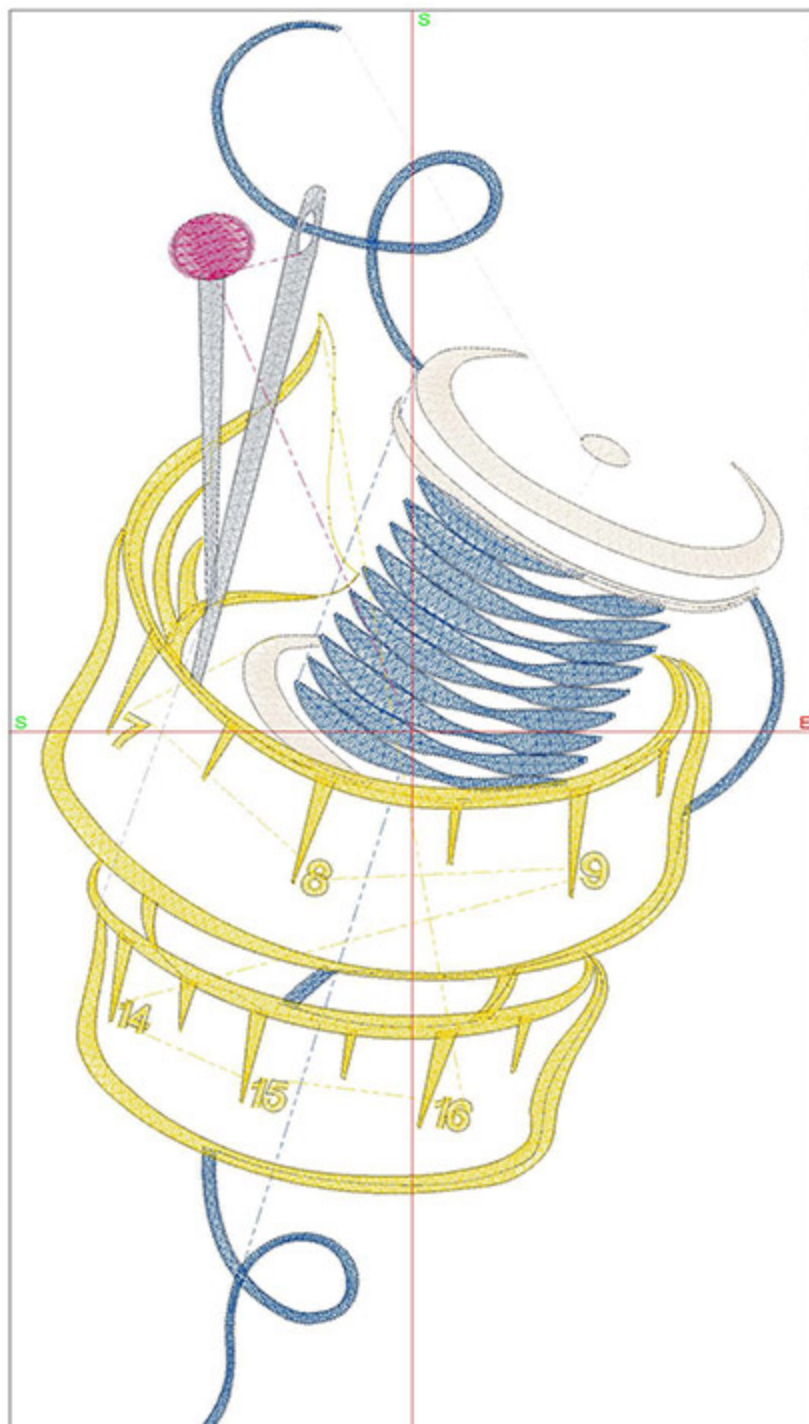

Color changes: 4

Trims: 15

Machine format: Bernina

Hoop: BERNINA E16 9cm - 3.51in Round

Total bobbin: 19.45m

Color Sequence:

| # | Color | Code | Name | Chart |
|----|-------|------|-----------------|------------------|
| 1. | 5 | 1829 | Blue Bird | Madeira Polyneon |
| 2. | 2 | 1682 | Tusk | Madeira Polyneon |
| 3. | 3 | 1980 | Sunflower | Madeira Polyneon |
| 4. | 1 | 1505 | Polished Silver | Madeira Polyneon |
| 5. | 4 | 1984 | Orchid | Madeira Polyneon |

Machine runtime:

Module **Runtime (hr:min:sec)**

Default 0:29:01

Design Worksheet

Zoom: 1.28

BERNINA Embroidery
Software DesignerPlus

Name:FFSPinsNThread6x8.ART

Height: 200.0 mm

Width: 97.4 mm

Stitches: 12853

Colors: 5

Color changes: 4

Trims: 15

Machine format: Bernina

Hoop: BERNINA E16 9cm - 3.51in Round

Total bobbin: 24.44m

Width: 121.7 mm

Stitches: 16349

Colors: 5

Color changes: 4

Trims: 18

Machine format: Bernina

Hoop: BERNINA E16 9cm - 3.51in Round

Total bobbin: 36.73m