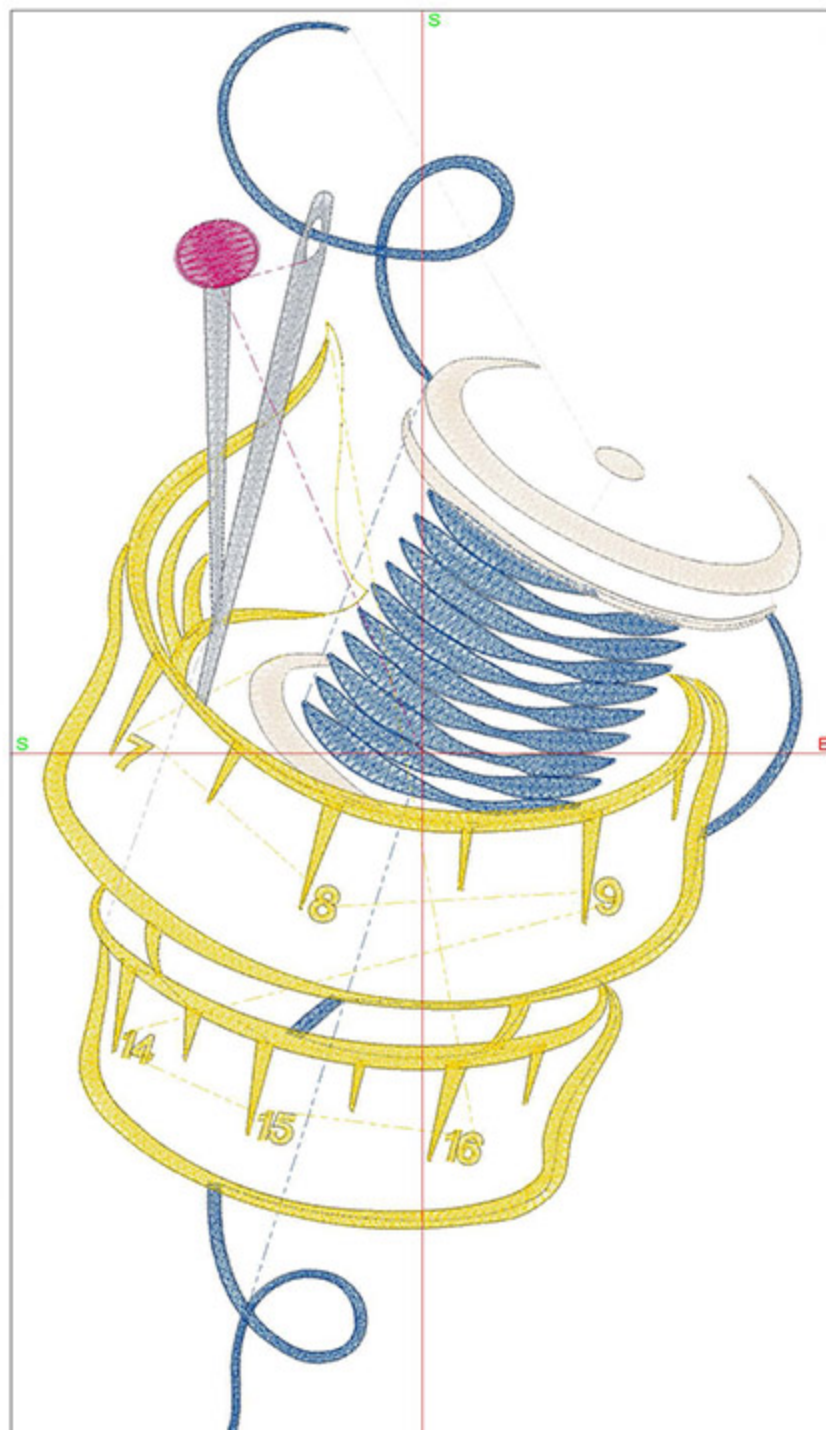

Color changes: 4

Trims: 15

Machine format: Bernina

Hoop: BERNINA E16 9cm - 3.51in Round

Total bobbin: 19.45m

Color Sequence:

| # | Color | Code | Name | Chart |
|----|-------|------|-----------------|------------------|
| 1. | 5 | 1829 | Blue Bird | Madeira Polyneon |
| 2. | 2 | 1682 | Tusk | Madeira Polyneon |
| 3. | 3 | 1980 | Sunflower | Madeira Polyneon |
| 4. | 1 | 1505 | Polished Silver | Madeira Polyneon |
| 5. | 4 | 1984 | Orchid | Madeira Polyneon |

Width: 97.4 mm

Stitches: 12853

Colors: 5

Color changes: 4

Trims: 15

Machine format: Bernina

Hoop: BERNINA E16 9cm - 3.51in Round

Total bobbin: 24.44m

Machine runtime:

Module **Runtime (hr:min:sec)**

Default 0:32:46

Design Worksheet

Zoom: 1.03

BERNINA Embroidery
Software DesignerPlus

Name:FFSPinsNThread8x10.ART

Height: 250.0 mm

Width: 121.7 mm

Stitches: 16349

Colors: 5

Color changes: 4

Trims: 18

Machine format: Bernina

Hoop: BERNINA E16 9cm - 3.51in Round

Total bobbin: 36.73m