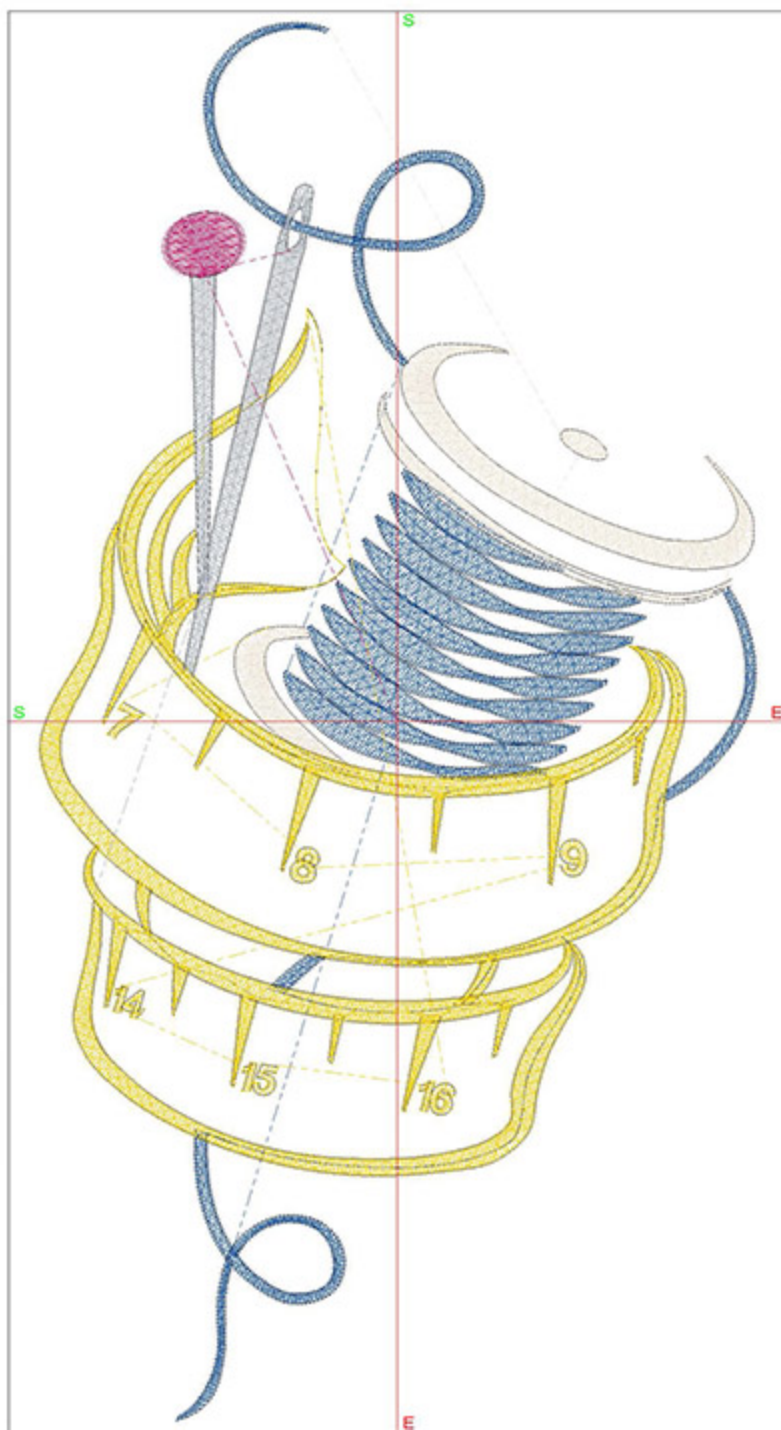

Design Worksheet

Zoom: 1.46

BERNINA Embroidery
Software DesignerPlus

Name:FFSPinsNThread5x7.ART

Height: 175.1 mm

Width: 85.3 mm

Stitches: 11165

Colors: 5

Color changes: 4

Trims: 15

Machine format: Bernina

Hoop: BERNINA E16 9cm - 3.51in Round

Total bobbin: 19.45m

Color Sequence:

| # | Color | Code | Name | Chart |
|----|-------|------|-----------------|------------------|
| 1. | 5 | 1829 | Blue Bird | Madeira Polyneon |
| 2. | 2 | 1682 | Tusk | Madeira Polyneon |
| 3. | 3 | 1980 | Sunflower | Madeira Polyneon |
| 4. | 1 | 1505 | Polished Silver | Madeira Polyneon |
| 5. | 4 | 1984 | Orchid | Madeira Polyneon |

Width: 97.4 mm

Stitches: 12853

Colors: 5

Color changes: 4

Trims: 15

Machine format: Bernina

Hoop: BERNINA E16 9cm - 3.51in Round

Total bobbin: 24.44m

Width: 121.7 mm

Stitches: 16349

Colors: 5

Color changes: 4

Trims: 18

Machine format: Bernina

Hoop: BERNINA E16 9cm - 3.51in Round

Total bobbin: 36.73m