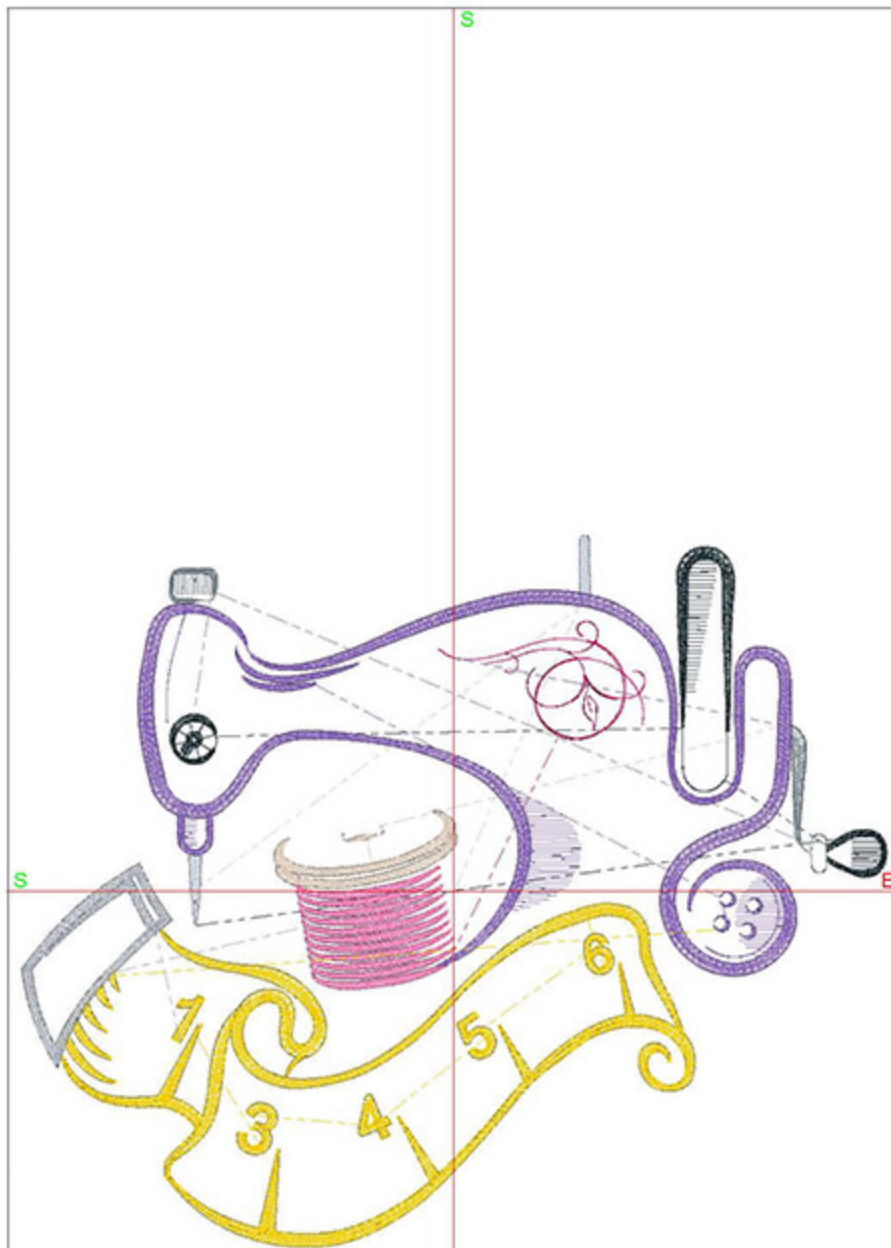

Design Worksheet

Zoom: 0.82

**BERNINA Embroidery
Software DesignerPlus**

Name:FFSPurpleSewing5x7.ART

Height: 127.2 mm

Width: 154.7 mm

Stitches: 13972

Colors: 9

Color changes: 8

Trims: 21

Machine format: Bernina

Hoop: BERNINA E16 9cm - 3.51in Round

Total bobbin: 20.34m

Color Sequence:

#	Color	Code	Name	Chart
1.	3	1610	Silver	Madeira Polyneon
2.	1	1507	Pea Coat Lining	Madeira Polyneon
3.	2	1502	Zipper	Madeira Polyneon
4.	5	1884	Burly Wood	Madeira Polyneon
5.	7	1921	Bubble Gum Pink	Madeira Polyneon
6.	11	1984	Orchid	Madeira Polyneon
7.	6	1832	Majestic Purple	Madeira Polyneon
8.	10	1980	Sunflower	Madeira Polyneon
9.	4	1505	Polished Silver	Madeira Polyneon

Machine runtime:

Module	Runtime (hr:min:sec)
Default	0:37:15

Design Worksheet

Zoom: 0.70

BERNINA Embroidery
Software DesignerPlus

Name:FFSPurpleSewing6x8.ART

Height: 150.0 mm
 Width: 182.4 mm
 Stitches: 16437
 Colors: 9
 Color changes: 8
 Trims: 21
 Machine format: Bernina
 Hoop: BERNINA E16 9cm - 3.51in Round
 Total bobbin: 26.44m