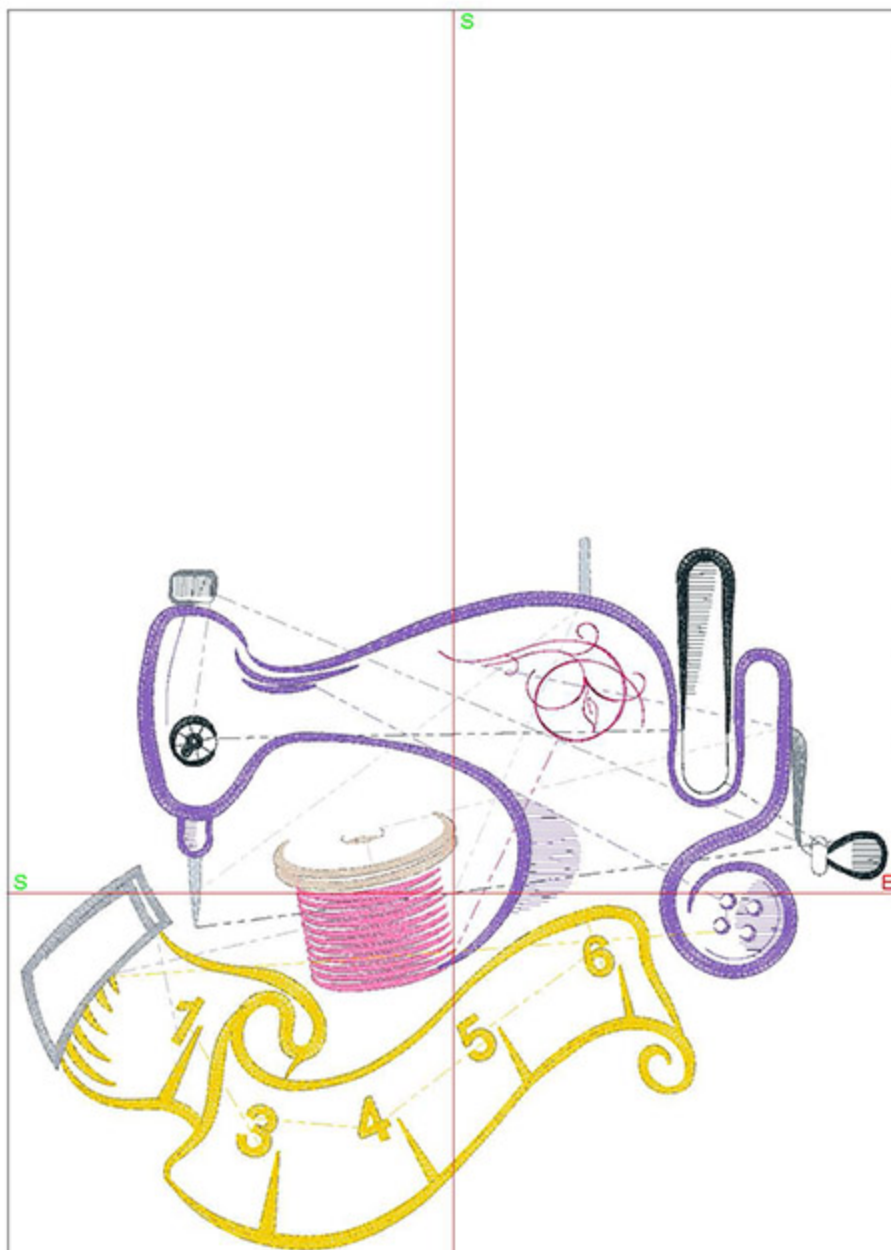

Design Worksheet

Zoom: 0.82

**BERNINA Embroidery
Software DesignerPlus**

Name:FFSPurpleSewing5x7.ART

Height: 127.2 mm

Width: 154.7 mm

Stitches: 13972

Colors: 9

Machine runtime:

Module	Runtime (hr:min:sec)
Default	0:37:15

Design Worksheet

Zoom: 0.70

BERNINA Embroidery
Software DesignerPlus

Name:FFSPurpleSewing6x8.ART

Height: 150.0 mm
 Width: 182.4 mm
 Stitches: 16437
 Colors: 9
 Color changes: 8
 Trims: 21
 Machine format: Bernina
 Hoop: BERNINA E16 9cm - 3.51in Round
 Total bobbin: 26.44m

Machine runtime:

Module	Runtime (hr:min:sec)
Default	0:42:44

Design Worksheet

Zoom: 0.54

BERNINA Embroidery
Software DesignerPlus

Name: FFSPurpleSewing8x10.ART

Height: 195.0 mm

Width: 237.1 mm

Stitches: 21565

Colors: 9

Color changes: 8

Trims: 21

Machine format: Bernina

Hoop: BERNINA E16 9cm - 3.51in Round

Total bobbin: 41.16m

Color Sequence: