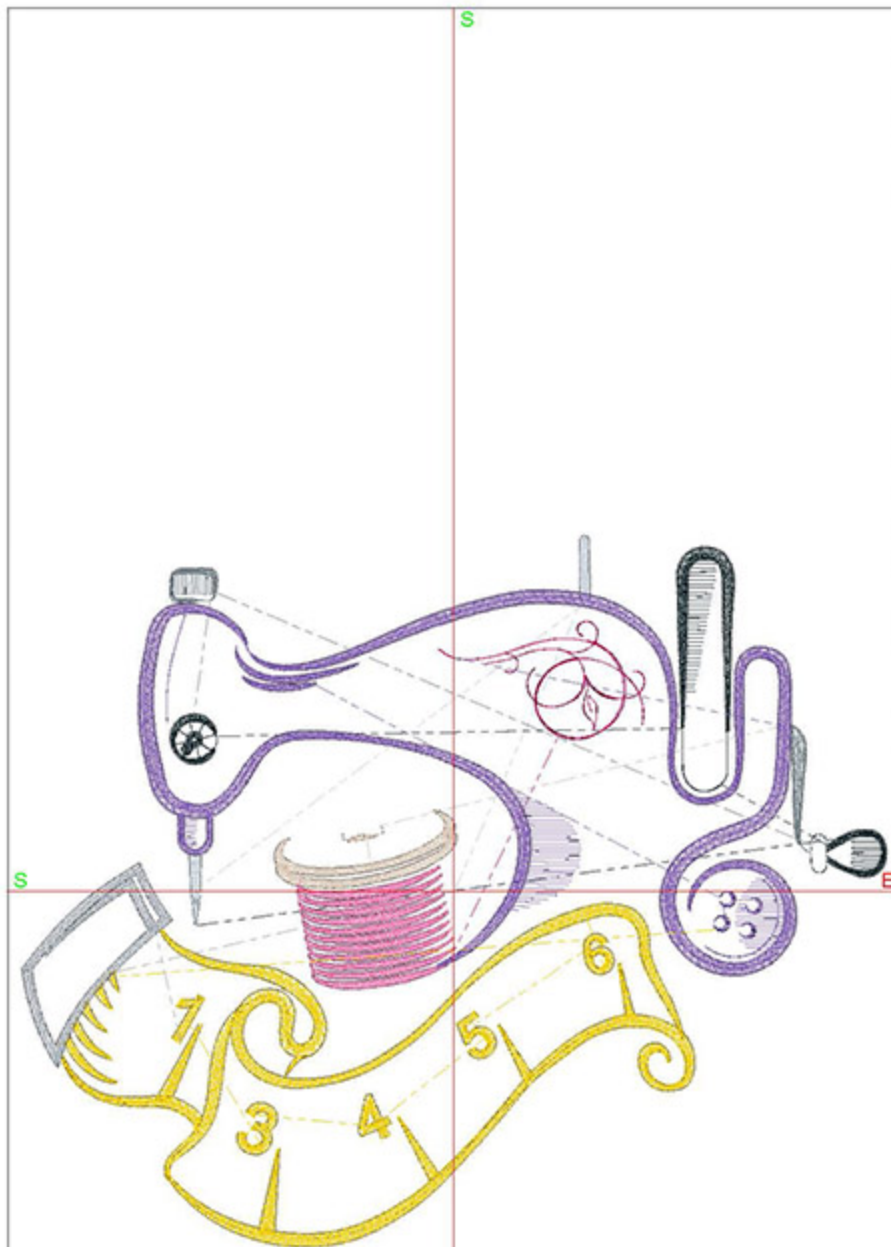

Design Worksheet

Zoom: 0.82

**BERNINA Embroidery
Software DesignerPlus**

Name:FFSPurpleSewing5x7.ART

Height: 127.2 mm

Width: 154.7 mm

Stitches: 13972

Colors: 9

Color changes: 8

Trims: 21

Machine format: Bernina

Hoop: BERNINA E16 9cm - 3.51in Round

Total bobbin: 20.34m

Color Sequence:

#	Color	Code	Name	Chart
1.	3	1610	Silver	Madeira Polyneon
2.	1	1507	Pea Coat Lining	Madeira Polyneon
3.	2	1502	Zipper	Madeira Polyneon
4.	5	1884	Burly Wood	Madeira Polyneon
5.	7	1921	Bubble Gum Pink	Madeira Polyneon
6.	11	1984	Orchid	Madeira Polyneon
7.	6	1832	Majestic Purple	Madeira Polyneon
8.	10	1980	Sunflower	Madeira Polyneon
9.	4	1505	Polished Silver	Madeira Polyneon

Machine runtime:

Module	Runtime (hr:min:sec)
Default	0:37:15

Design Worksheet

Zoom: 0.70

BERNINA Embroidery
Software DesignerPlus

Name:FFSPurpleSewing6x8.ART

Height: 150.0 mm
 Width: 182.4 mm
 Stitches: 16437
 Colors: 9
 Color changes: 8
 Trims: 21
 Machine format: Bernina
 Hoop: BERNINA E16 9cm - 3.51in Round
 Total bobbin: 26.44m

Stitches: 21565

Colors: 9

Color changes: 8

Trims: 21

Machine format: Bernina

Hoop: BERNINA E16 9cm - 3.51in Round

Total bobbin: 41.16m

Color Sequence: