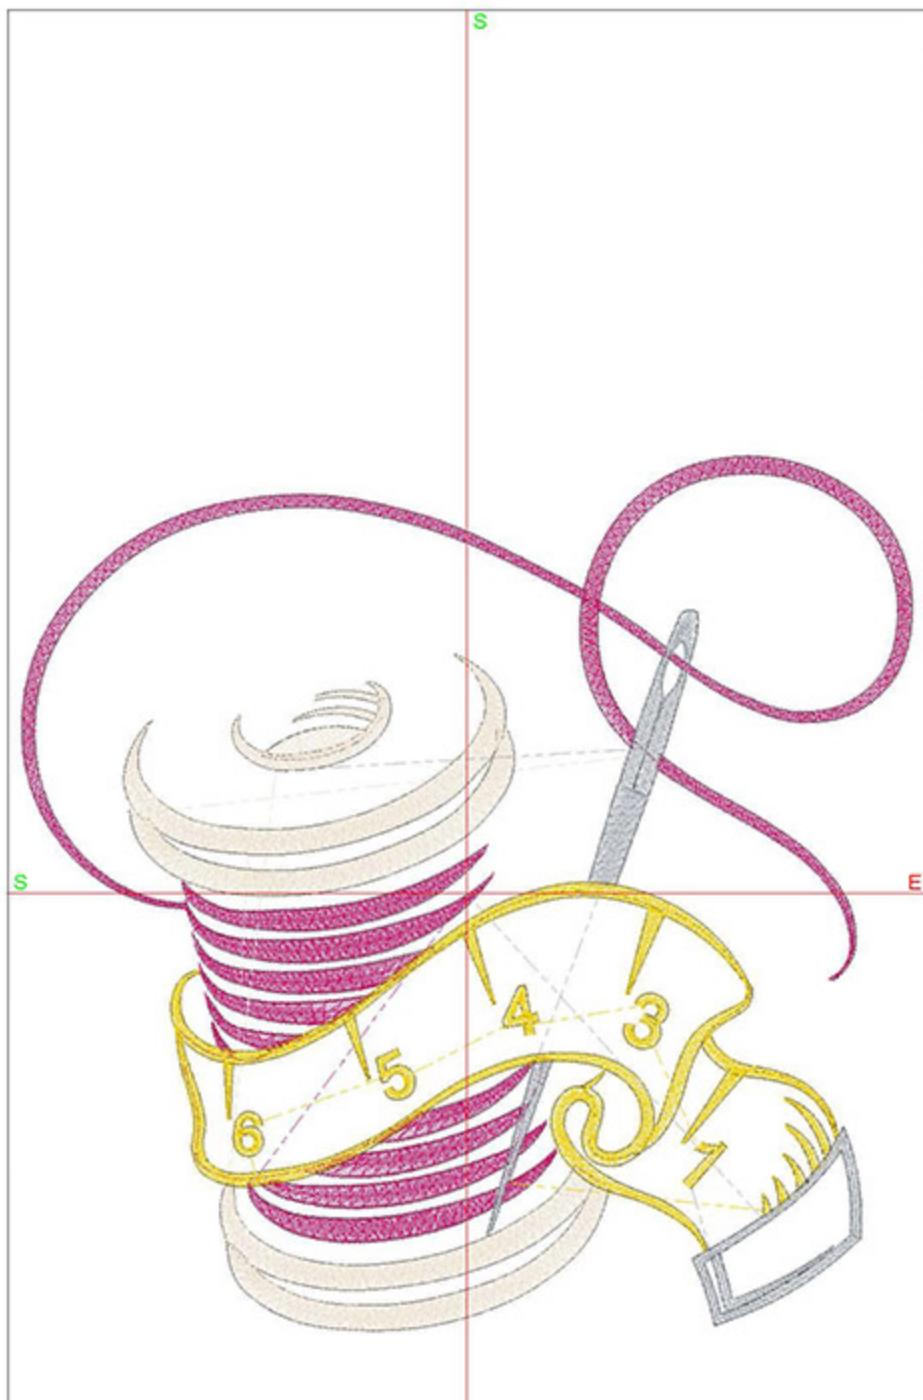

Design Worksheet

Zoom: 1.01

BERNINA Embroidery
Software DesignerPlus

Name:FFSThread5x7.ART
 Height: 127.2 mm
 Width: 129.6 mm
 Stitches: 11031
 Colors: 4
 Color changes: 4
 Trims: 15
 Machine format: Bernina
 Hoop: BERNINA E16 9cm - 3.51in Round
 Total bobbin: 21.77m

Machine runtime:

Module	Runtime (hr:min:sec)
Default	0:28:43

Design Worksheet

Zoom: 0.86

BERNINA Embroidery
Software DesignerPlus

Name: FFSThread6x8.ART

Height: 150.0 mm
 Width: 152.8 mm
 Stitches: 13275
 Colors: 4
 Color changes: 4
 Trims: 16
 Machine format: Bernina
 Hoop: BERNINA E16 9cm - 3.51in Round
 Total bobbin: 29.71m

Machine runtime:

Module	Runtime (hr:min:sec)
Default	0:33:57

Design Worksheet

Zoom: 0.66

BERNINA Embroidery
Software DesignerPlus

Name: FFSThread8x10.ART	
Height:	195.0 mm
Width:	198.6 mm
Stitches:	17840
Colors:	4
Color changes:	4
Trims:	17
Machine format:	Bernina
Hoop:	BERNINA E16 9cm - 3.51in Round
Total bobbin:	49.61m
Color Sequence:	
#	Color Code Name Chart
1.	5 1984 Orchid Madeira Polyneon
2.	3 1682 Tusk Madeira Polyneon
3.	1 1505 Polished Silver Madeira Polyneon
4.	4 1980 Sunflower Madeira Polyneon
5.	1 1505 Polished Silver Madeira Polyneon
Machine runtime:	
Module	Runtime (hr:min:sec)
Default	0:44:20