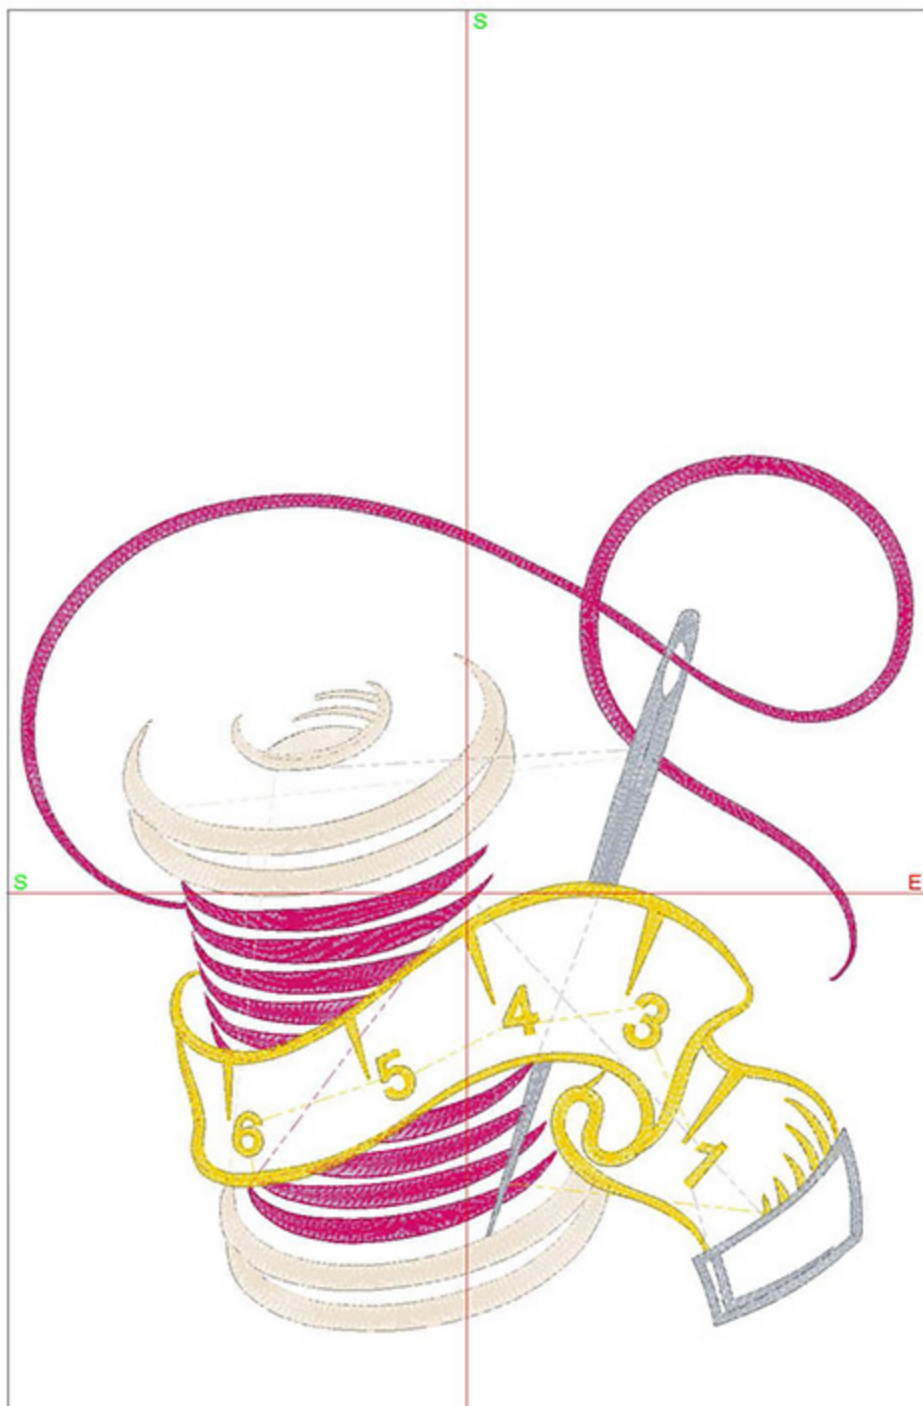

Design Worksheet

Zoom: 1.01

BERNINA Embroidery
Software DesignerPlus

Name:FFSThread5x7.ART
 Height: 127.2 mm
 Width: 129.6 mm
 Stitches: 11031
 Colors: 4
 Color changes: 4
 Trims: 15
 Machine format: Bernina
 Hoop: BERNINA E16 9cm - 3.51in Round
 Total bobbin: 21.77m

Machine runtime:

Module	Runtime (hr:min:sec)
Default	0:28:43

Design Worksheet

Zoom: 0.86

BERNINA Embroidery
Software DesignerPlus

Name: FFSThread6x8.ART

Height: 150.0 mm
 Width: 152.8 mm
 Stitches: 13275
 Colors: 4
 Color changes: 4
 Trims: 16
 Machine format: Bernina
 Hoop: BERNINA E16 9cm - 3.51in Round
 Total bobbin: 29.71m

Machine runtime:

Module	Runtime (hr:min:sec)
Default	0:33:57

Design Worksheet

Zoom: 0.66

BERNINA Embroidery
Software DesignerPlus

Name: FFSThread8x10.ART	
Height:	195.0 mm
Width:	198.6 mm
Stitches:	17840
Colors:	4
Color changes:	4
Trims:	17
Machine format:	Bernina
Hoop:	BERNINA E16 9cm - 3.51in Round
Total bobbin:	49.61m
Color Sequence:	
#	Color Code Name Chart
1.	5 1984 Orchid Madeira Polyneon
2.	3 1682 Tusk Madeira Polyneon
3.	1 1505 Polished Silver Madeira Polyneon
4.	4 1980 Sunflower Madeira Polyneon
5.	1 1505 Polished Silver Madeira Polyneon
Machine runtime:	
Module	Runtime (hr:min:sec)
Default	0:44:20