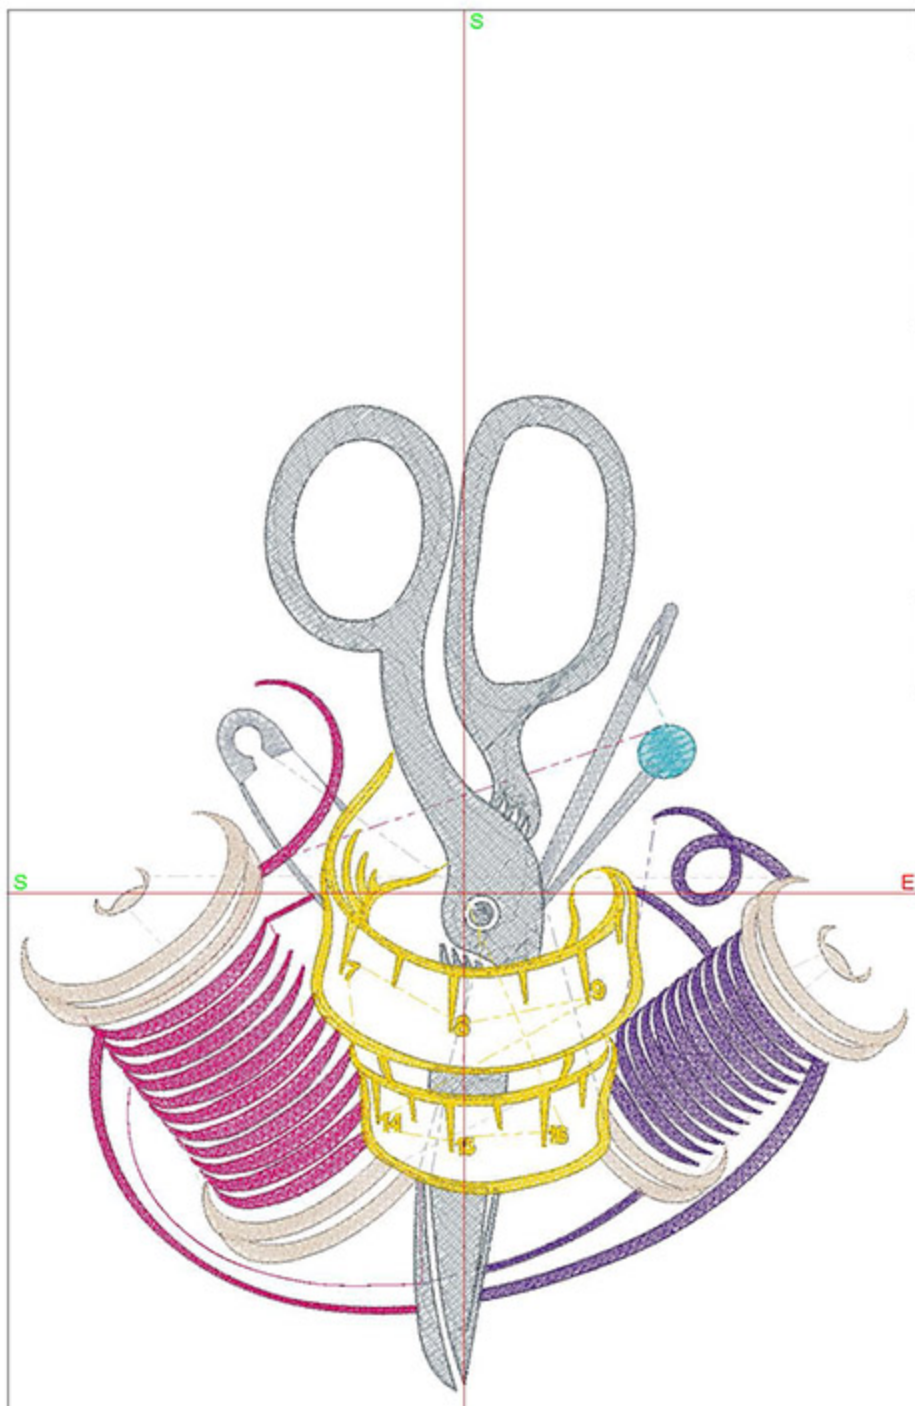

Design Worksheet

Zoom: 1.03

BERNINA Embroidery  
Software DesignerPlus

Name: FFSTwoThreads5x7.ART

Height: 142.5 mm  
Width: 127.0 mm  
Stitches: 17540  
Colors: 7  
Color changes: 6  
Trims: 24  
Machine format: Bernina  
Hoop: Imperial Hoop 360 x 260  
Total bobbin: 27.73m

Machine runtime:

Module	Runtime (hr:min:sec)
Default	0:45:37

Design Worksheet

Zoom: 0.87

BERNINA Embroidery  
Software DesignerPlus

Name: FFSTwoThreads6x8.ART

Height: 168.3 mm  
 Width: 149.8 mm  
 Stitches: 21043  
 Colors: 7  
 Color changes: 6  
 Trims: 24  
 Machine format: Bernina  
 Hoop: Imperial Hoop 360 x 260  
 Total bobbin: 36.64m

Machine runtime:

Module	Runtime (hr:min:sec)
Default	0:53:24

Design Worksheet

Zoom: 0.67

BERNINA Embroidery  
Software DesignerPlus

Name: FFSTwoThreads8x10.ART

Height: 218.7 mm  
 Width: 194.8 mm  
 Stitches: 28436  
 Colors: 7  
 Color changes: 6  
 Trims: 26  
 Machine format: Bernina  
 Hoop: Imperial Hoop 360 x 260  
 Total bobbin: 58.31m