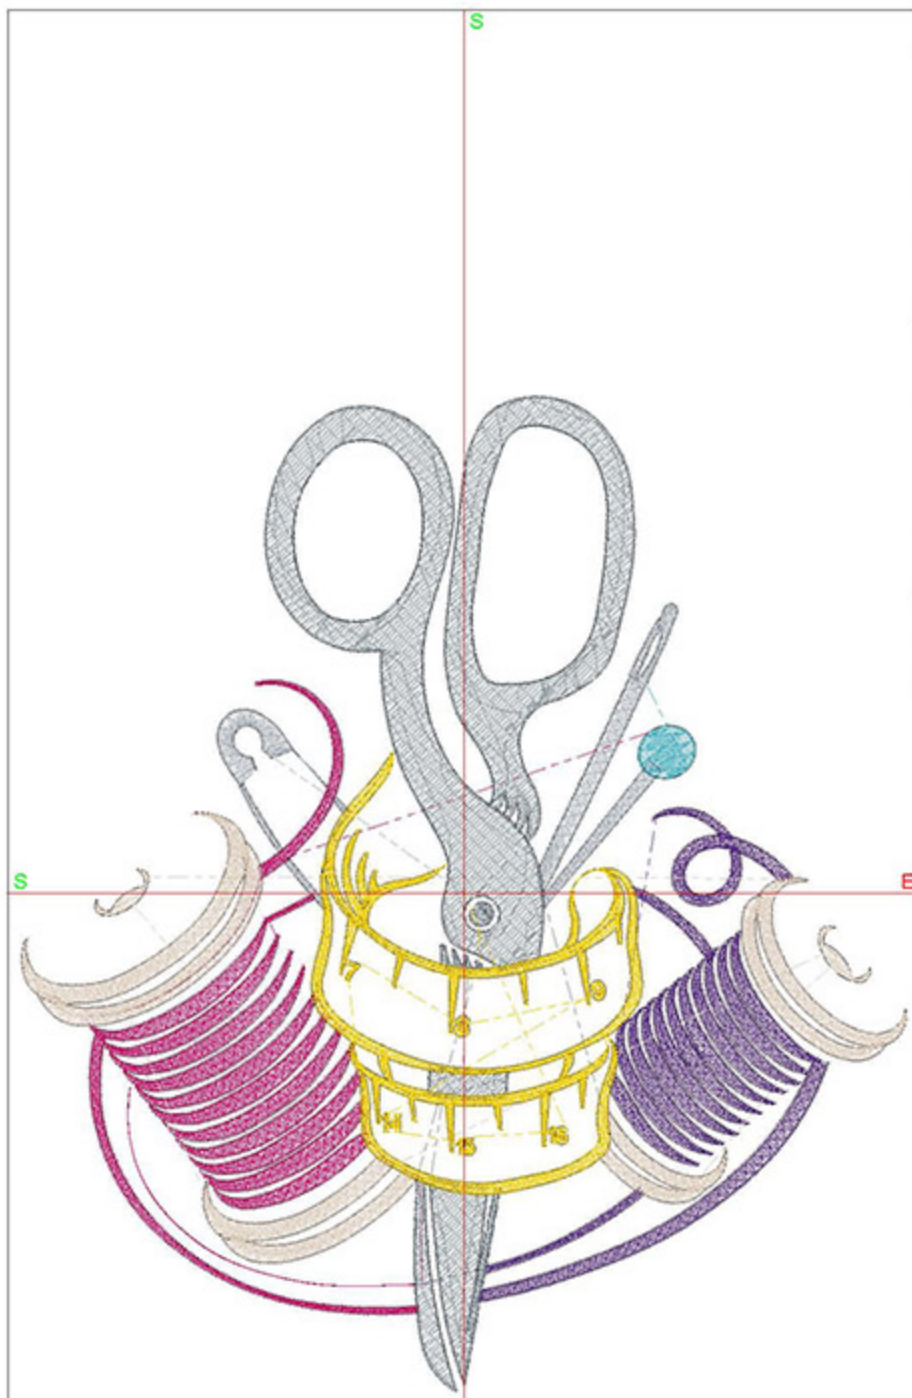

Design Worksheet

Zoom: 1.03

BERNINA Embroidery  
Software DesignerPlus

Name: FFSTwoThreads5x7.ART

Height: 142.5 mm  
Width: 127.0 mm  
Stitches: 17540  
Colors: 7  
Color changes: 6  
Trims: 24  
Machine format: Bernina  
Hoop: Imperial Hoop 360 x 260  
Total bobbin: 27.73m

Machine runtime:

Module	Runtime (hr:min:sec)
Default	0:45:37

Design Worksheet

Zoom: 0.87

BERNINA Embroidery  
Software DesignerPlus

Name: FFSTwoThreads6x8.ART

Height: 168.3 mm  
 Width: 149.8 mm  
 Stitches: 21043  
 Colors: 7  
 Color changes: 6  
 Trims: 24  
 Machine format: Bernina  
 Hoop: Imperial Hoop 360 x 260  
 Total bobbin: 36.64m

Machine runtime:

Module	Runtime (hr:min:sec)
Default	0:53:24

Design Worksheet

Zoom: 0.67

BERNINA Embroidery  
Software DesignerPlus

Name: FFSTwoThreads8x10.ART

Height: 218.7 mm  
 Width: 194.8 mm  
 Stitches: 28436  
 Colors: 7  
 Color changes: 6  
 Trims: 26  
 Machine format: Bernina  
 Hoop: Imperial Hoop 360 x 260  
 Total bobbin: 58.31m