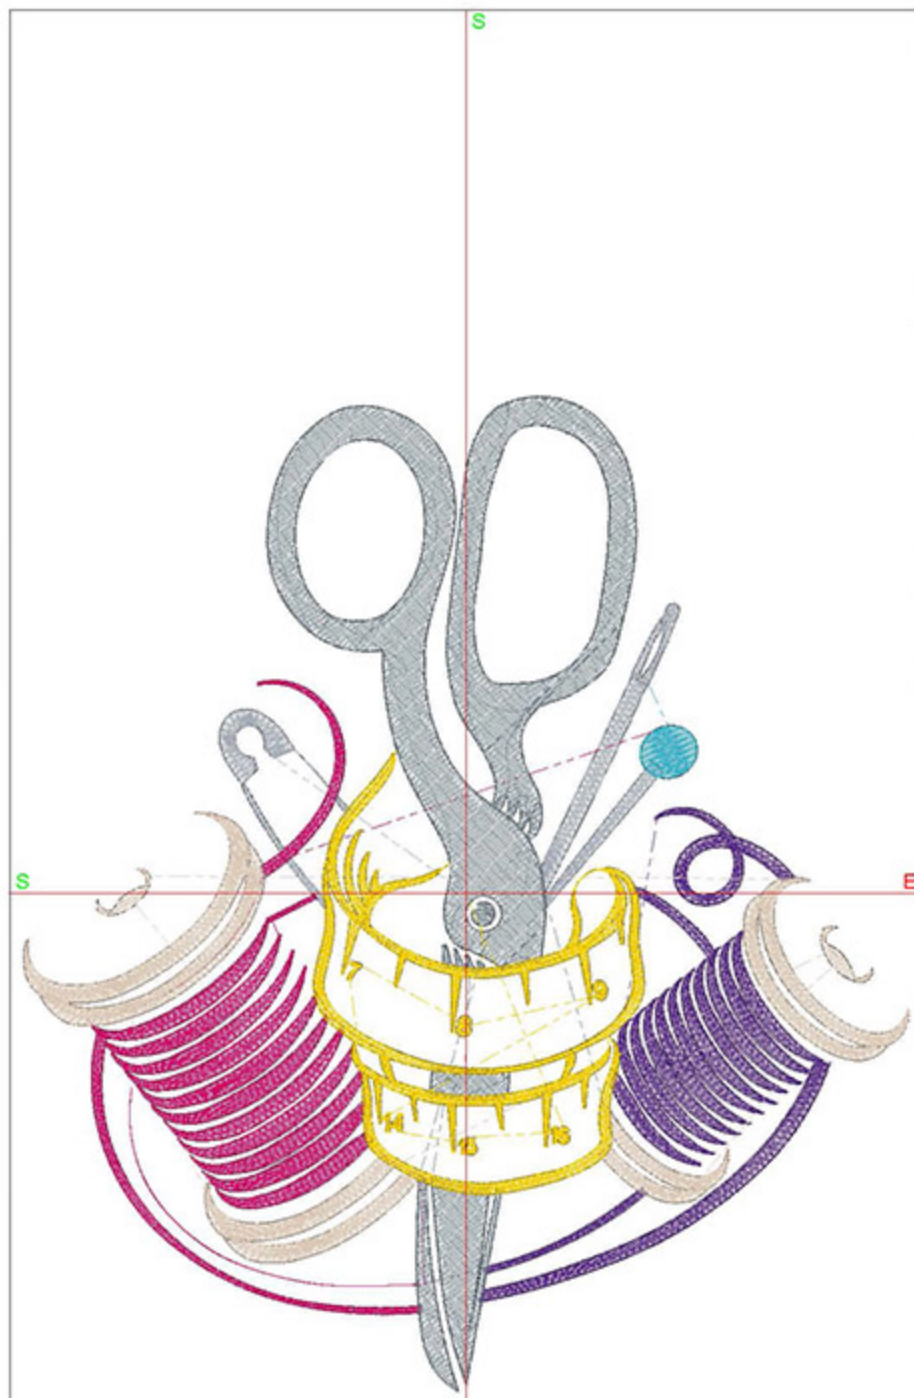

Design Worksheet

Zoom: 1.03

BERNINA Embroidery  
Software DesignerPlus

Name: FFSTwoThreads5x7.ART

Height: 142.5 mm  
Width: 127.0 mm  
Stitches: 17540  
Colors: 7  
Color changes: 6  
Trims: 24  
Machine format: Bernina  
Hoop: Imperial Hoop 360 x 260  
Total bobbin: 27.73m

Machine runtime:

Module	Runtime (hr:min:sec)
Default	0:45:37

Design Worksheet

Zoom: 0.87

BERNINA Embroidery  
Software DesignerPlus

Name: FFSTwoThreads6x8.ART

Height: 168.3 mm  
 Width: 149.8 mm  
 Stitches: 21043  
 Colors: 7  
 Color changes: 6  
 Trims: 24  
 Machine format: Bernina  
 Hoop: Imperial Hoop 360 x 260  
 Total bobbin: 36.64m

Machine runtime:

Module	Runtime (hr:min:sec)
Default	0:53:24

Design Worksheet

Zoom: 0.67

BERNINA Embroidery  
Software DesignerPlus

Name: FFSTwoThreads8x10.ART

Height: 218.7 mm  
 Width: 194.8 mm  
 Stitches: 28436  
 Colors: 7  
 Color changes: 6  
 Trims: 26  
 Machine format: Bernina  
 Hoop: Imperial Hoop 360 x 260  
 Total bobbin: 58.31m